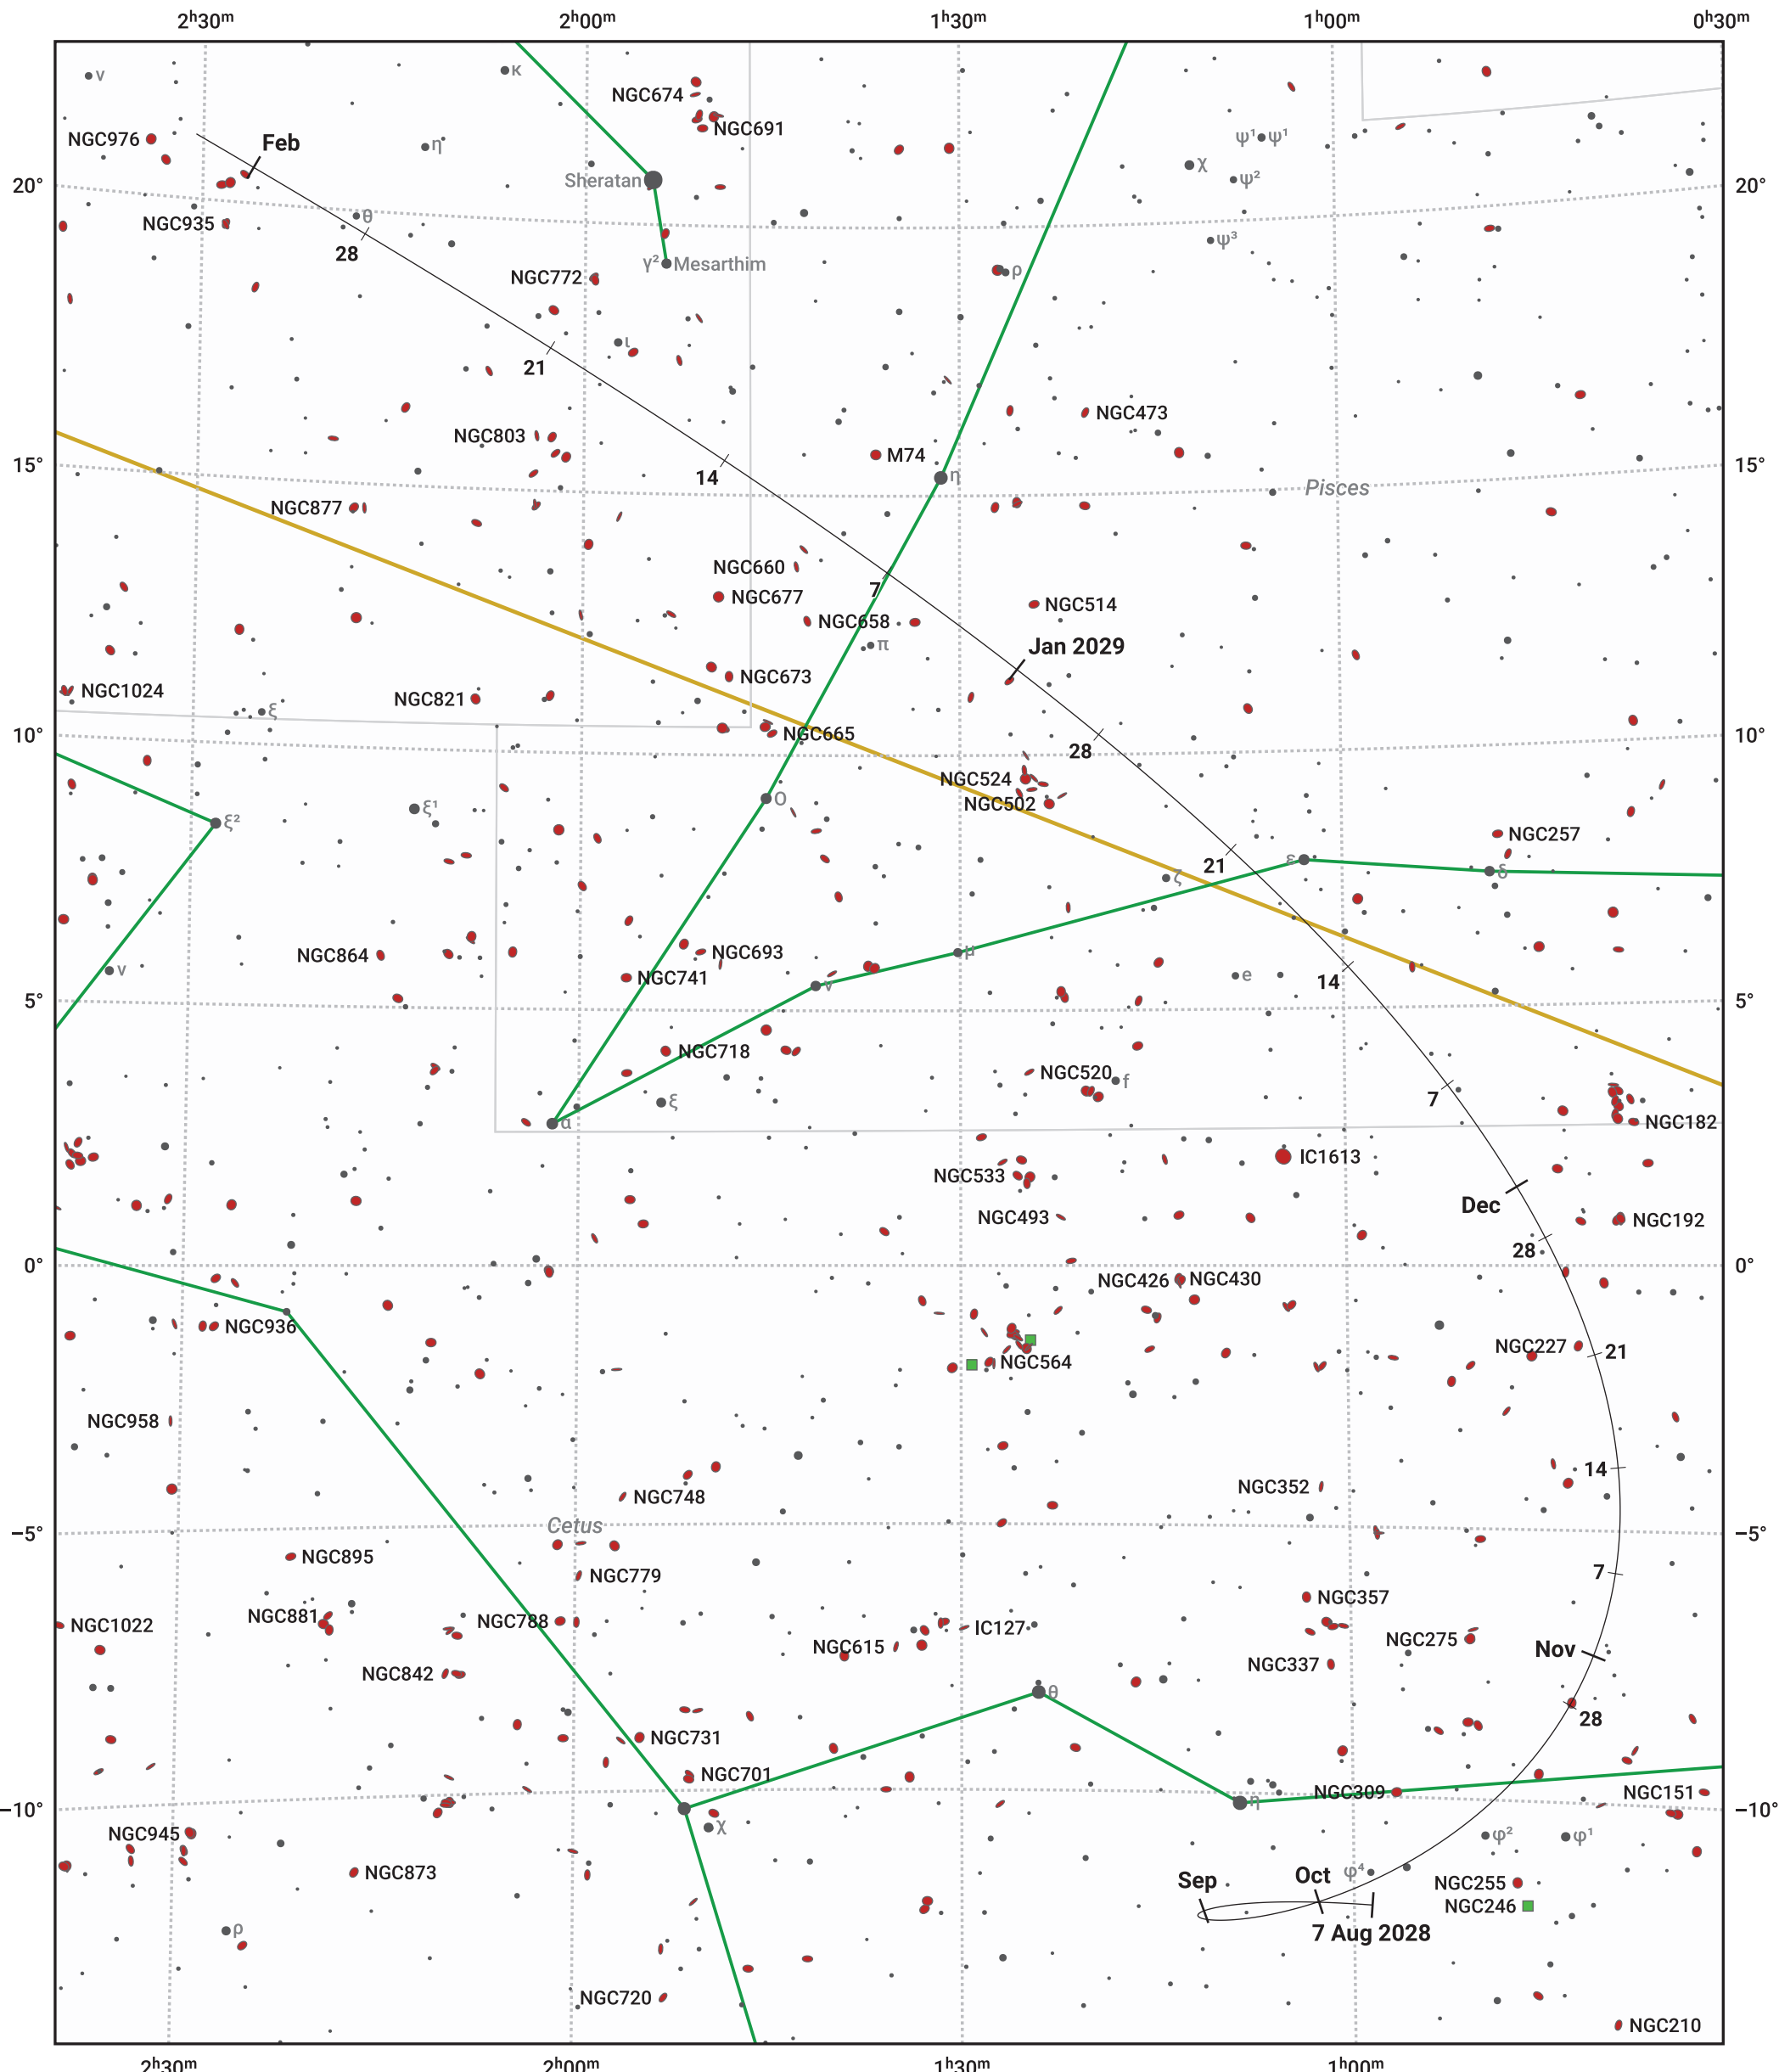

The path of 108P/Cifreio starting on 7 Aug 2028

© Dominic Ford 2011–2024. Date markers placed at midnight UTC. Downloaded from <https://in-the-sky.org>

Magnitude scale: 8.0 7.0 6.0 5.0 4.0 3.0 2.0

- Galaxy
- Bright nebula
- Open cluster
- Globular cluster
- Ecliptic Plane

Date	Mag
2028 Sep 1	12.5
2028 Sep 3	12.4
2028 Oct 7	11.4
2028 Nov 1	11.1
2029 Jan 1	11.9
2029 Jan 23	12.4