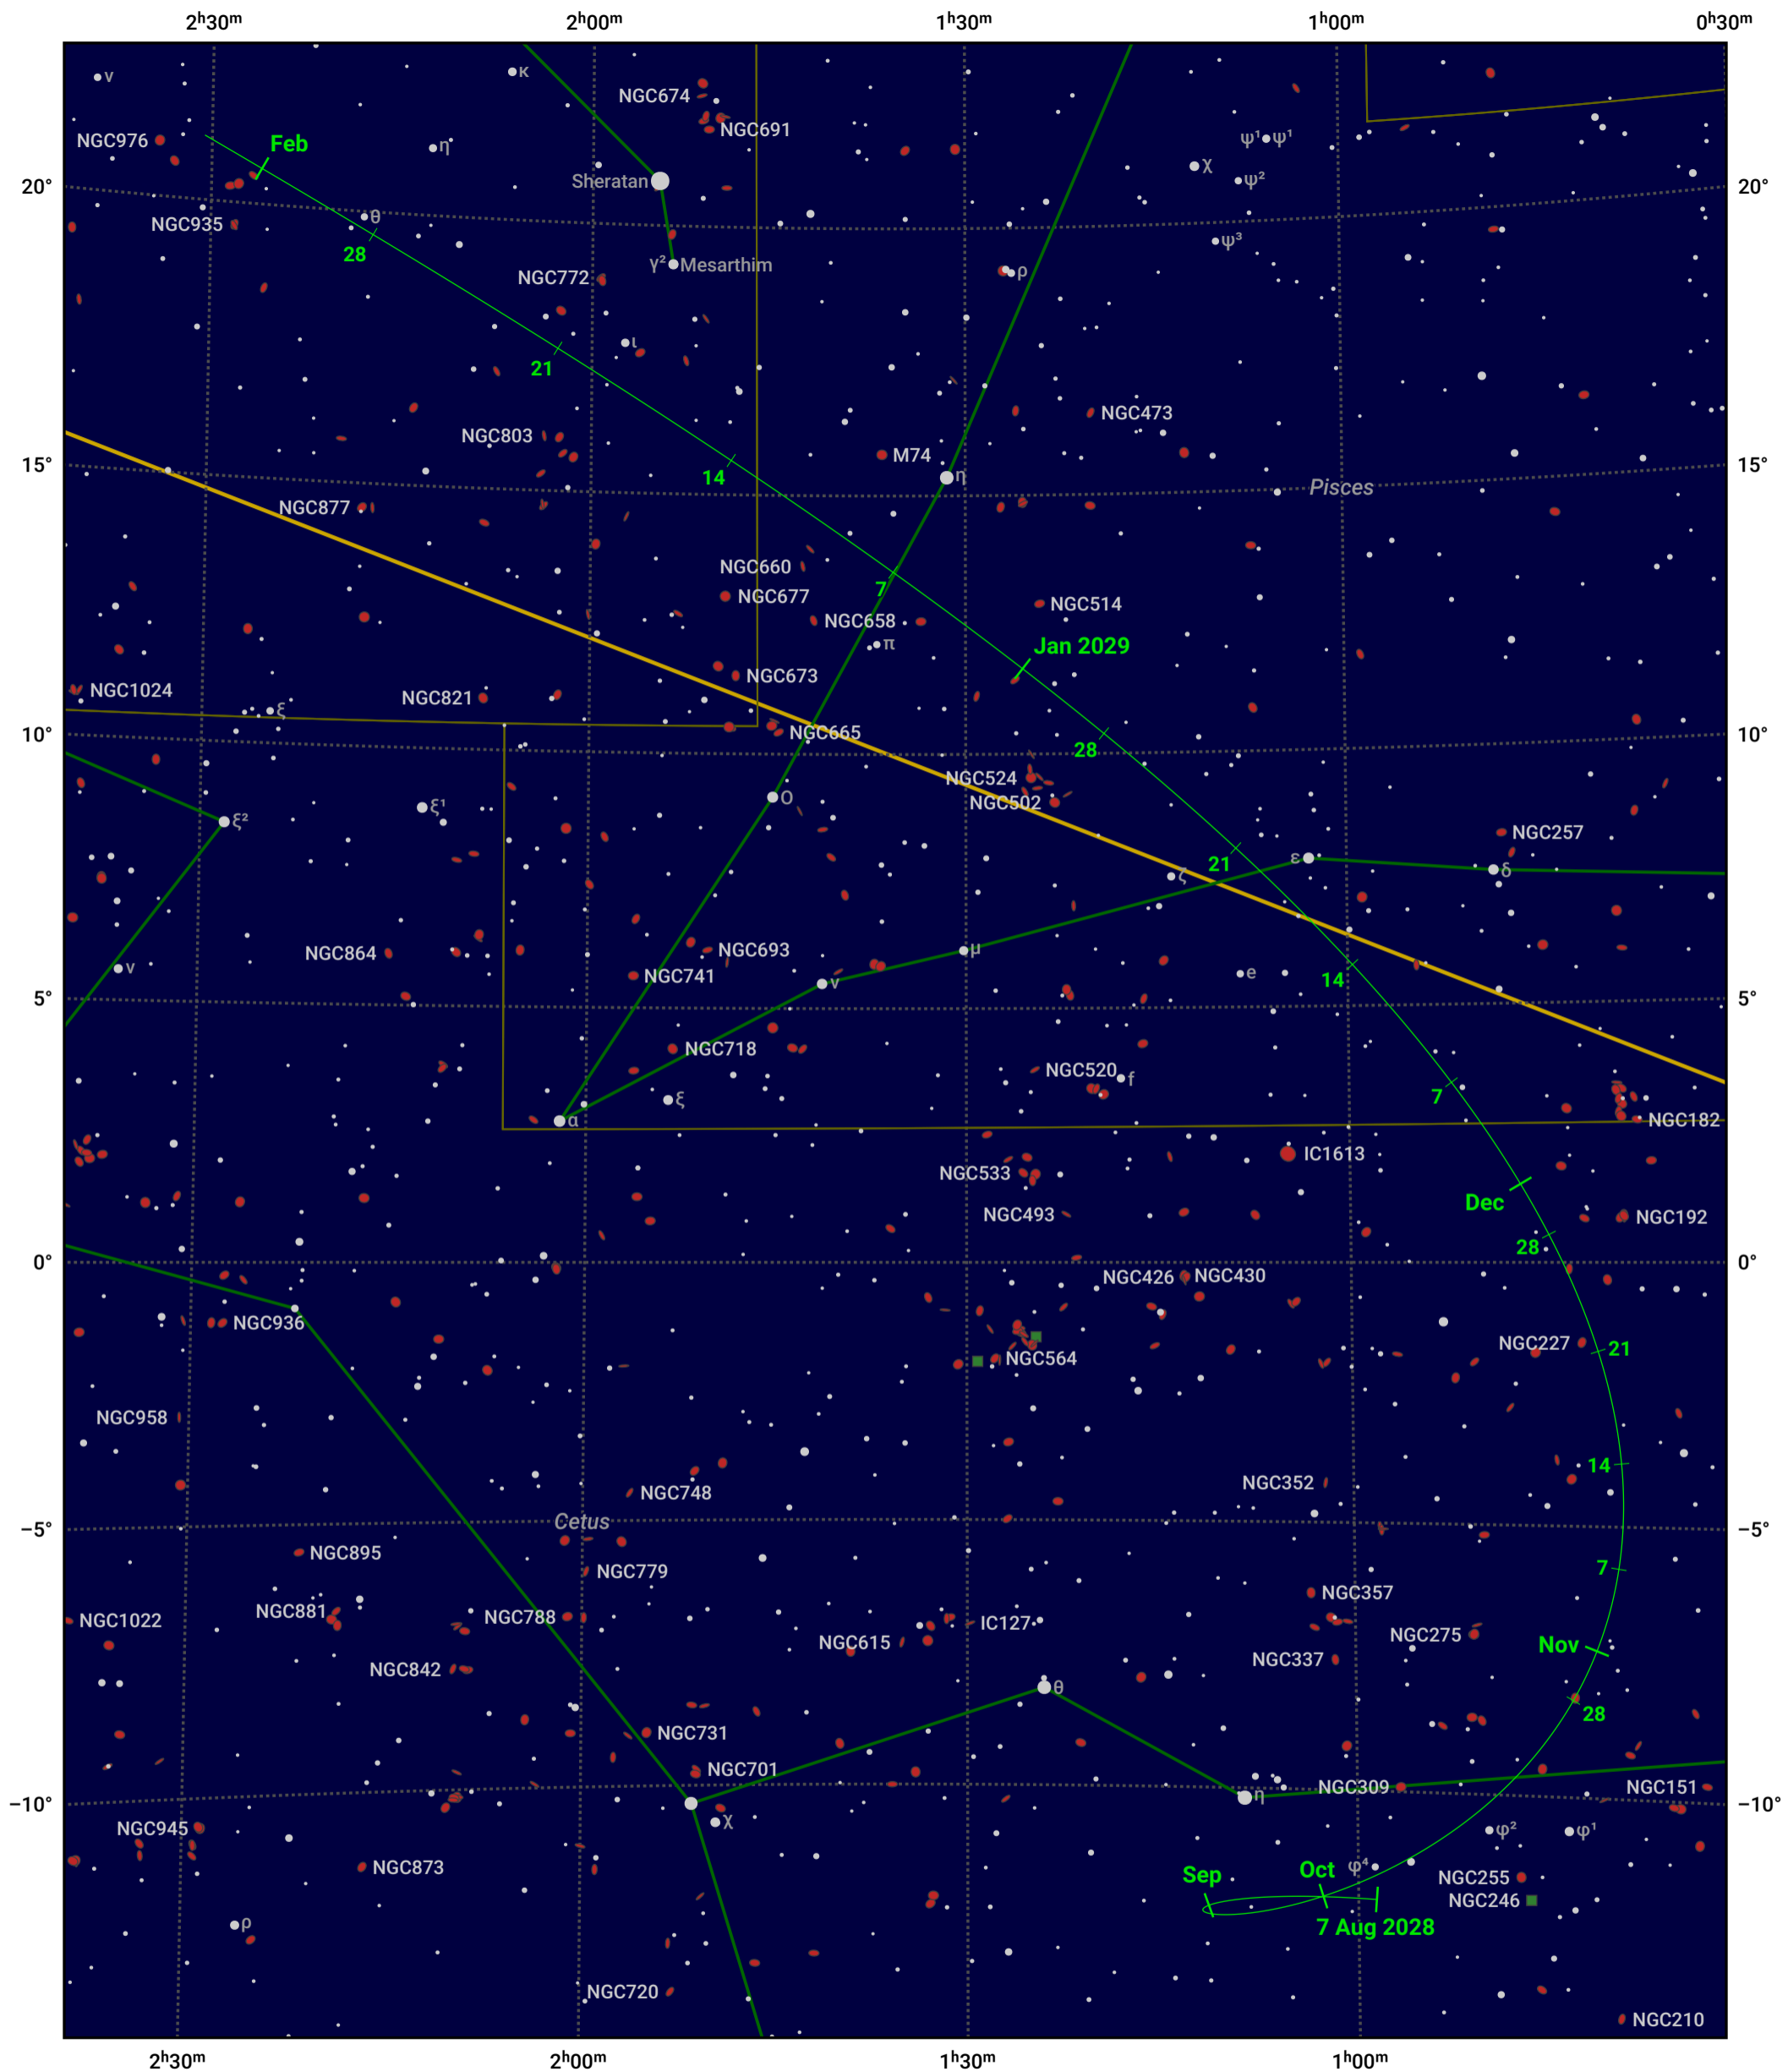

# The path of 108P/Ciffreo starting on 7 Aug 2028

© Dominic Ford 2011–2024. Date markers placed at midnight UTC. Downloaded from <https://in-the-sky.org>

Magnitude scale: ● 8.0 ● 7.0 ● 6.0 ● 5.0 ● 4.0 ● 3.0 ● 2.0

— Ecliptic Plane

● Galaxy    ■ Bright nebula    ● Open cluster    ● Globular cluster

Date	Mag
2028 Sep 1	12.5
2028 Sep 3	12.4
2028 Oct 7	11.4
2028 Nov 1	11.1
2029 Jan 1	11.9
2029 Jan 23	12.4