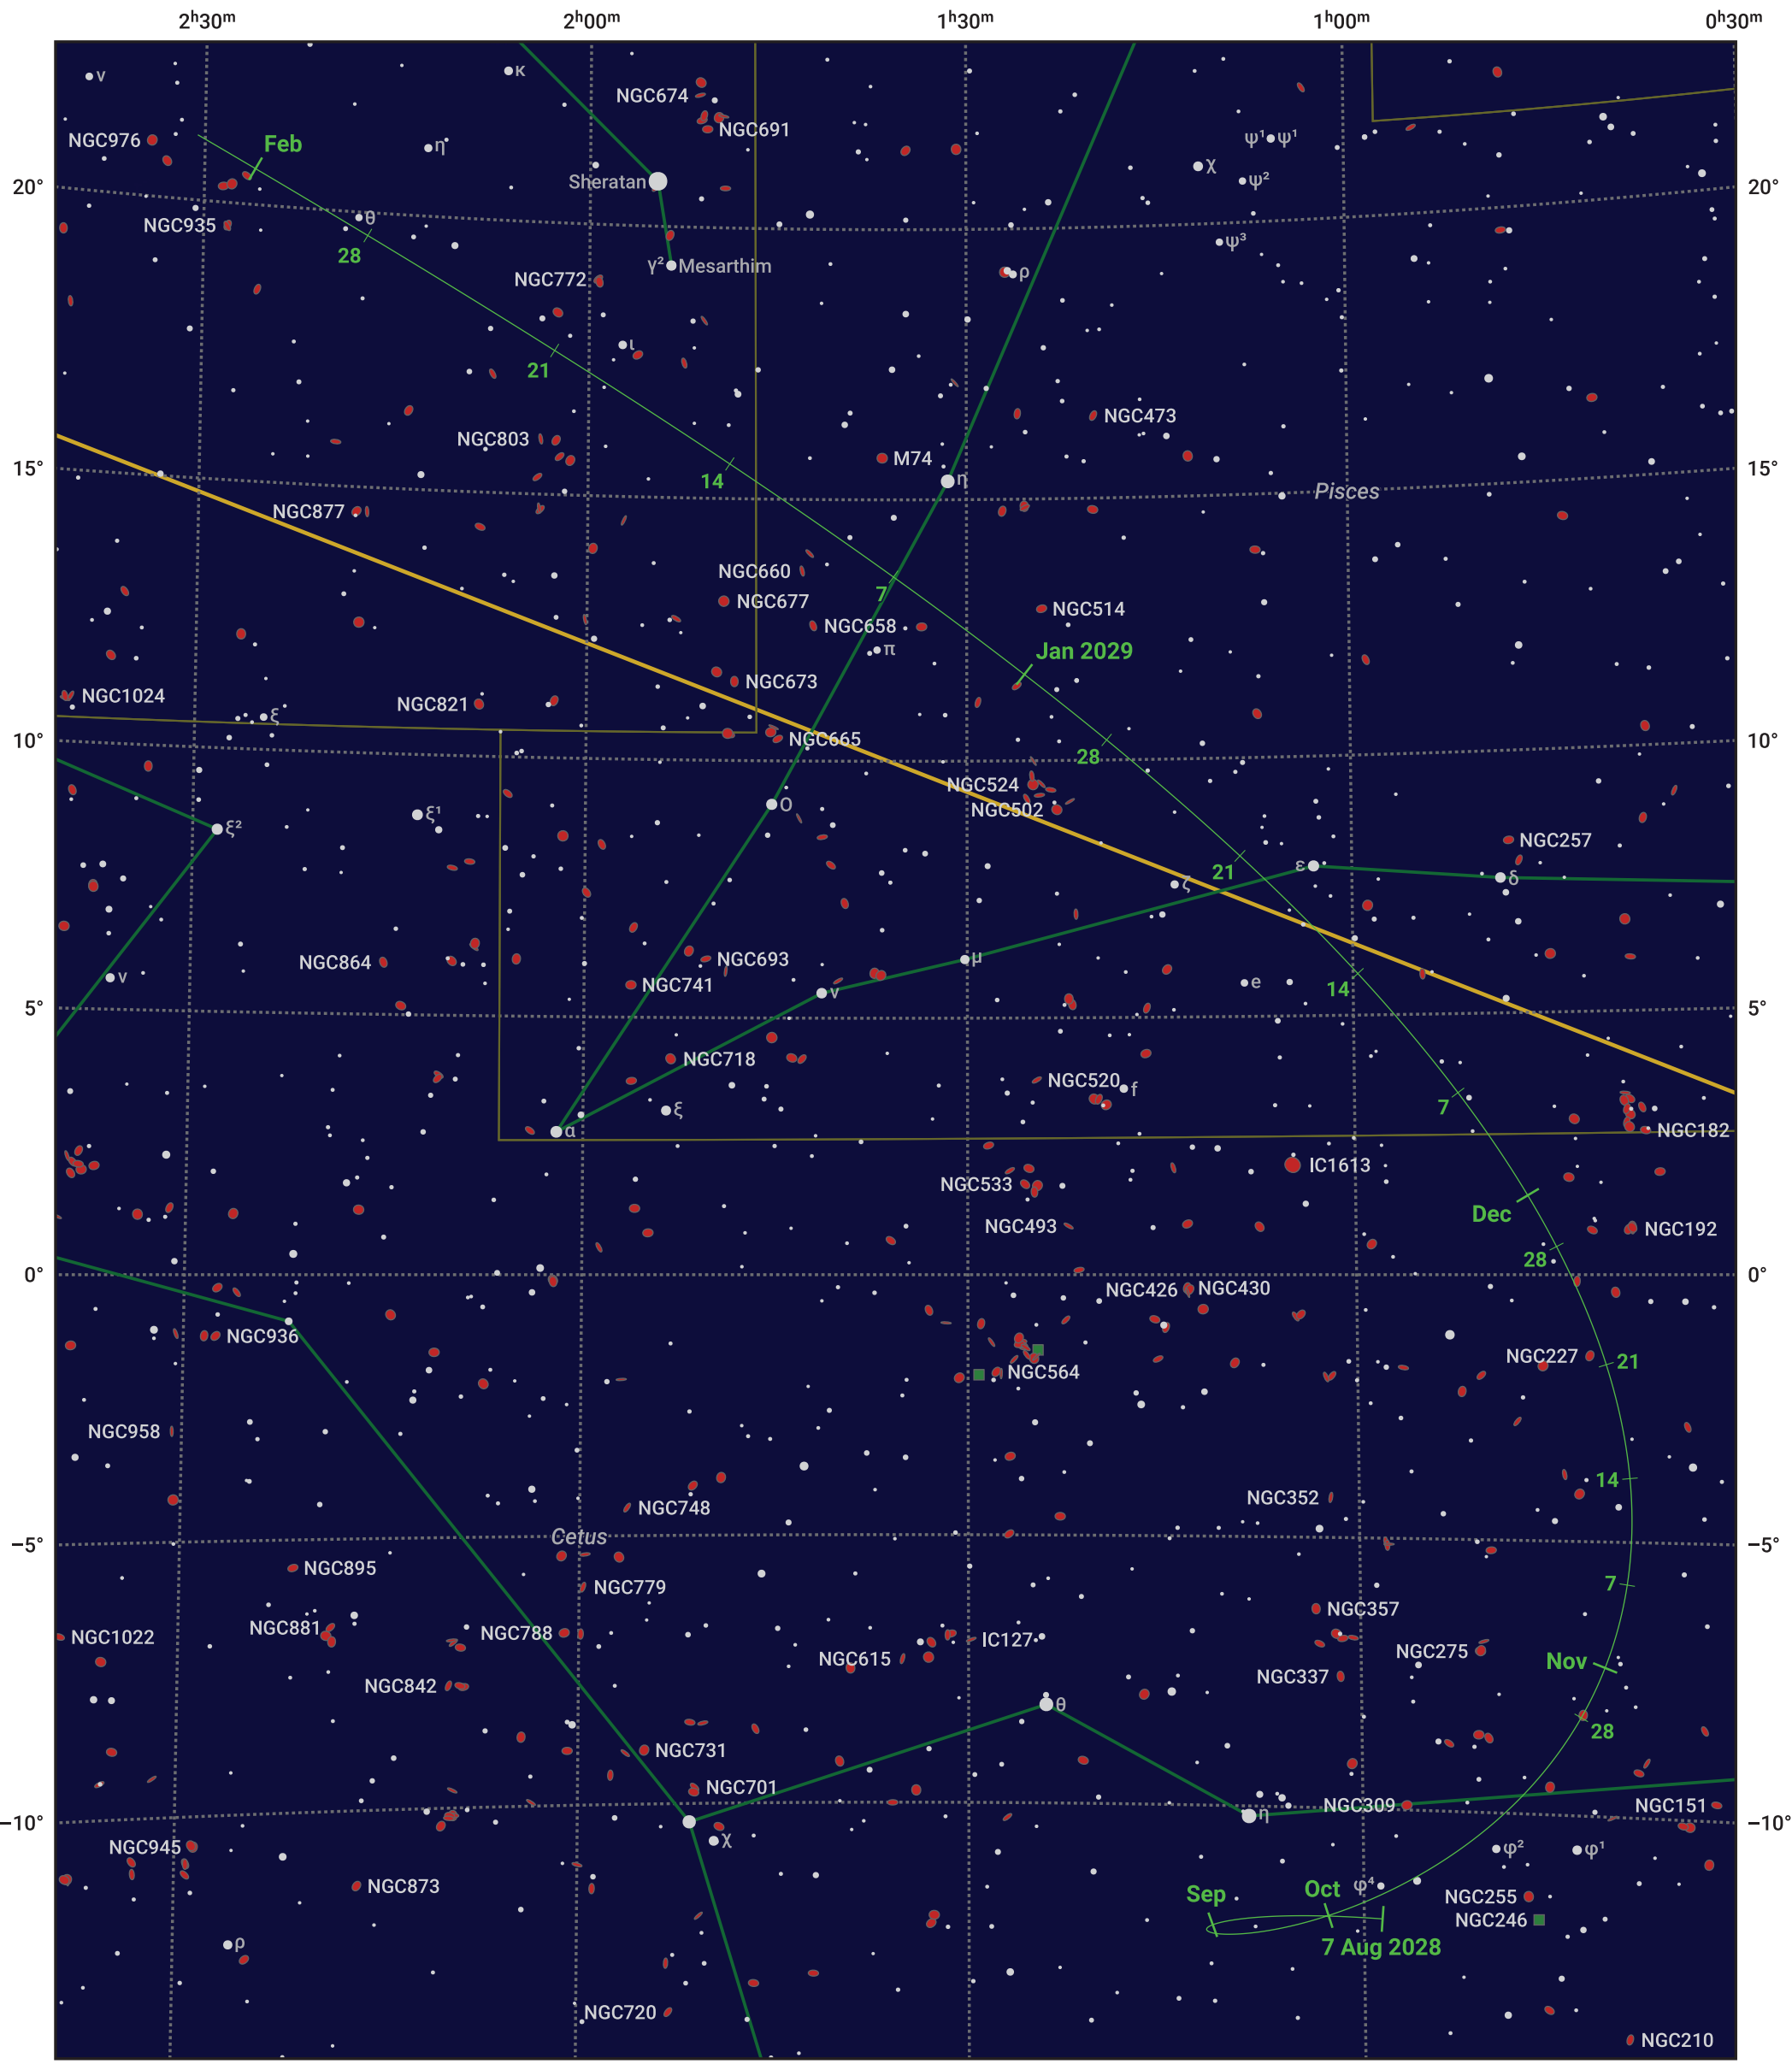

The path of 108P/Ciffreo starting on 7 Aug 2028

© Dominic Ford 2011–2024. Date markers placed at midnight UTC. Downloaded from <https://in-the-sky.org>

Magnitude scale: ● 8.0 ● 7.0 ● 6.0 ● 5.0 ● 4.0 ● 3.0 ● 2.0

- Galaxy
- Bright nebula
- Open cluster
- Globular cluster
- Ecliptic Plane

Date	Mag
2028 Sep 1	12.5
2028 Sep 3	12.4
2028 Oct 7	11.4
2028 Nov 1	11.1
2029 Jan 1	11.9
2029 Jan 23	12.4