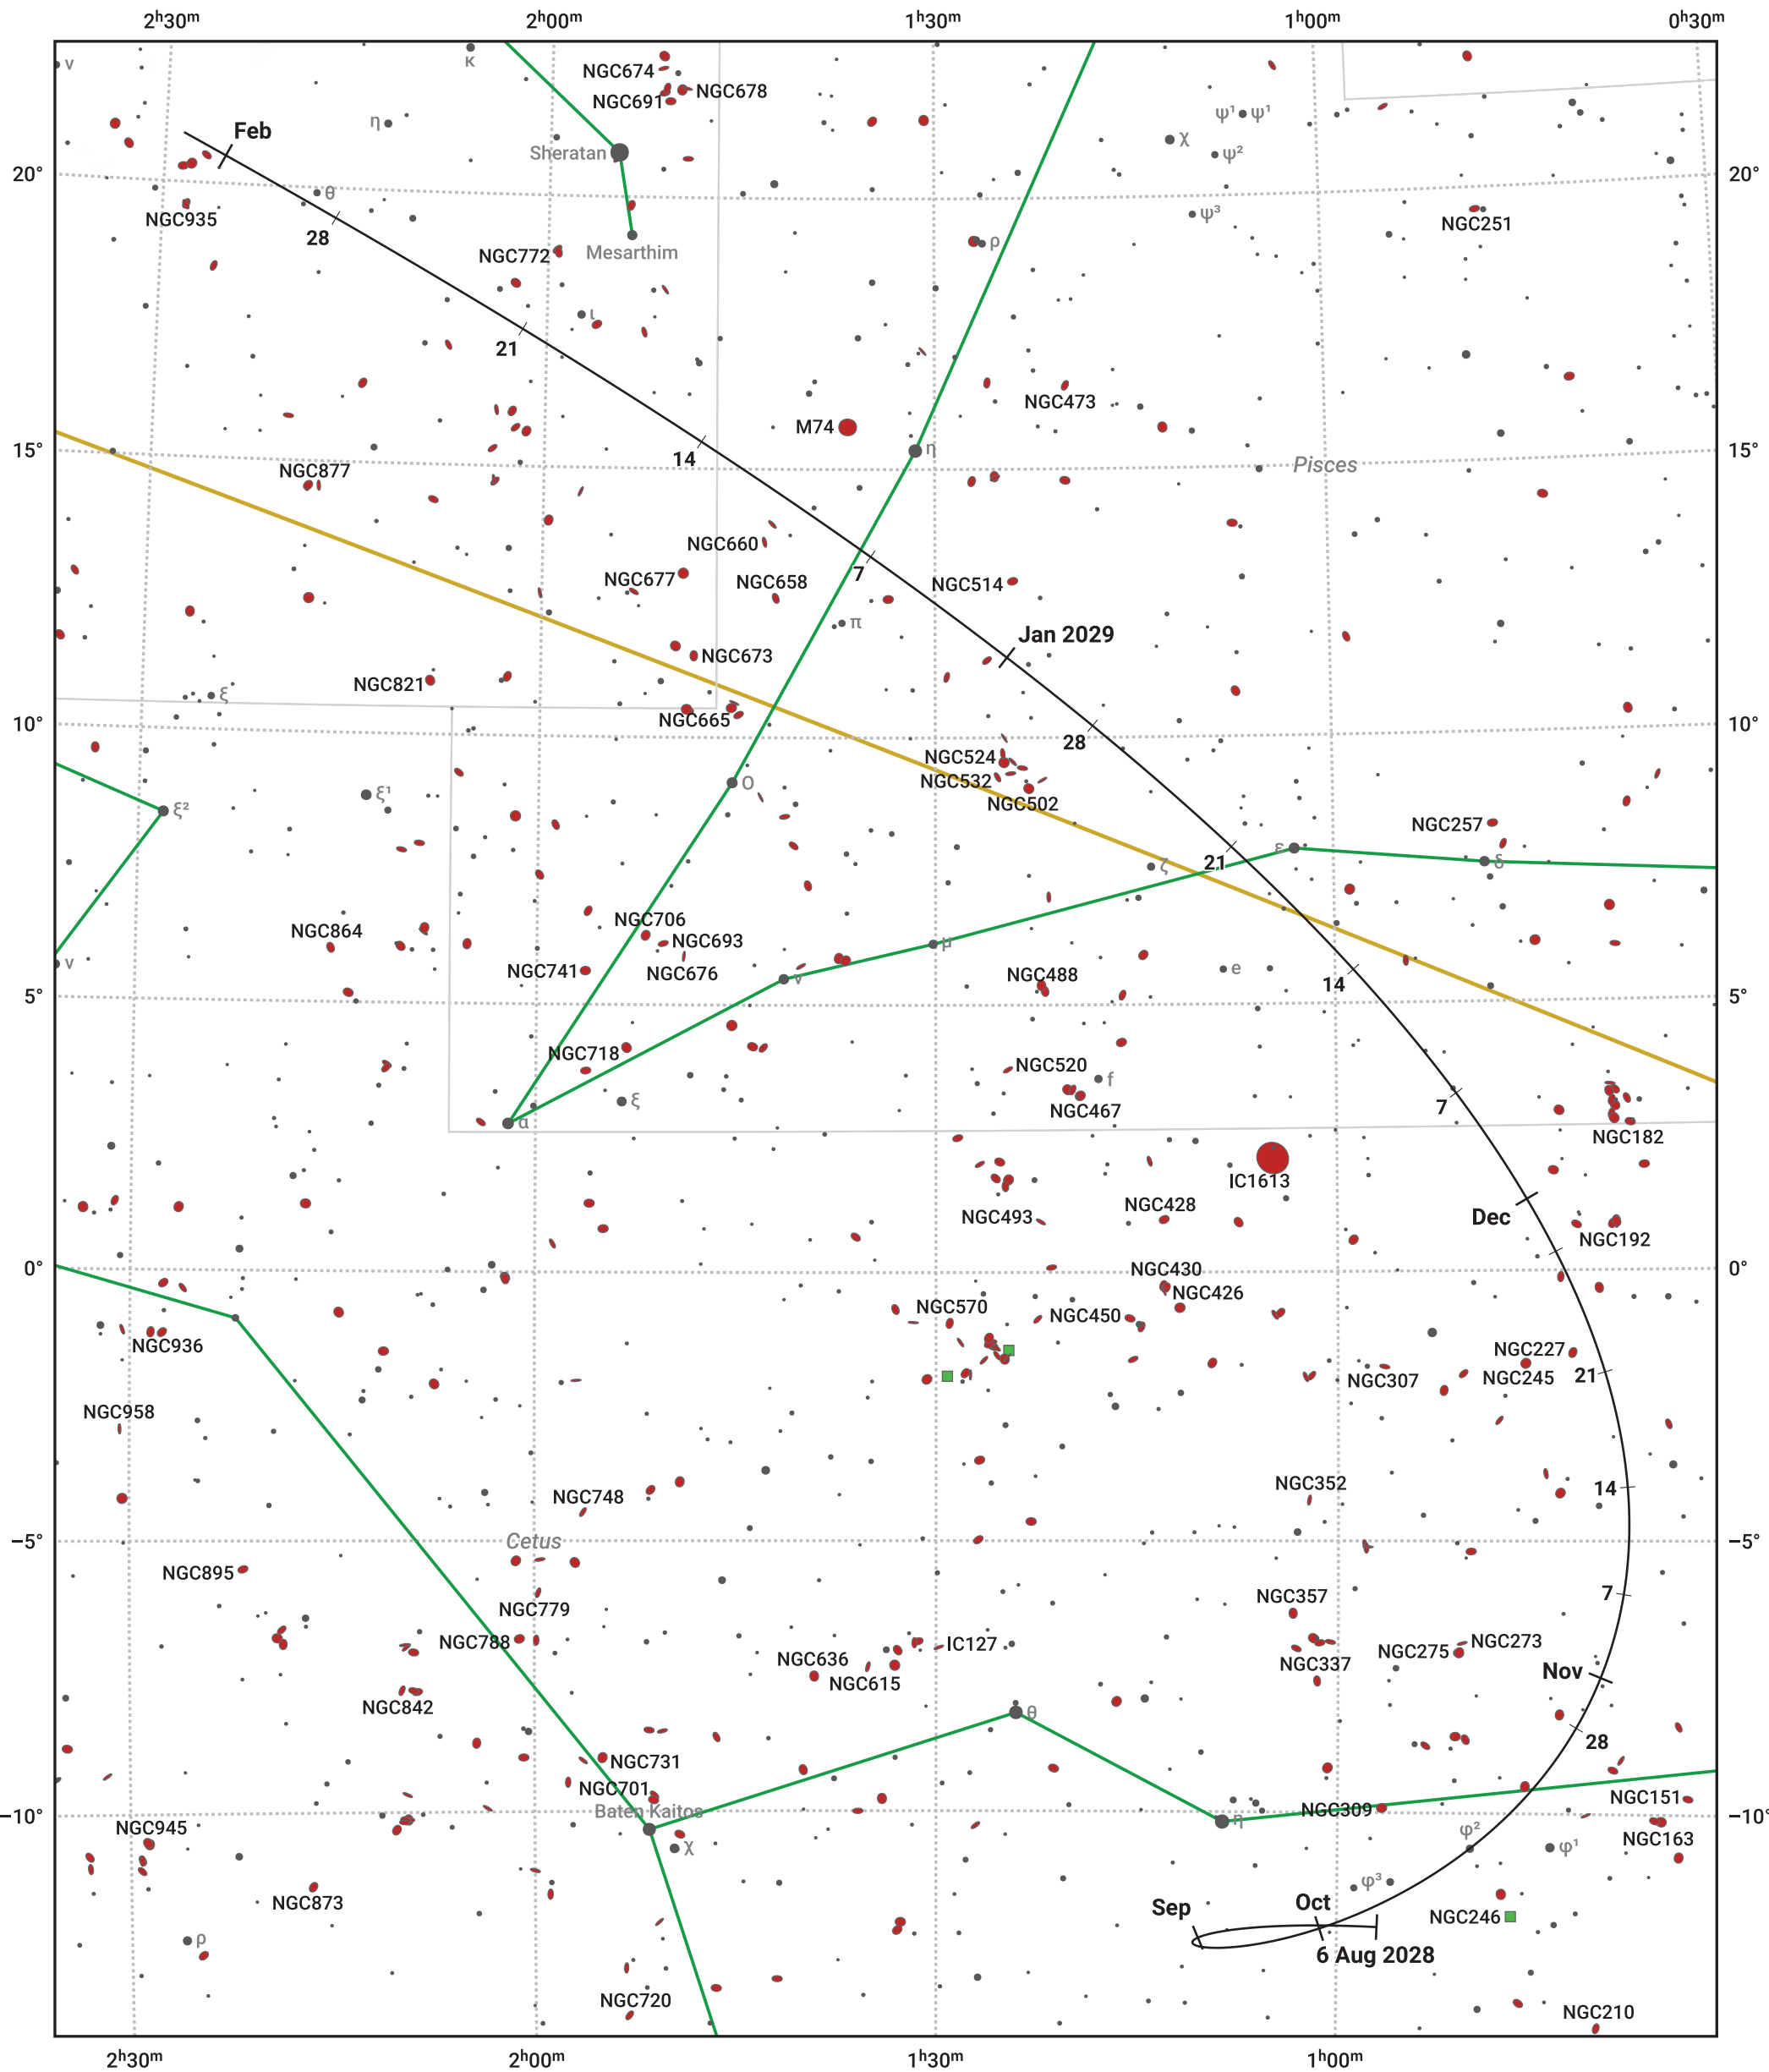

# The path of 108P/Ciffreo starting on 6 Aug 2028

© Dominic Ford 2011–2024. Date markers placed at midnight UTC. Downloaded from <https://in-the-sky.org>

Magnitude scale:  $\bullet$  8.0  $\bullet$  7.0  $\bullet$  6.0  $\bullet$  5.0  $\bullet$  4.0  $\bullet$  3.0  $\bullet$  2.0

— Ecliptic Plane

■ Galaxy   
 ■ Bright nebula   
 ● Open cluster   
 ⊕ Globular cluster

Date	Mag
2028 Sep 1	12.5
2028 Sep 2	12.5
2028 Oct 5	11.5
2028 Nov 1	11.1
2029 Jan 1	11.9
2029 Jan 25	12.5