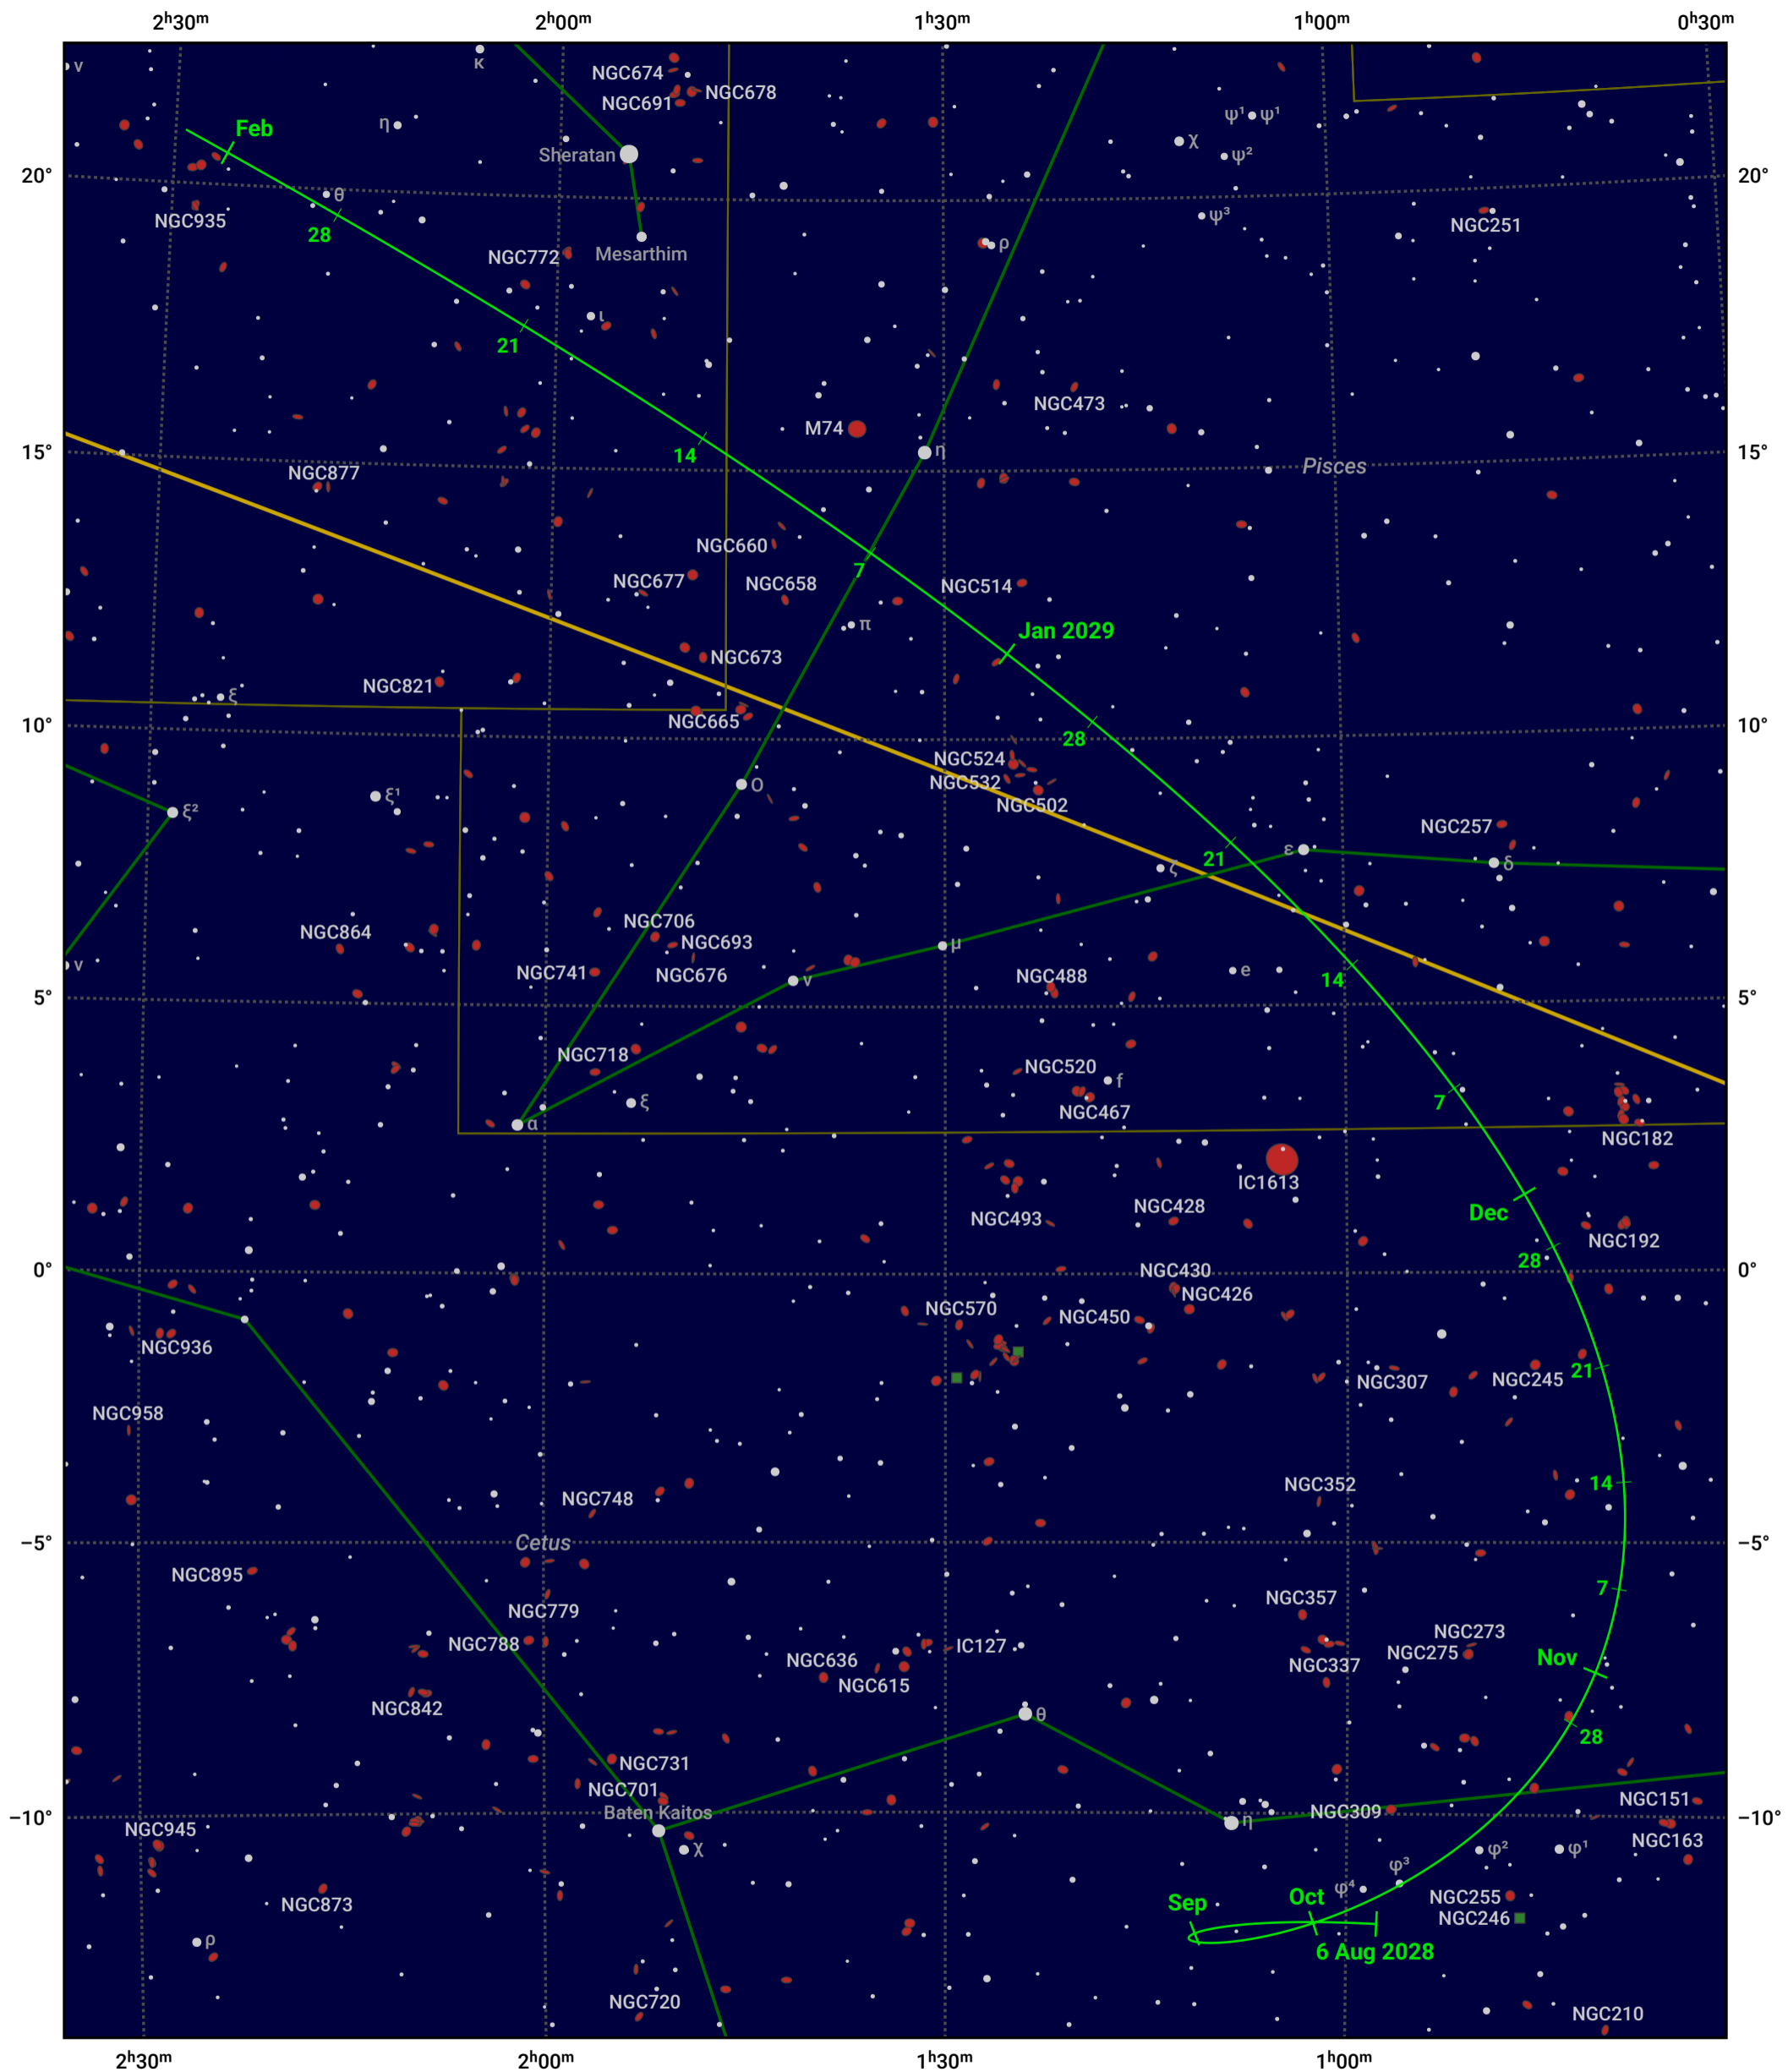

The path of 108P/Ciffreo starting on 6 Aug 2028

© Dominic Ford 2011–2024. Date markers placed at midnight UTC. Downloaded from <https://in-the-sky.org>

Magnitude scale: ● 8.0 ● 7.0 ● 6.0 ● 5.0 ● 4.0 ● 3.0 ● 2.0

— Ecliptic Plane

● Galaxy ■ Bright nebula ● Open cluster ● Globular cluster

Date	Mag
2028 Sep 1	12.5
2028 Sep 2	12.5
2028 Oct 5	11.4
2028 Nov 1	11.1
2029 Jan 1	11.9
2029 Jan 24	12.5