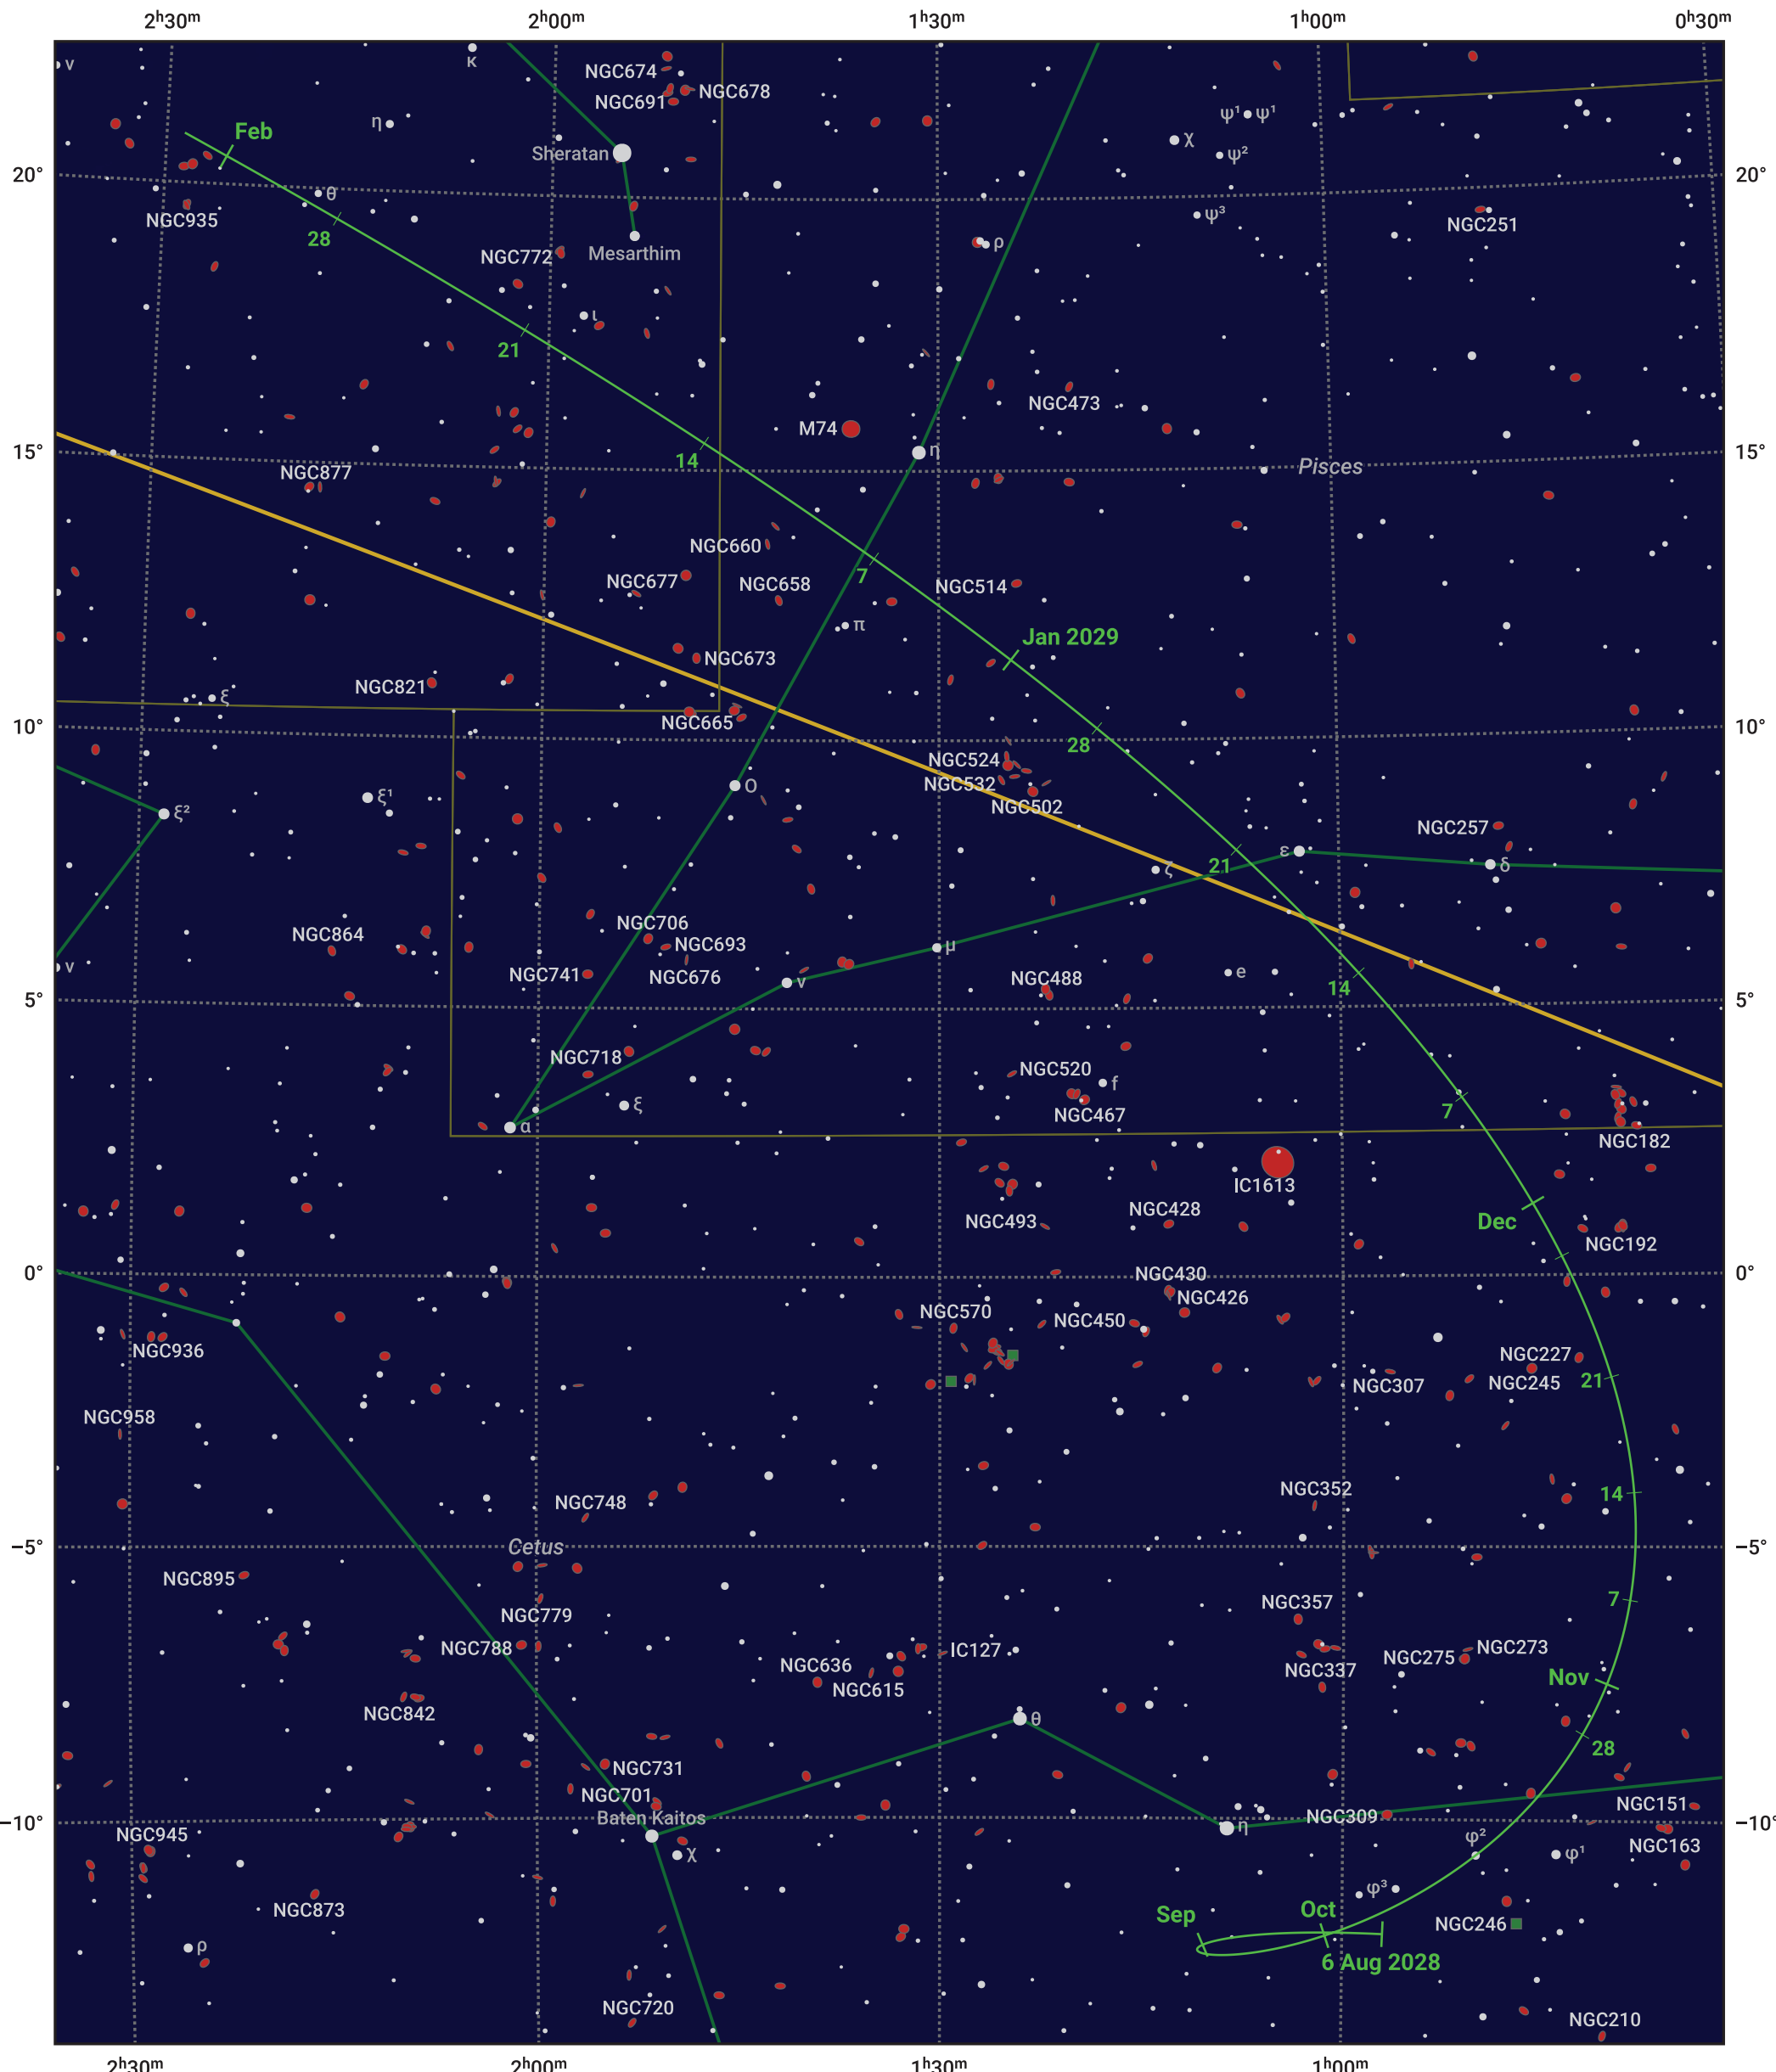

# The path of 108P/Ciffreo starting on 6 Aug 2028

© Dominic Ford 2011–2024. Date markers placed at midnight UTC. Downloaded from <https://in-the-sky.org>

Magnitude scale: ● 8.0 ● 7.0 ● 6.0 ● 5.0 ● 4.0 ● 3.0 ● 2.0

- Ecliptic Plane
- Galaxy
- Bright nebula
- Open cluster
- Globular cluster

Date	Mag
2028 Sep 1	12.5
2028 Sep 2	12.5
2028 Oct 5	11.5
2028 Nov 1	11.1
2029 Jan 1	11.9
2029 Jan 25	12.5