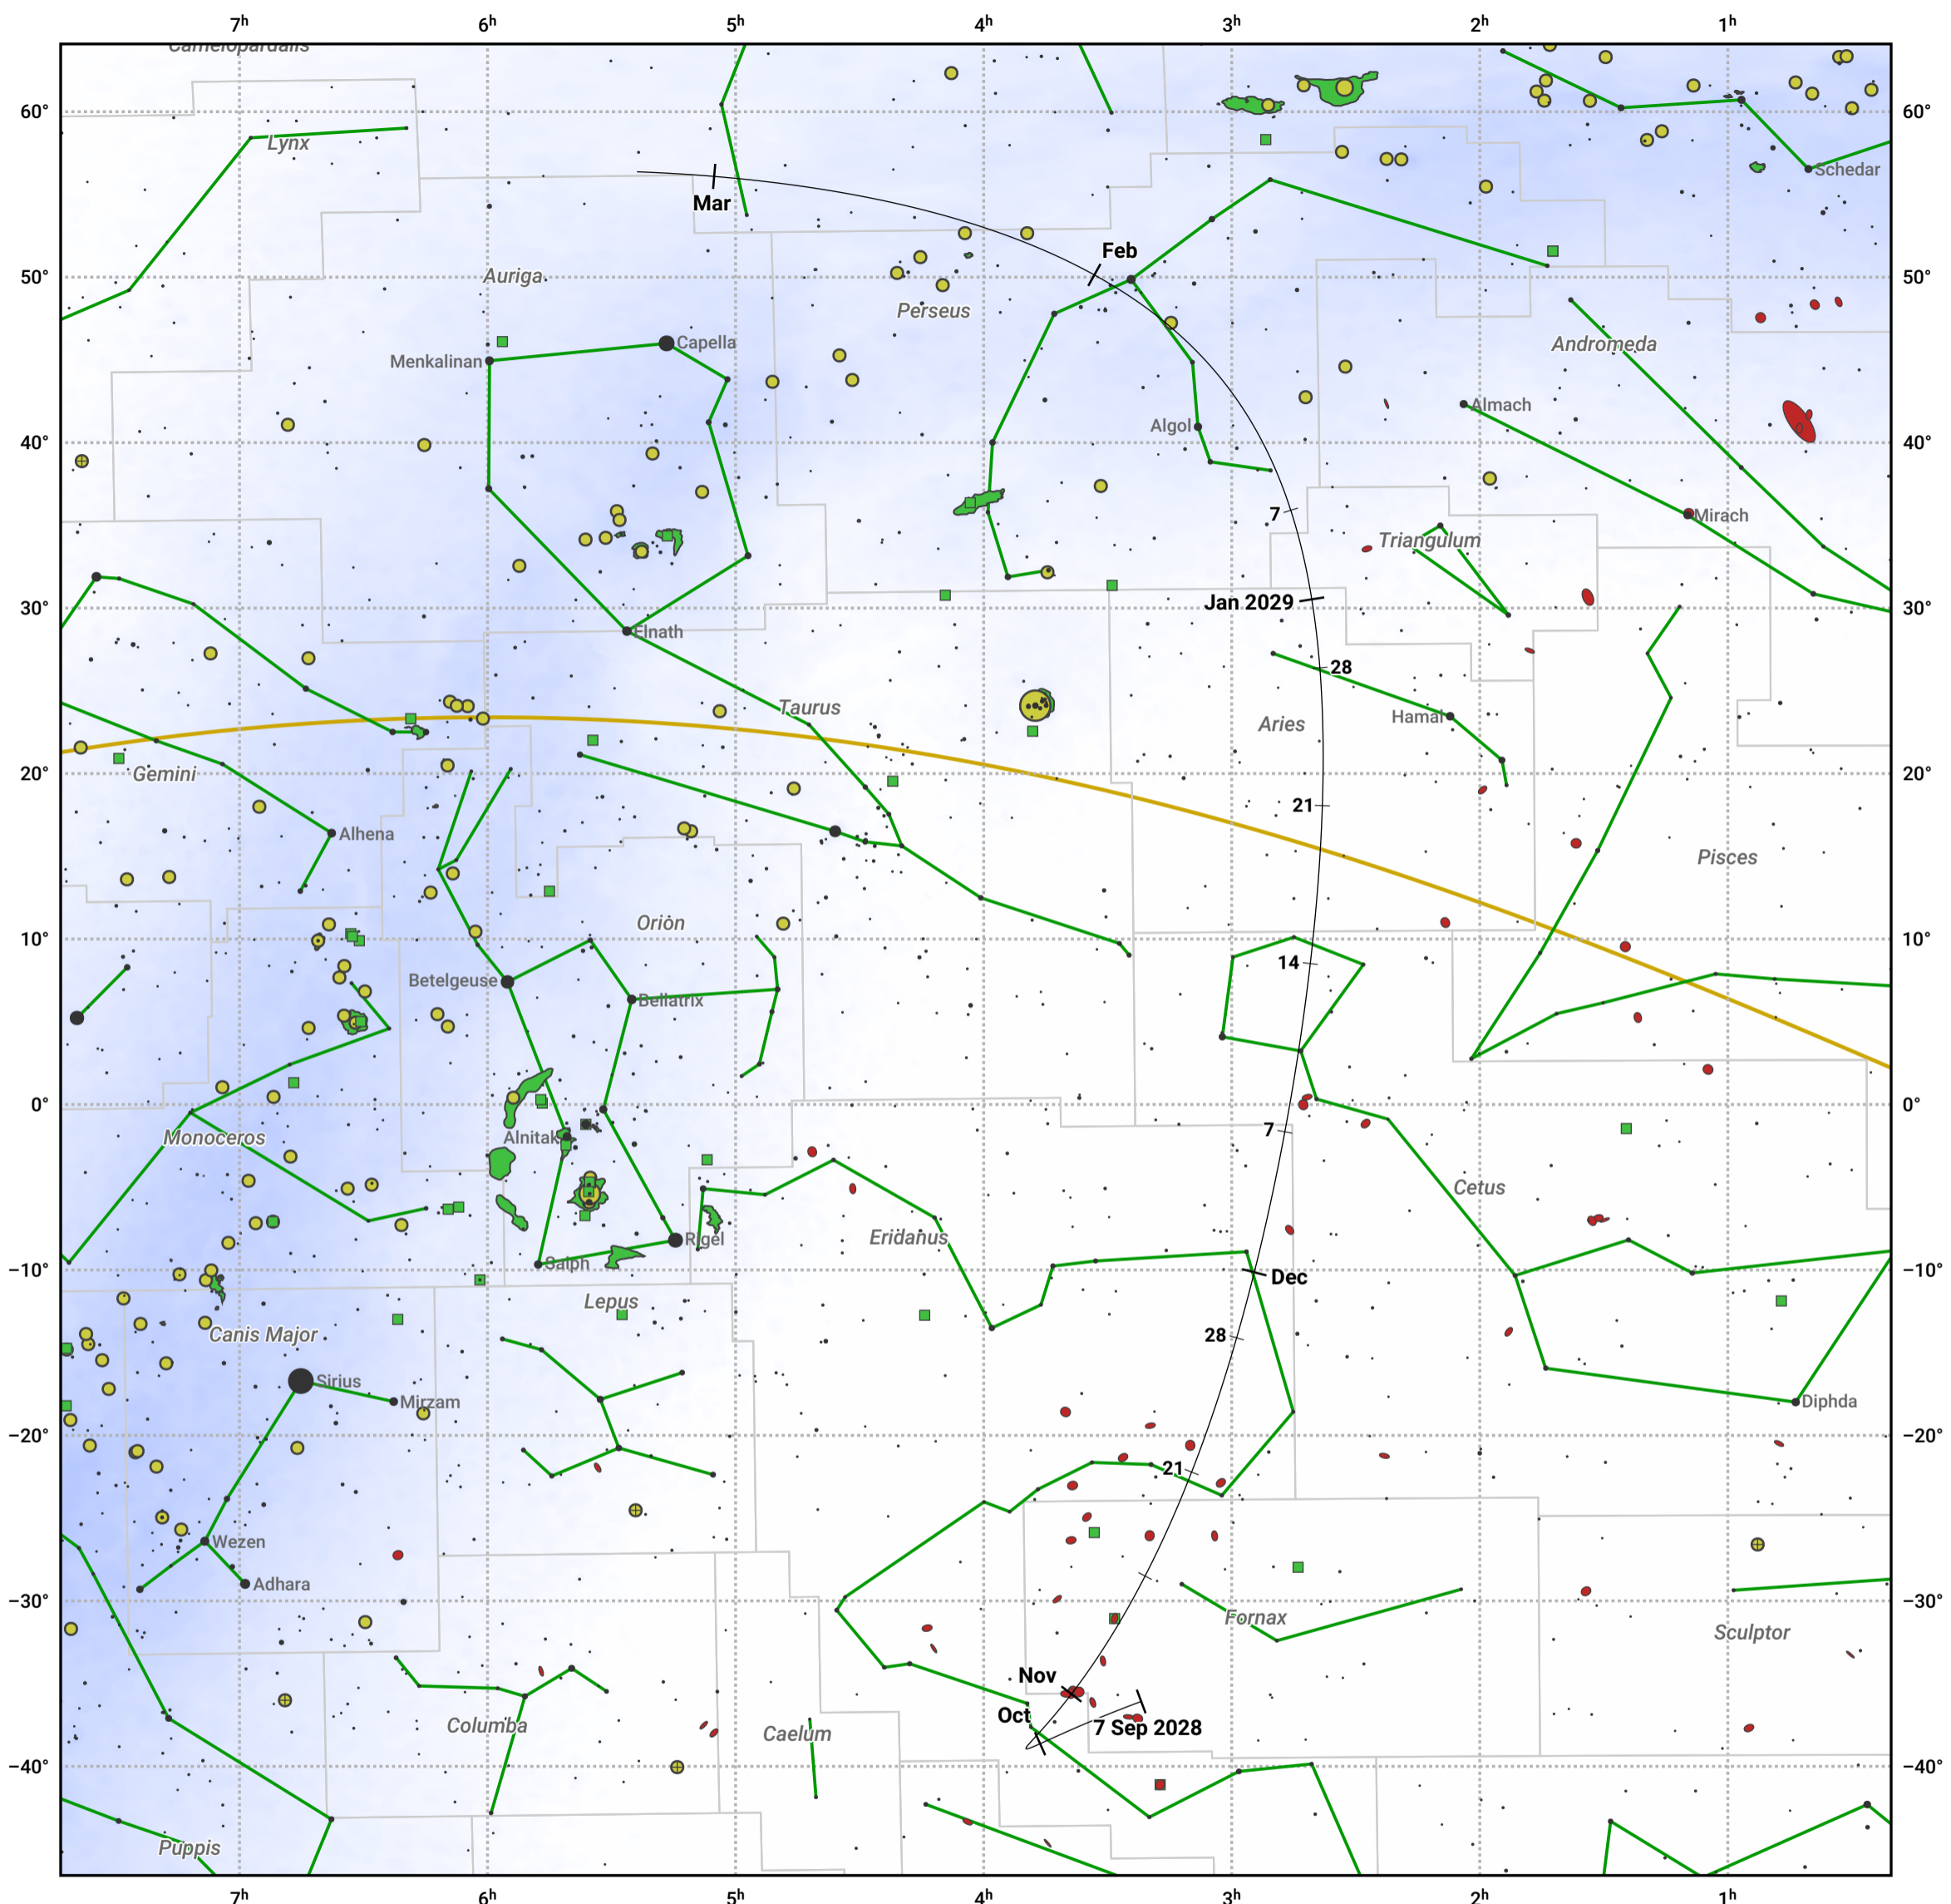

The path of 19P/Borrelly starting on 7 Sep 2028

© Dominic Ford 2011–2024. Date markers placed at midnight UTC. Downloaded from <https://in-the-sky.org>

Magnitude scale: 6.0 5.0 4.0 3.0 2.0 1.0 0.0 -1.0 -2.0

— Ecliptic Plane

Galaxy Bright nebula Open cluster Globular cluster

Date	Mag
2028 Sep 29	10.2
2028 Oct 20	9.2
2028 Nov 1	8.6
2028 Nov 11	8.2
2029 Jan 1	8.2
2029 Jan 22	9.3
2029 Feb 11	10.3
2029 Mar 1	11.2
2029 Mar 4	11.3