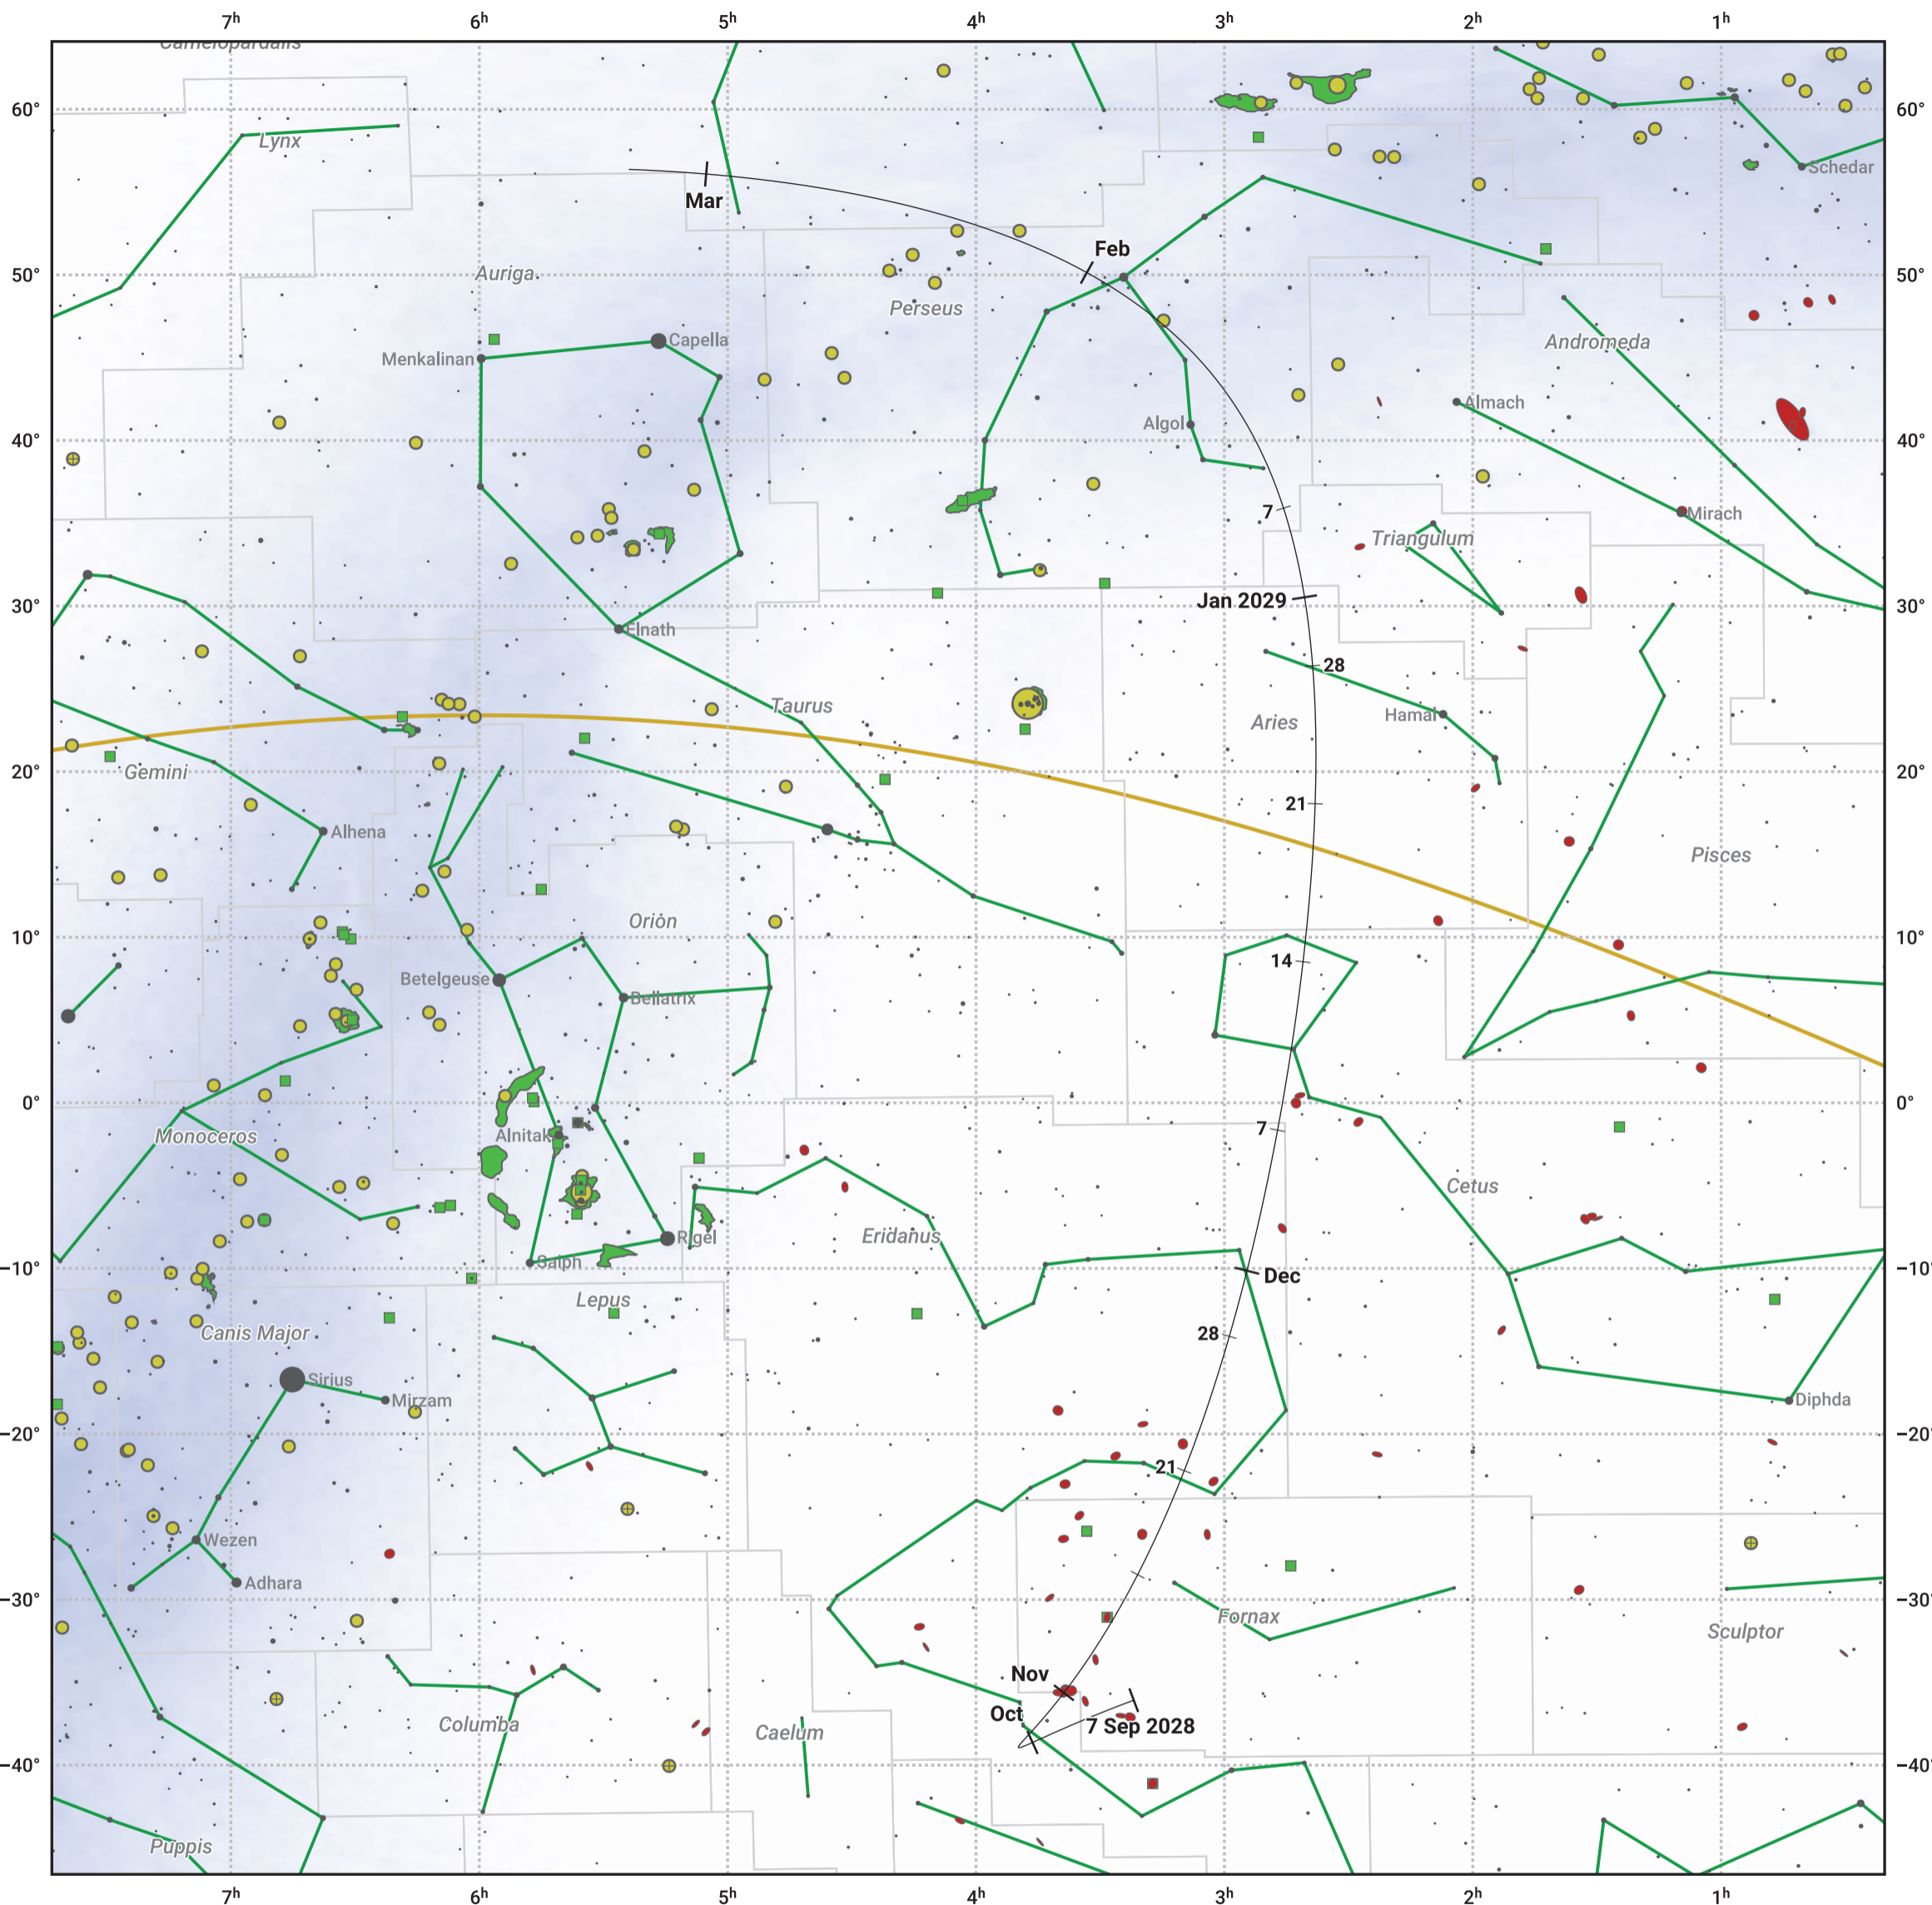

The path of 19P/Borrelly starting on 7 Sep 2028

© Dominic Ford 2011–2024. Date markers placed at midnight UTC. Downloaded from <https://in-the-sky.org>

Magnitude scale: 6.0 5.0 4.0 3.0 2.0 1.0 0.0 -1.0 -2.0

— Ecliptic Plane

Galaxy Bright nebula Open cluster Globular cluster

Date	Mag
2028 Sep 29	10.2
2028 Oct 20	9.2
2028 Nov 1	8.6
2028 Nov 11	8.2
2029 Jan 1	8.2
2029 Jan 22	9.3
2029 Feb 11	10.3
2029 Mar 1	11.2
2029 Mar 4	11.3