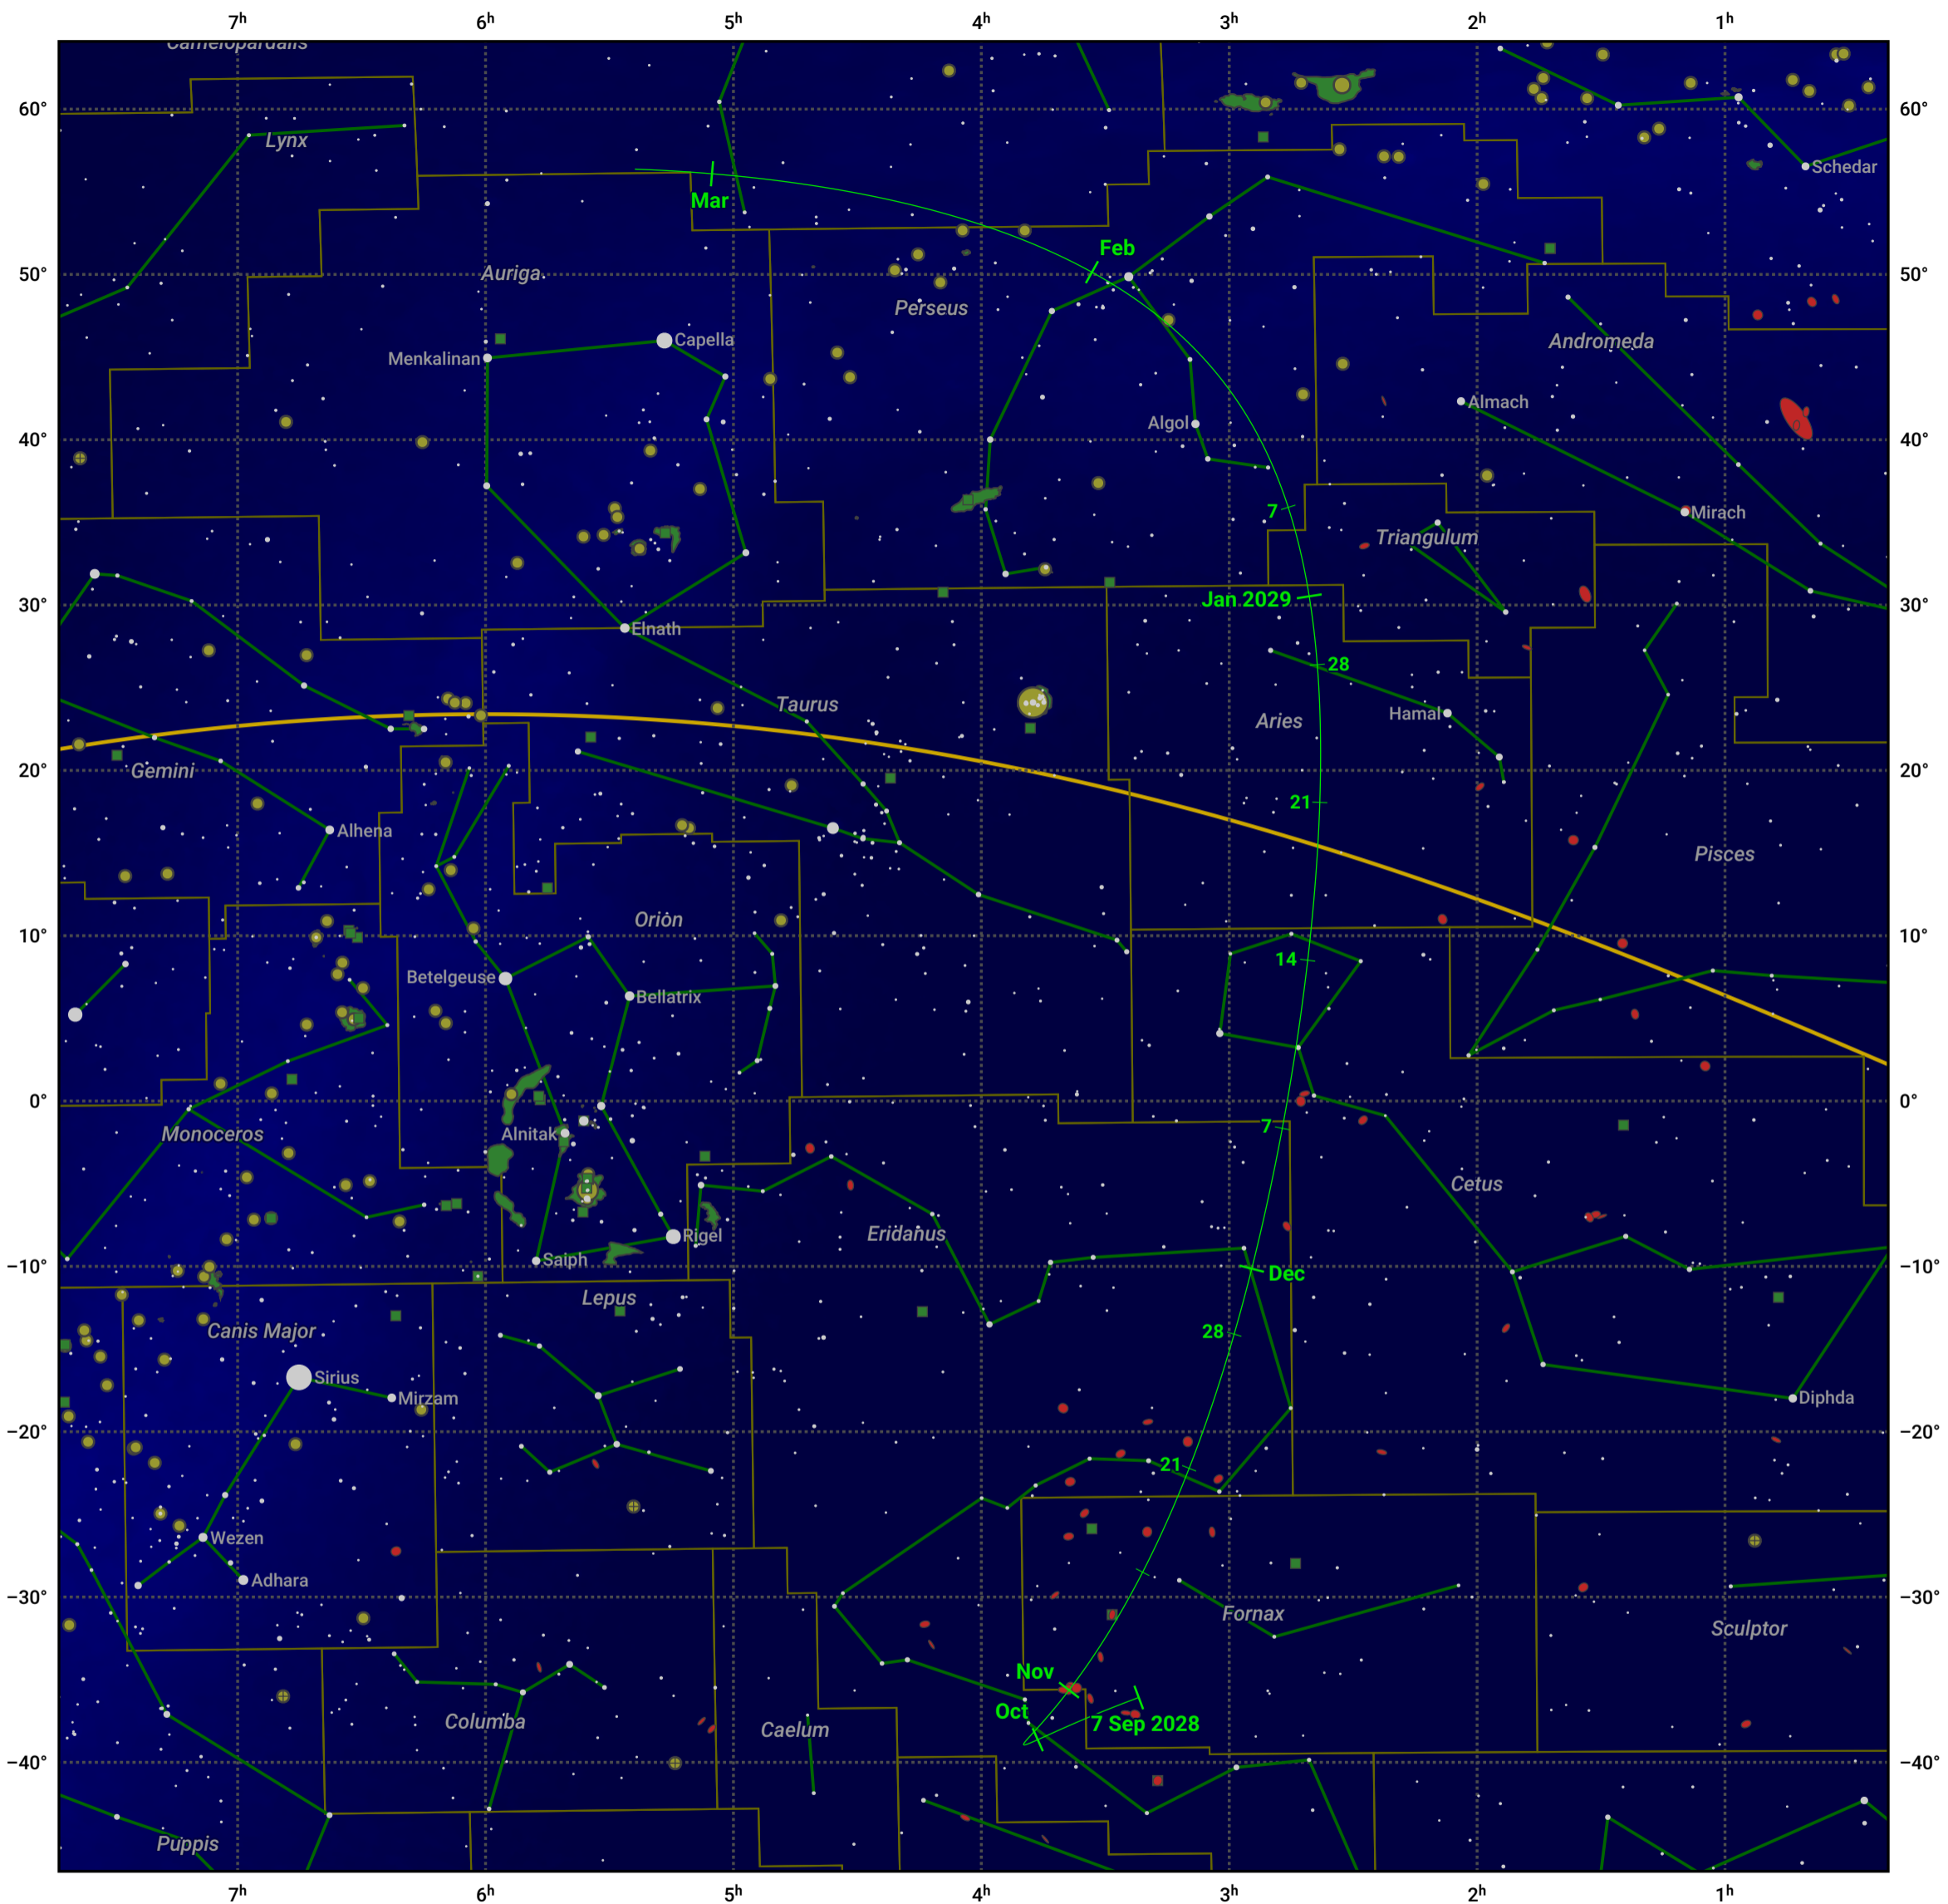

The path of 19P/Borrelly starting on 7 Sep 2028

© Dominic Ford 2011–2024. Date markers placed at midnight UTC. Downloaded from <https://in-the-sky.org>

Magnitude scale: -6.0 -5.0 -4.0 -3.0 -2.0 -1.0 -2.0

Ecliptic Plane

Galaxy Bright nebula Open cluster Globular cluster

Date	Mag
2028 Sep 29	10.2
2028 Oct 20	9.2
2028 Nov 1	8.6
2028 Nov 11	8.2
2029 Jan 1	8.2
2029 Jan 22	9.3
2029 Feb 11	10.3
2029 Mar 1	11.2
2029 Mar 4	11.3