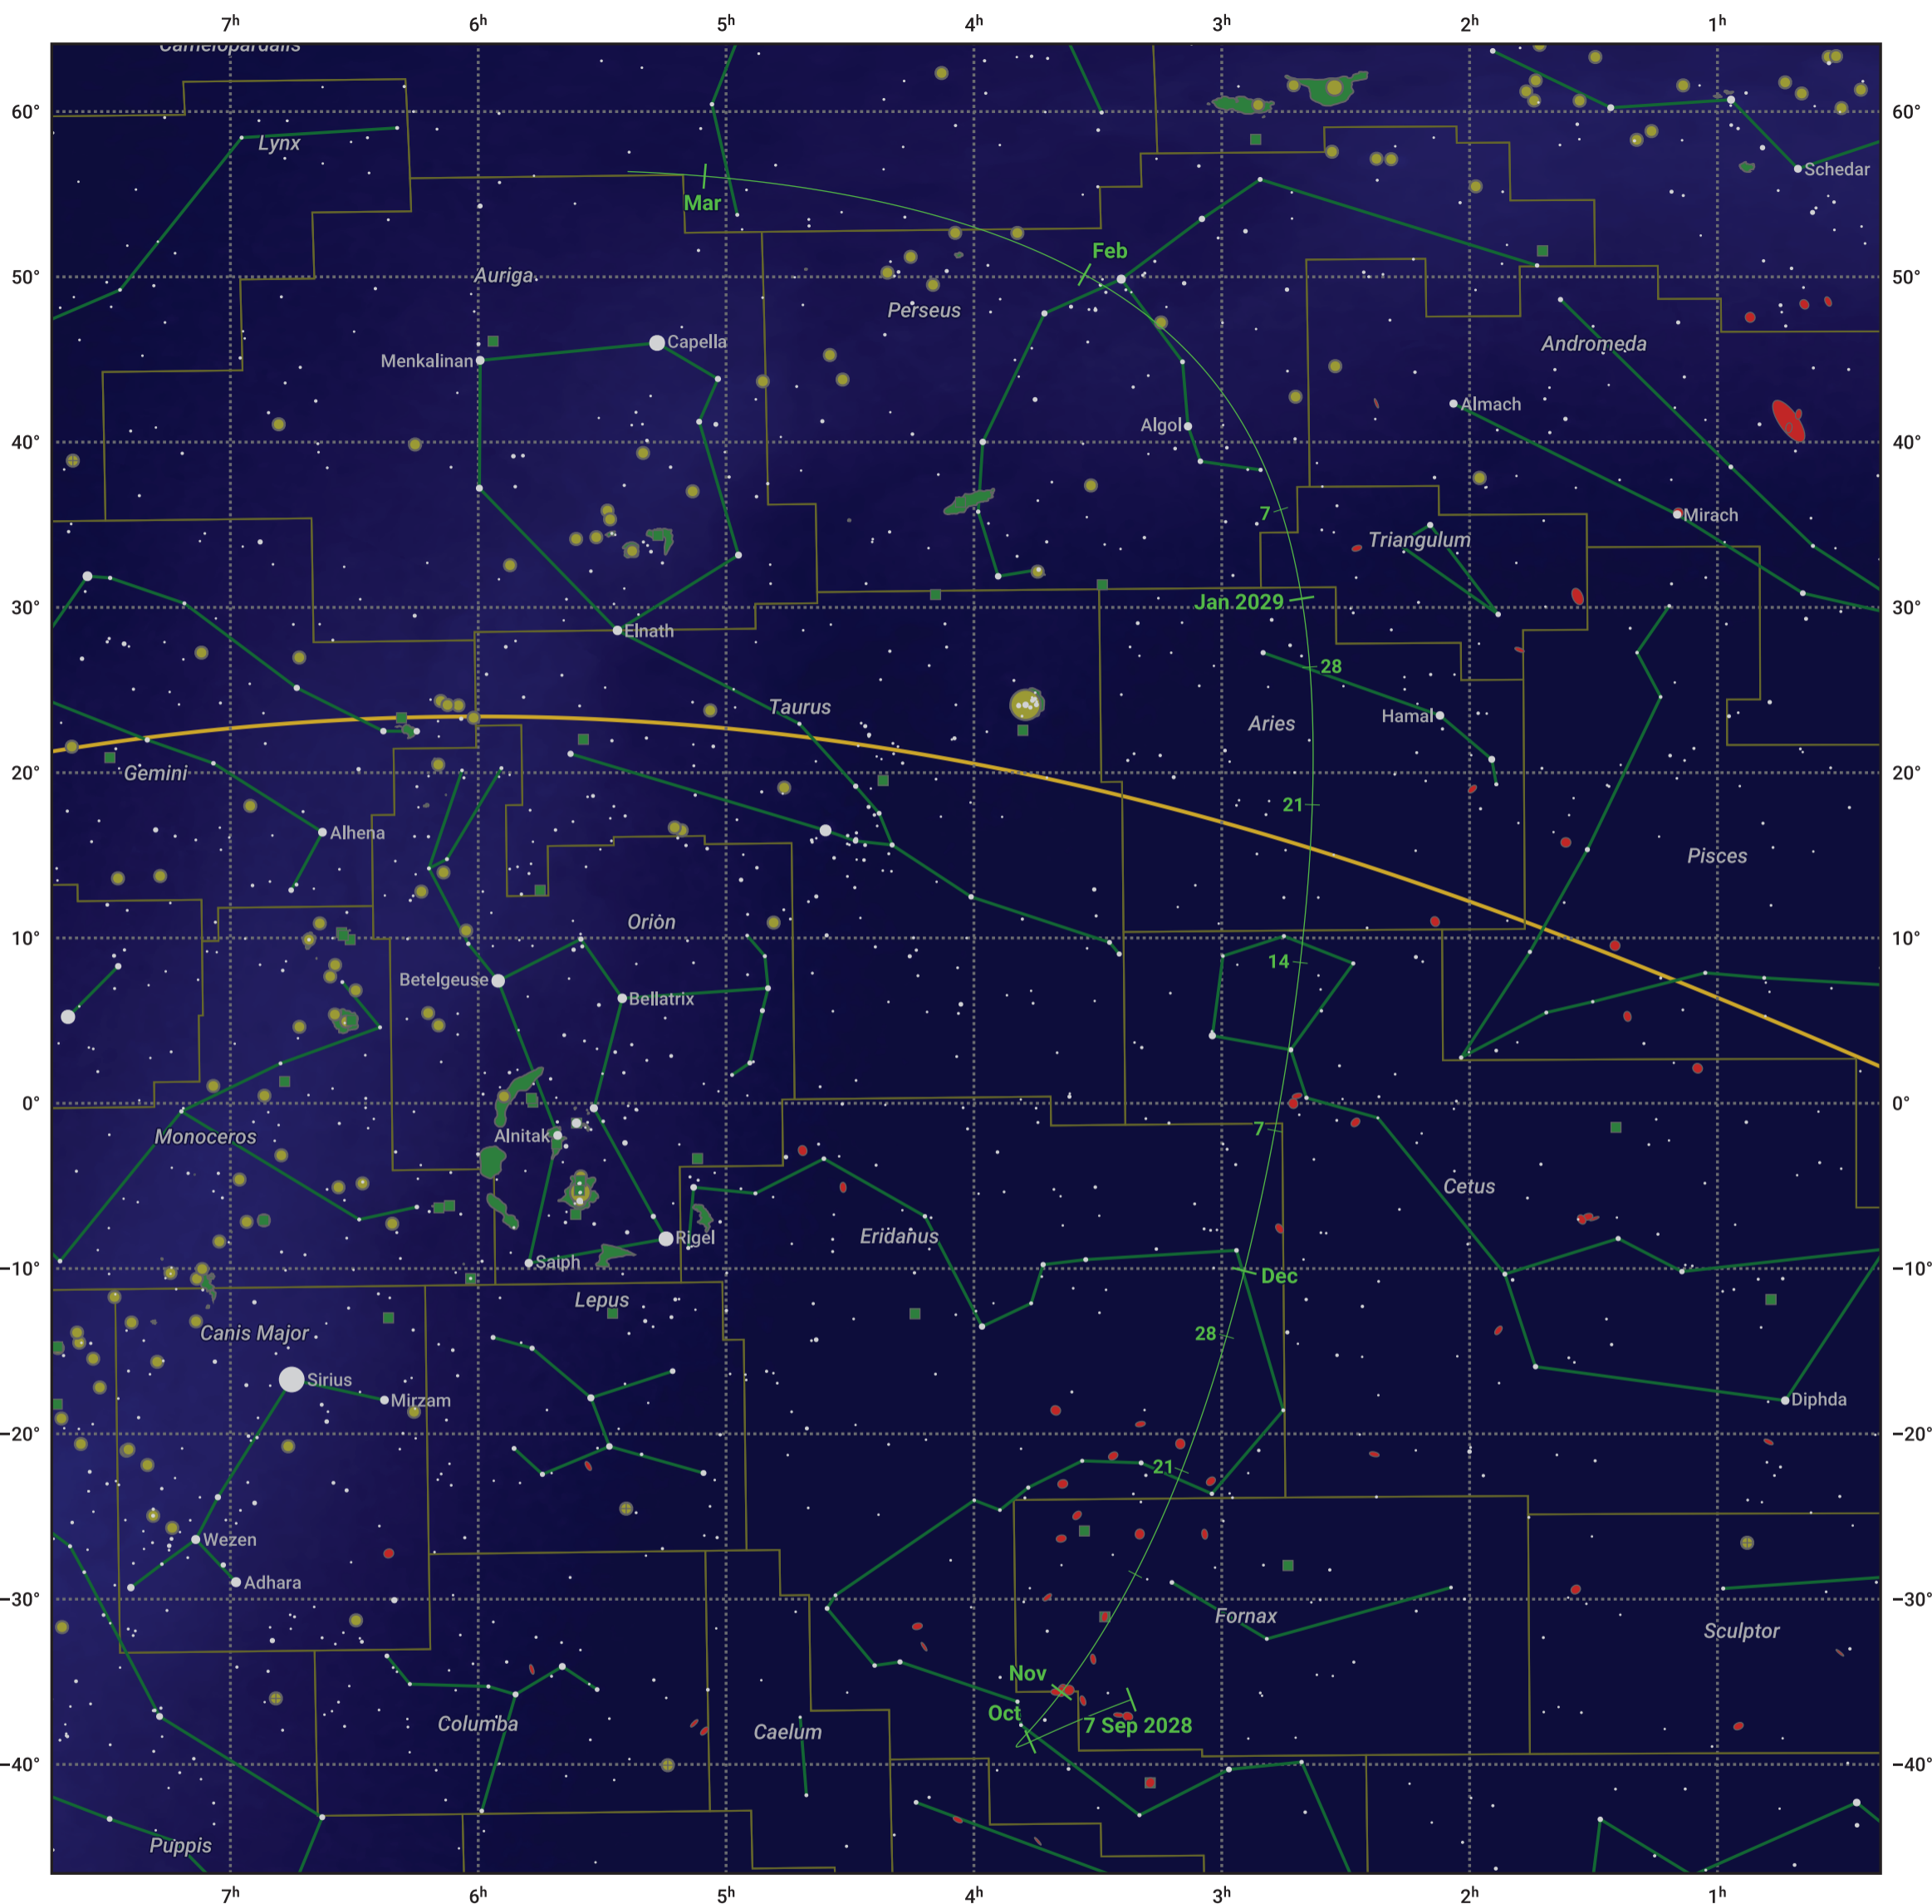

The path of 19P/Borrelly starting on 7 Sep 2028

© Dominic Ford 2011–2024. Date markers placed at midnight UTC. Downloaded from <https://in-the-sky.org>

Magnitude scale: 6.0 5.0 4.0 3.0 2.0 1.0 0.0 -1.0 -2.0

— Ecliptic Plane

Galaxy Bright nebula Open cluster Globular cluster

Date	Mag
2028 Sep 29	10.2
2028 Oct 20	9.2
2028 Nov 1	8.6
2028 Nov 11	8.2
2029 Jan 1	8.2
2029 Jan 22	9.3
2029 Feb 11	10.3
2029 Mar 1	11.2
2029 Mar 4	11.3