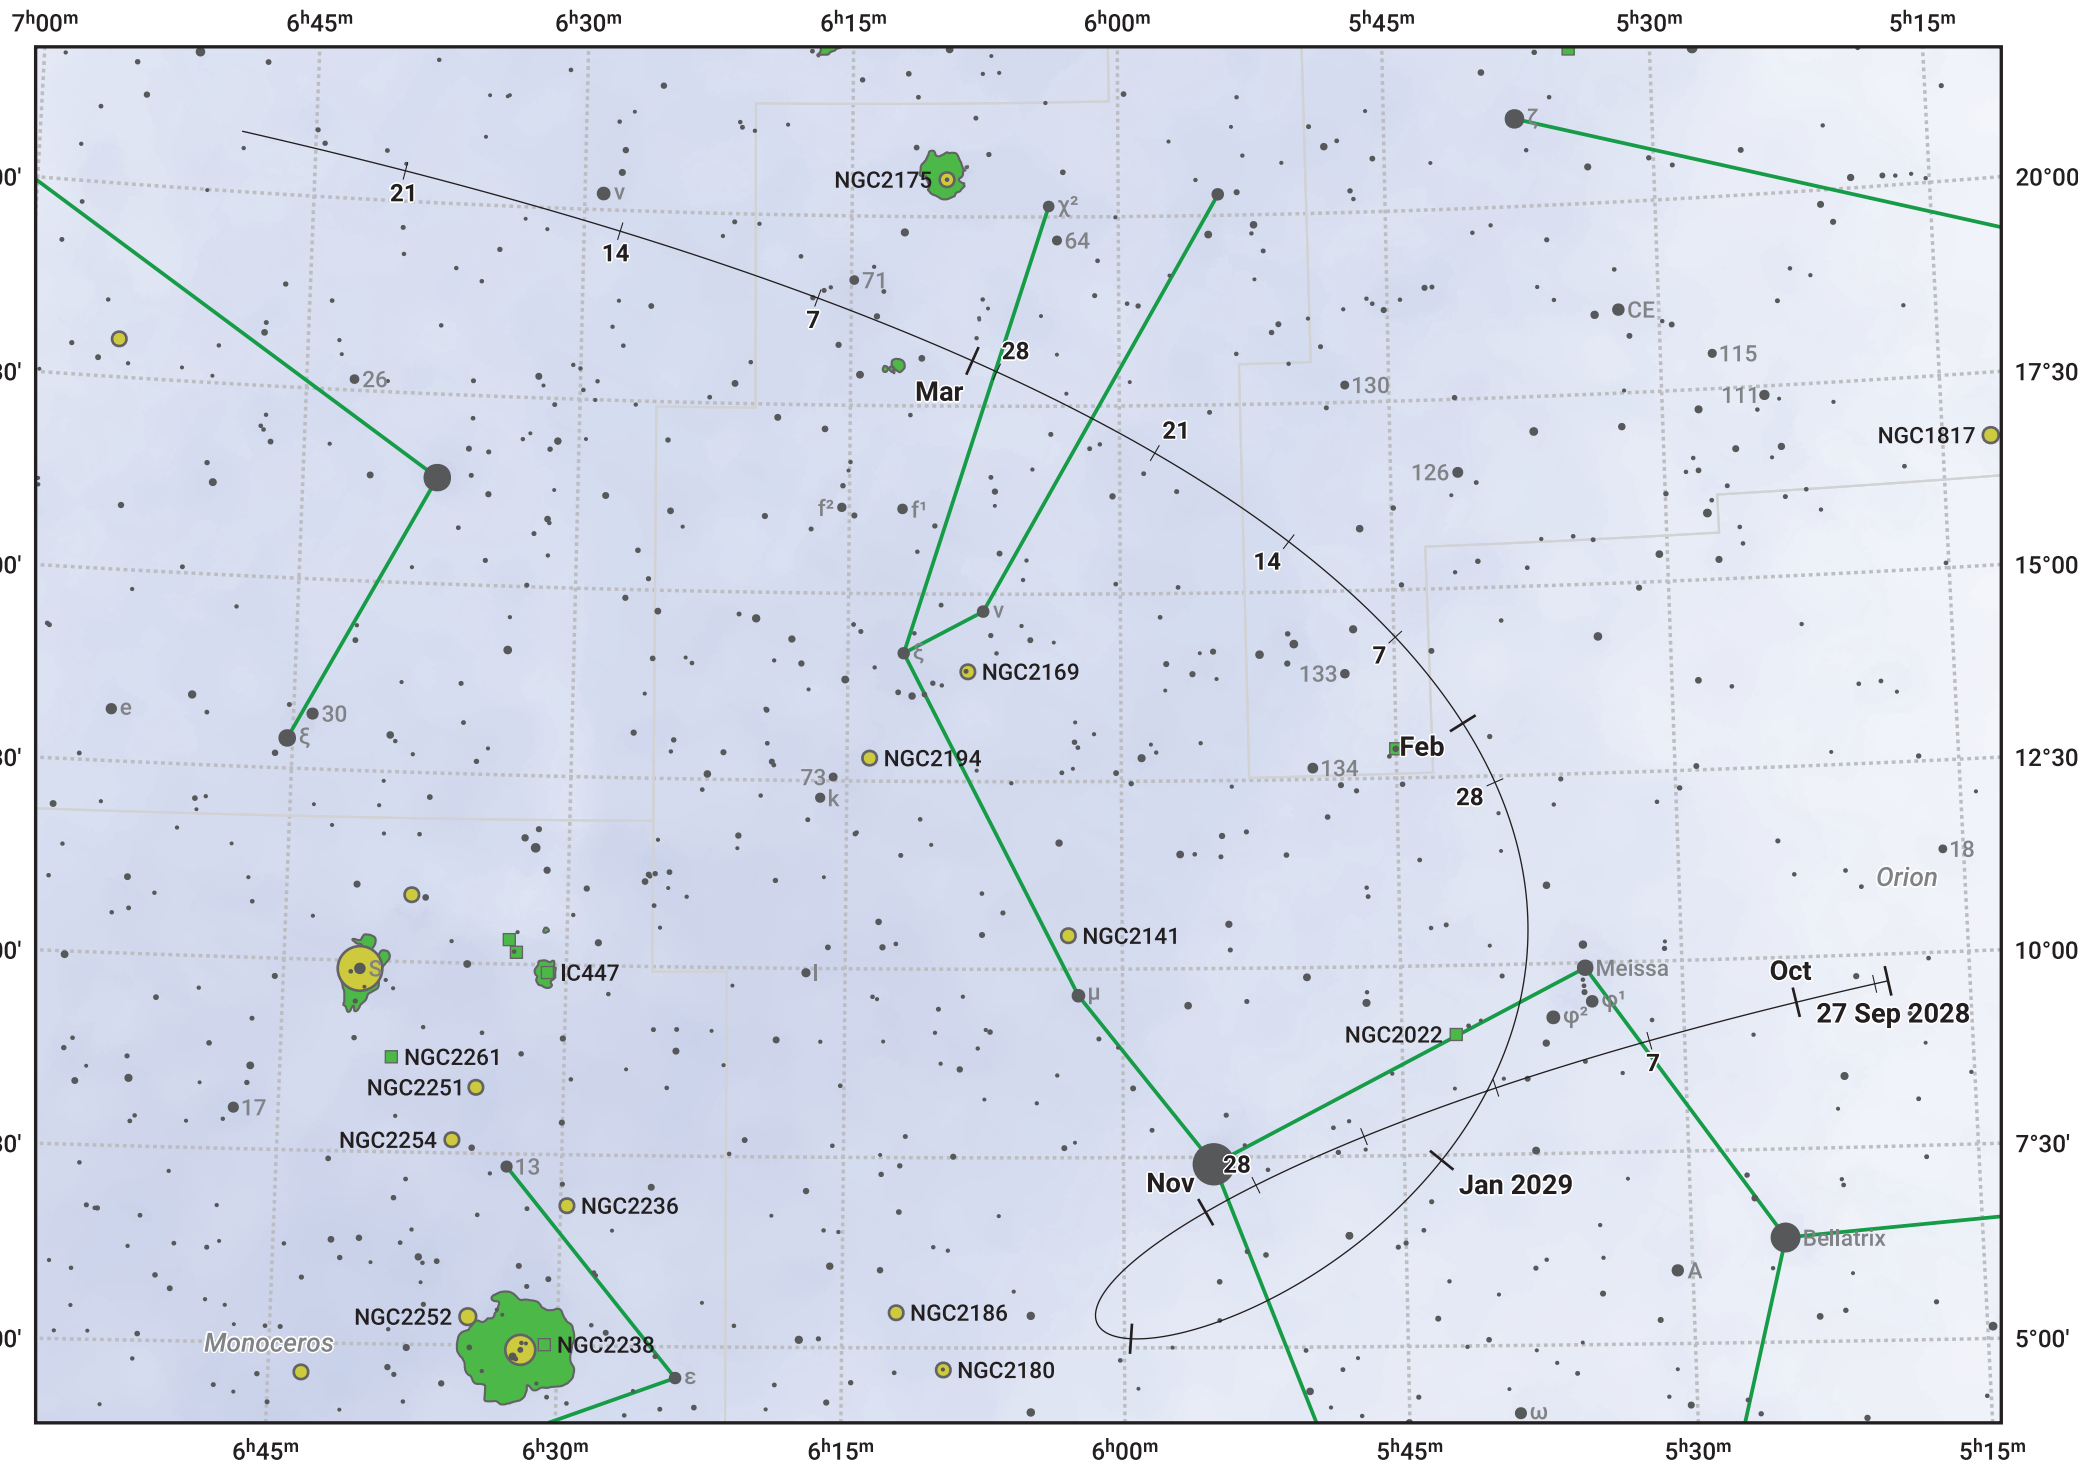

The path of 118P/Shoemaker-Levy starting on 27 Sep 2028

© Dominic Ford 2011–2024. Date markers placed at midnight UTC. Downloaded from <https://in-the-sky.org>

Magnitude scale: 8.0 7.0 6.0 5.0 4.0 3.0 2.0 1.0 0.0

— Ecliptic Plane

Galaxy Bright nebula Open cluster Globular cluster

Date	Mag
2028 Nov 1	11.4
2028 Nov 4	11.3
2029 Jan 1	10.5
2029 Mar 1	11.5