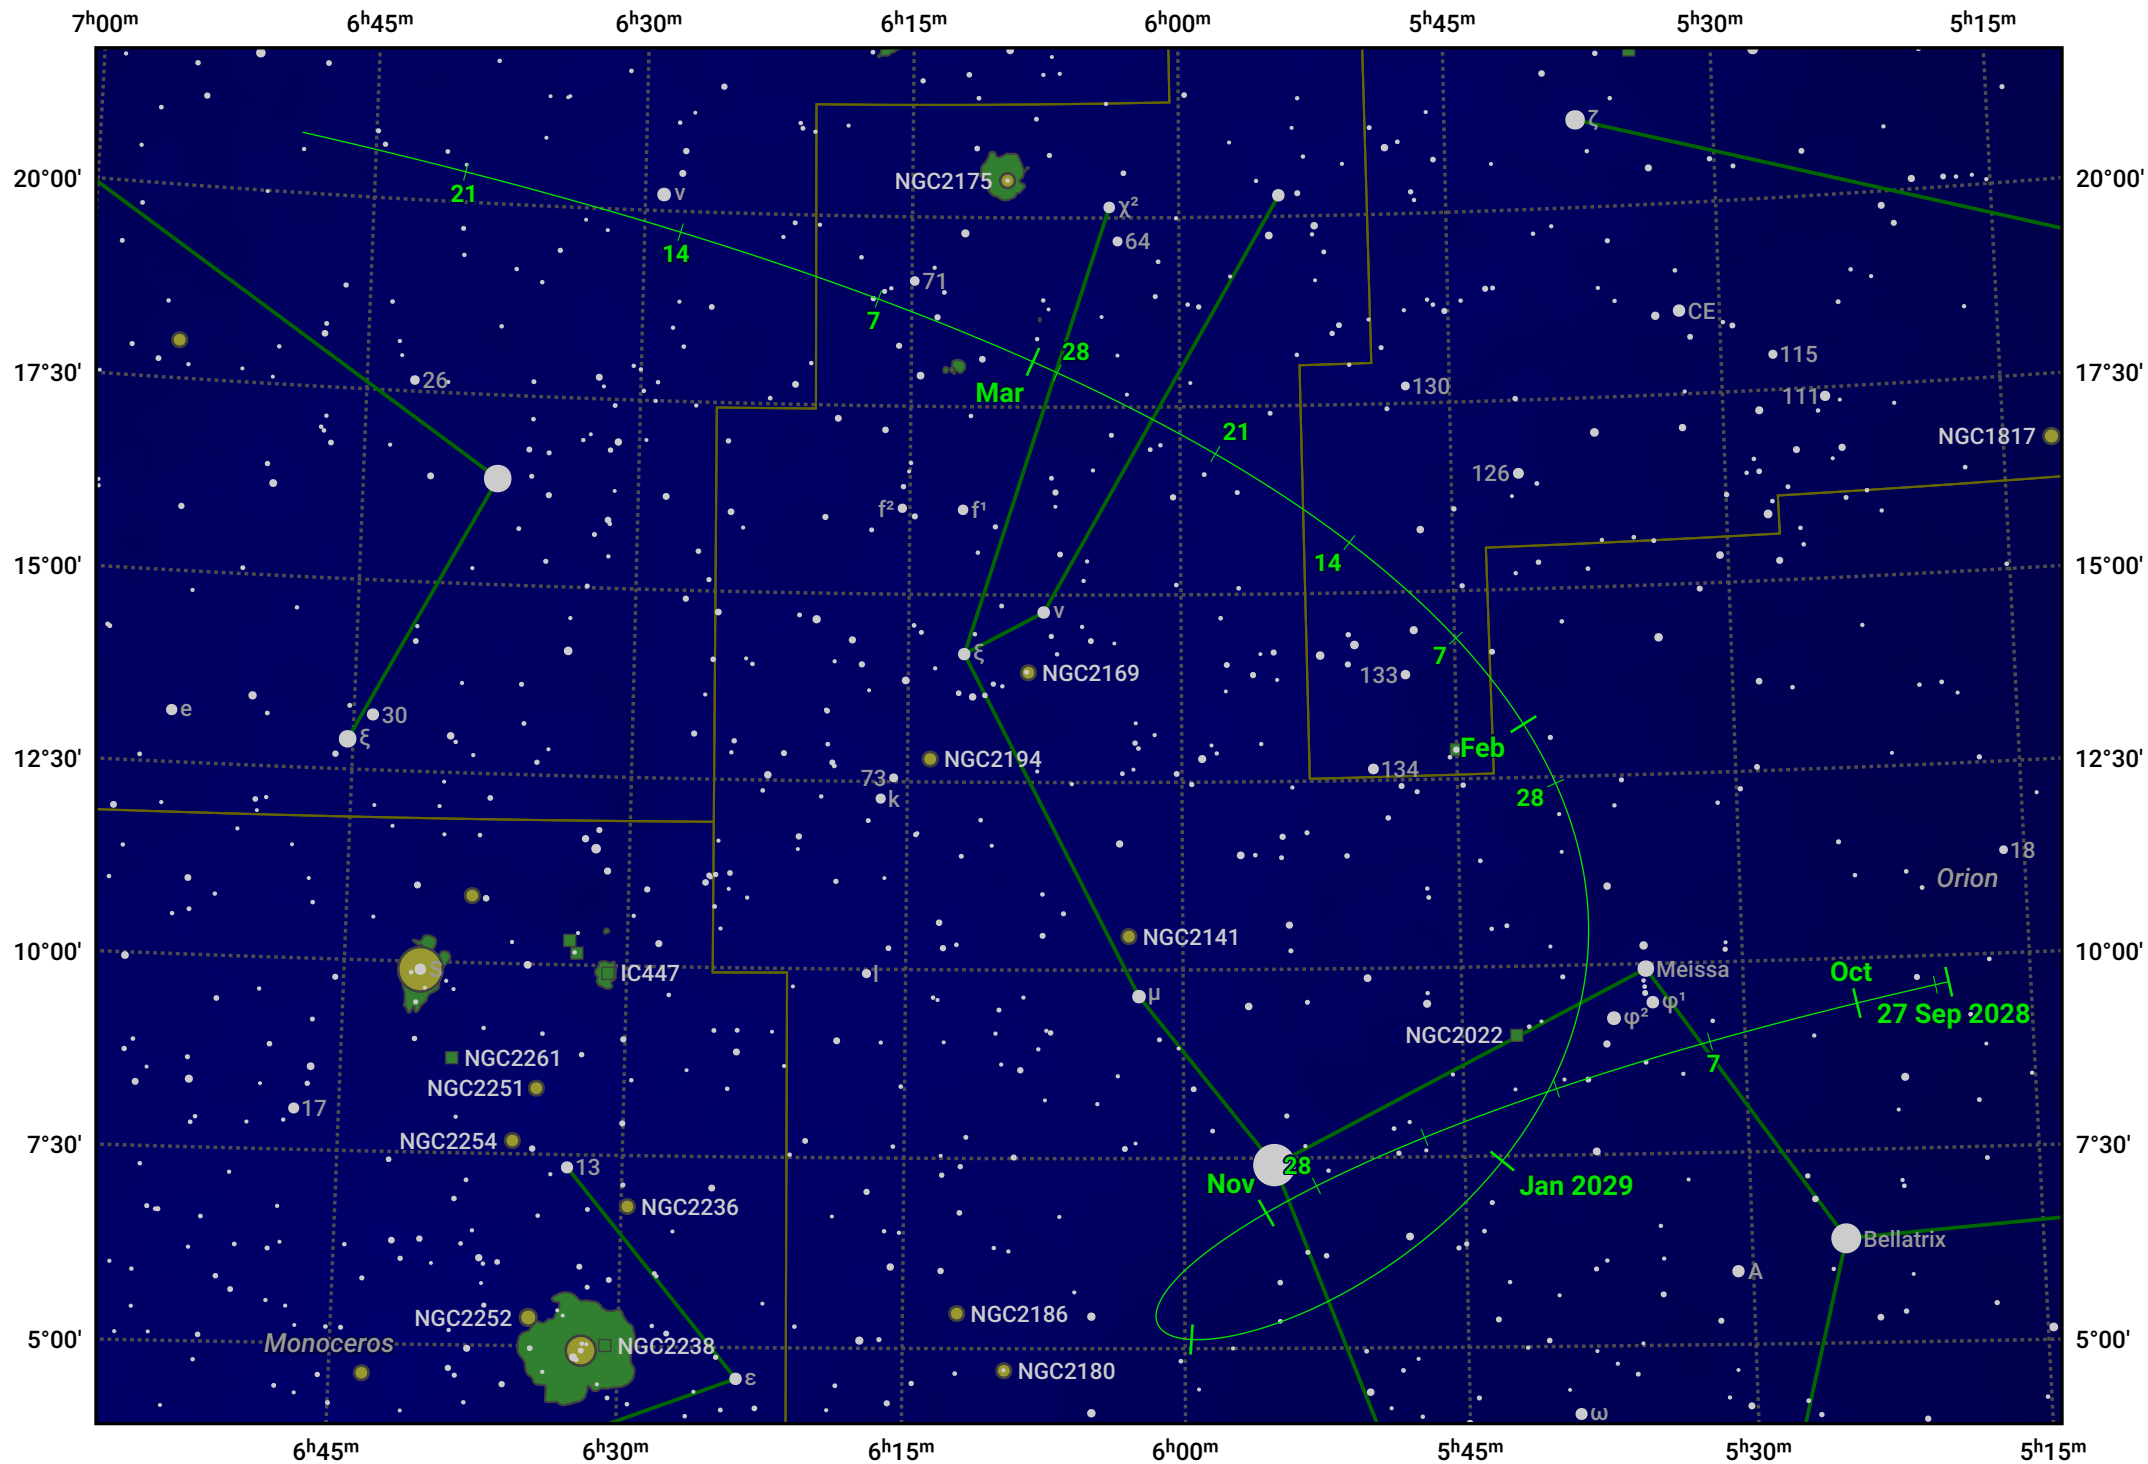

# The path of 118P/Shoemaker-Levy starting on 27 Sep 2028

© Dominic Ford 2011–2024. Date markers placed at midnight UTC. Downloaded from <https://in-the-sky.org>

Magnitude scale: 8.0 7.0 6.0 5.0 4.0 3.0 2.0 1.0 0.0

— Ecliptic Plane

Galaxy Bright nebula Open cluster Globular cluster

Date	Mag
2028 Nov 1	11.4
2028 Nov 4	11.3
2029 Jan 1	10.5
2029 Mar 1	11.5