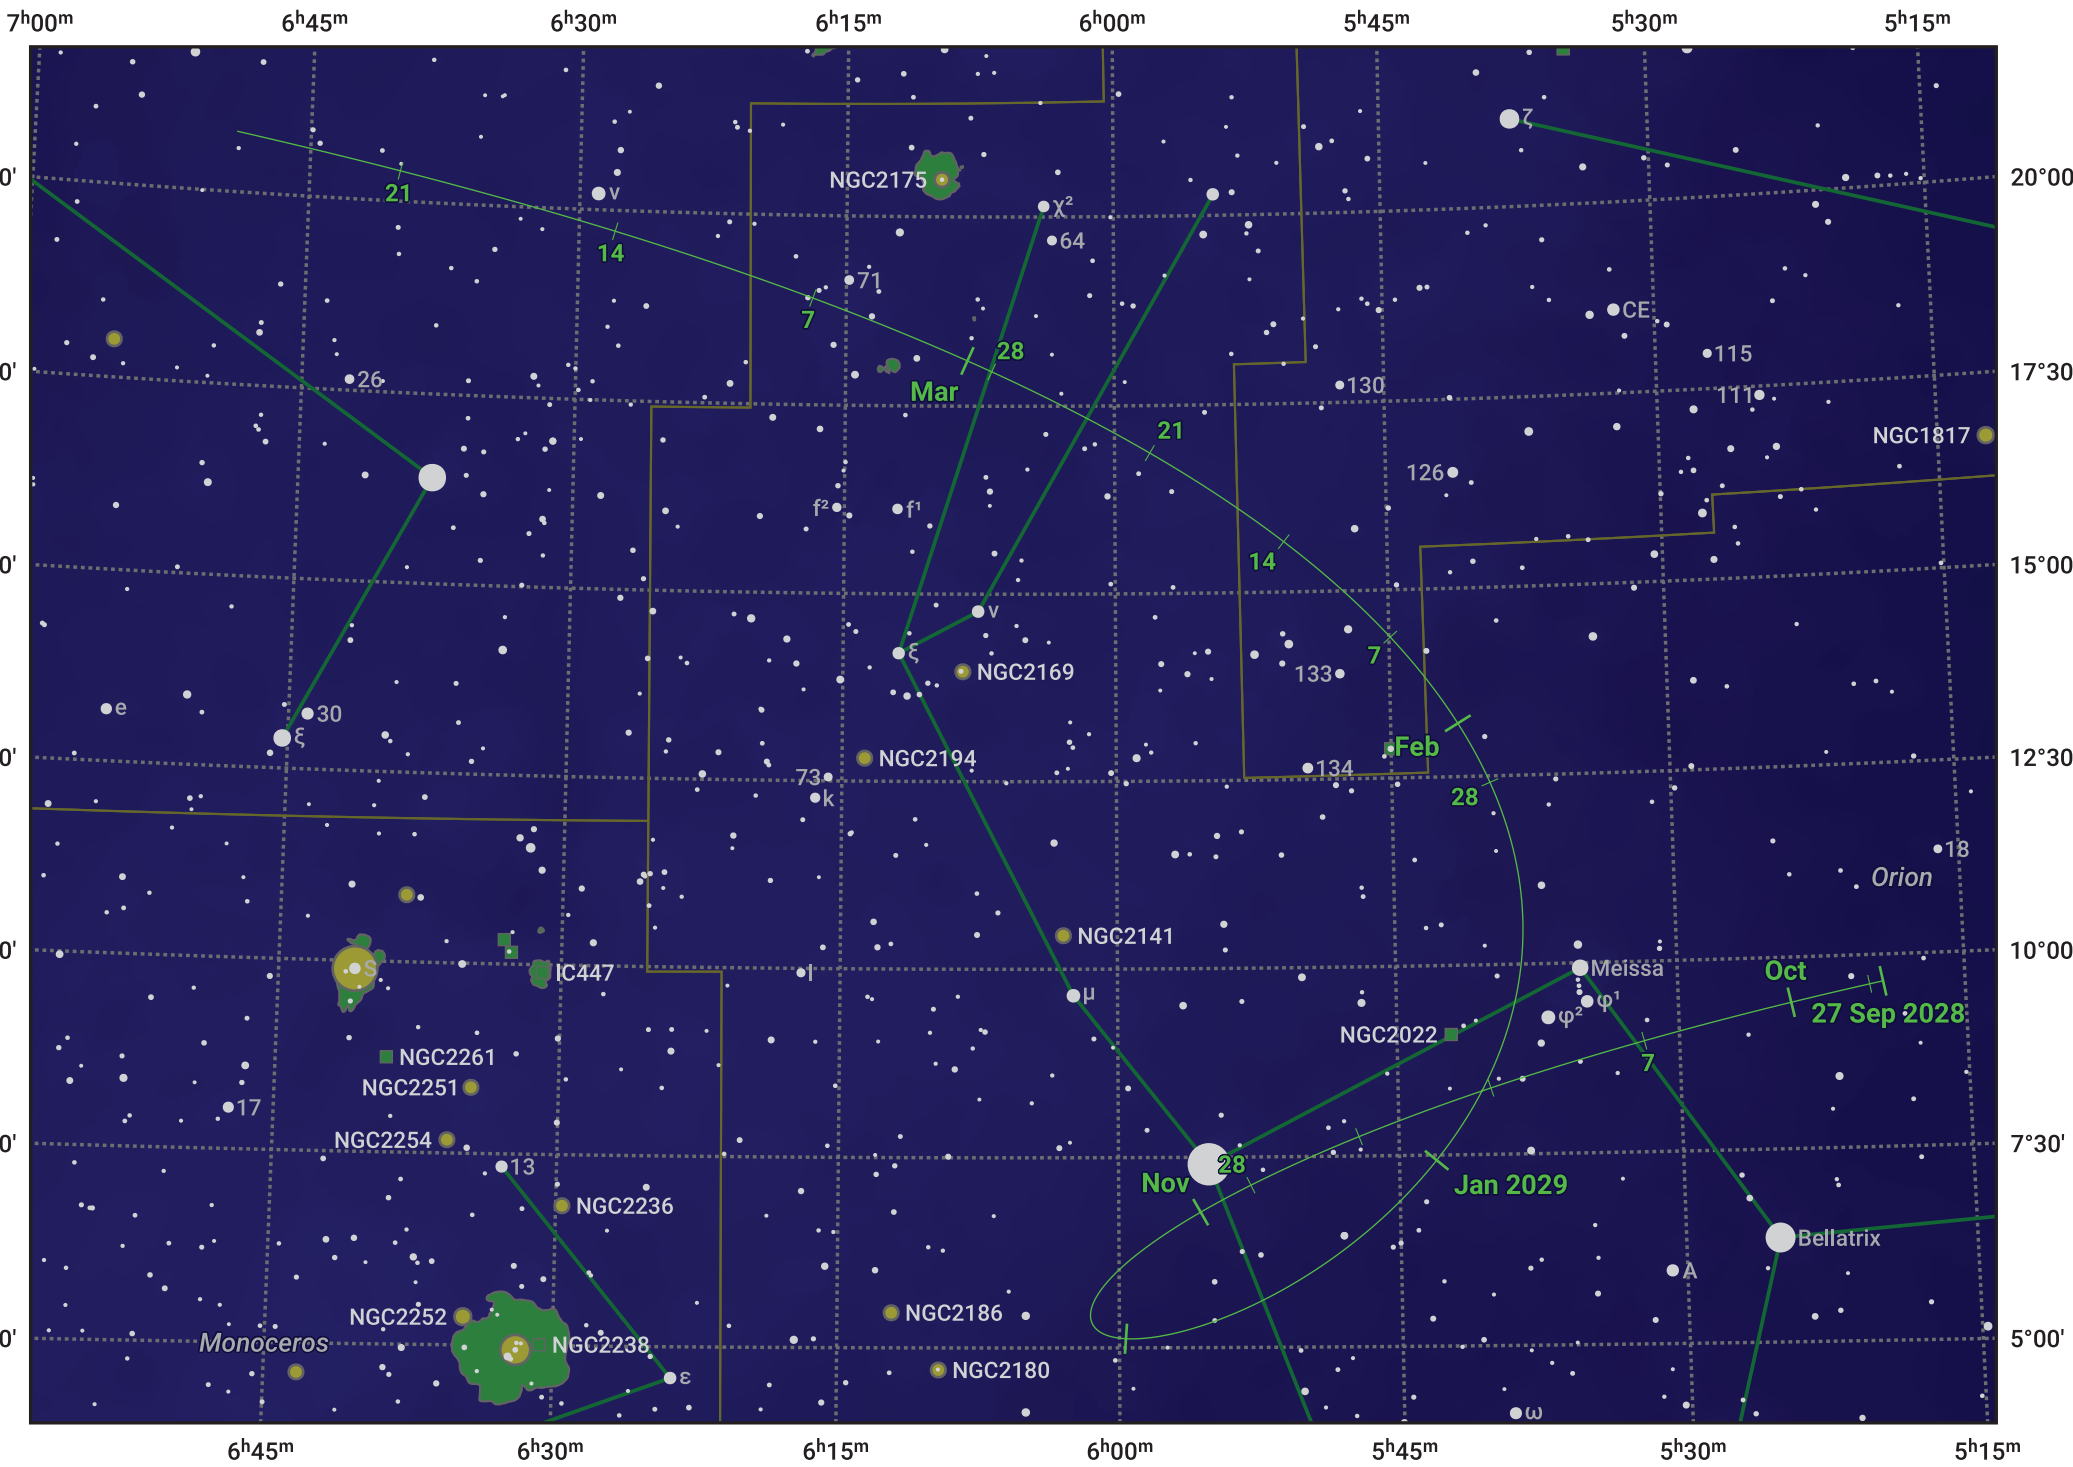

The path of 118P/Shoemaker-Levy starting on 27 Sep 2028

© Dominic Ford 2011–2024. Date markers placed at midnight UTC. Downloaded from <https://in-the-sky.org>

— Ecliptic Plane

- Galaxy
- Bright nebula
- Open cluster
- ⊕ Globular cluster

Date	Mag
2028 Nov 1	11.4
2028 Nov 4	11.3
2029 Jan 1	10.5
2029 Mar 1	11.5