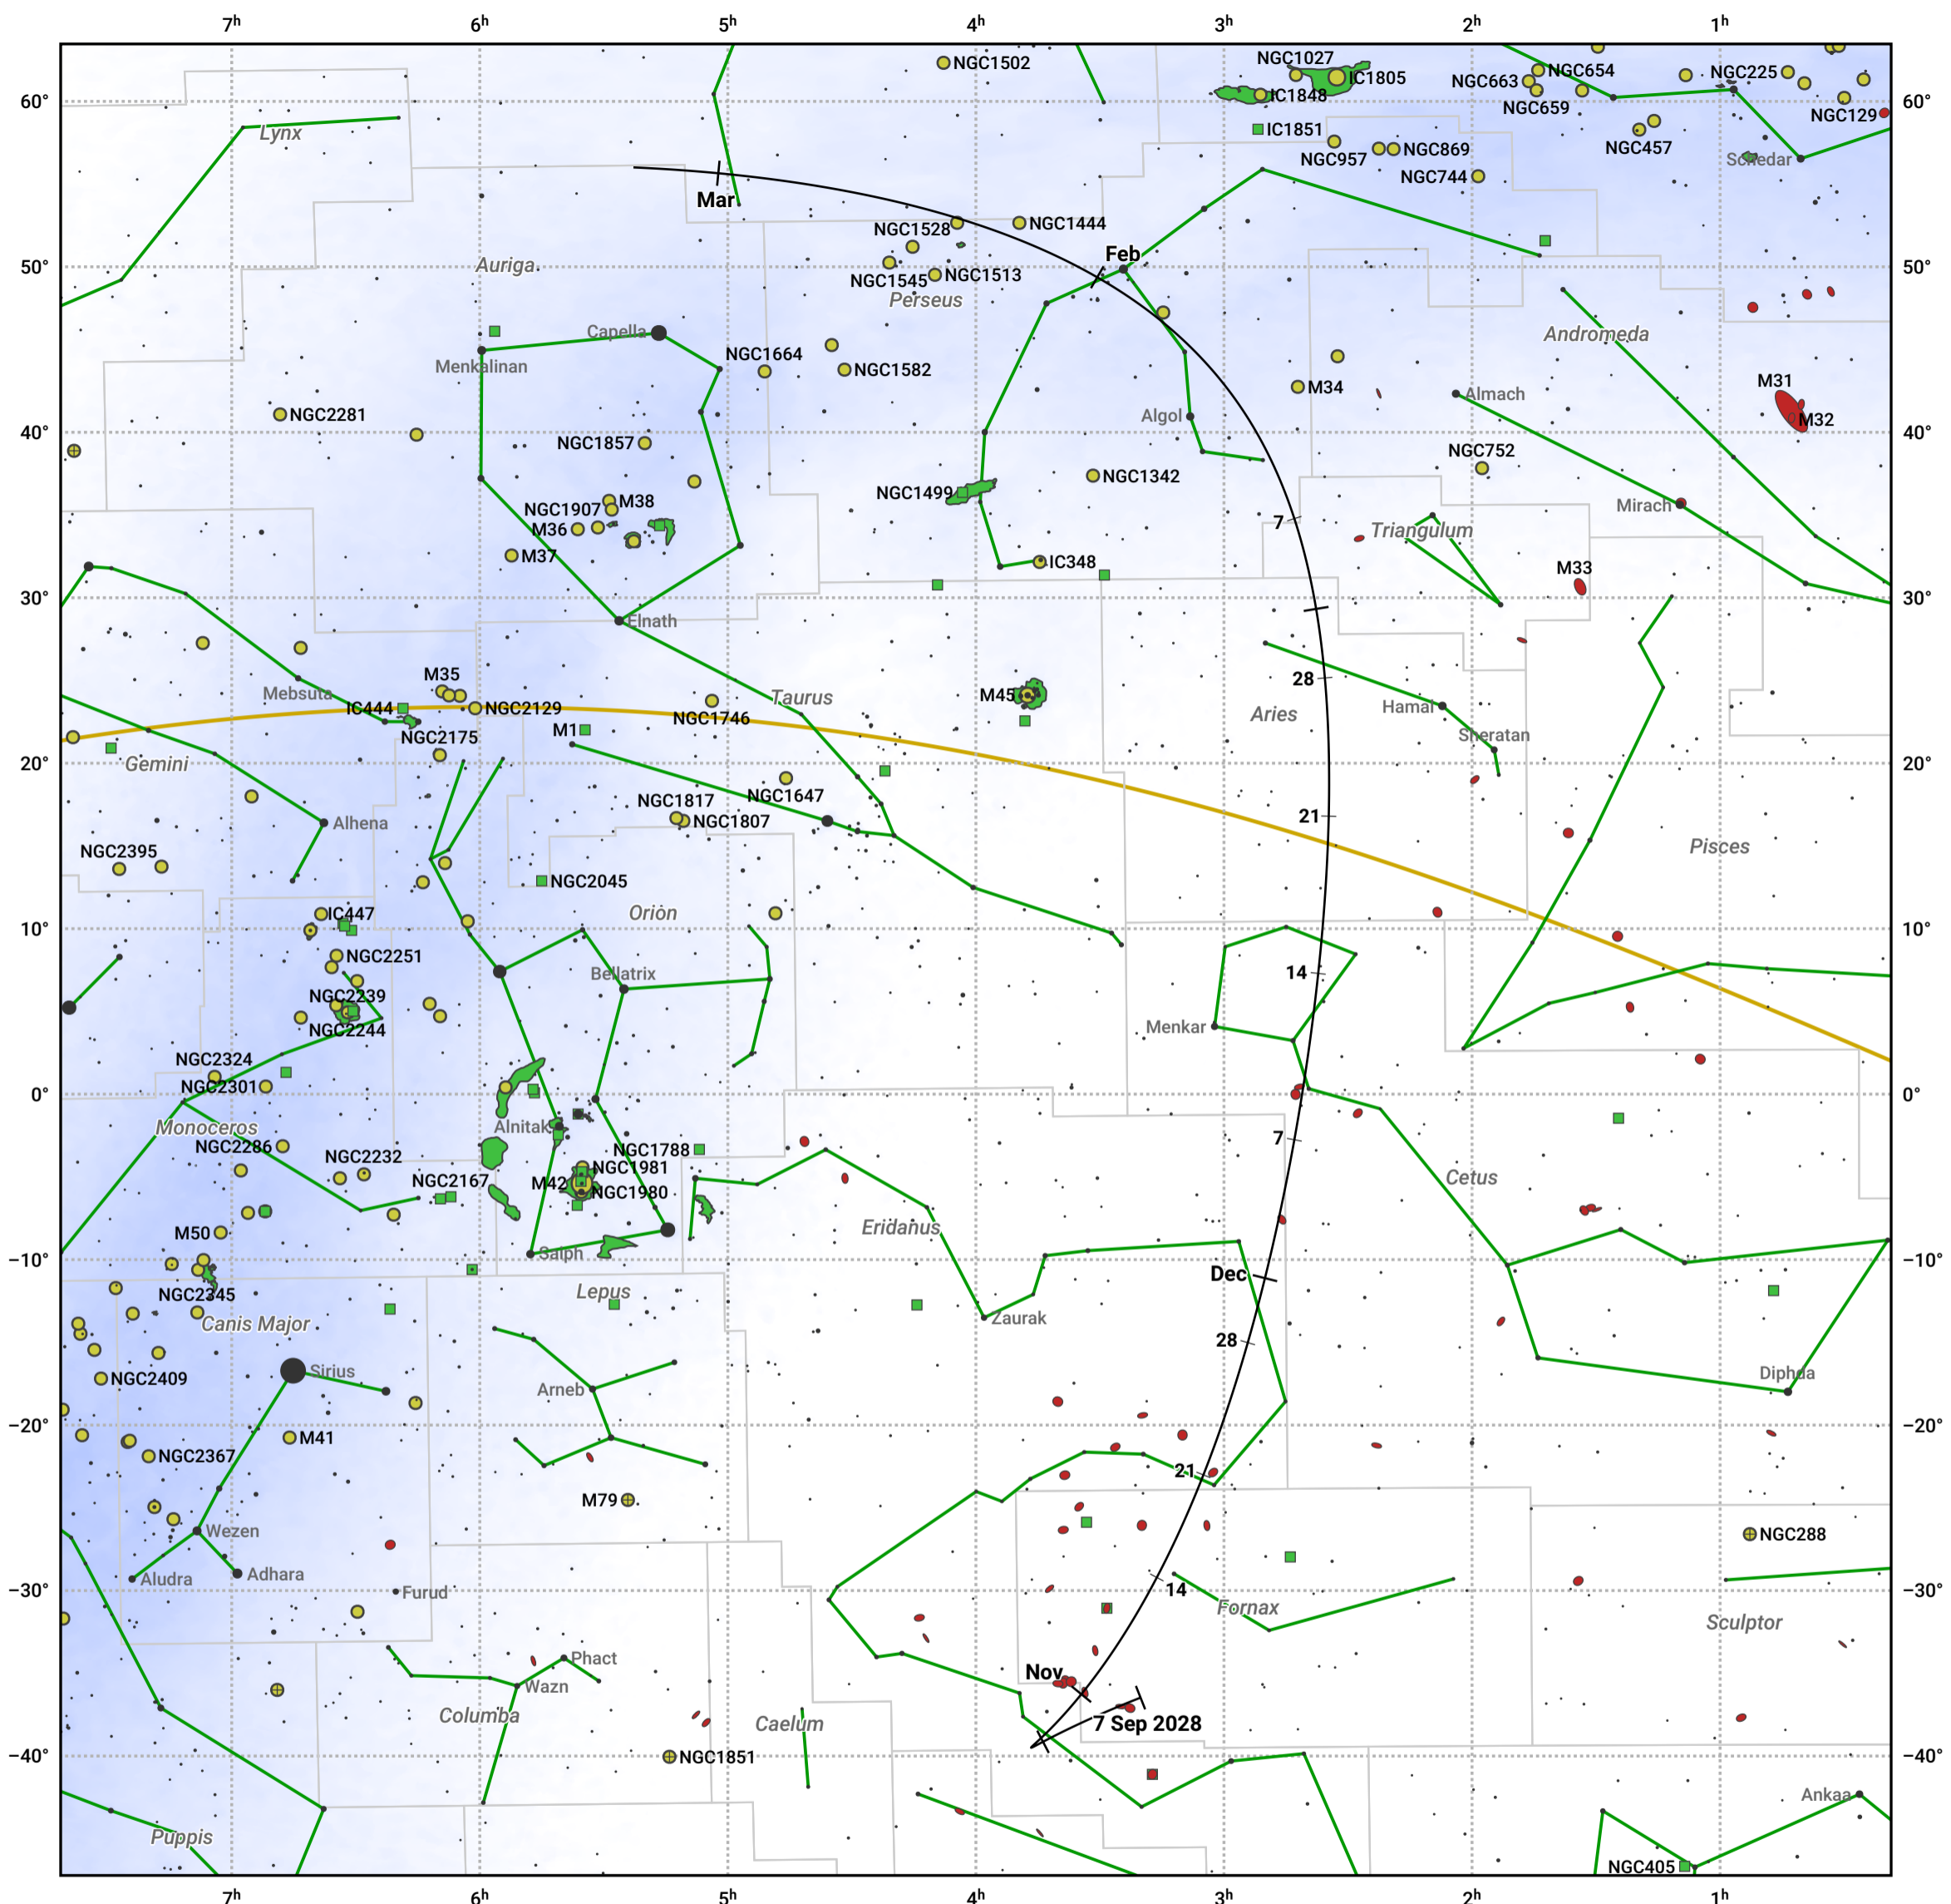

# The path of 19P/Borrelly starting on 7 Sep 2028

© Dominic Ford 2011–2024. Date markers placed at midnight UTC. Downloaded from <https://in-the-sky.org>

Magnitude scale: 6.0 5.0 4.0 3.0 2.0 1.0 0.0 -1.0 -2.0

— Ecliptic Plane

Galaxy Bright nebula Open cluster Globular cluster

Date	Mag
2028 Sep 29	10.2
2028 Oct 22	9.1
2028 Nov 1	8.7
2028 Nov 14	8.1
2029 Jan 1	8.2
2029 Jan 20	9.2
2029 Feb 9	10.2
2029 Mar 1	11.2
2029 Mar 2	11.2