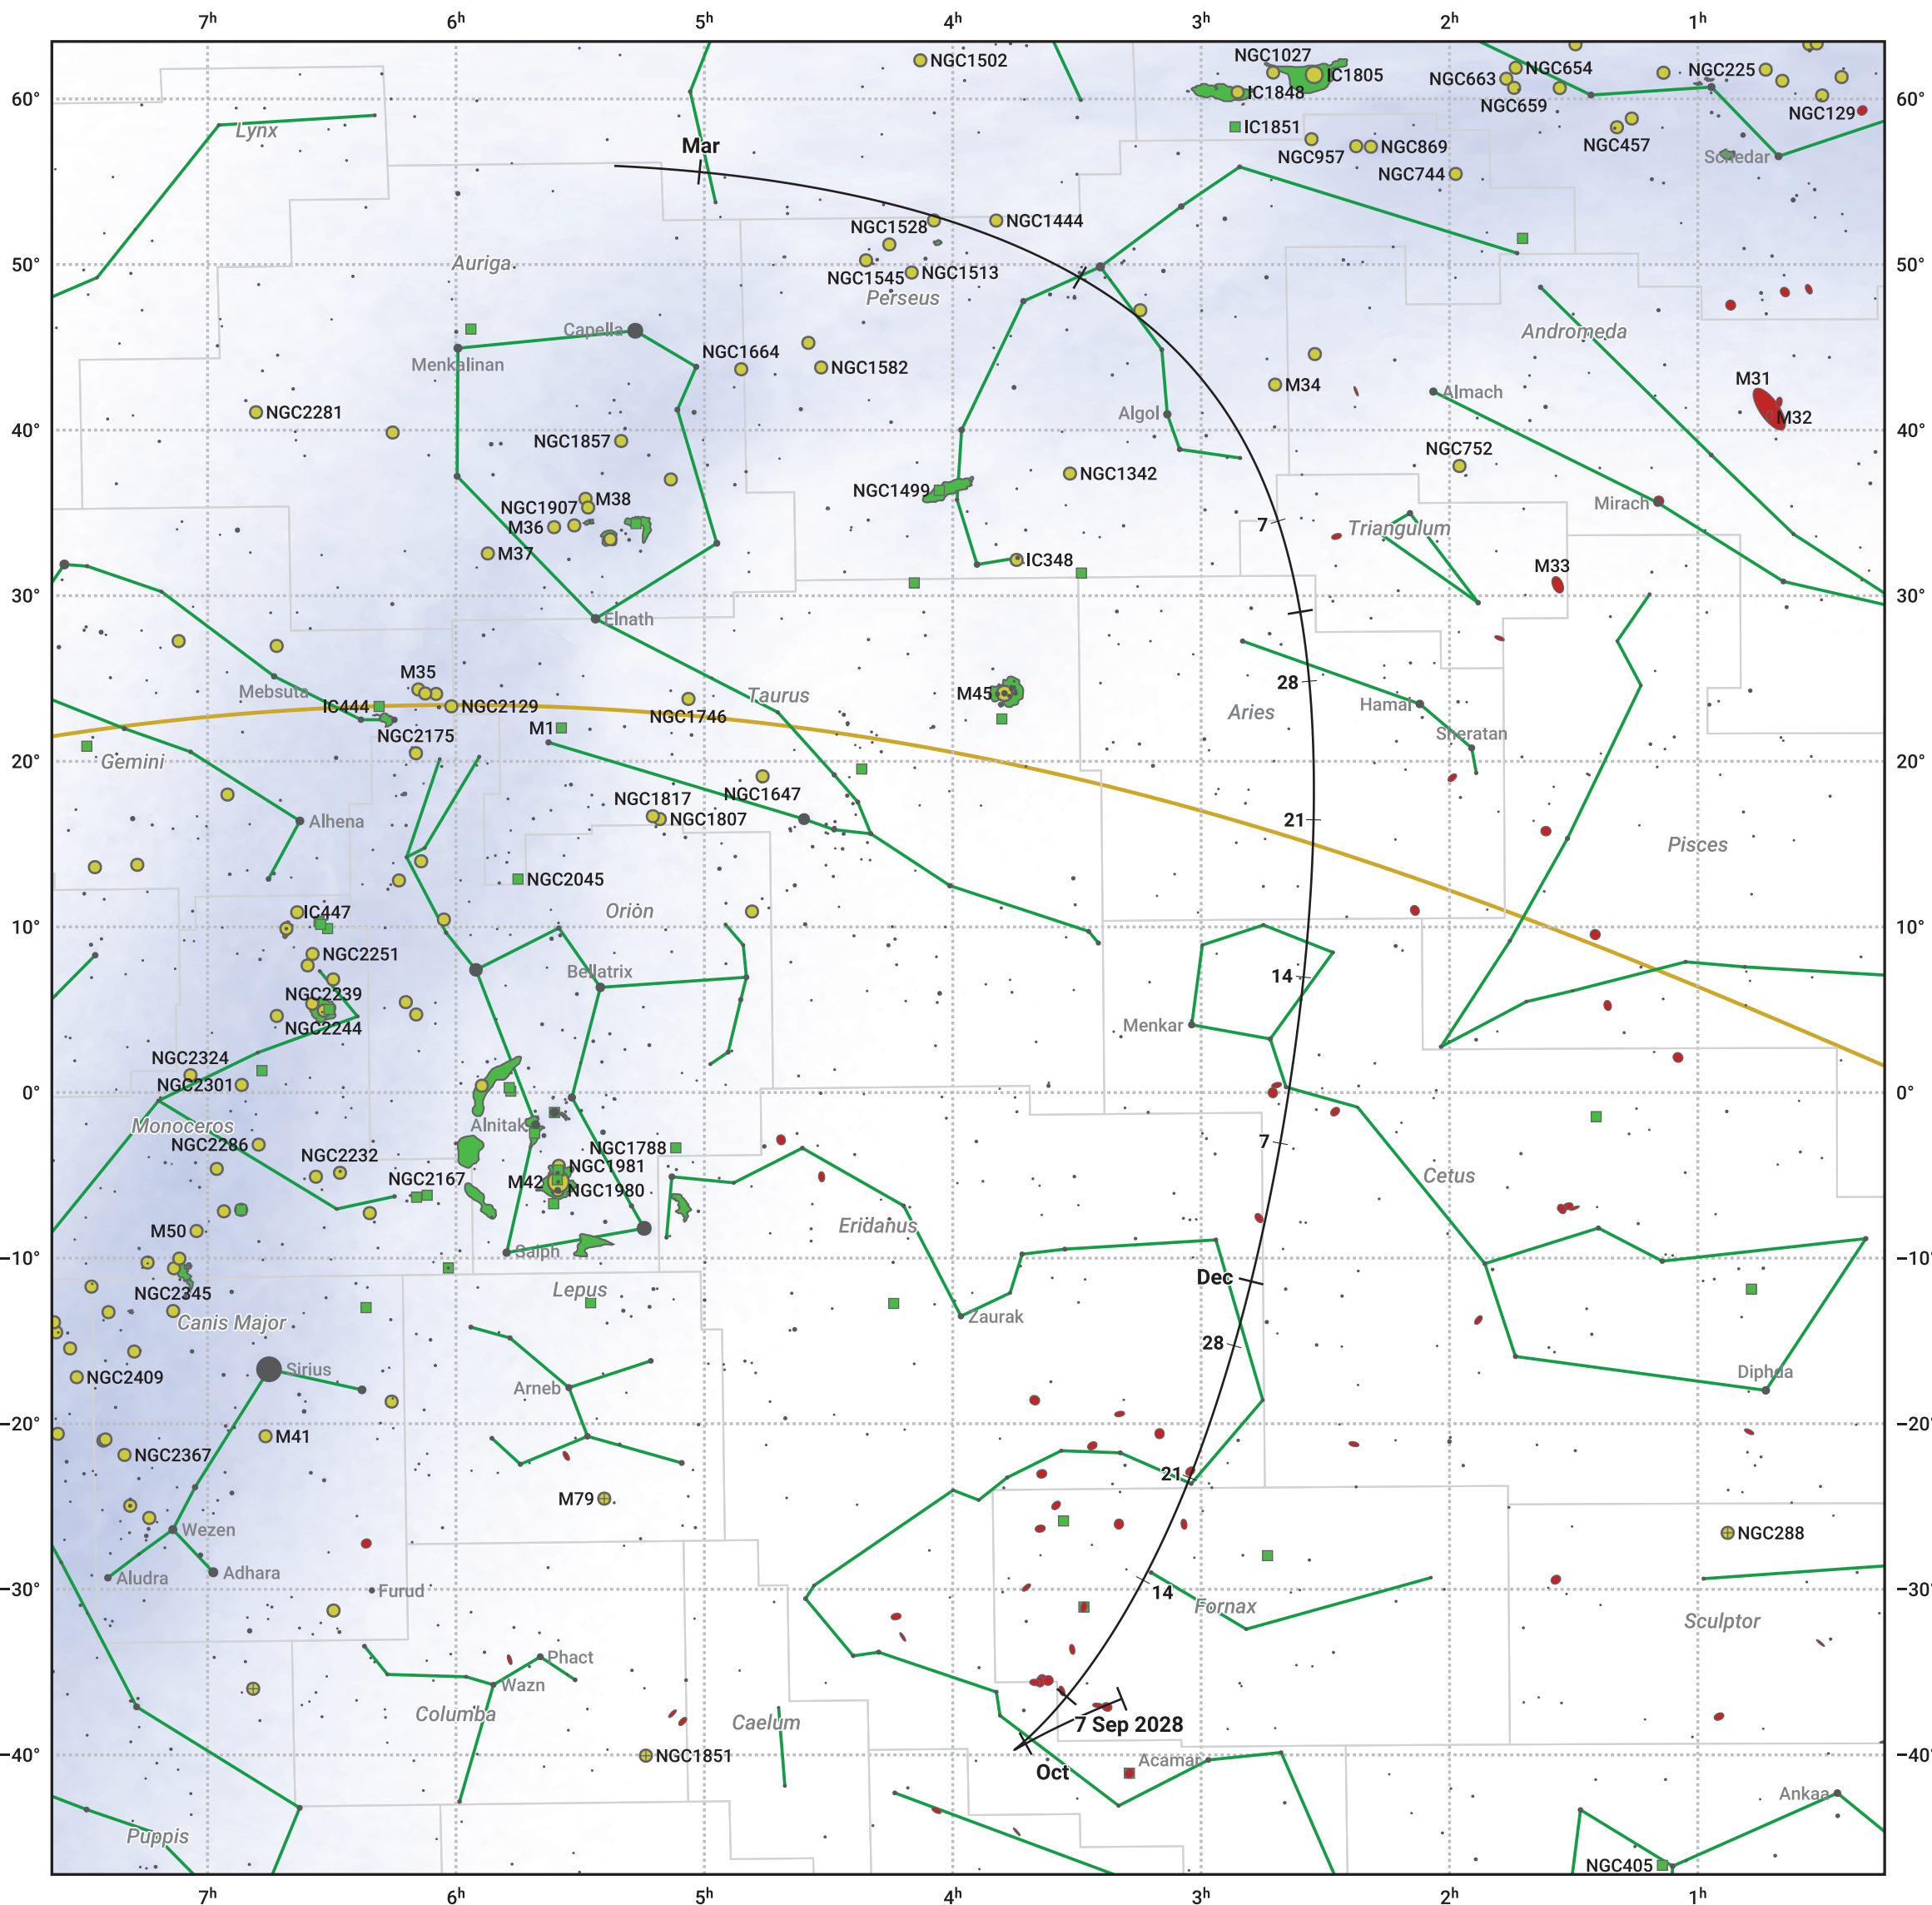

The path of 19P/Borrelly starting on 7 Sep 2028

© Dominic Ford 2011–2024. Date markers placed at midnight UTC. Downloaded from <https://in-the-sky.org>

Magnitude scale: 6.0 5.0 4.0 3.0 2.0 1.0 0.0 -1.0 -2.0

— Ecliptic Plane

Galaxy Bright nebula Open cluster Globular cluster

Date	Mag
2028 Sep 29	10.2
2028 Oct 22	9.1
2028 Nov 1	8.7
2028 Nov 14	8.1
2029 Jan 1	8.2
2029 Jan 20	9.2
2029 Feb 9	10.2
2029 Mar 1	11.2
2029 Mar 2	11.2