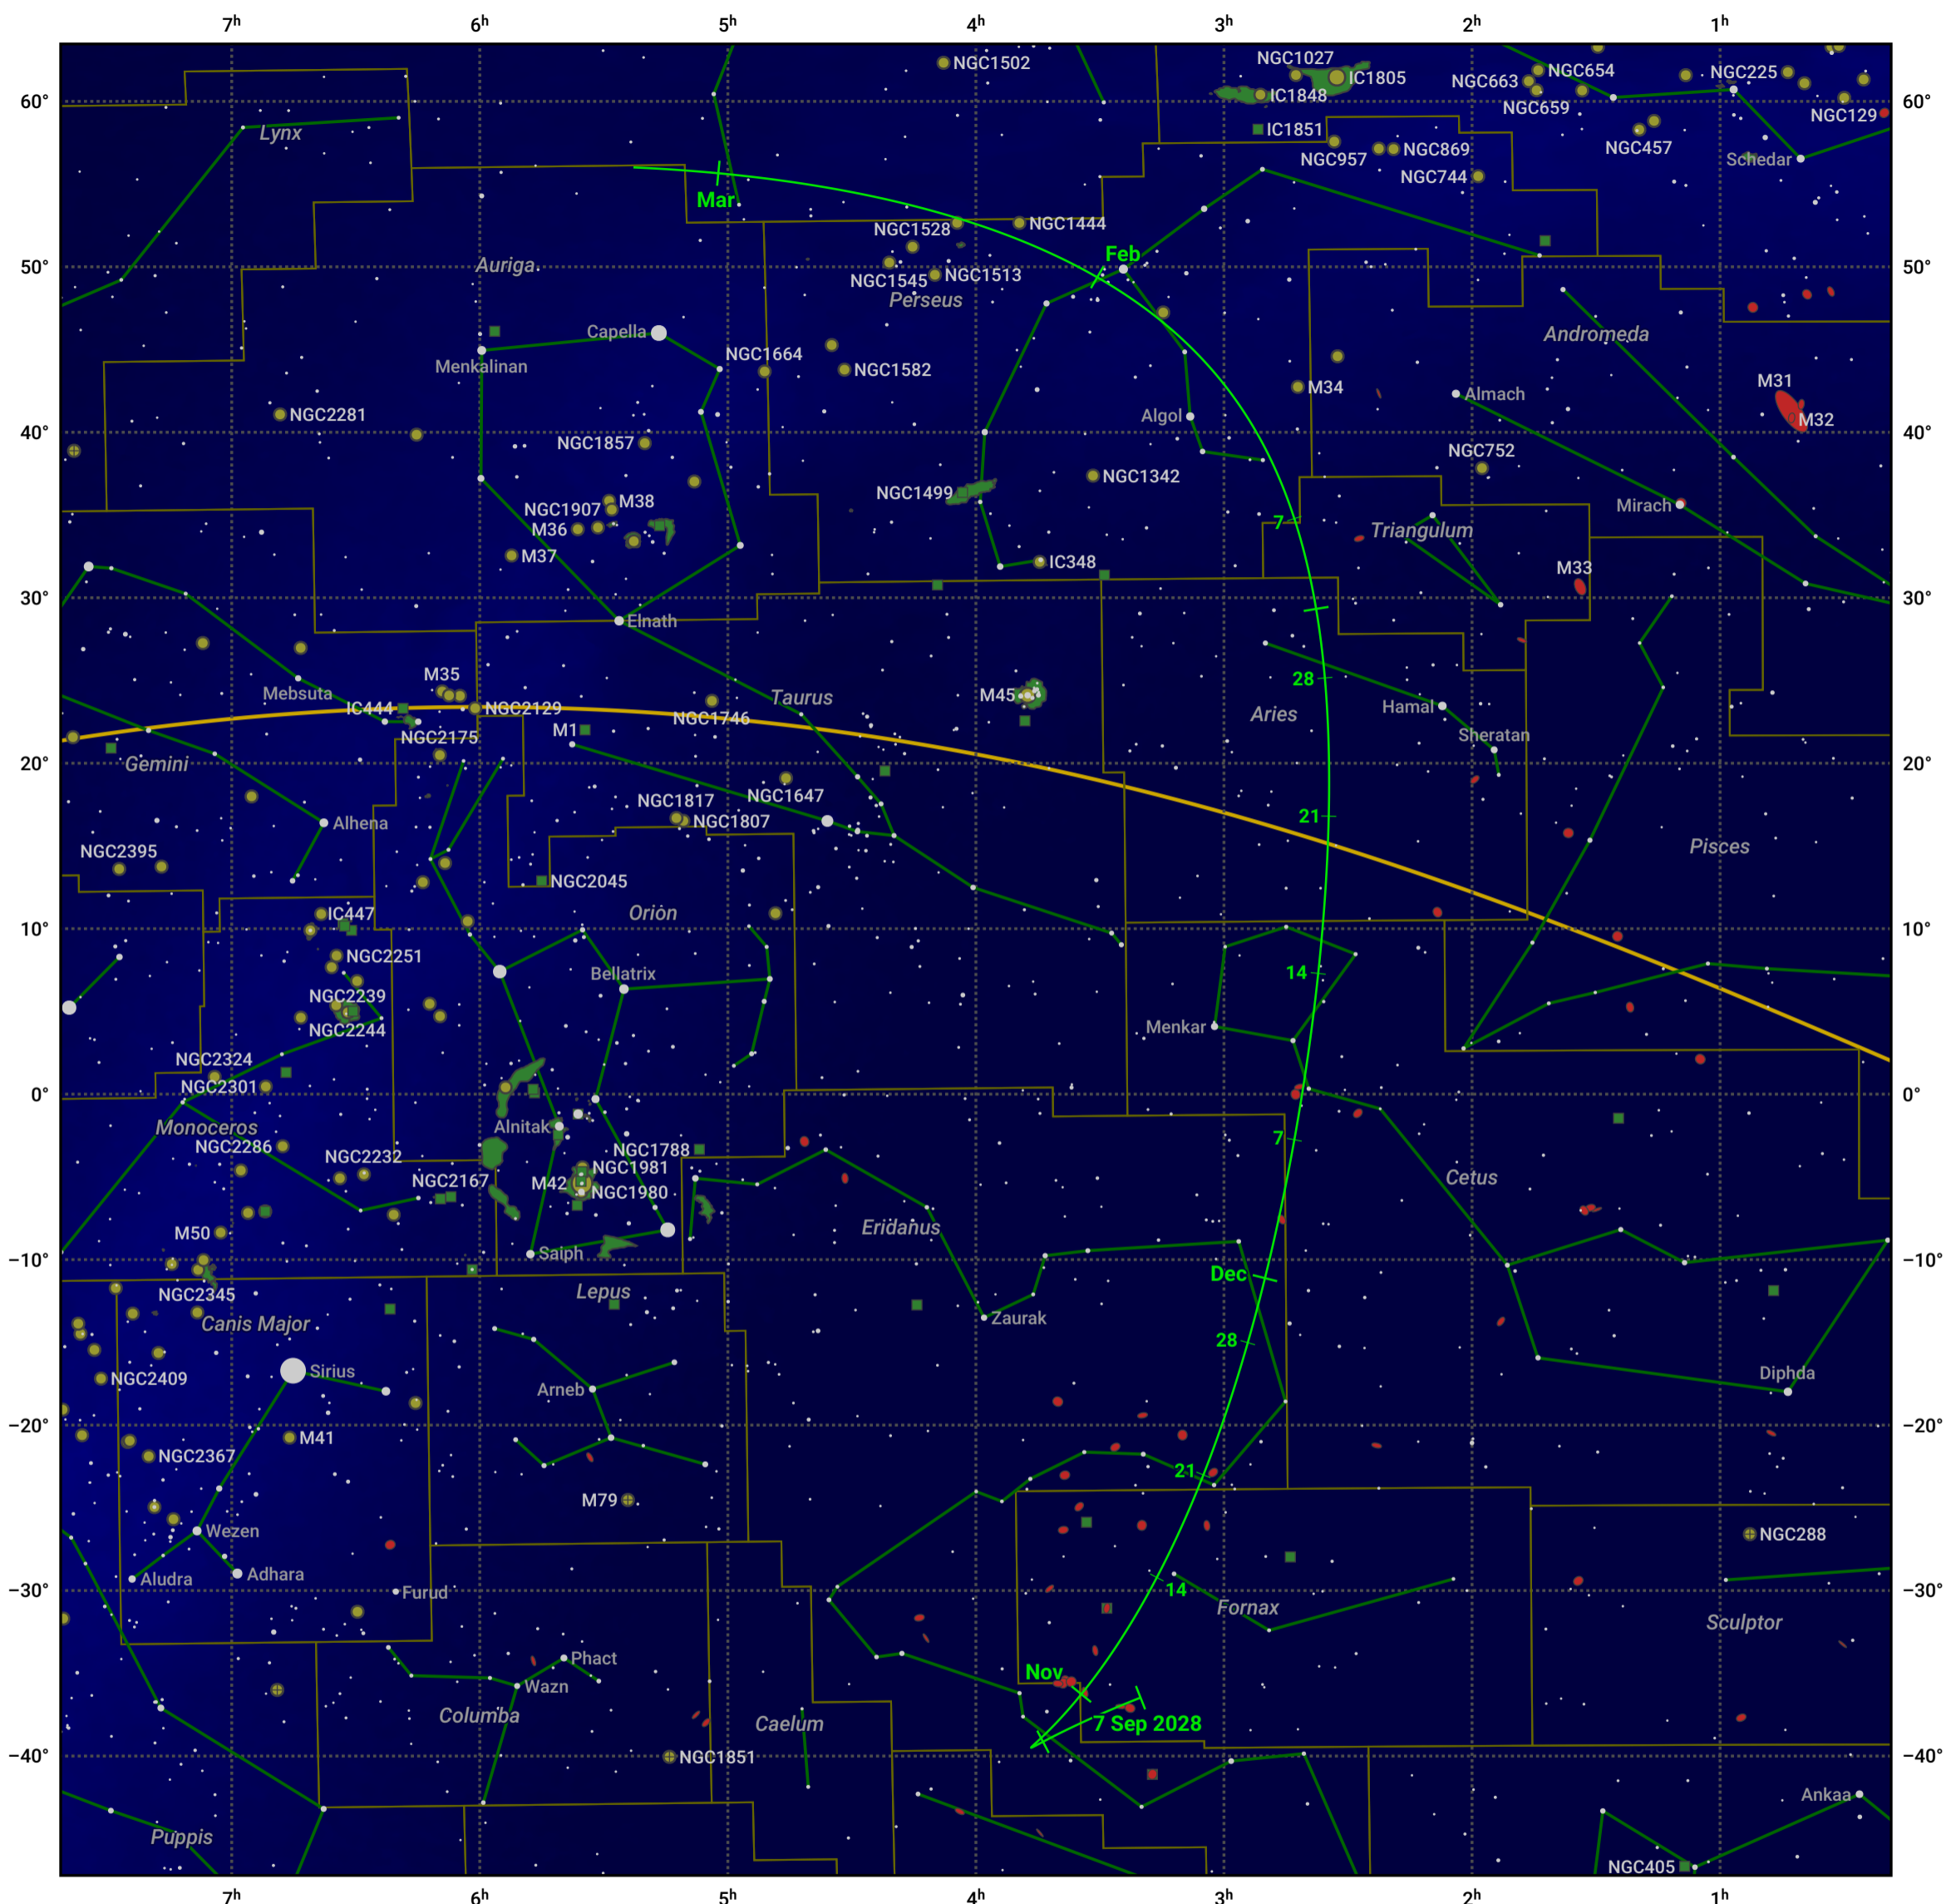

The path of 19P/Borrelly starting on 7 Sep 2028

© Dominic Ford 2011–2024. Date markers placed at midnight UTC. Downloaded from <https://in-the-sky.org>

Date	Mag
2028 Sep 29	10.2
2028 Oct 22	9.1
2028 Nov 1	8.7
2028 Nov 14	8.1
2029 Jan 1	8.2
2029 Jan 20	9.2
2029 Feb 9	10.2
2029 Mar 1	11.2
2029 Mar 2	11.2