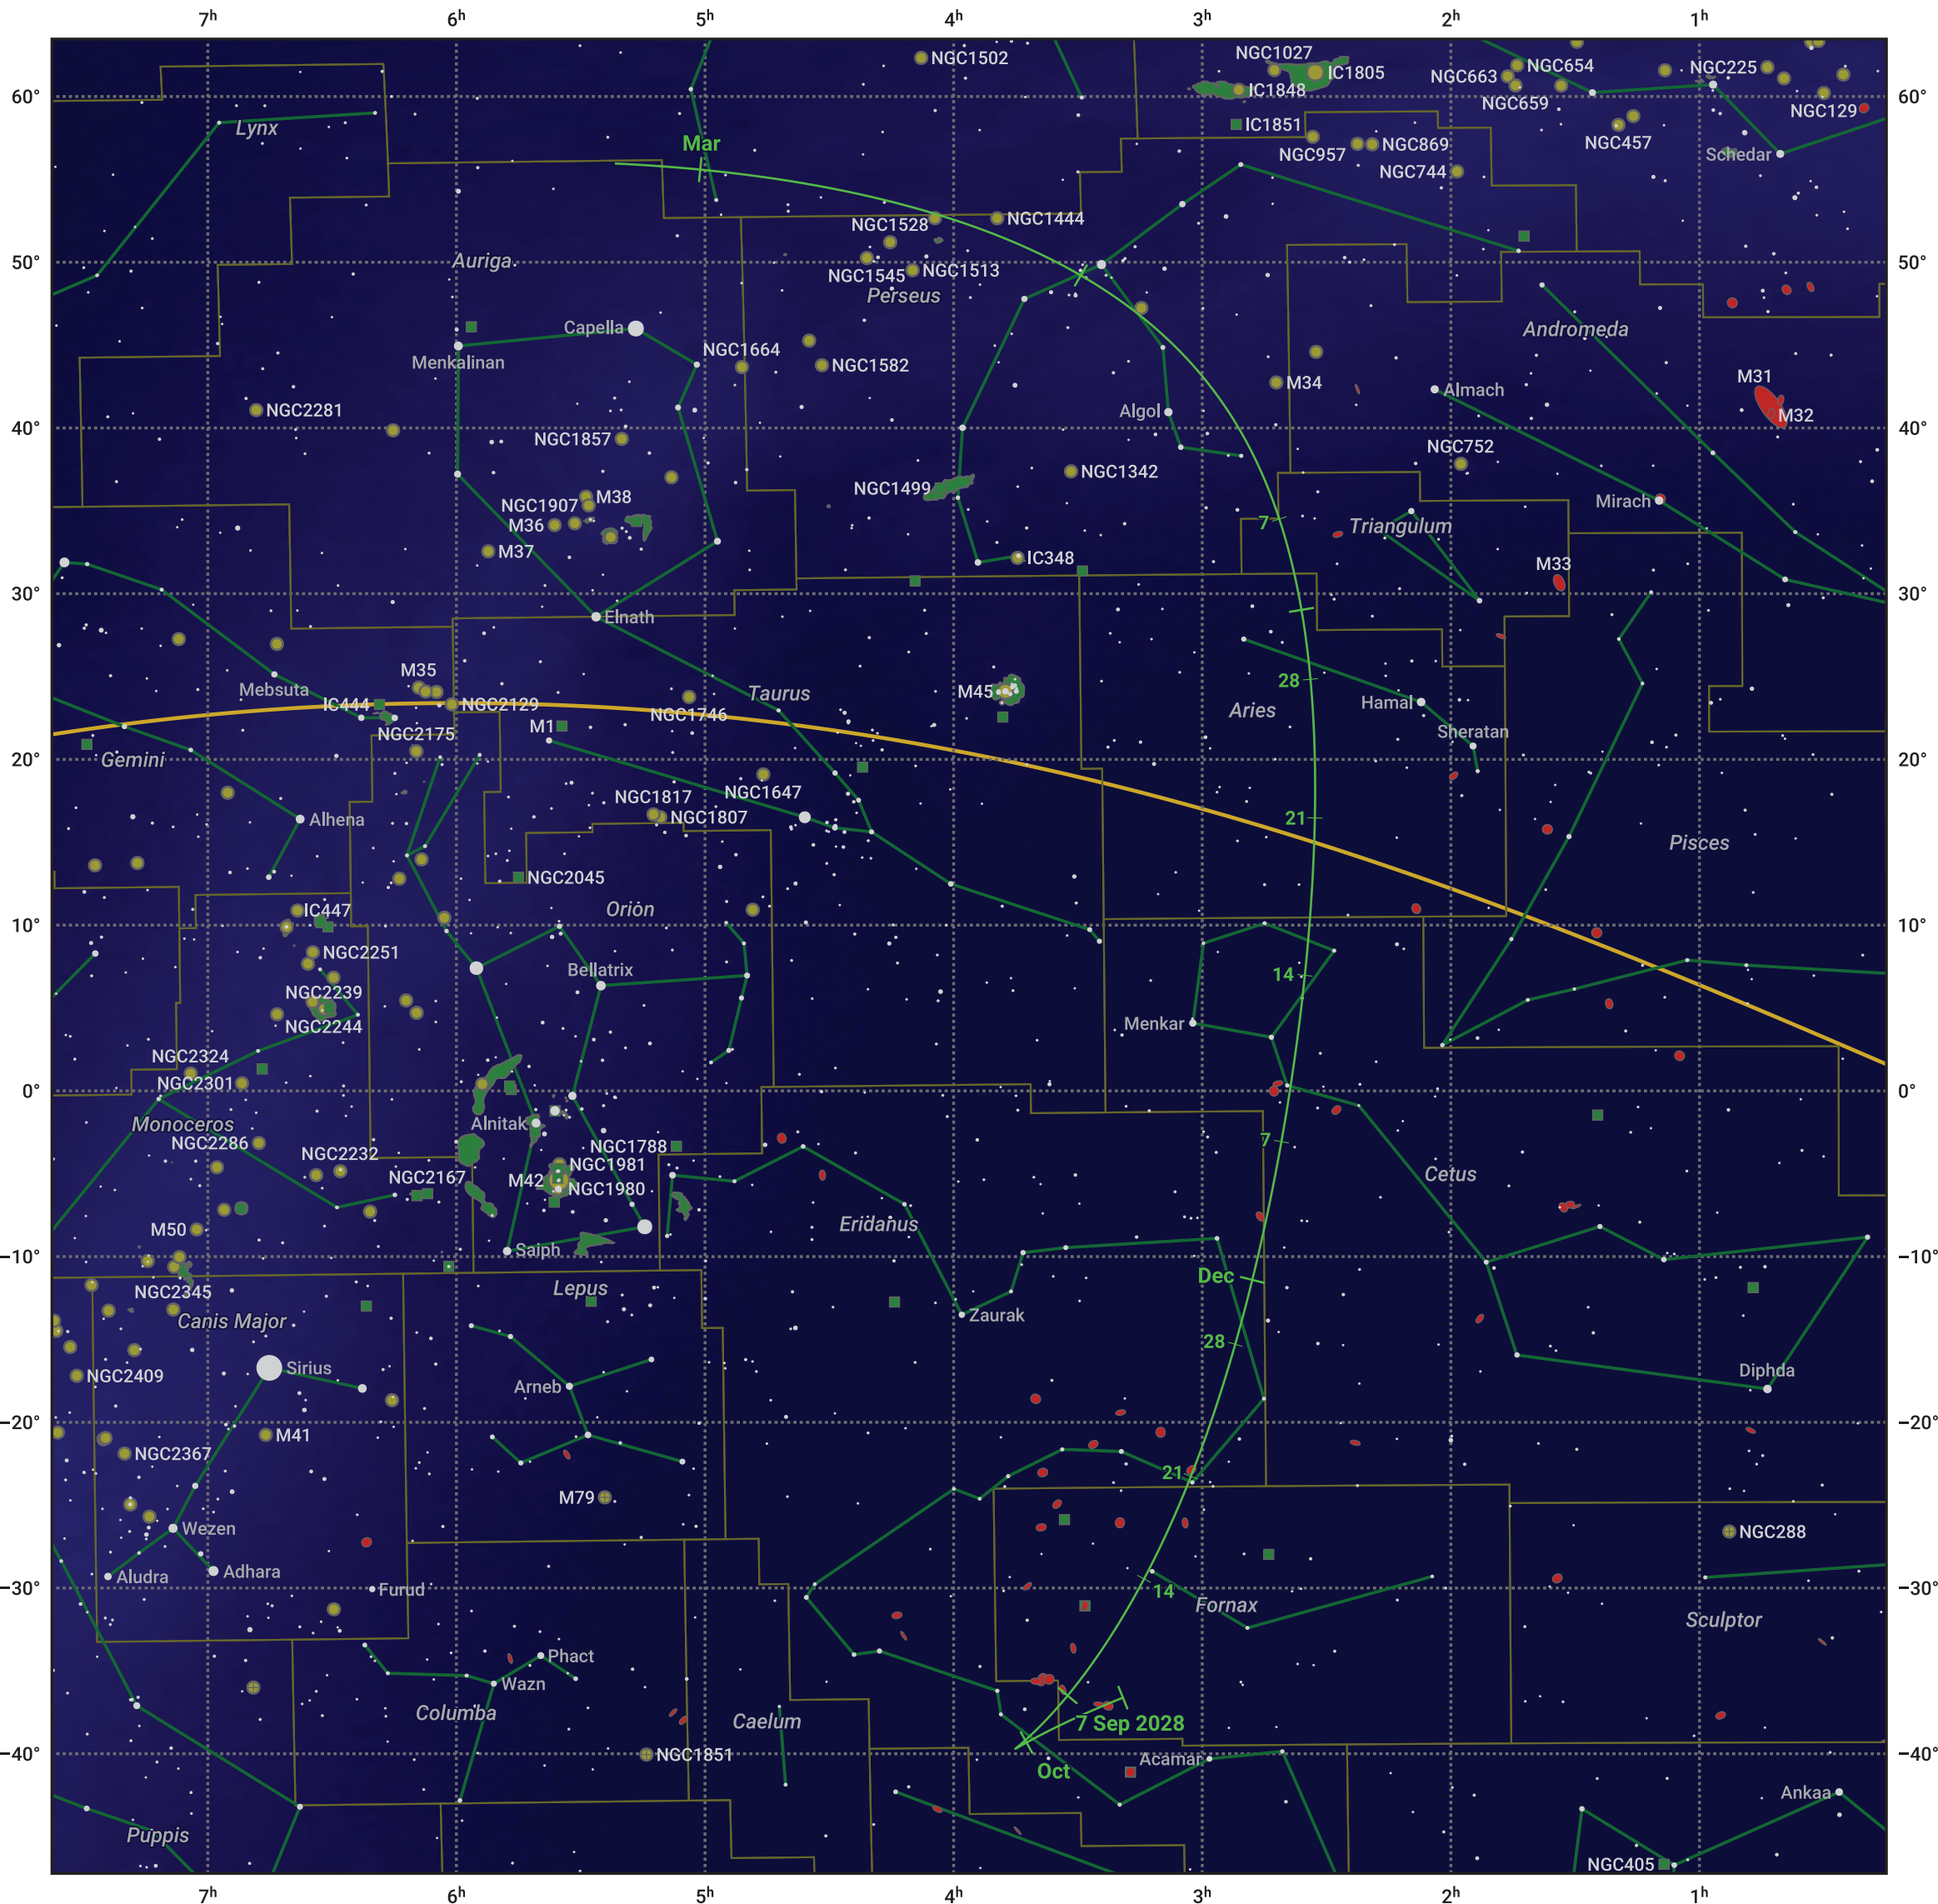

The path of 19P/Borrelly starting on 7 Sep 2028

© Dominic Ford 2011–2024. Date markers placed at midnight UTC. Downloaded from <https://in-the-sky.org>

Magnitude scale: 6.0 5.0 4.0 3.0 2.0 1.0 0.0 -1.0 -2.0

— Ecliptic Plane

Galaxy Bright nebula Open cluster Globular cluster

Date	Mag
2028 Sep 29	10.2
2028 Oct 22	9.1
2028 Nov 1	8.7
2028 Nov 14	8.1
2029 Jan 1	8.2
2029 Jan 20	9.2
2029 Feb 9	10.2
2029 Mar 1	11.2
2029 Mar 2	11.2