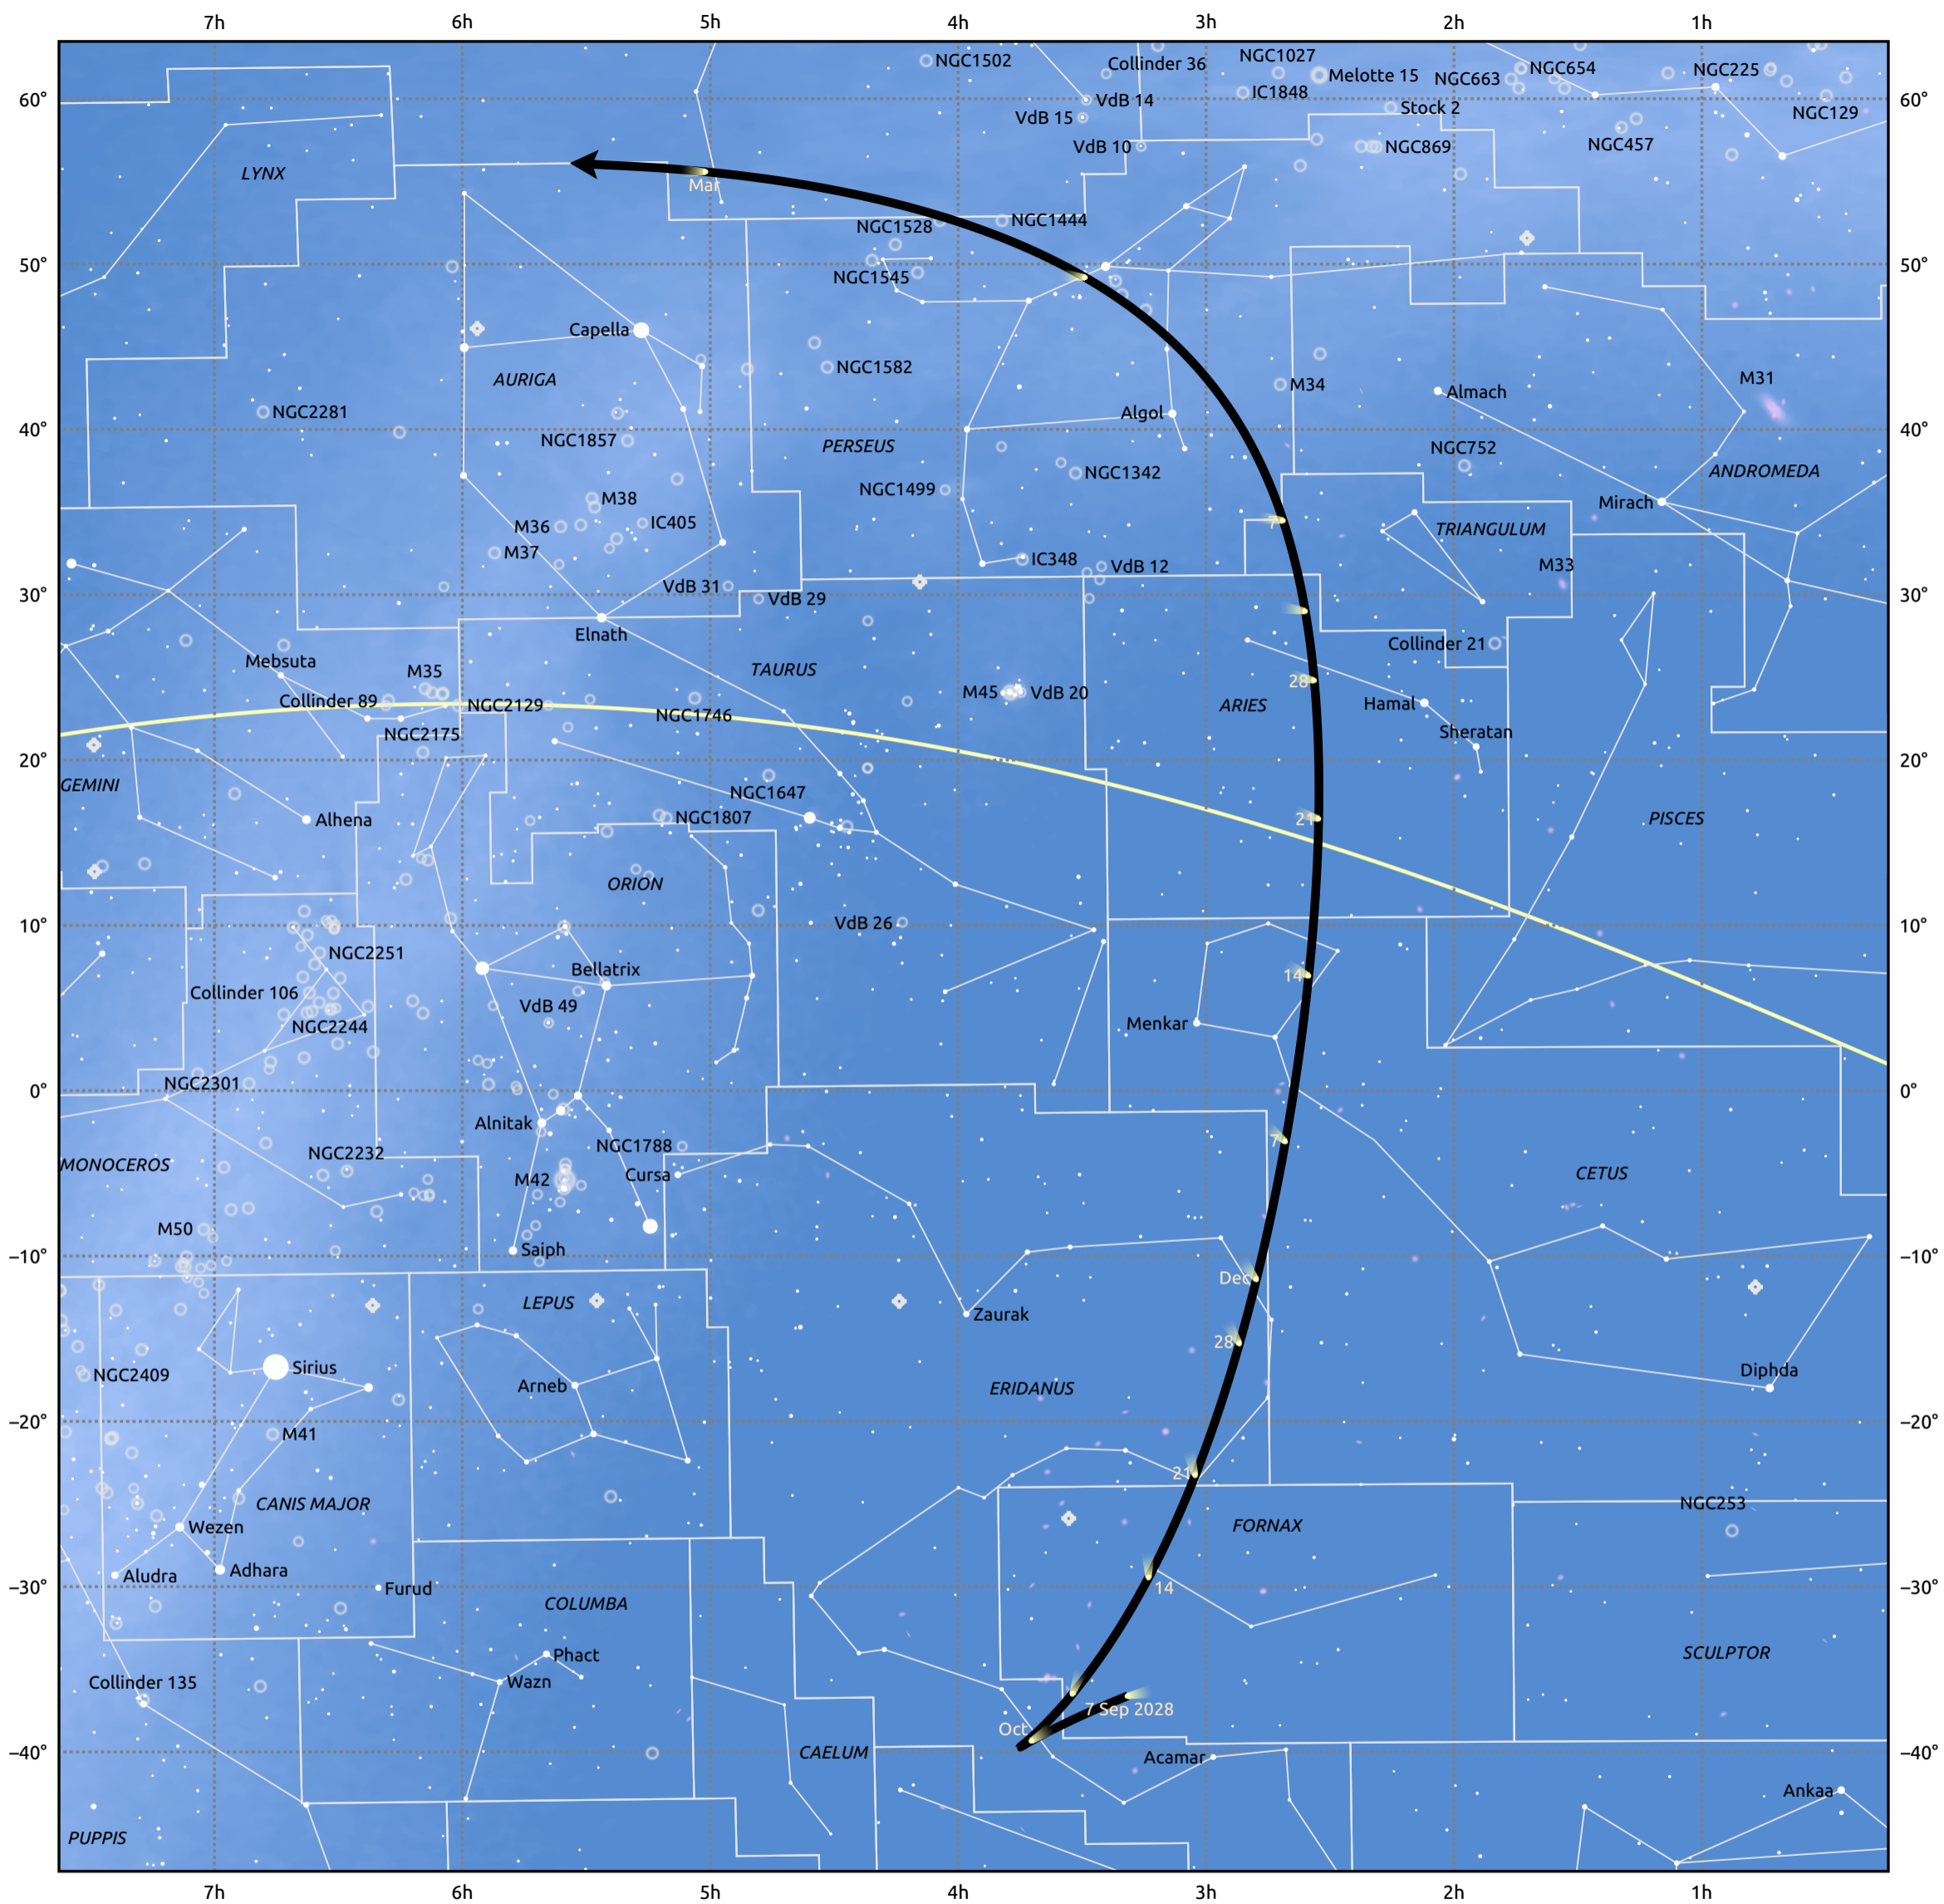

The path of 19P/Borrelly starting on 7 Sep 2028

© Dominic Ford 2011–2025. Date markers placed at midnight UTC. Downloaded from <https://in-the-sky.org>

Magnitude scale: · 6.0 · 5.0 · 4.0 · 3.0 · 2.0 · 1.0 ● 0.0 ● -1.0 ● -2.0

— Ecliptic Plane

Galaxy Bright nebula Open cluster Globular cluster Planetary nebula

Date	Mag
2028 Sep 29	10.2
2028 Oct 22	9.1
2028 Nov 1	8.7
2028 Nov 14	8.1
2029 Jan 1	8.2
2029 Jan 20	9.2
2029 Feb 9	10.2
2029 Mar 1	11.2
2029 Mar 2	11.2