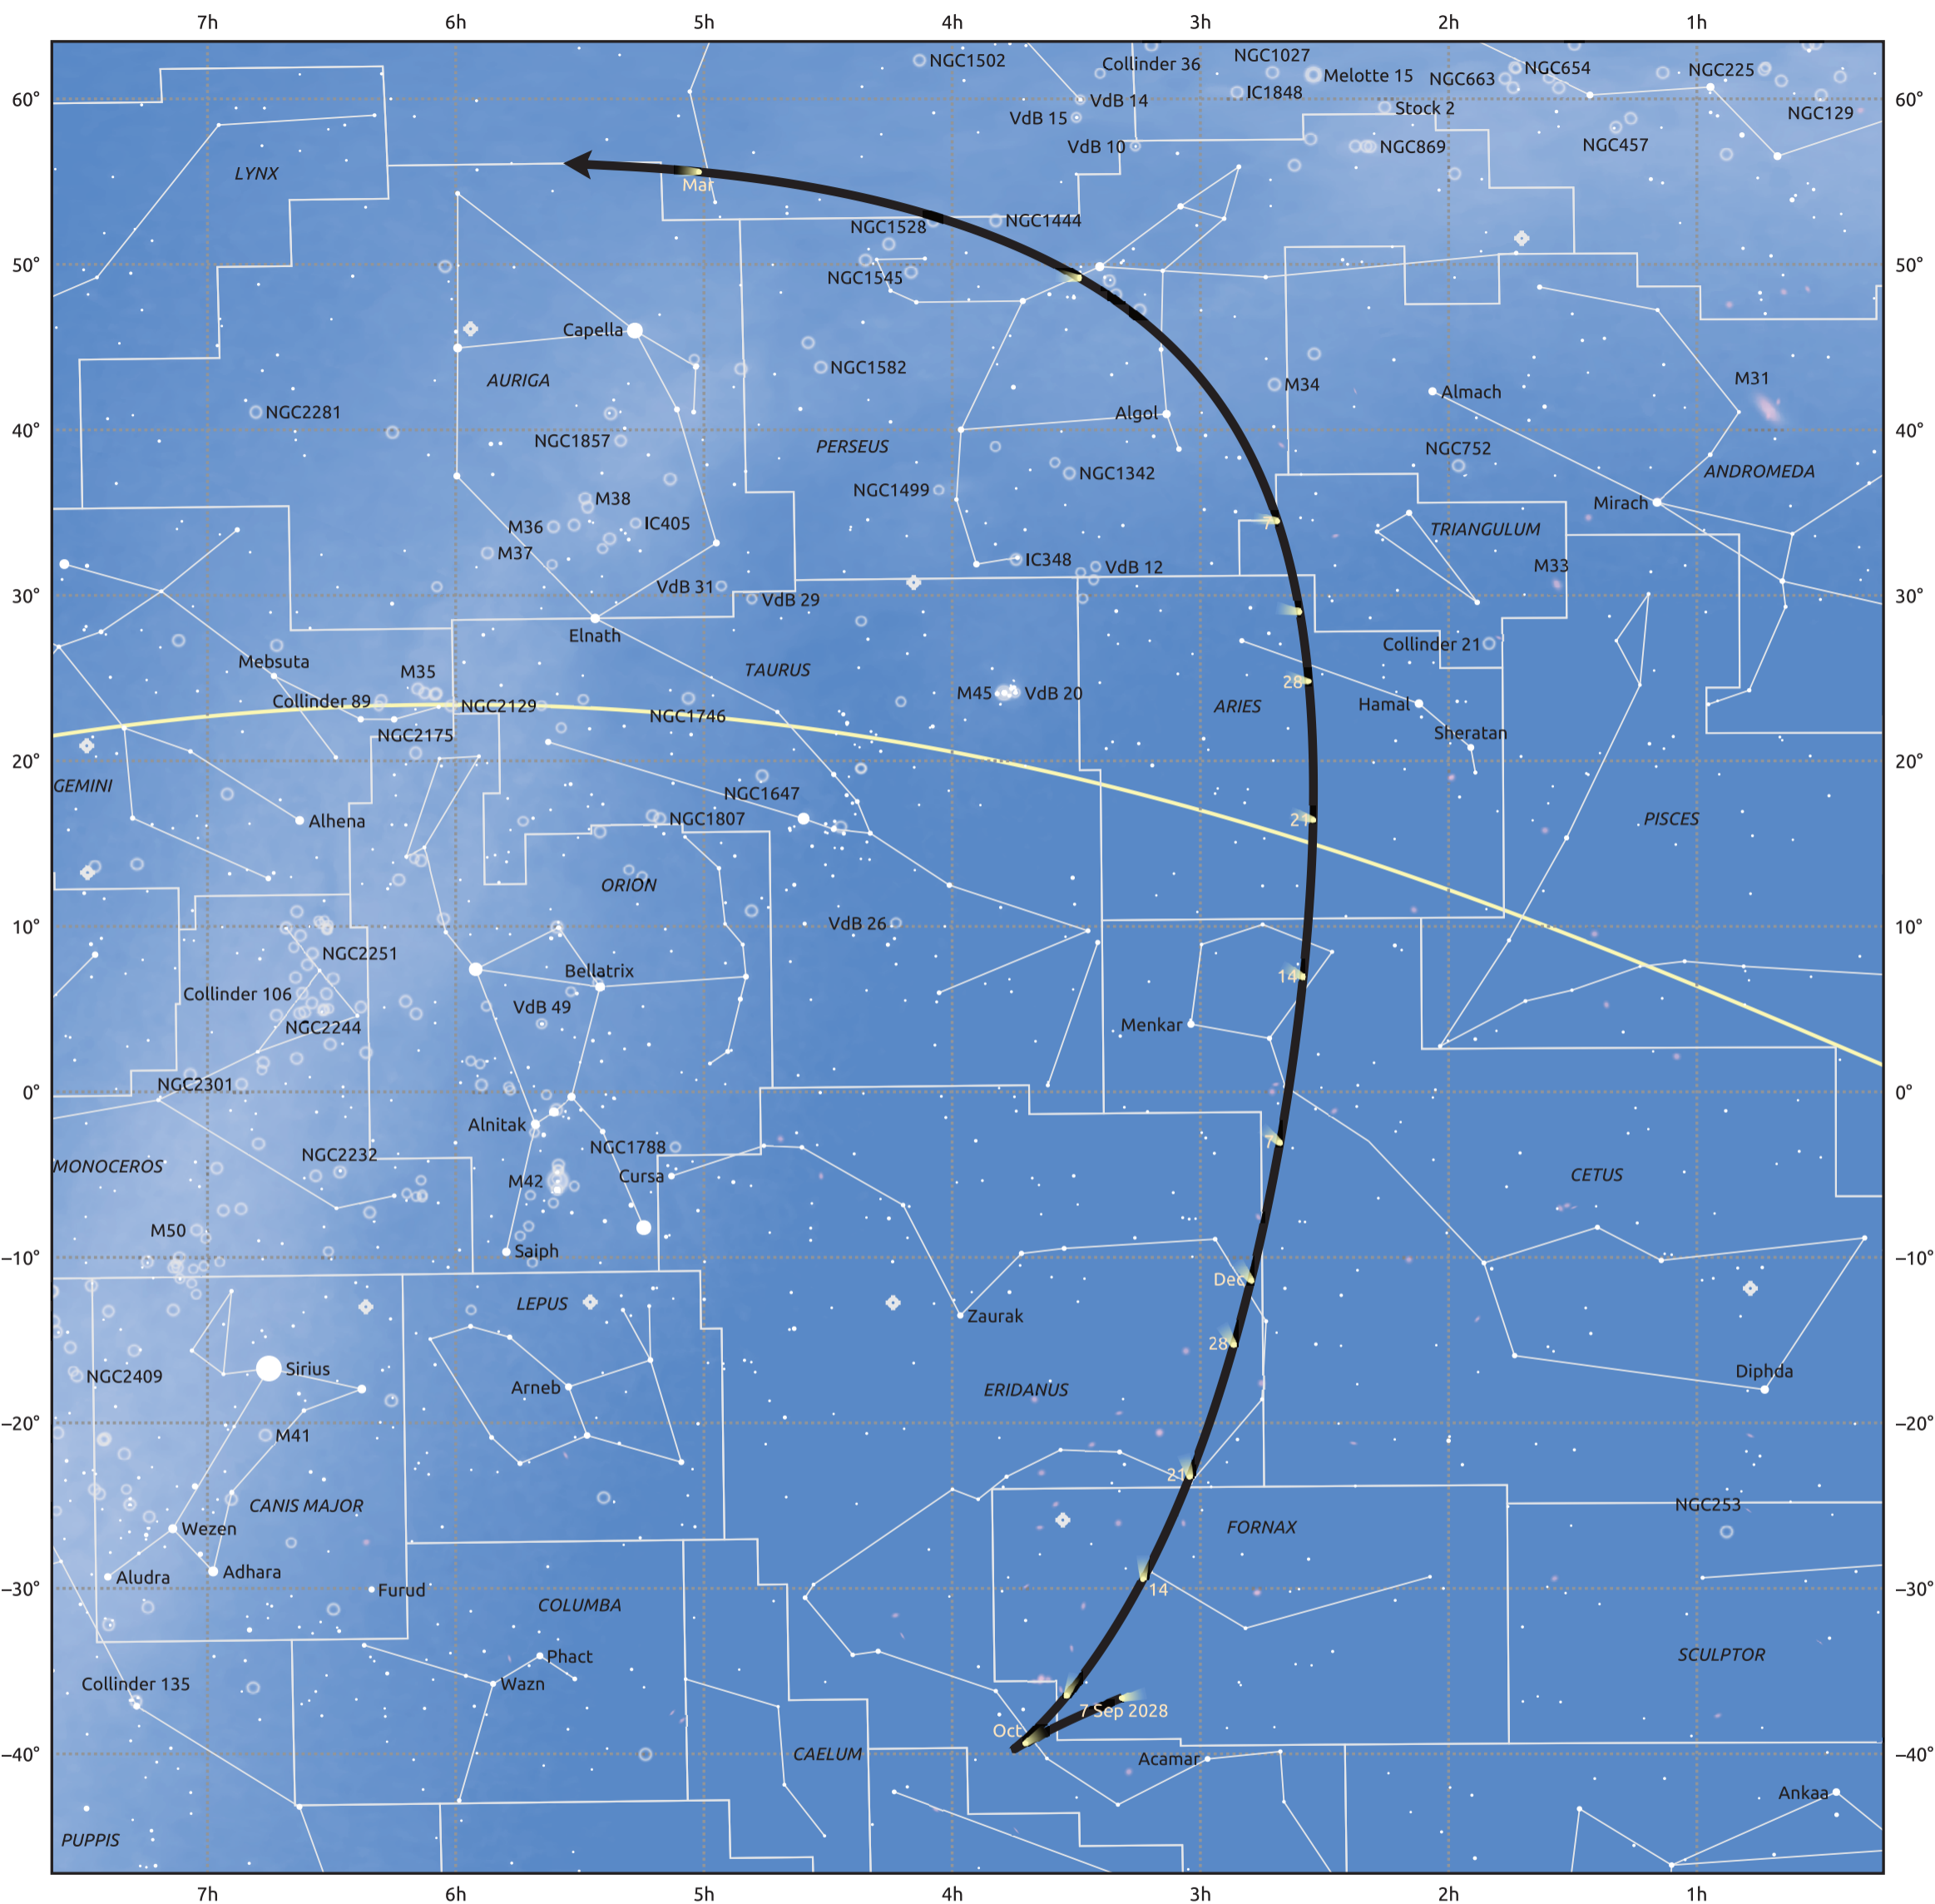

The path of 19P/Borrelly starting on 7 Sep 2028

© Dominic Ford 2011–2025. Date markers placed at midnight UTC. Downloaded from <https://in-the-sky.org>

Magnitude scale: 6.0 5.0 4.0 3.0 2.0 1.0 0.0 -1.0 -2.0

— Ecliptic Plane

Galaxy Bright nebula Open cluster Globular cluster Planetary nebula

Date	Mag
2028 Sep 29	10.2
2028 Oct 22	9.1
2028 Nov 1	8.7
2028 Nov 14	8.1
2029 Jan 1	8.2
2029 Jan 20	9.2
2029 Feb 9	10.2
2029 Mar 1	11.2
2029 Mar 2	11.2