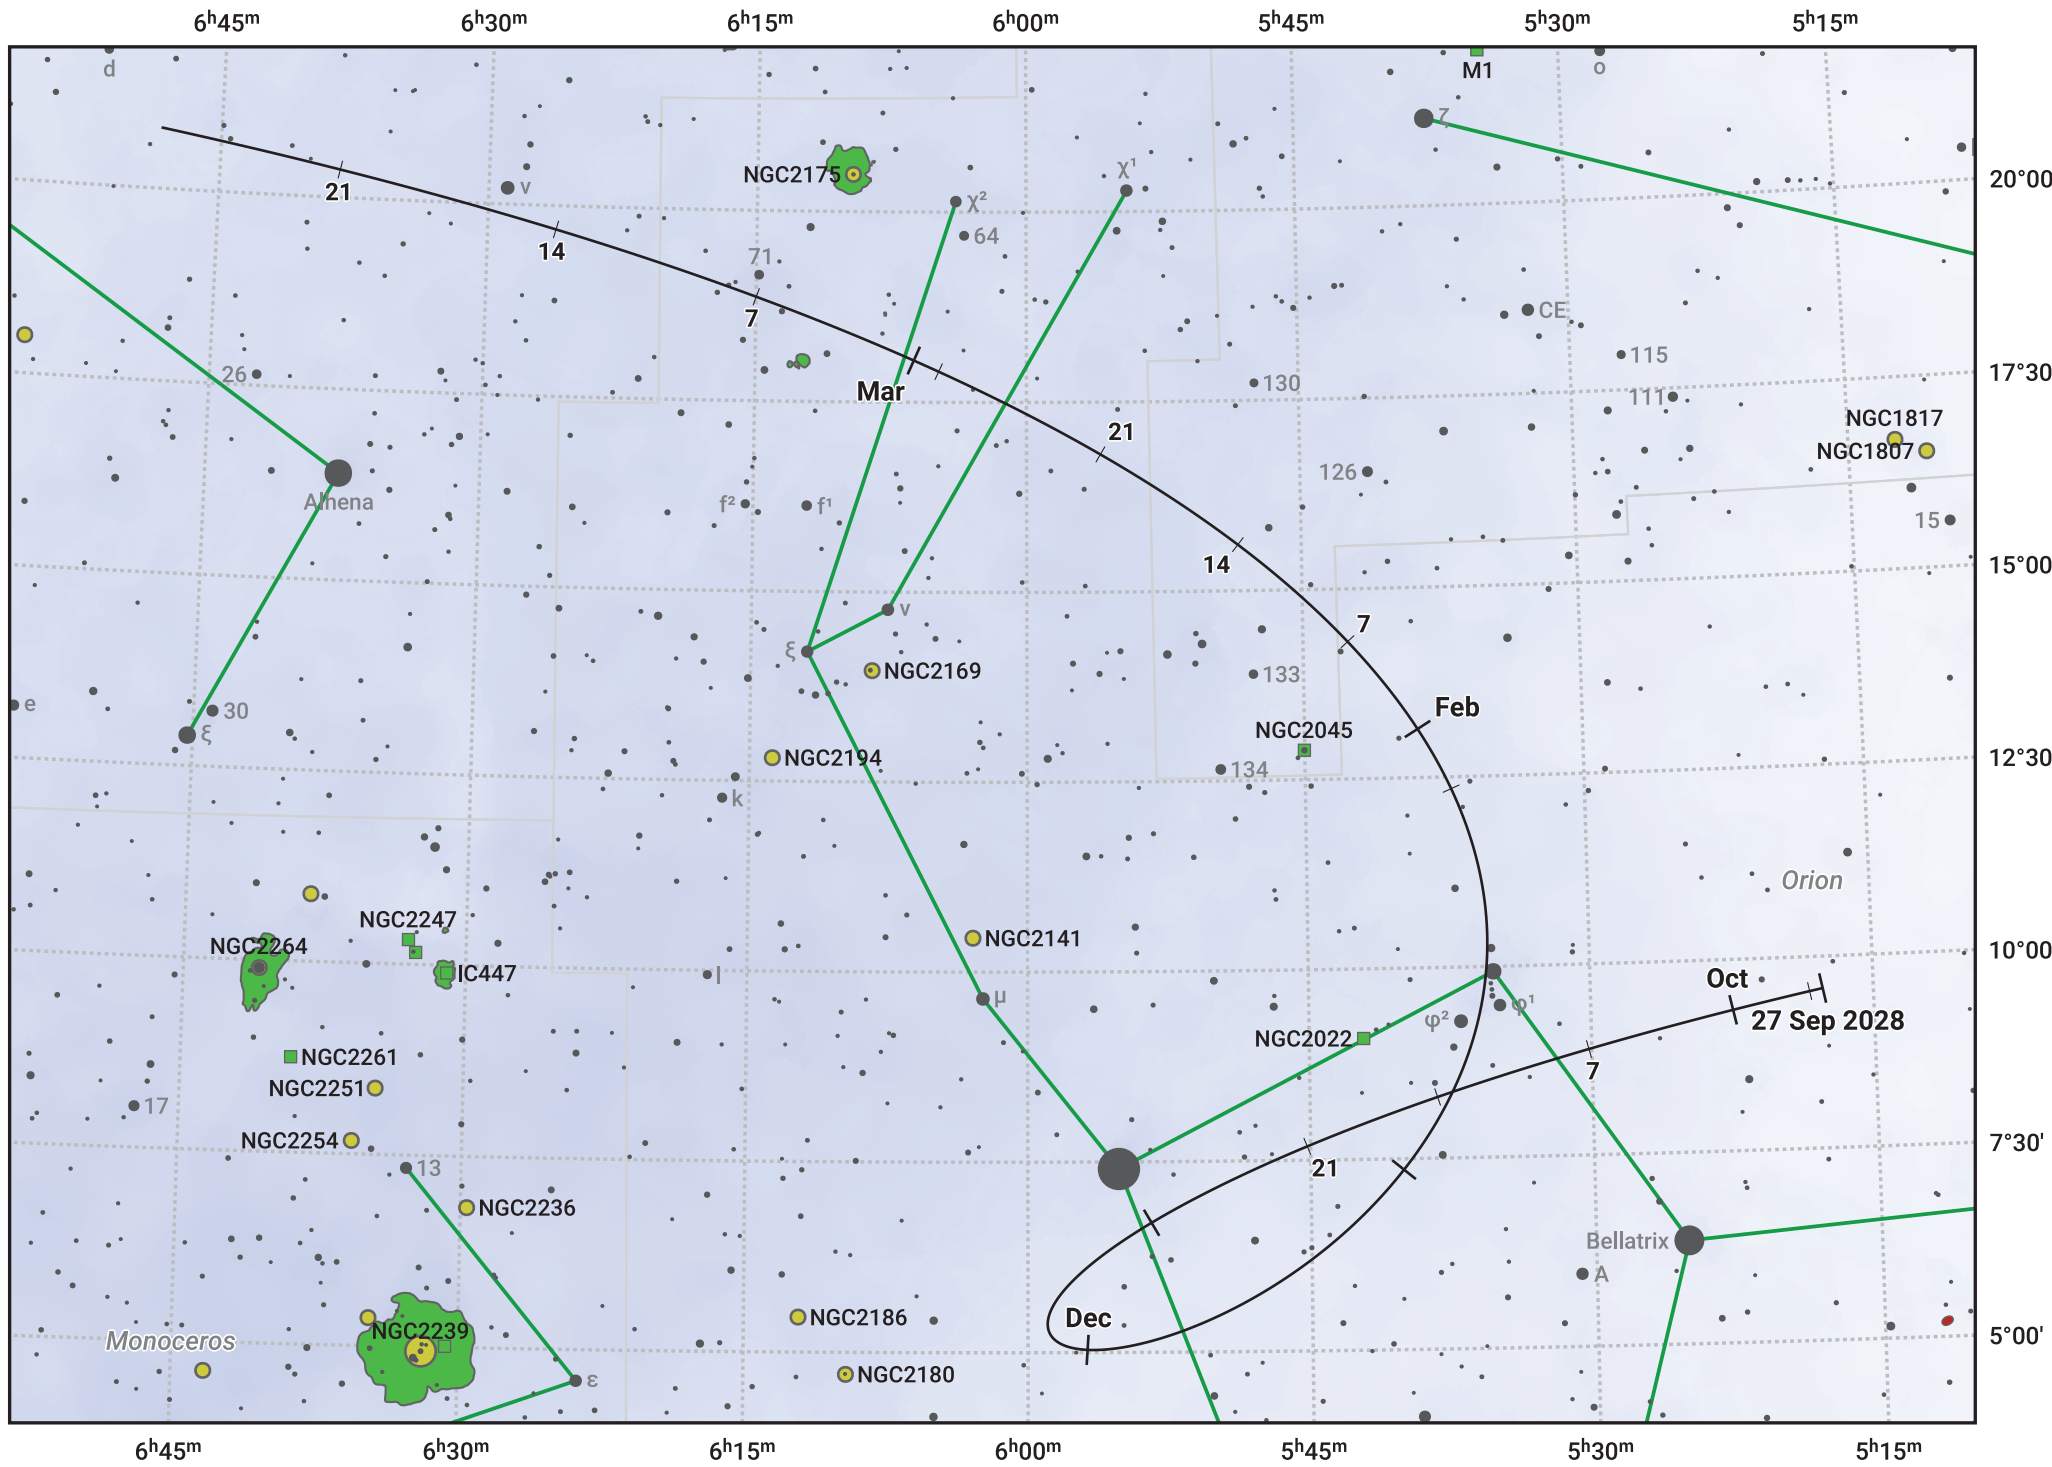

The path of 118P/Shoemaker-Levy starting on 27 Sep 2028

© Dominic Ford 2011–2024. Date markers placed at midnight UTC. Downloaded from <https://in-the-sky.org>

Magnitude scale: ● 8.0 ● 7.0 ● 6.0 ● 5.0 ● 4.0 ● 3.0 ● 2.0 ● 1.0 ● 0.0

— Ecliptic Plane

- Galaxy
- Bright nebula
- Open cluster
- ⊕ Globular cluster

Date	Mag
2028 Nov 1	11.4
2028 Nov 3	11.3
2029 Jan 1	10.5
2029 Mar 1	11.5