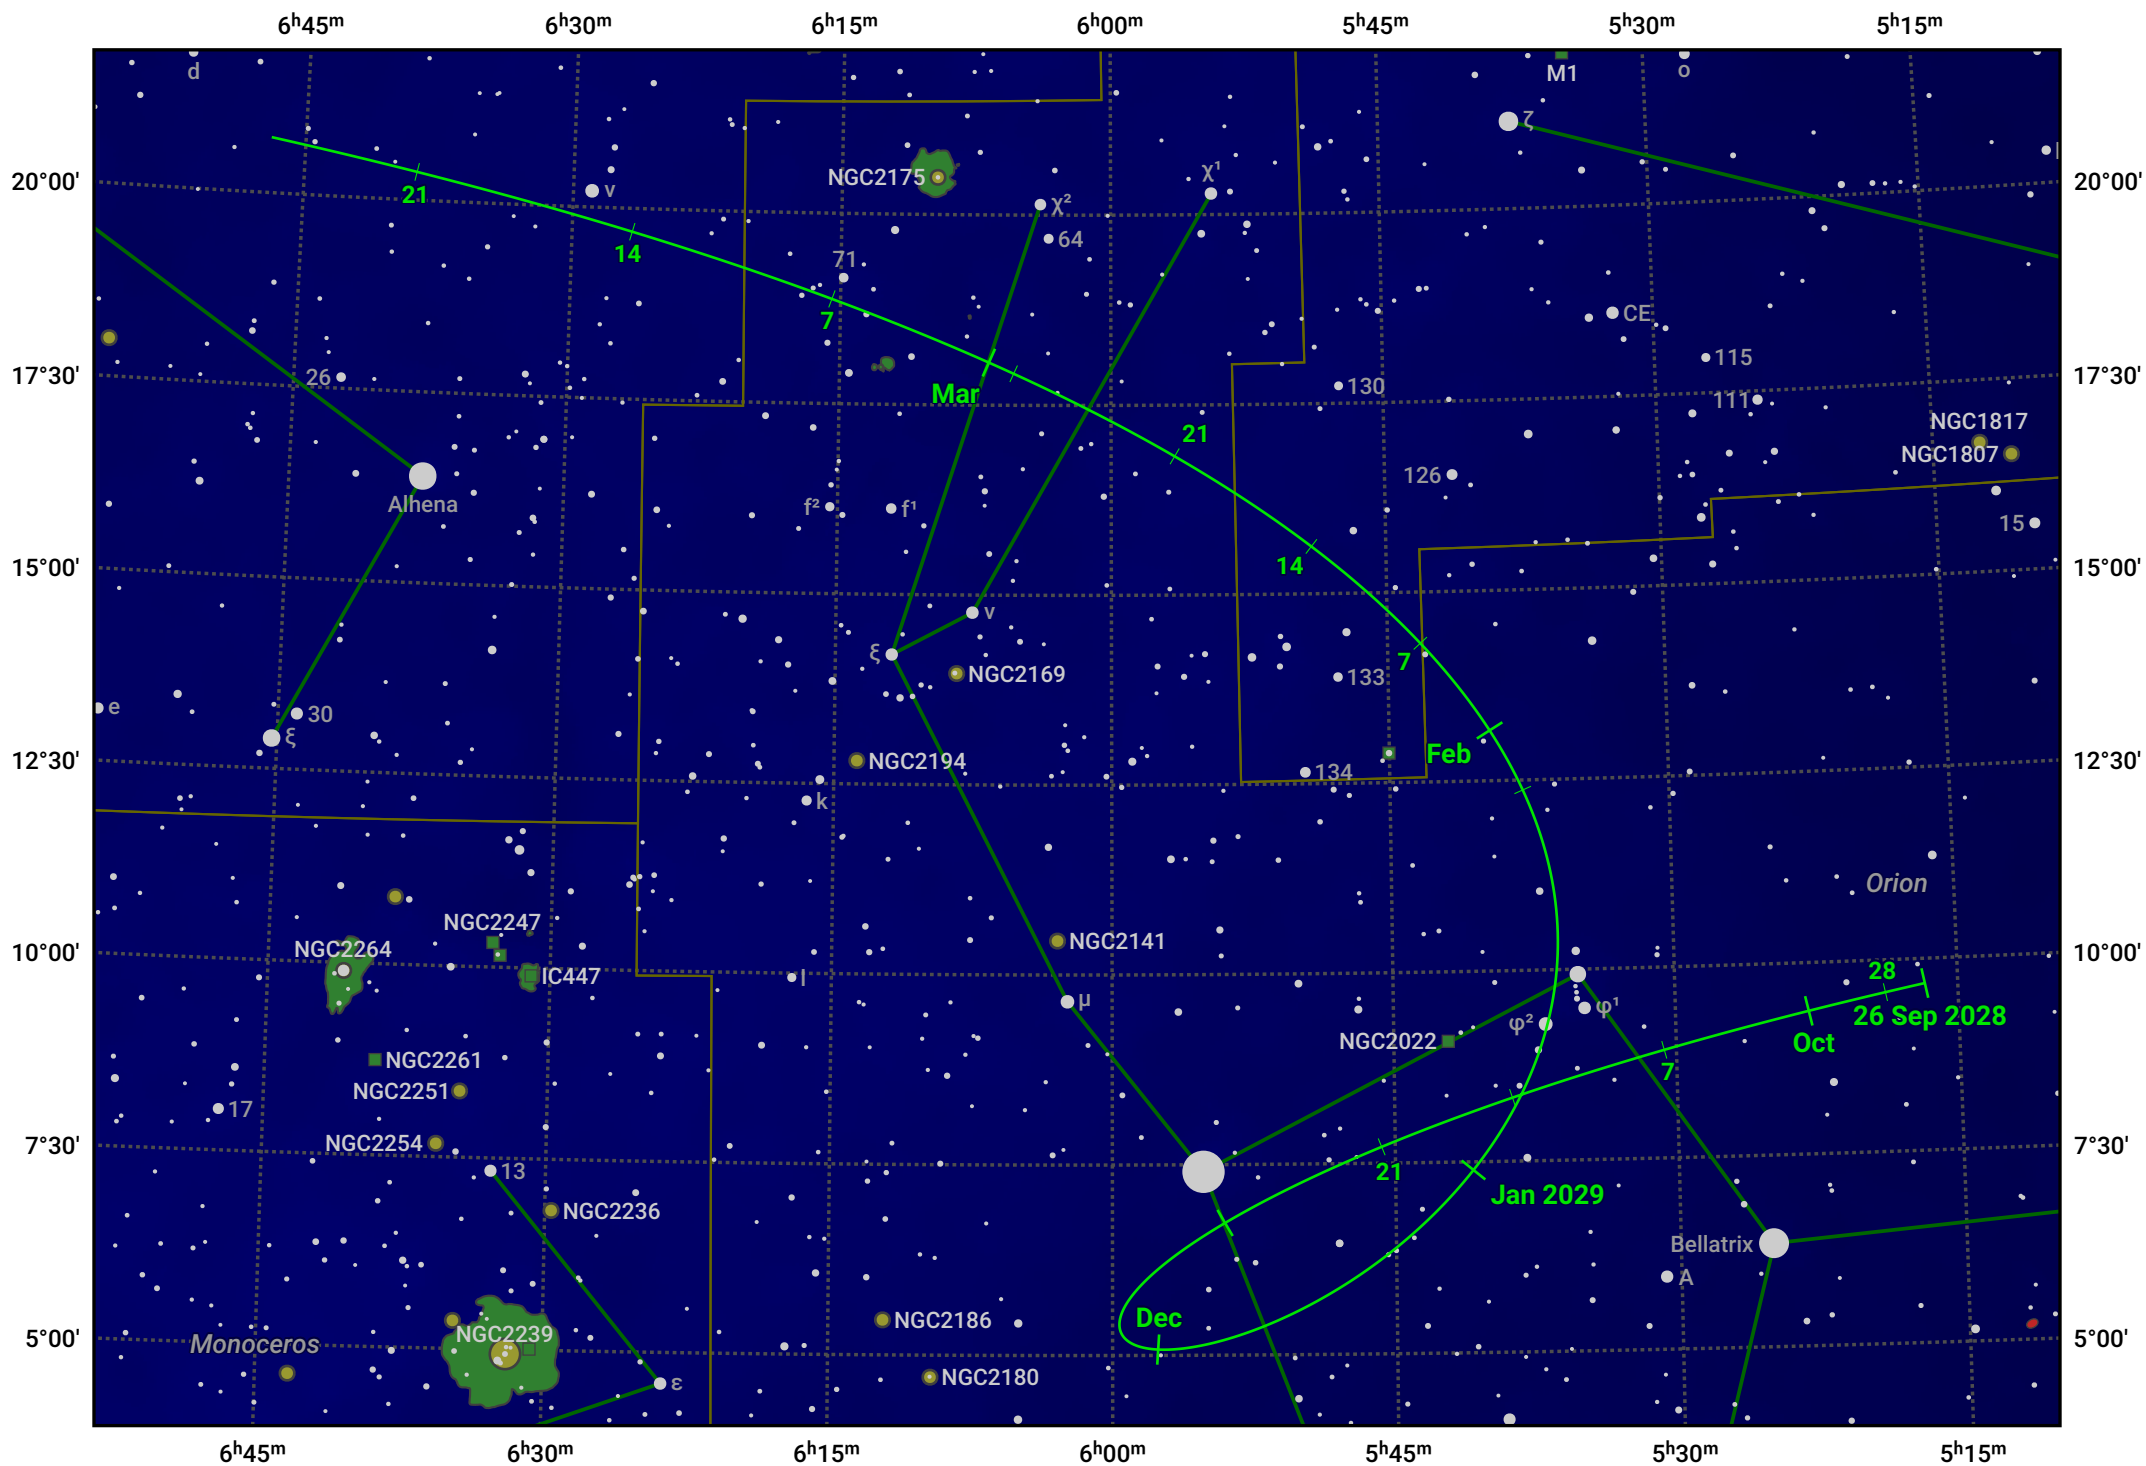

The path of 118P/Shoemaker-Levy starting on 26 Sep 2028

© Dominic Ford 2011–2024. Date markers placed at midnight UTC. Downloaded from <https://in-the-sky.org>

Magnitude scale: 8.0 7.0 6.0 5.0 4.0 3.0 2.0 1.0 0.0

Ecliptic Plane

Galaxy Bright nebula Open cluster Globular cluster

Date	Mag
2028 Nov 1	11.4
2028 Nov 2	11.3
2029 Jan 1	10.5
2029 Mar 1	11.5