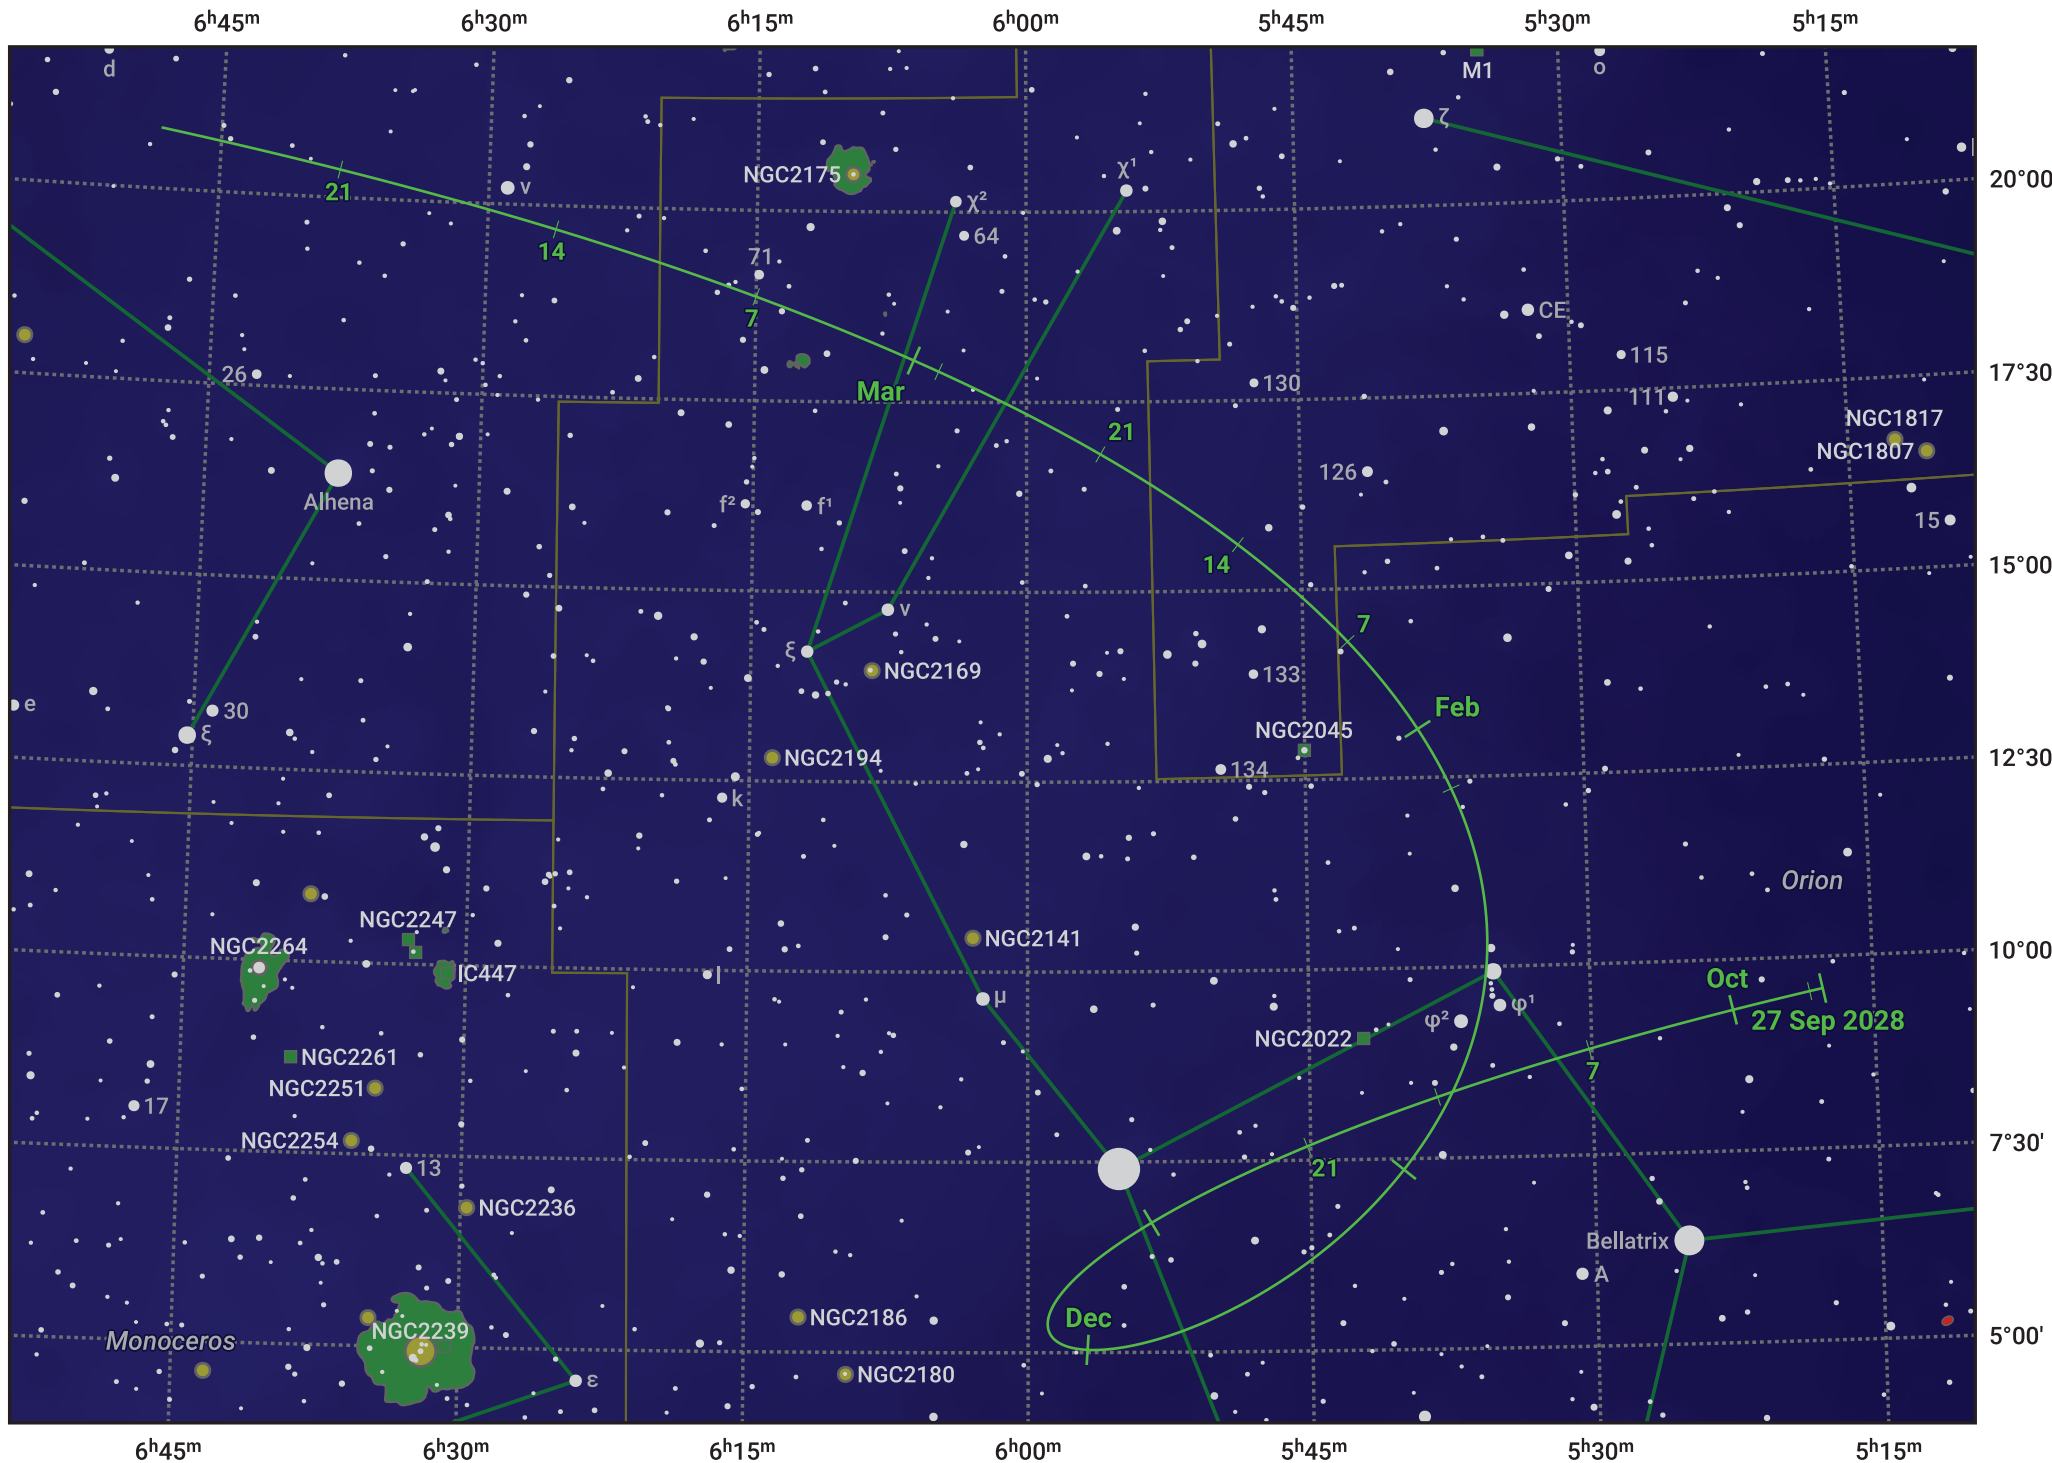

The path of 118P/Shoemaker-Levy starting on 27 Sep 2028

© Dominic Ford 2011–2024. Date markers placed at midnight UTC. Downloaded from <https://in-the-sky.org>

Magnitude scale: ● 8.0 ● 7.0 ● 6.0 ● 5.0 ● 4.0 ● 3.0 ● 2.0 ● 1.0 ● 0.0

— Ecliptic Plane

- Galaxy
- Bright nebula
- Open cluster
- ⊕ Globular cluster

Date	Mag
2028 Nov 1	11.4
2028 Nov 3	11.3
2029 Jan 1	10.5
2029 Mar 1	11.5