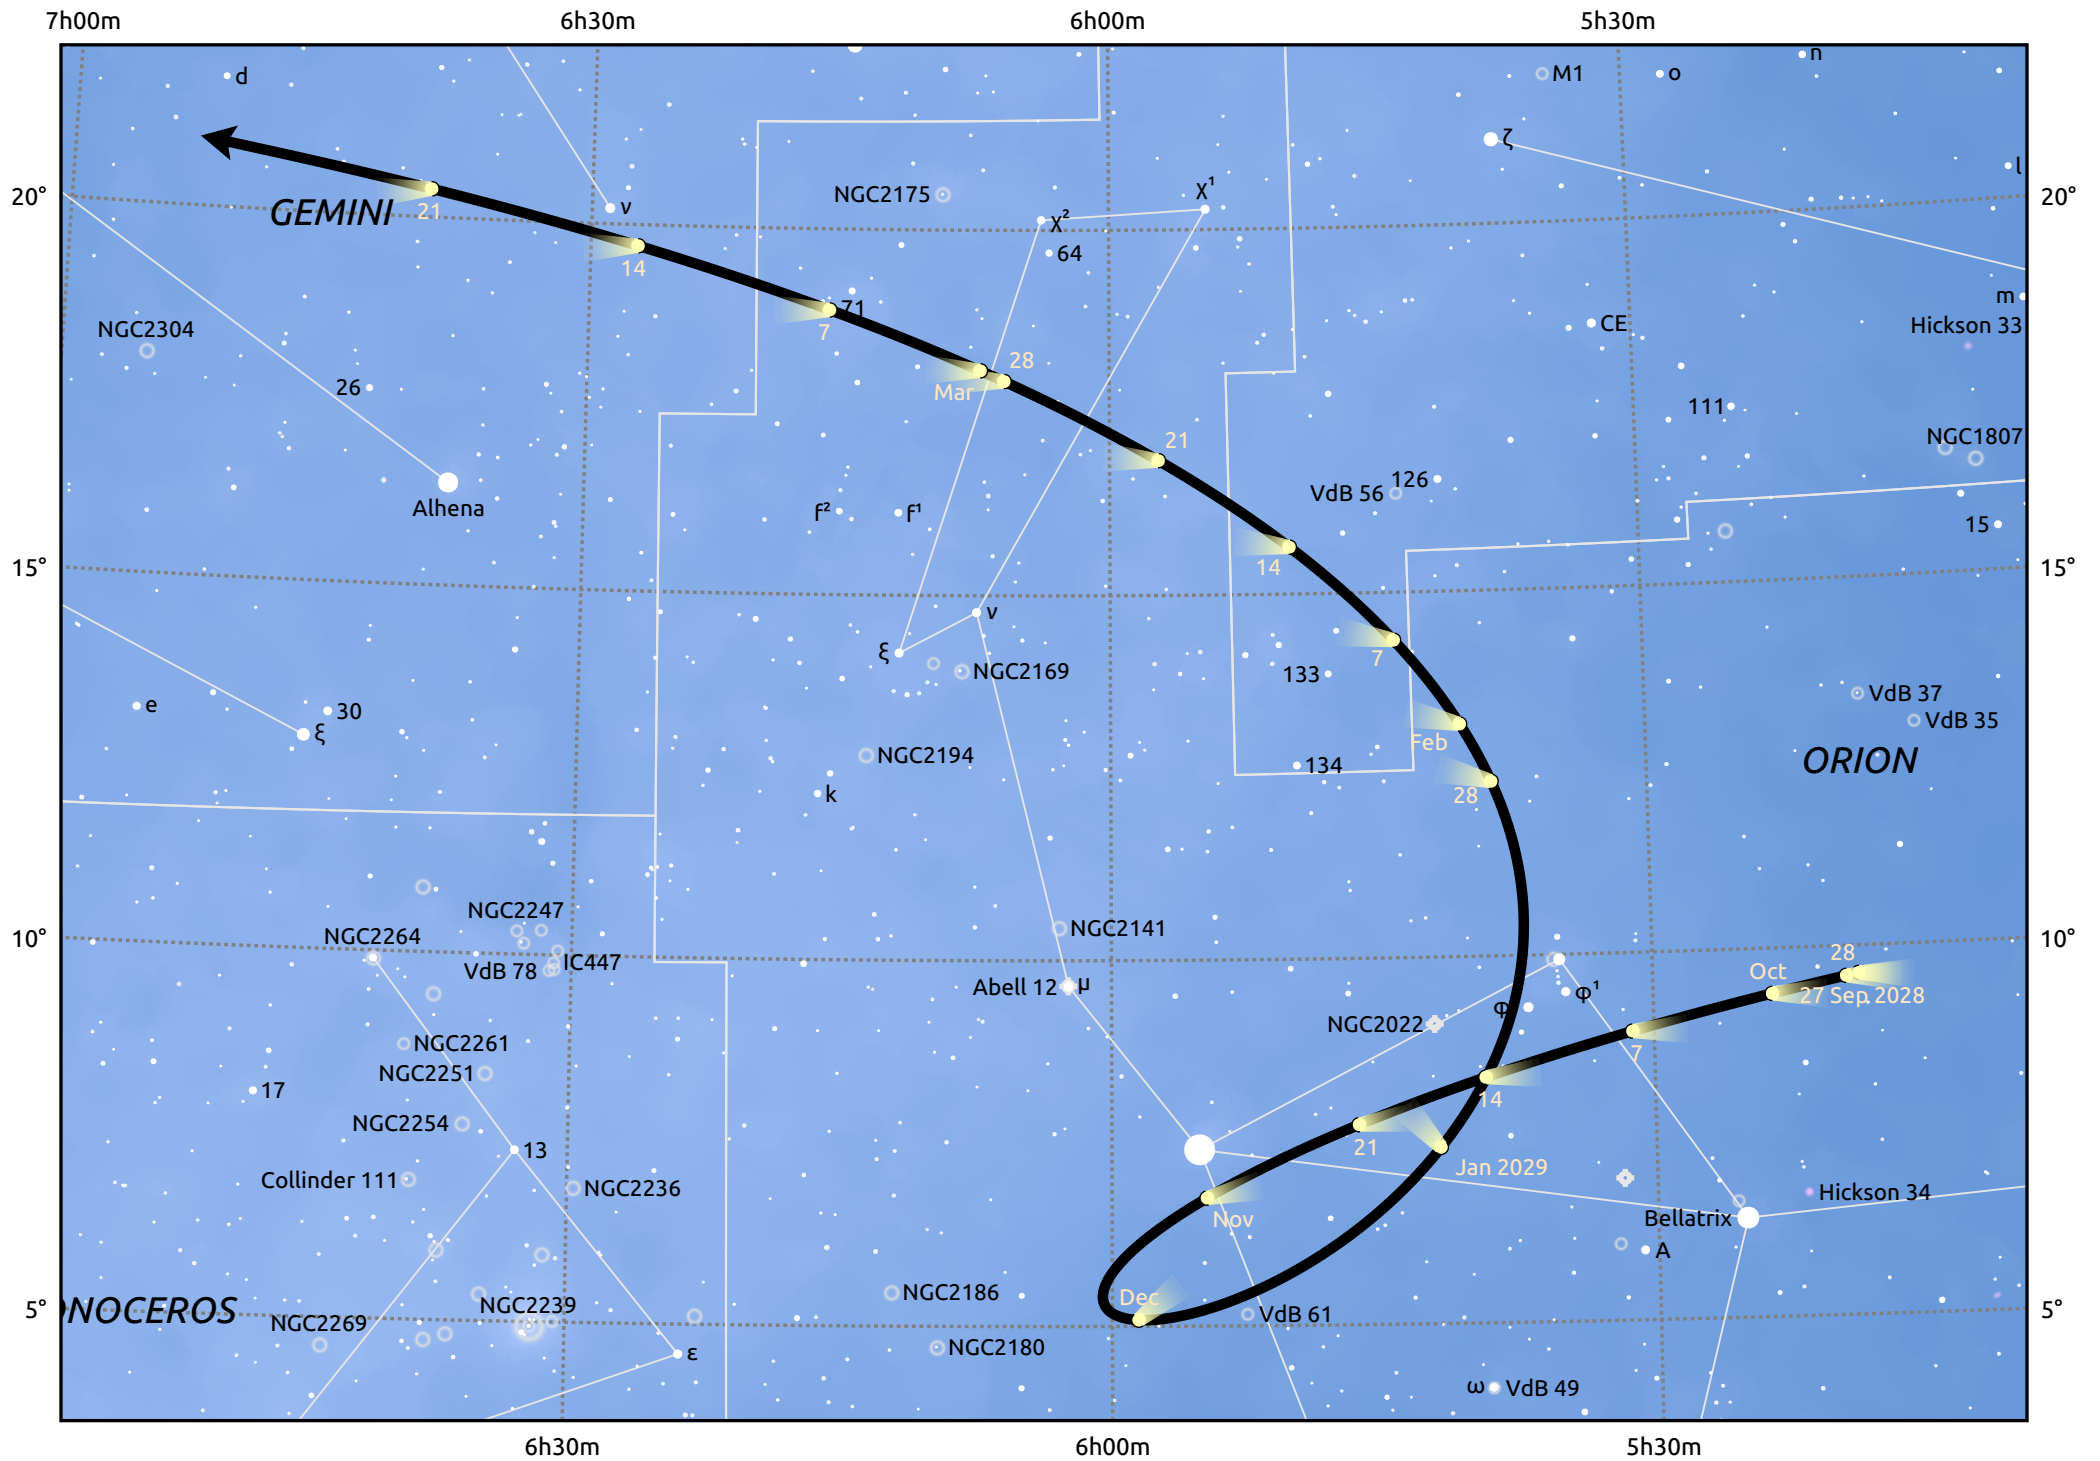

The path of 118P/Shoemaker-Levy starting on 27 Sep 2028

© Dominic Ford 2011–2025. Date markers placed at midnight UTC. Downloaded from <https://in-the-sky.org>

Magnitude scale: 8.0 7.0 6.0 5.0 4.0 3.0 2.0 1.0 0.0

Ecliptic Plane

Galaxy Bright nebula Open cluster Globular cluster Planetary nebula

Date	Mag
2028 Nov 1	11.4
2028 Nov 3	11.3
2029 Jan 1	10.5
2029 Mar 1	11.5