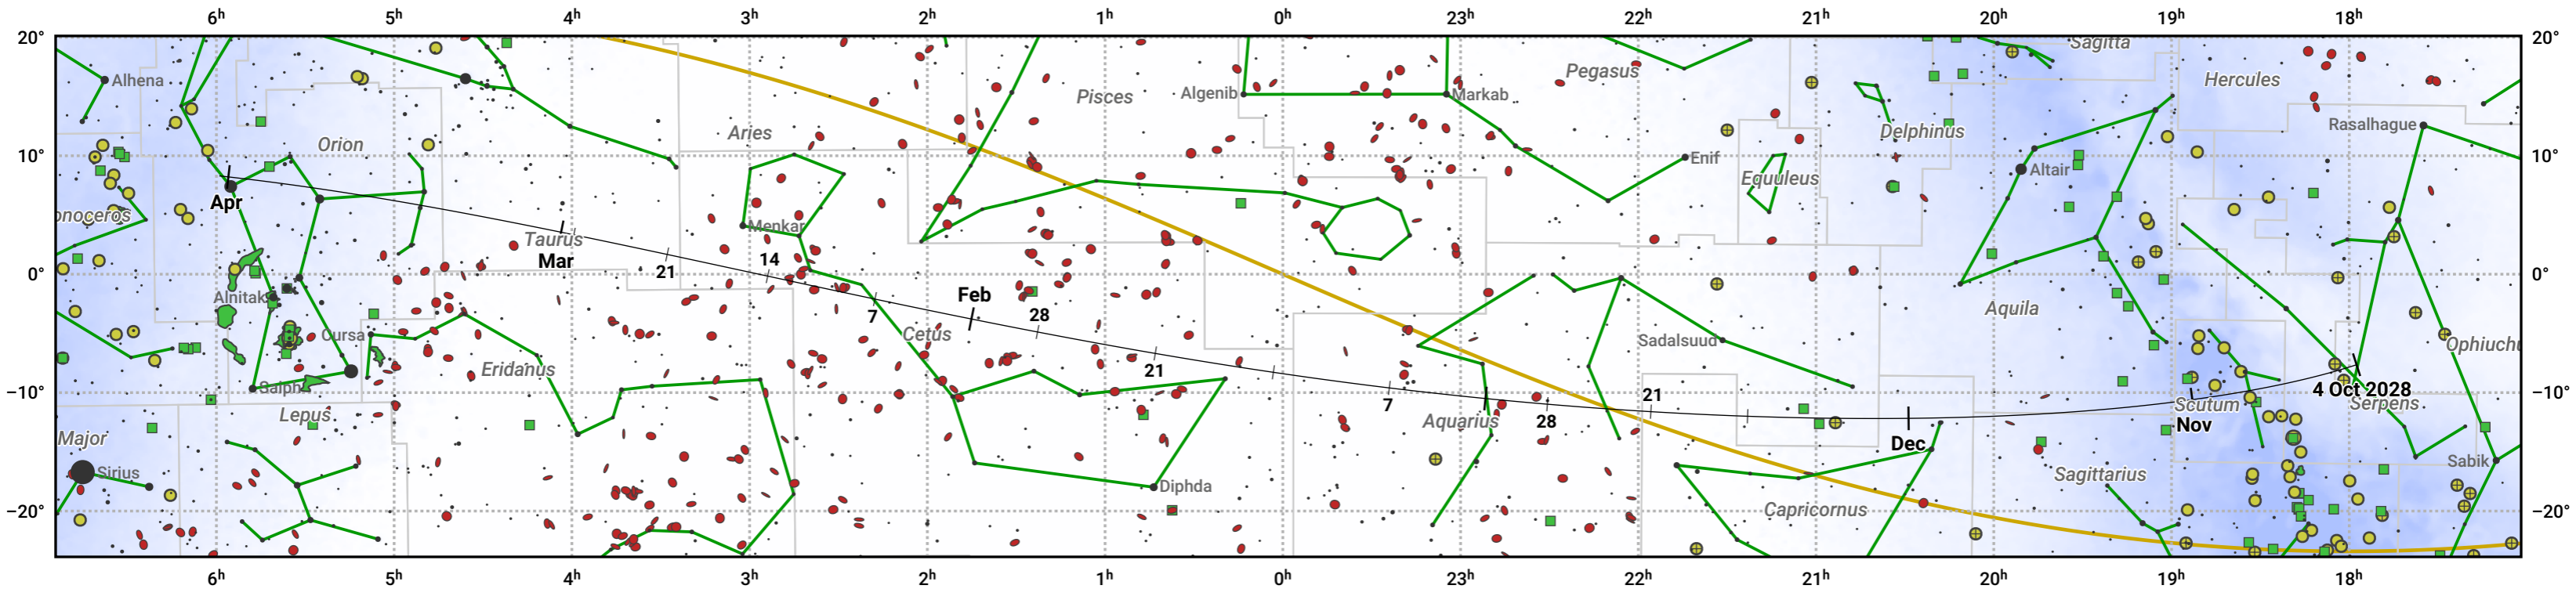

# The path of 185P/Petrew starting on 4 Oct 2028

© Dominic Ford 2011–2024. Date markers placed at midnight UTC. Downloaded from <https://in-the-sky.org>

Magnitude scale:  -6.0  -5.0  -4.0  -3.0  -2.0  -1.0  0.0  -1.0  -2.0

— Ecliptic Plane

● Galaxy ■ Bright nebula ● Open cluster ⊕ Globular cluster

Date	Mag
2028 Nov 1	13.3
2028 Nov 3	13.2
2028 Nov 29	12.2
2029 Jan 1	11.5
2029 Feb 27	13.2
2029 Mar 1	13.3
2029 Mar 19	14.3