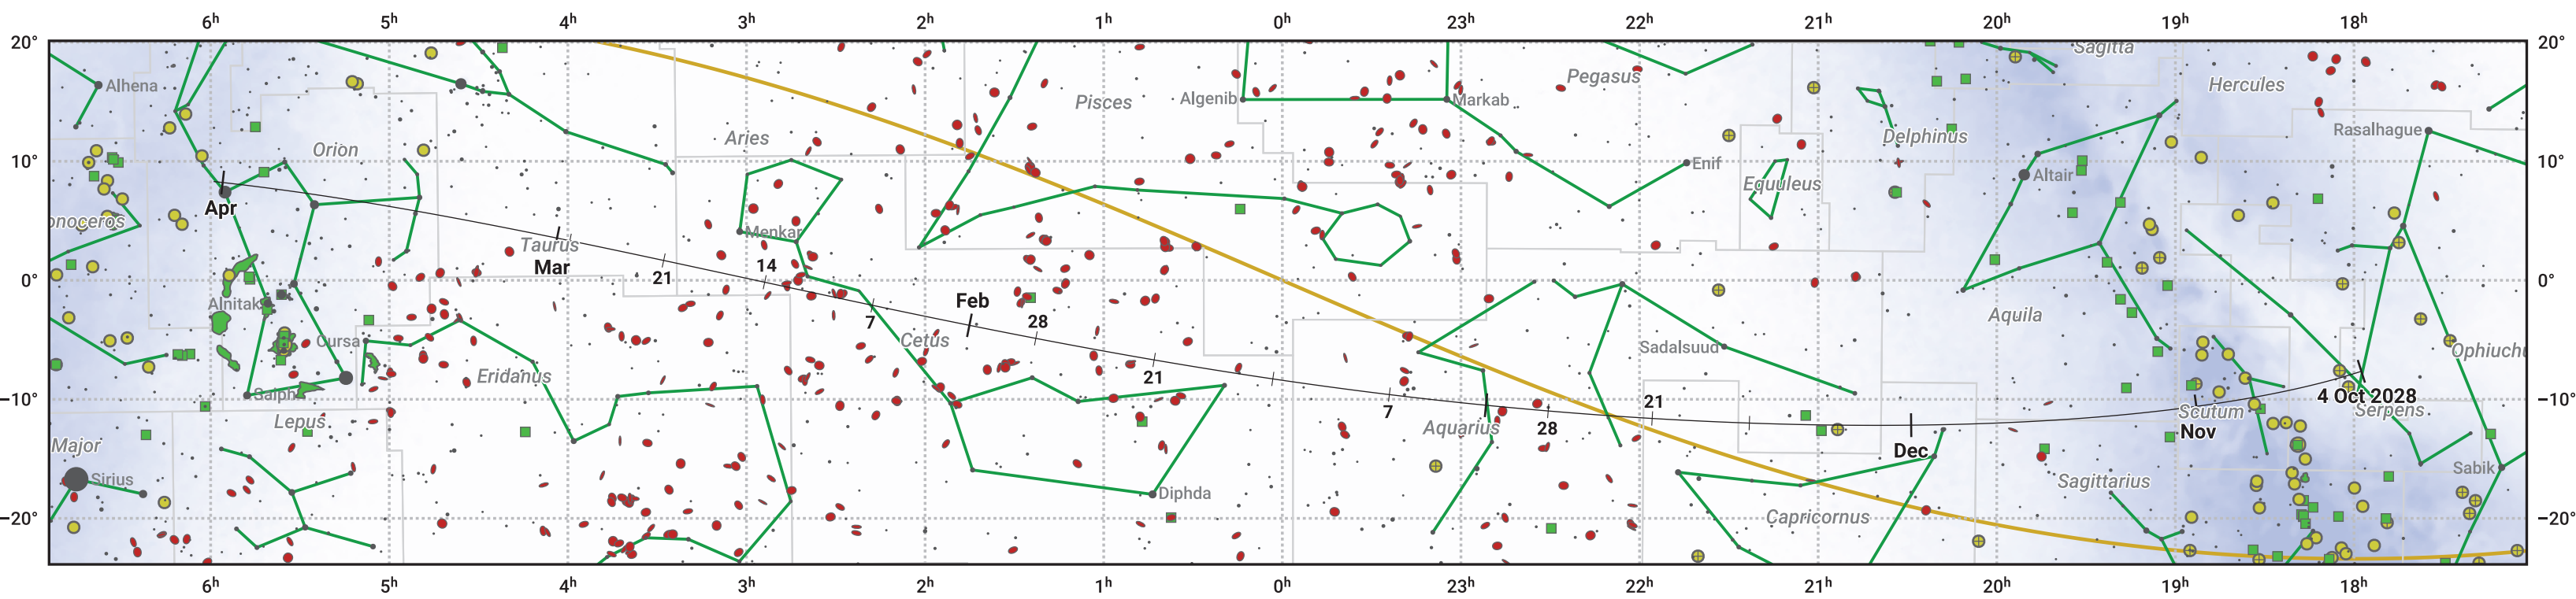

# The path of 185P/Petrew starting on 4 Oct 2028

© Dominic Ford 2011–2024. Date markers placed at midnight UTC. Downloaded from <https://in-the-sky.org>

Magnitude scale:  -6.0  -5.0  -4.0  -3.0  -2.0  -1.0  -2.0

— Ecliptic Plane

Galaxy  Bright nebula  Open cluster + Globular cluster

Date	Mag
2028 Nov 1	13.3
2028 Nov 3	13.2
2028 Nov 29	12.2
2029 Jan 1	11.5
2029 Feb 27	13.2
2029 Mar 1	13.3
2029 Mar 19	14.3