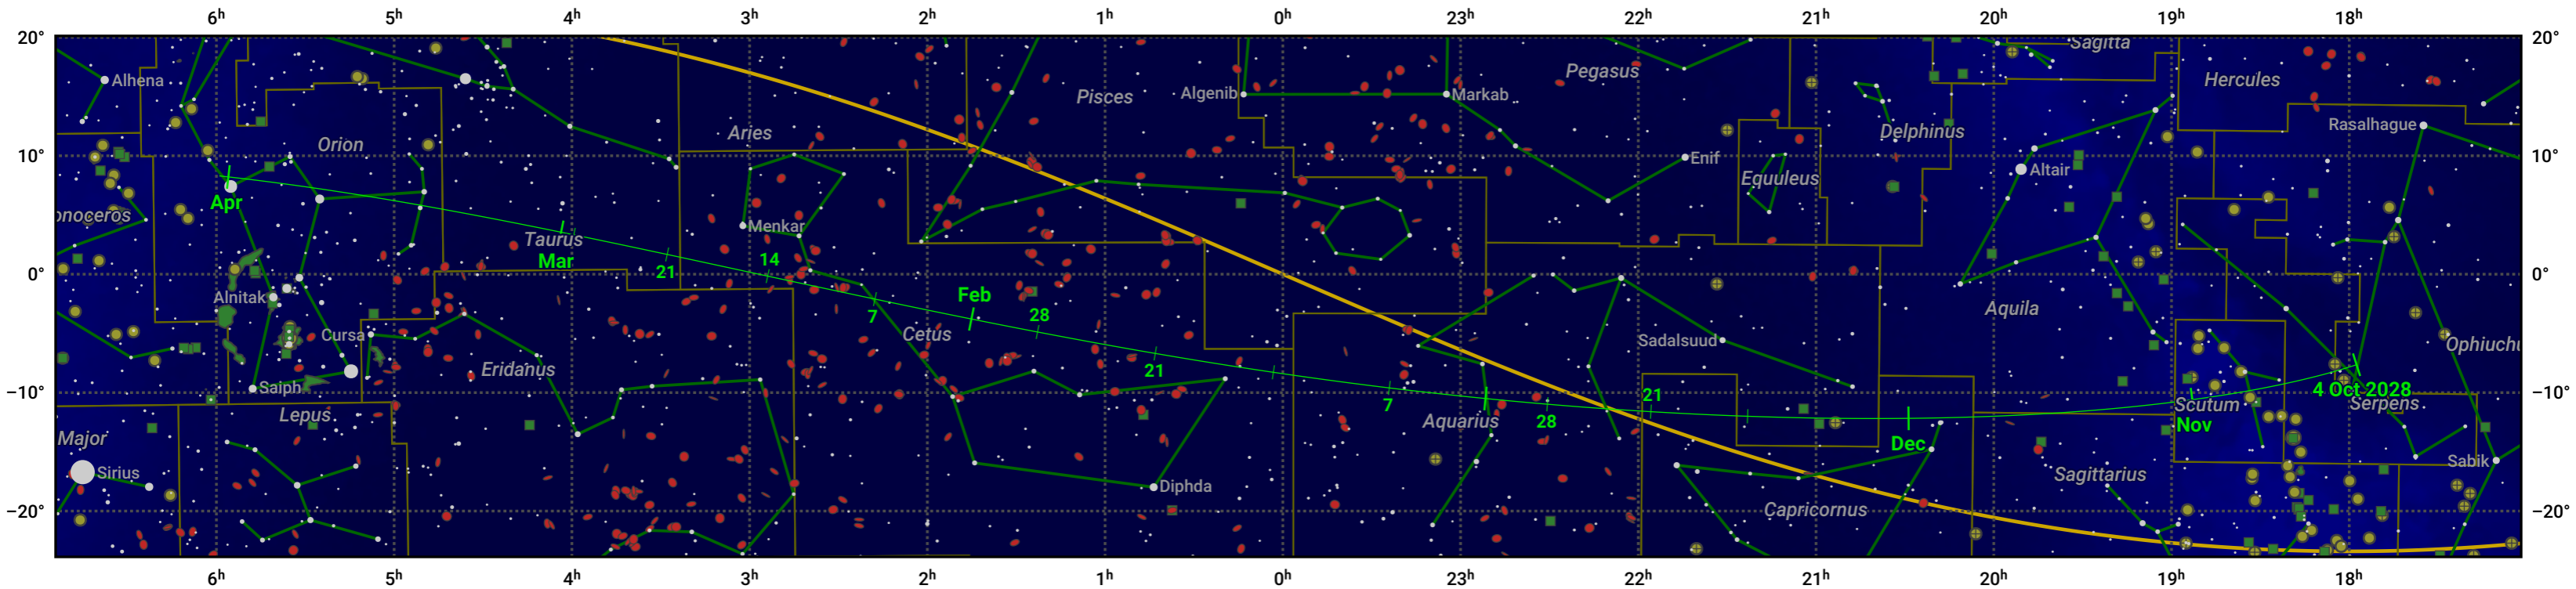

The path of 185P/Petrew starting on 4 Oct 2028

© Dominic Ford 2011–2024. Date markers placed at midnight UTC. Downloaded from <https://in-the-sky.org>

Magnitude scale: -6.0 -5.0 -4.0 -3.0 -2.0 -1.0 0.0 -1.0 -2.0

— Ecliptic Plane

- ◌ Galaxy
- Bright nebula
- Open cluster
- ⊕ Globular cluster

Date	Mag
2028 Nov 1	13.3
2028 Nov 3	13.2
2028 Nov 29	12.2
2029 Jan 1	11.5
2029 Feb 27	13.2
2029 Mar 1	13.3
2029 Mar 19	14.3