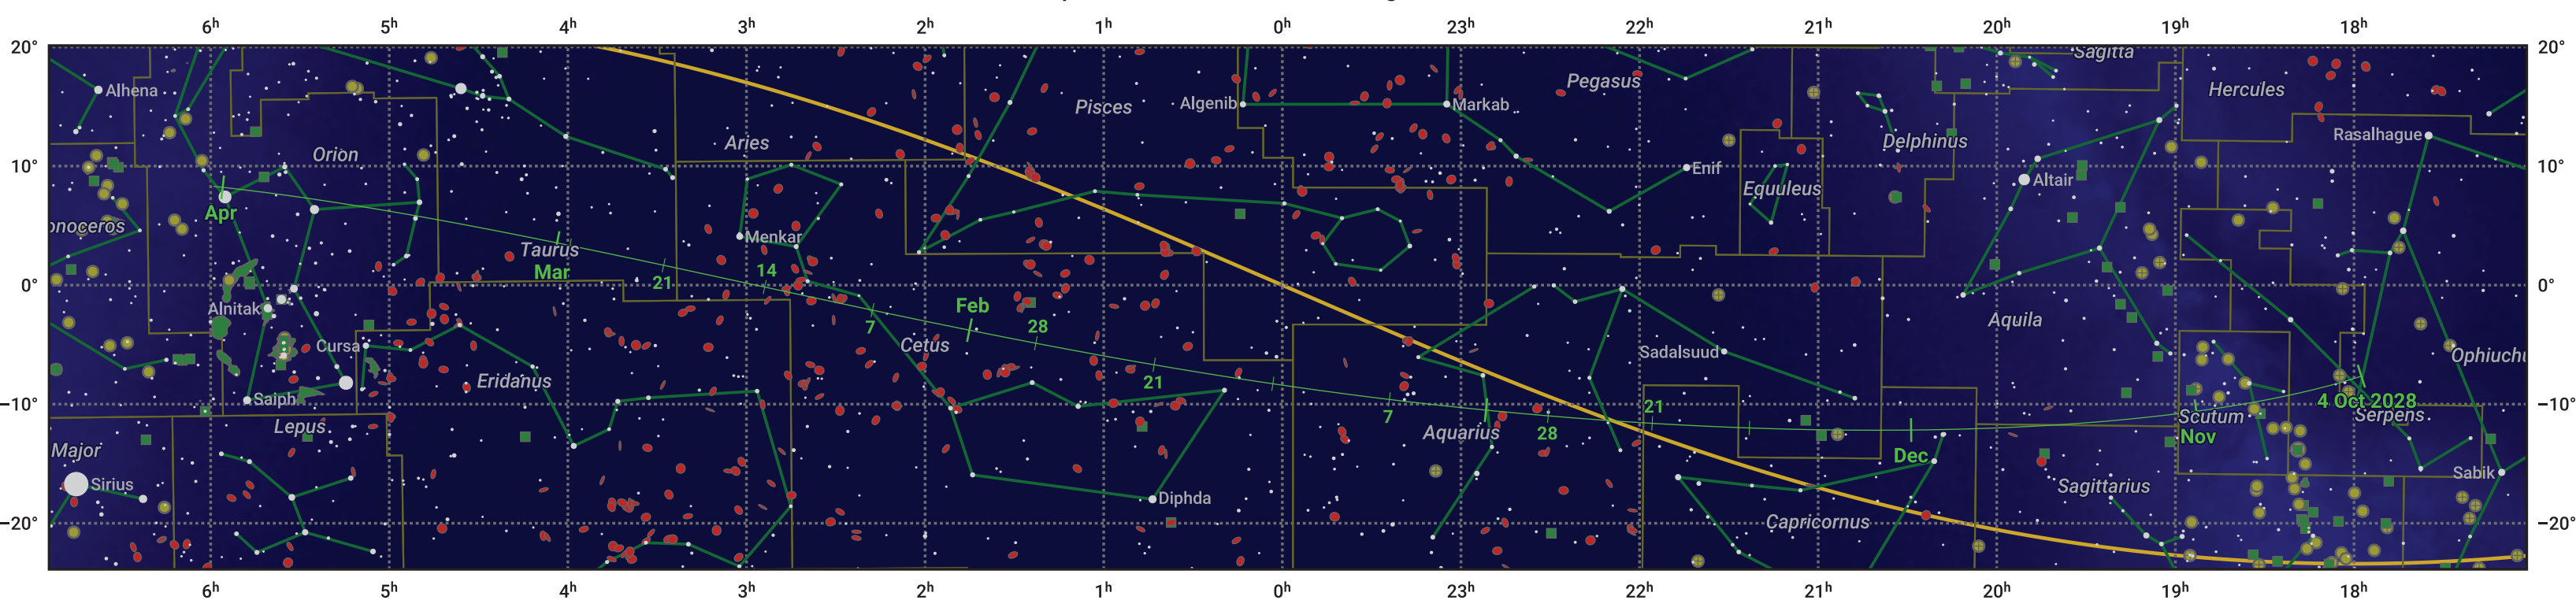

# The path of 185P/Petrew starting on 4 Oct 2028

© Dominic Ford 2011–2024. Date markers placed at midnight UTC. Downloaded from <https://in-the-sky.org>

Magnitude scale: -6.0 -5.0 -4.0 -3.0 -2.0 -1.0 0.0 -1.0 -2.0

— Ecliptic Plane

- ◌ Galaxy
- ◻ Bright nebula
- ◉ Open cluster
- ◉+ Globular cluster

Date	Mag
2028 Nov 1	13.3
2028 Nov 3	13.2
2028 Nov 29	12.2
2029 Jan 1	11.5
2029 Feb 27	13.2
2029 Mar 1	13.3
2029 Mar 19	14.3