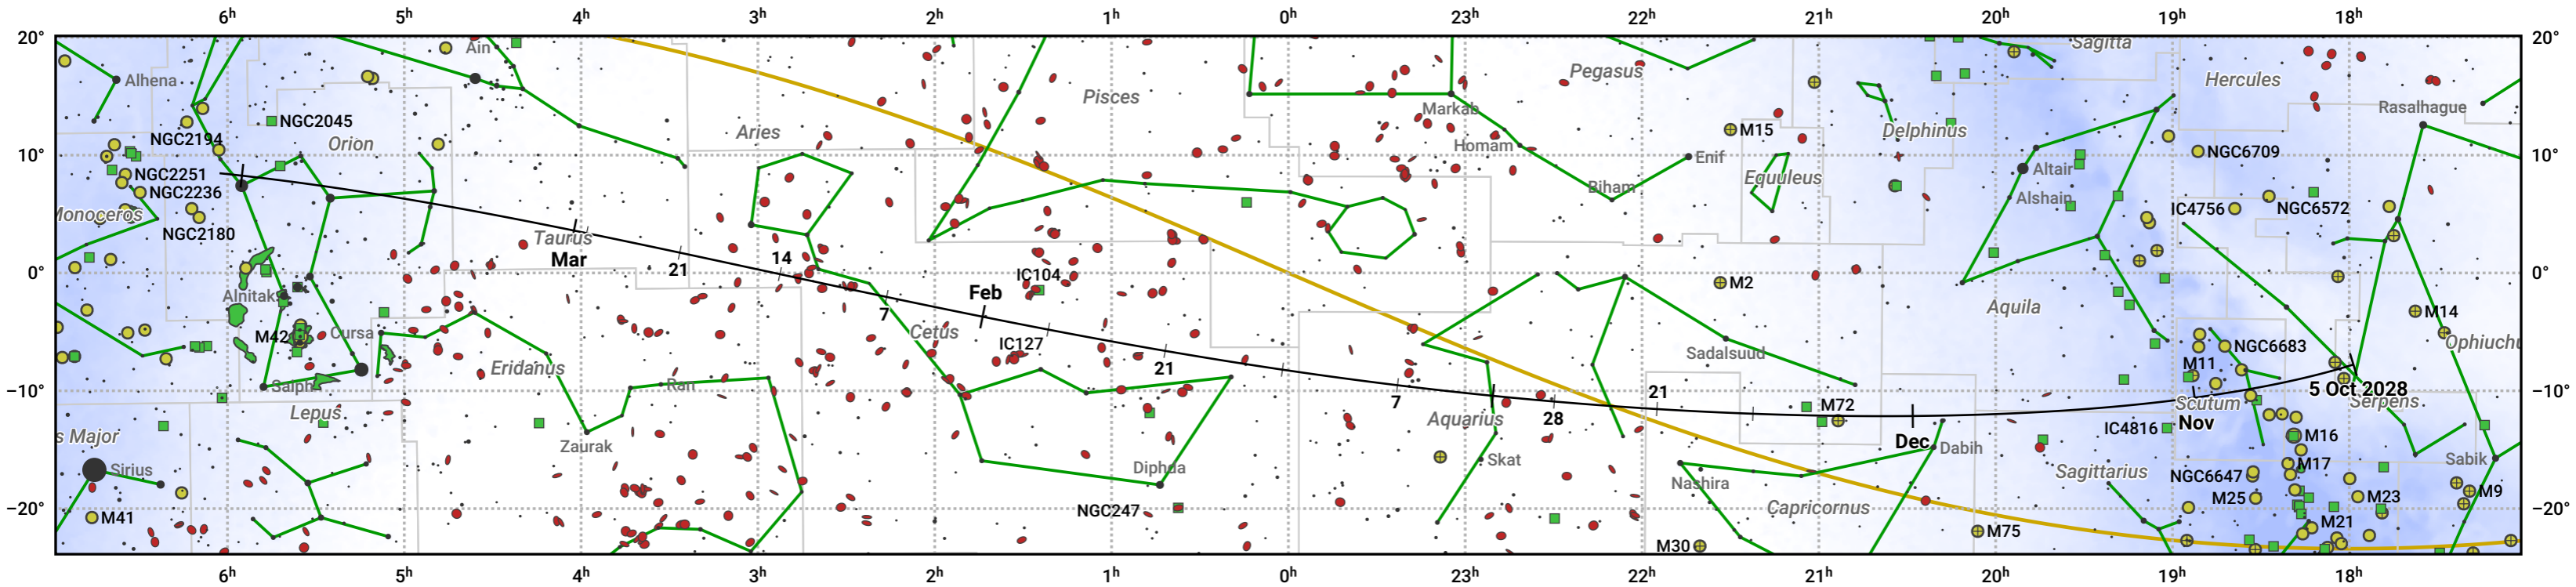

The path of 185P/Petrew starting on 5 Oct 2028

© Dominic Ford 2011–2024. Date markers placed at midnight UTC. Downloaded from <https://in-the-sky.org>

Magnitude scale: 6.0 5.0 4.0 3.0 2.0 1.0 0.0 -1.0 -2.0

— Ecliptic Plane

Galaxy Bright nebula Open cluster Globular cluster

Date	Mag
2028 Nov 1	13.3
2028 Nov 4	13.2
2028 Dec 1	12.1
2029 Jan 1	11.5
2029 Feb 26	13.2
2029 Mar 1	13.3
2029 Mar 18	14.2