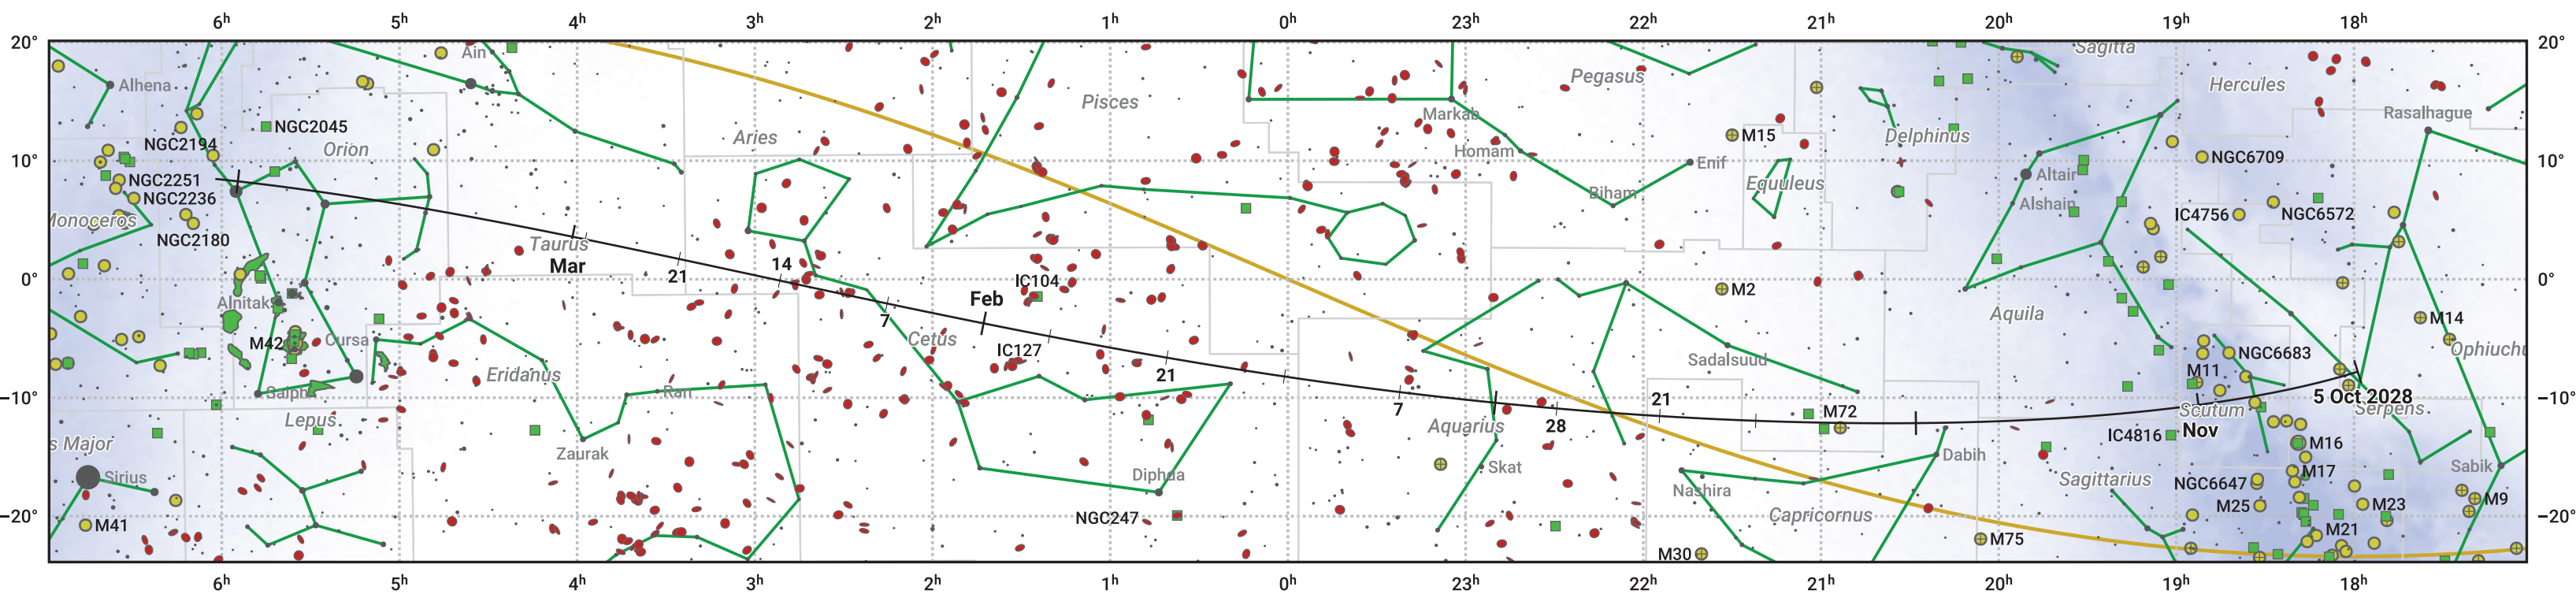

The path of 185P/Petrew starting on 5 Oct 2028

© Dominic Ford 2011–2024. Date markers placed at midnight UTC. Downloaded from <https://in-the-sky.org>

Magnitude scale: -6.0 -5.0 -4.0 -3.0 -2.0 -1.0 -2.0

— Ecliptic Plane

- Galaxy
- Bright nebula
- Open cluster
- + Globular cluster

Date	Mag
2028 Nov 1	13.3
2028 Nov 4	13.2
2028 Dec 1	12.2
2029 Jan 1	11.5
2029 Feb 26	13.2
2029 Mar 1	13.3
2029 Mar 18	14.2