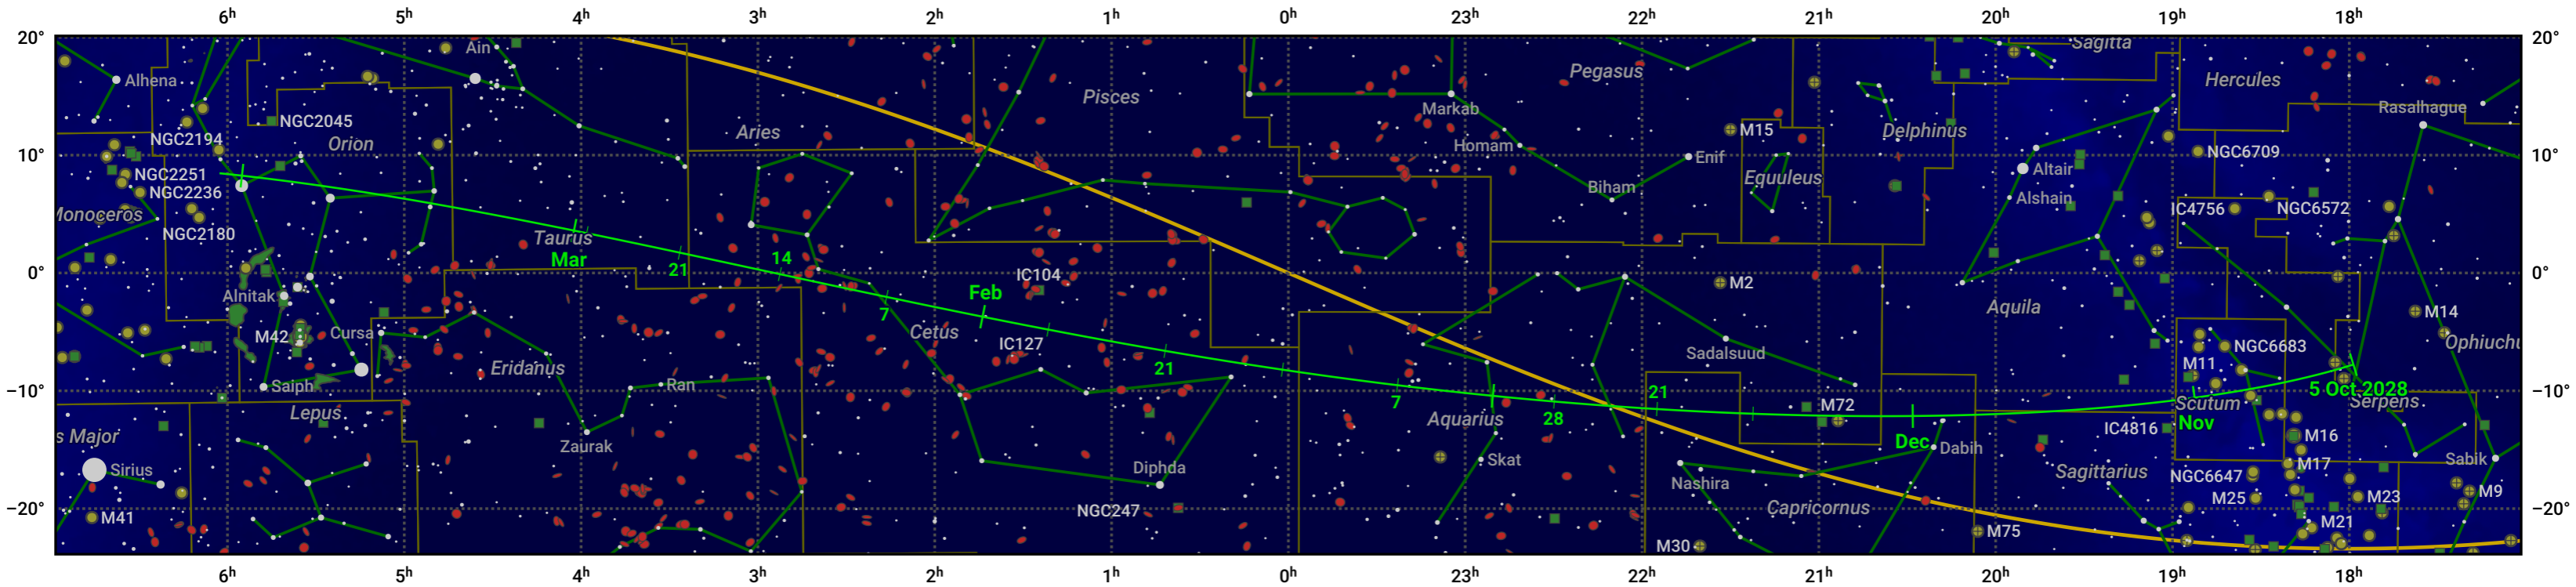

The path of 185P/Petrew starting on 5 Oct 2028

© Dominic Ford 2011–2024. Date markers placed at midnight UTC. Downloaded from <https://in-the-sky.org>

Magnitude scale: -6.0 -5.0 -4.0 -3.0 -2.0 -1.0 0.0 -1.0 -2.0

- Galaxy
- Bright nebula
- Open cluster
- ⊕ Globular cluster

Date	Mag
2028 Nov 1	13.3
2028 Nov 4	13.2
2028 Dec 1	12.1
2029 Jan 1	11.5
2029 Feb 26	13.2
2029 Mar 1	13.3
2029 Mar 18	14.2