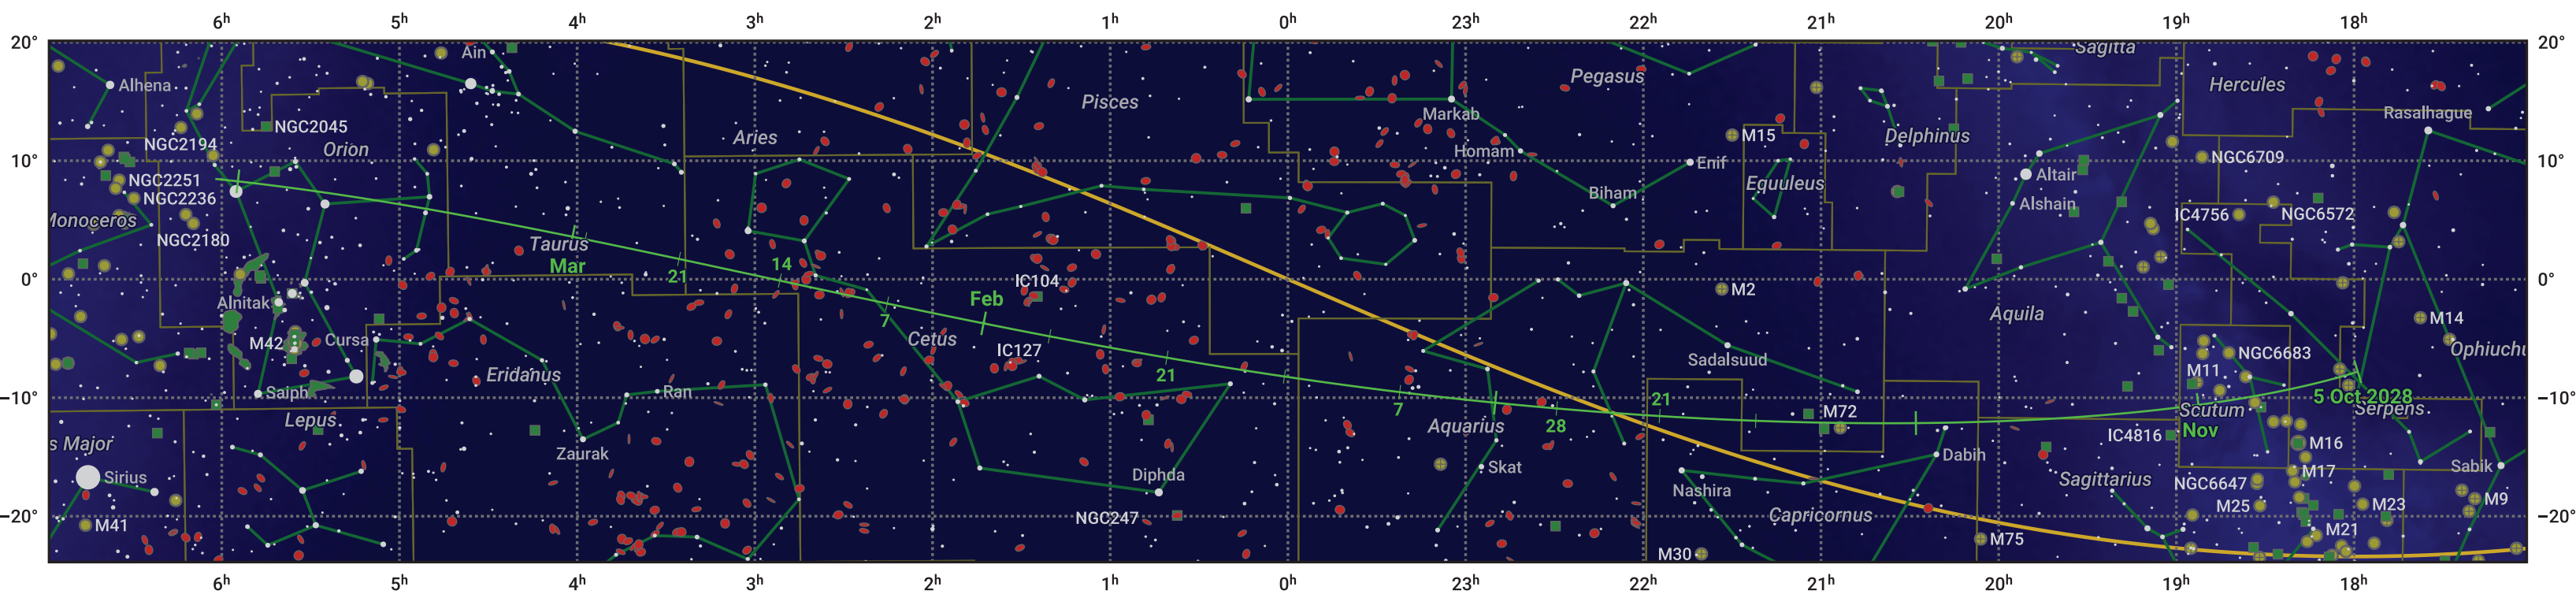

The path of 185P/Petrew starting on 5 Oct 2028

© Dominic Ford 2011–2024. Date markers placed at midnight UTC. Downloaded from <https://in-the-sky.org>

— Ecliptic Plane

- Galaxy
- Bright nebula
- Open cluster
- ⊕ Globular cluster

Date	Mag
2028 Nov 1	13.3
2028 Nov 4	13.2
2028 Dec 1	12.2
2029 Jan 1	11.5
2029 Feb 26	13.2
2029 Mar 1	13.3
2029 Mar 18	14.2