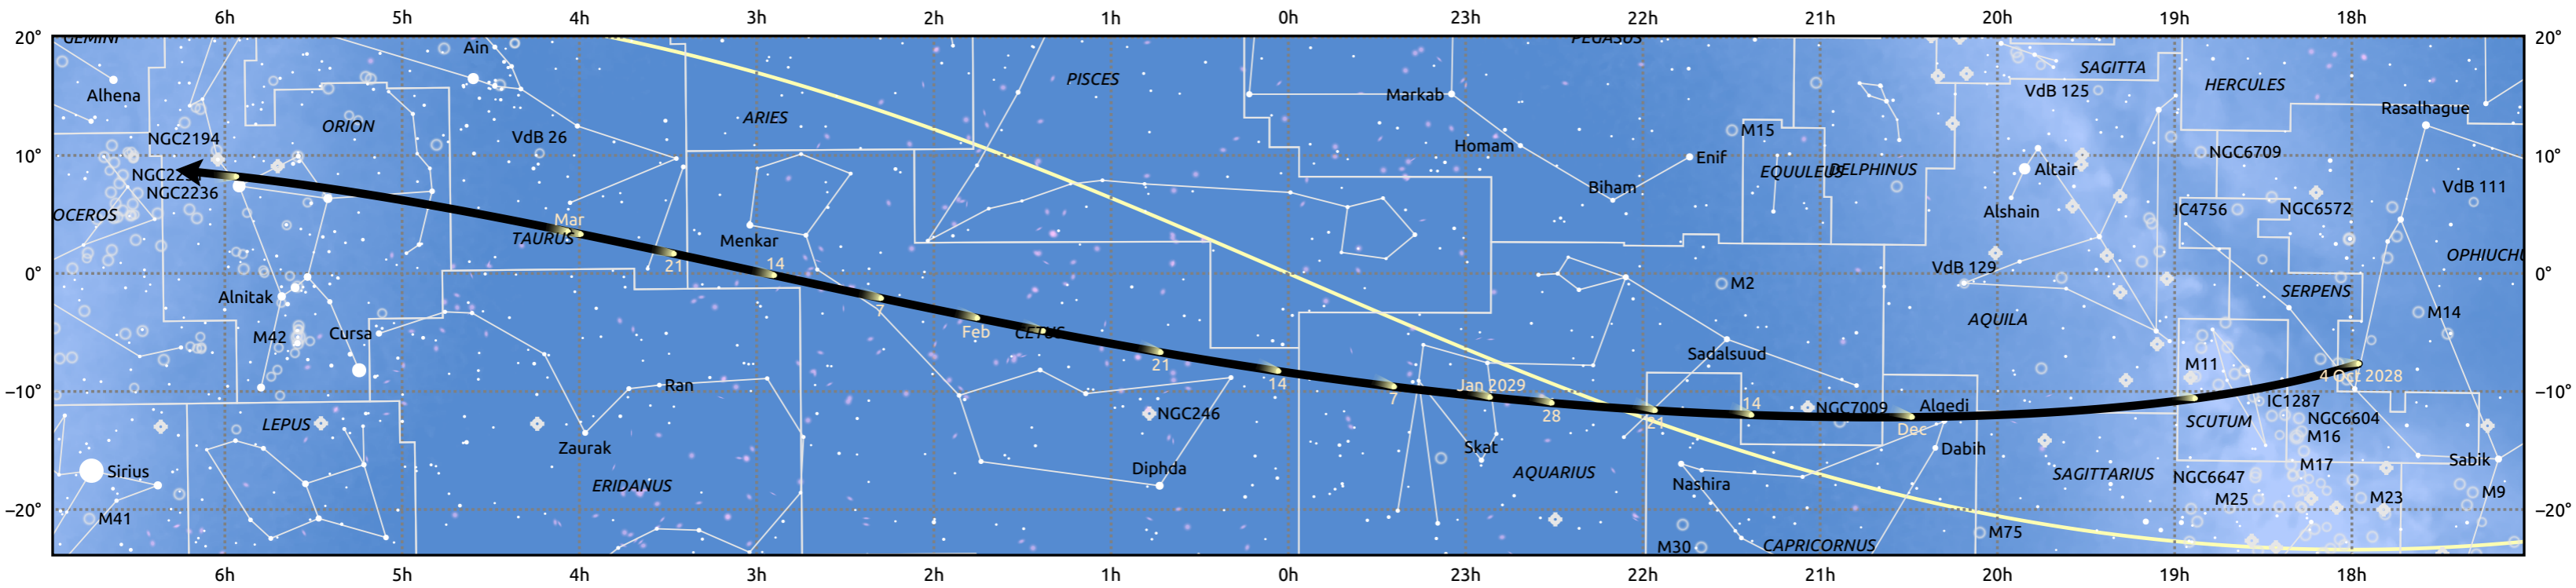

The path of 185P/Petrew starting on 4 Oct 2028

© Dominic Ford 2011–2025. Date markers placed at midnight UTC. Downloaded from <https://in-the-sky.org>