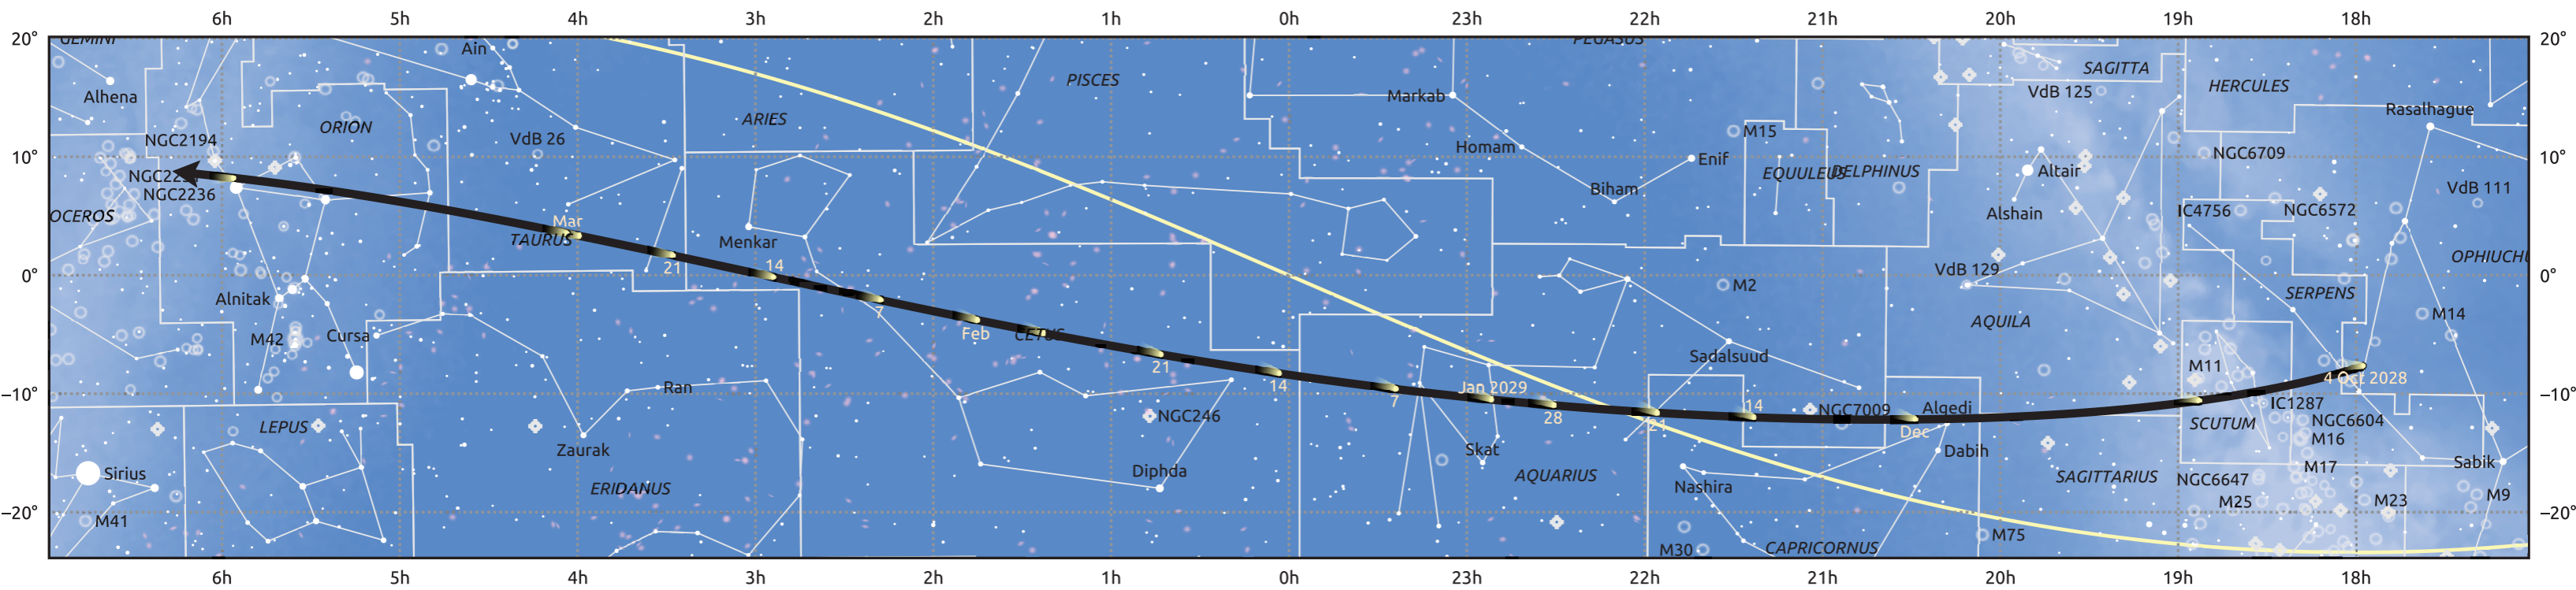

The path of 185P/Petrew starting on 4 Oct 2028

© Dominic Ford 2011–2025. Date markers placed at midnight UTC. Downloaded from <https://in-the-sky.org>

Magnitude scale: -6.0 -5.0 -4.0 -3.0 -2.0 -1.0 -2.0

Ecliptic Plane

Galaxy Bright nebula Open cluster Globular cluster Planetary nebula

Date	Mag
2028 Nov 1	13.3
2028 Nov 3	13.2
2028 Nov 29	12.2
2029 Jan 1	11.5
2029 Feb 27	13.2
2029 Mar 1	13.3
2029 Mar 19	14.3