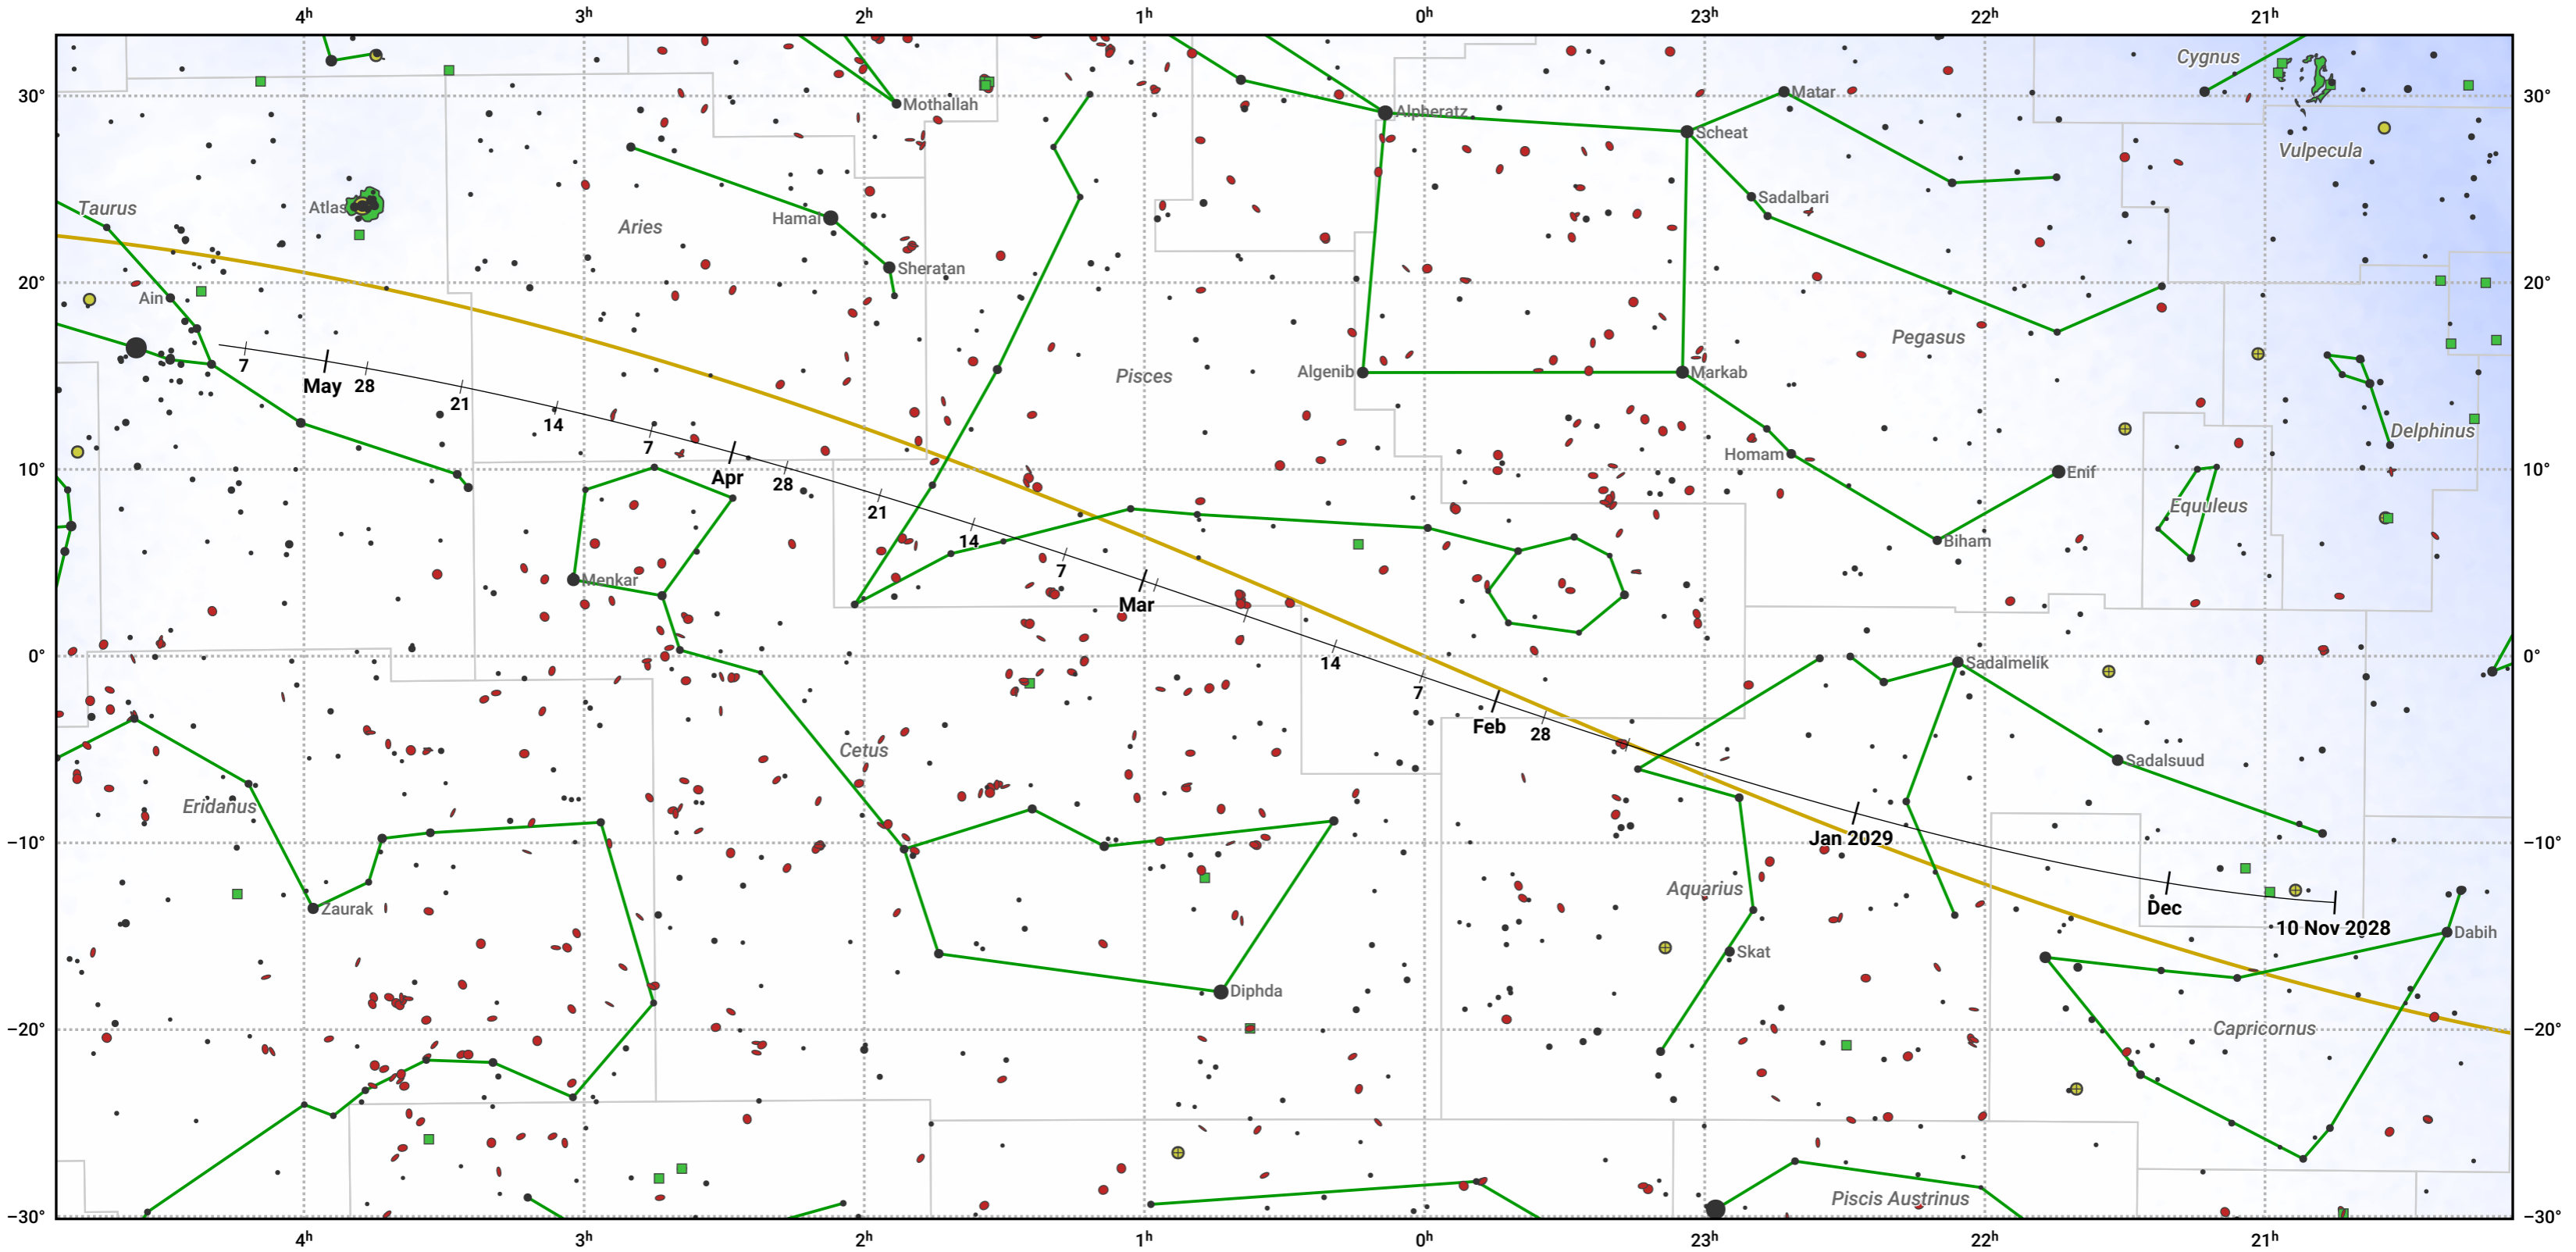

The path of 4P/Faye starting on 10 Nov 2028

© Dominic Ford 2011–2024. Date markers placed at midnight UTC. Downloaded from <https://in-the-sky.org>

Magnitude scale: ● 6.0 ● 5.0 ● 4.0 ● 3.0 ● 2.0 ● 1.0 ● 0.0

— Ecliptic Plane

● Galaxy ■ Bright nebula ● Open cluster ⊕ Globular cluster

Date	Mag
2029 Jan 1	12.1
2029 Mar 1	12.0
2029 May 1	12.5