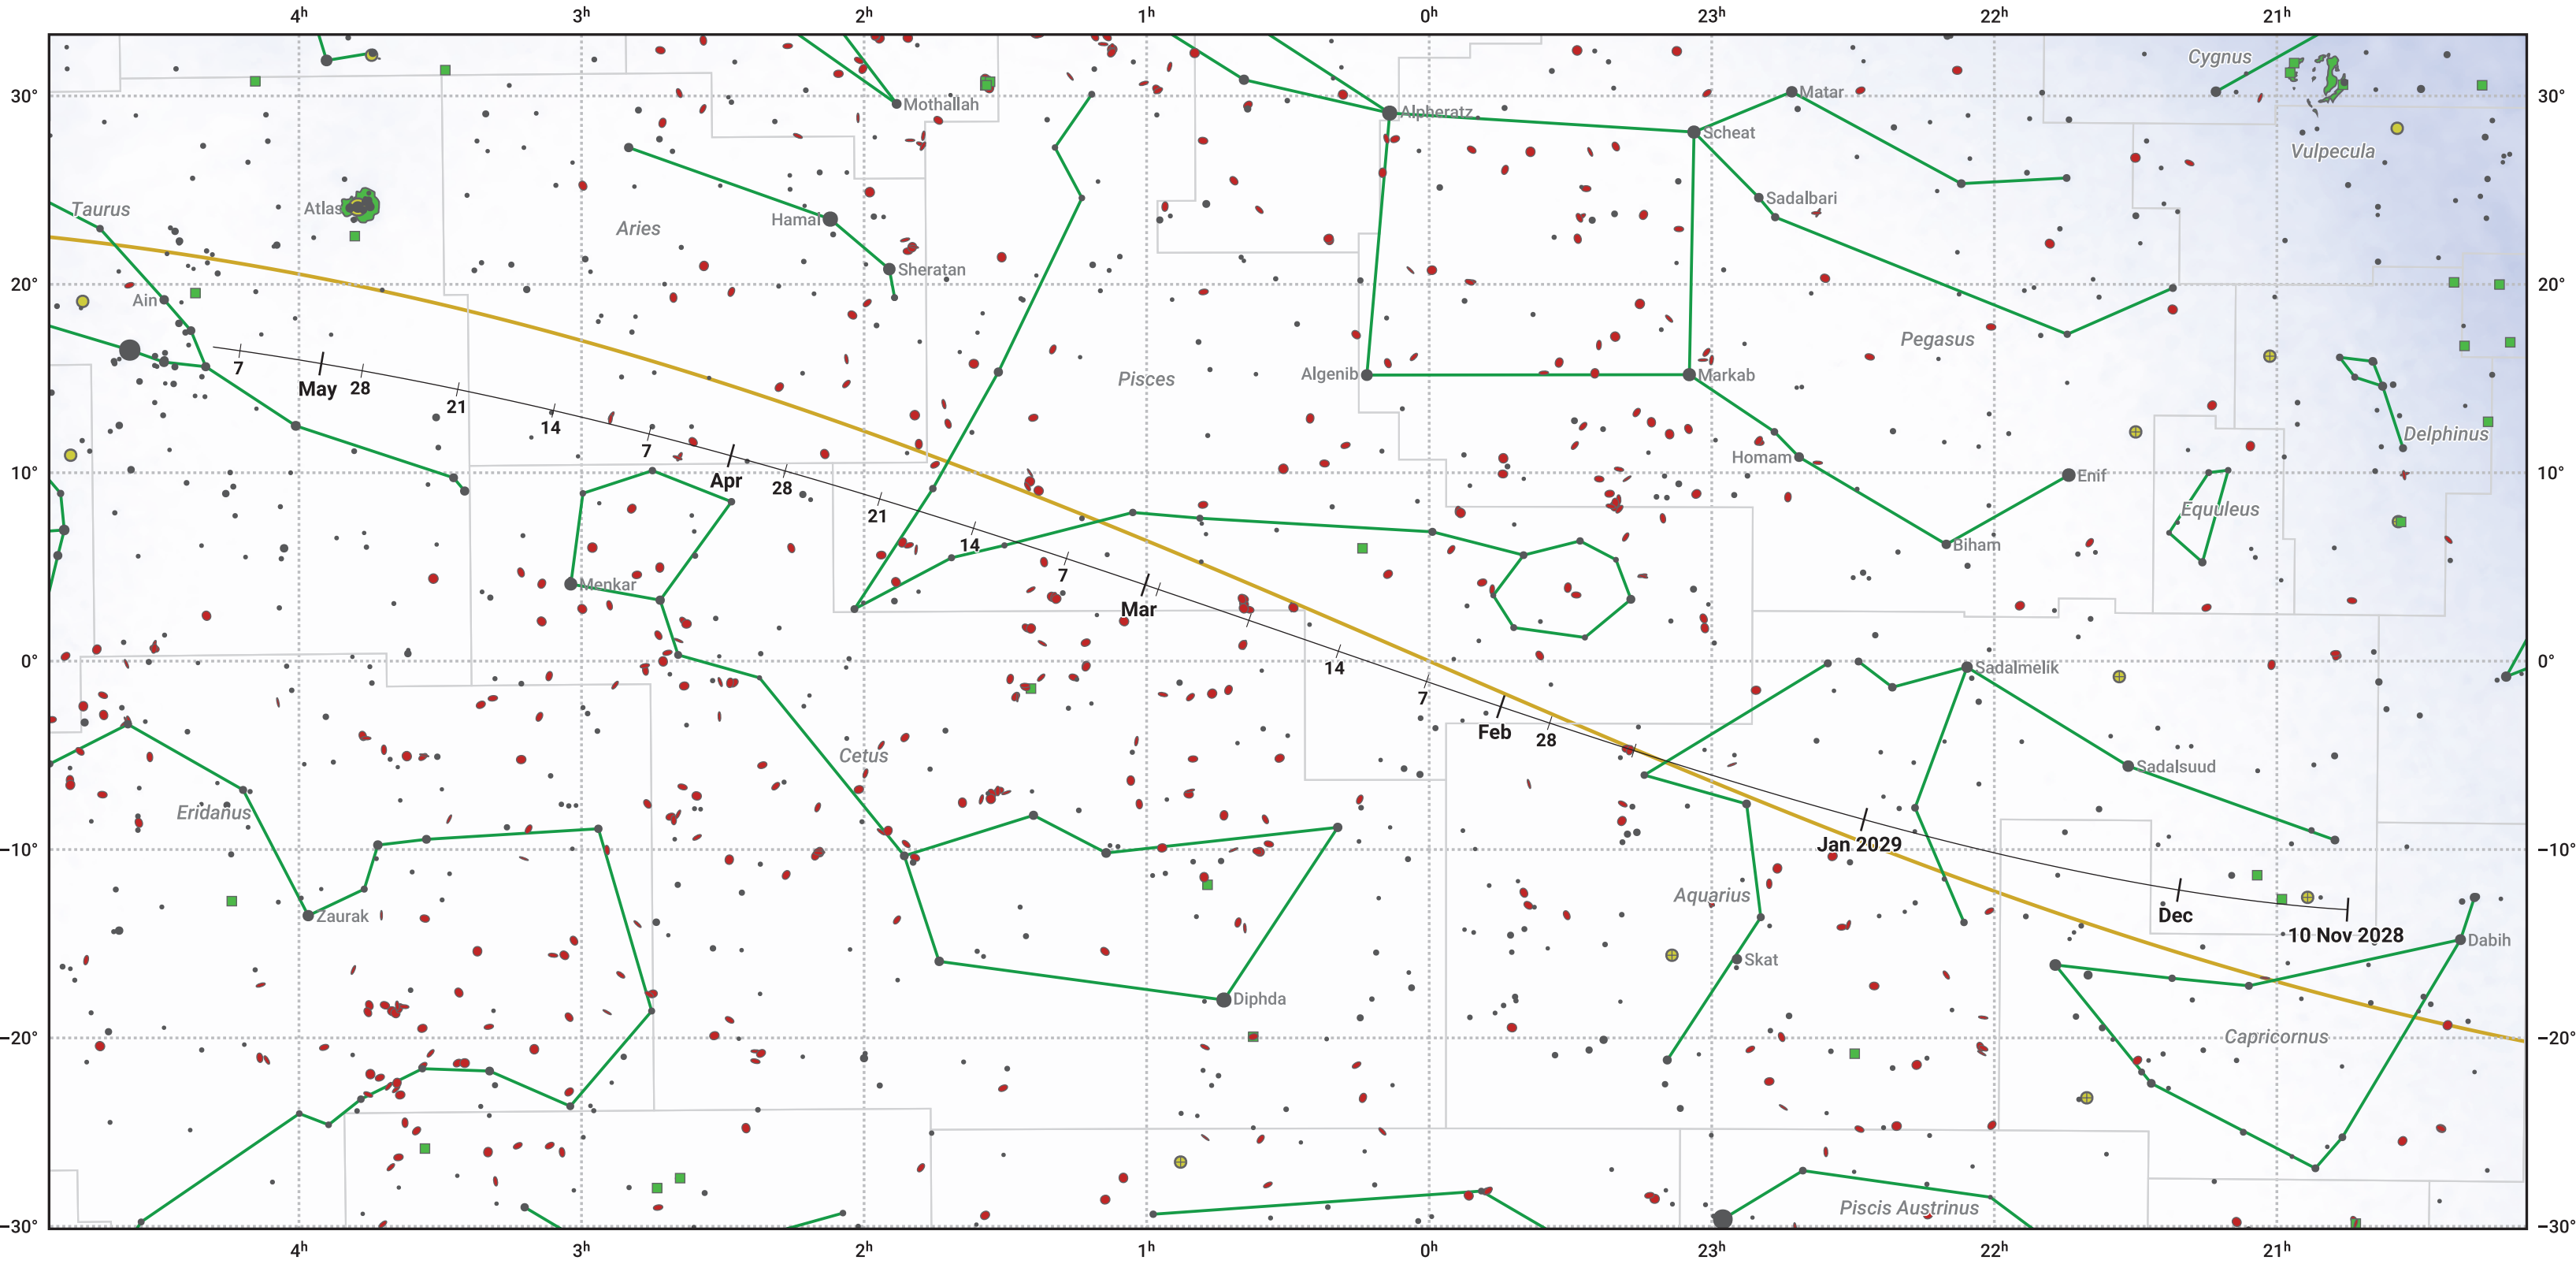

The path of 4P/Faye starting on 10 Nov 2028

© Dominic Ford 2011–2024. Date markers placed at midnight UTC. Downloaded from <https://in-the-sky.org>

Magnitude scale: ● 6.0 ● 5.0 ● 4.0 ● 3.0 ● 2.0 ● 1.0 ● 0.0

— Ecliptic Plane

● Galaxy ■ Bright nebula ● Open cluster ⊕ Globular cluster

Date	Mag
2029 Jan 1	12.1
2029 Mar 1	12.0
2029 May 1	12.5