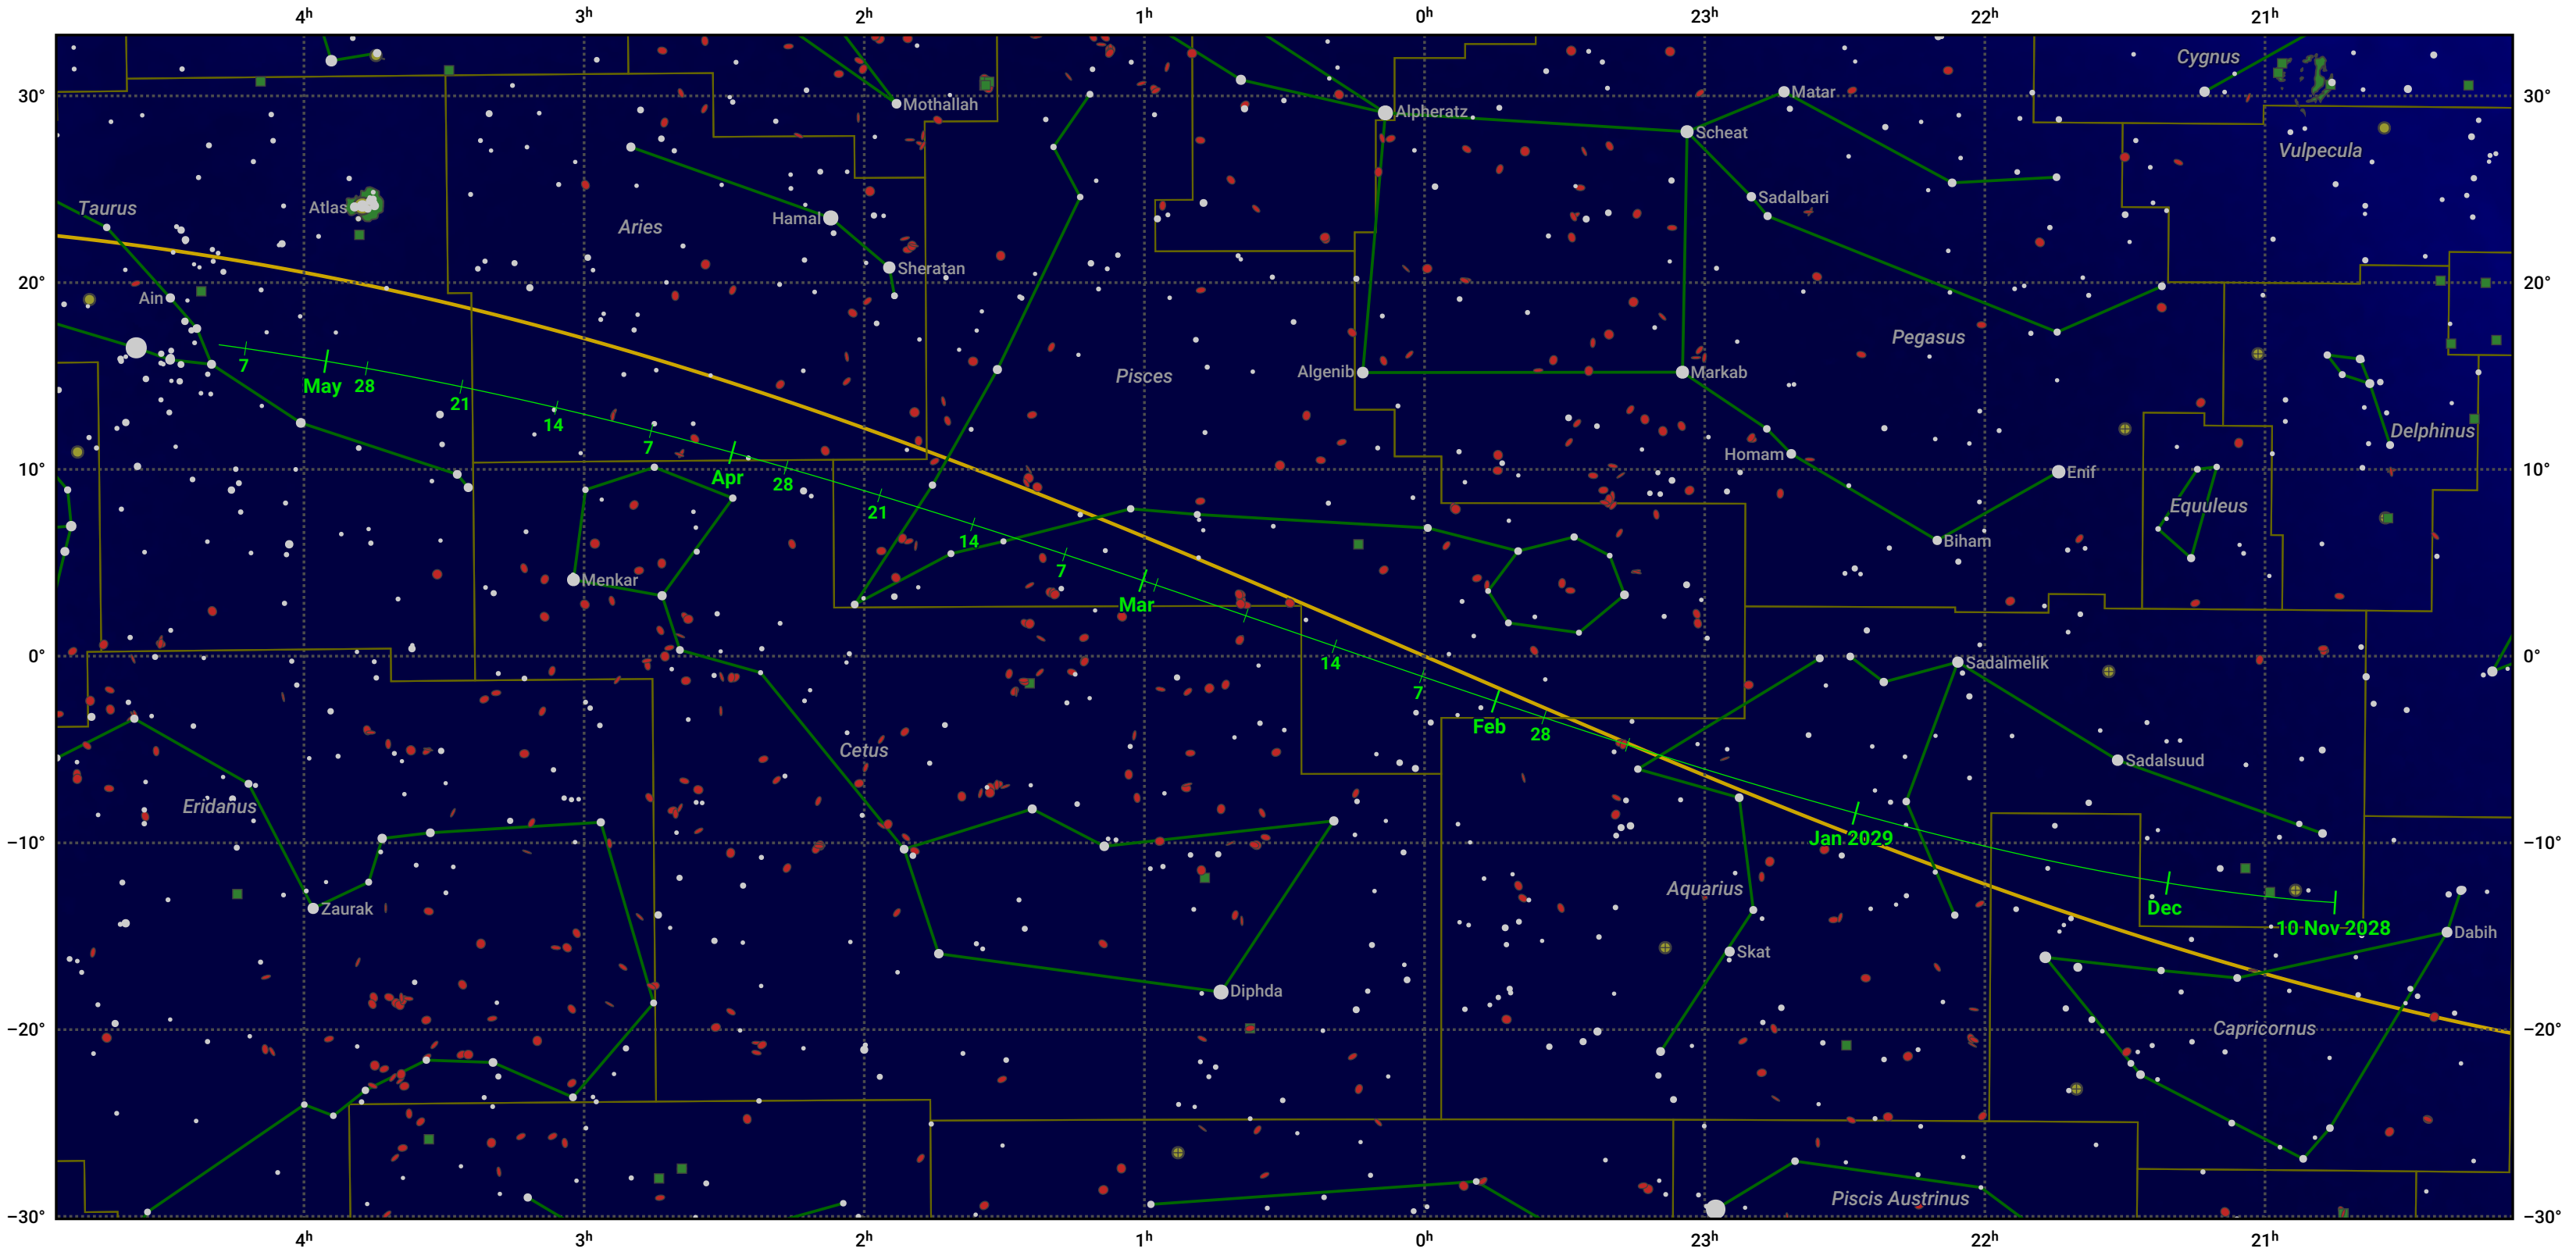

The path of 4P/Faye starting on 10 Nov 2028

© Dominic Ford 2011–2024. Date markers placed at midnight UTC. Downloaded from <https://in-the-sky.org>

Magnitude scale: ● 6.0 ● 5.0 ● 4.0 ● 3.0 ● 2.0 ● 1.0 ● 0.0

— Ecliptic Plane

● Galaxy ■ Bright nebula ● Open cluster ⊕ Globular cluster

Date	Mag
2029 Jan 1	12.1
2029 Mar 1	12.0
2029 May 1	12.5