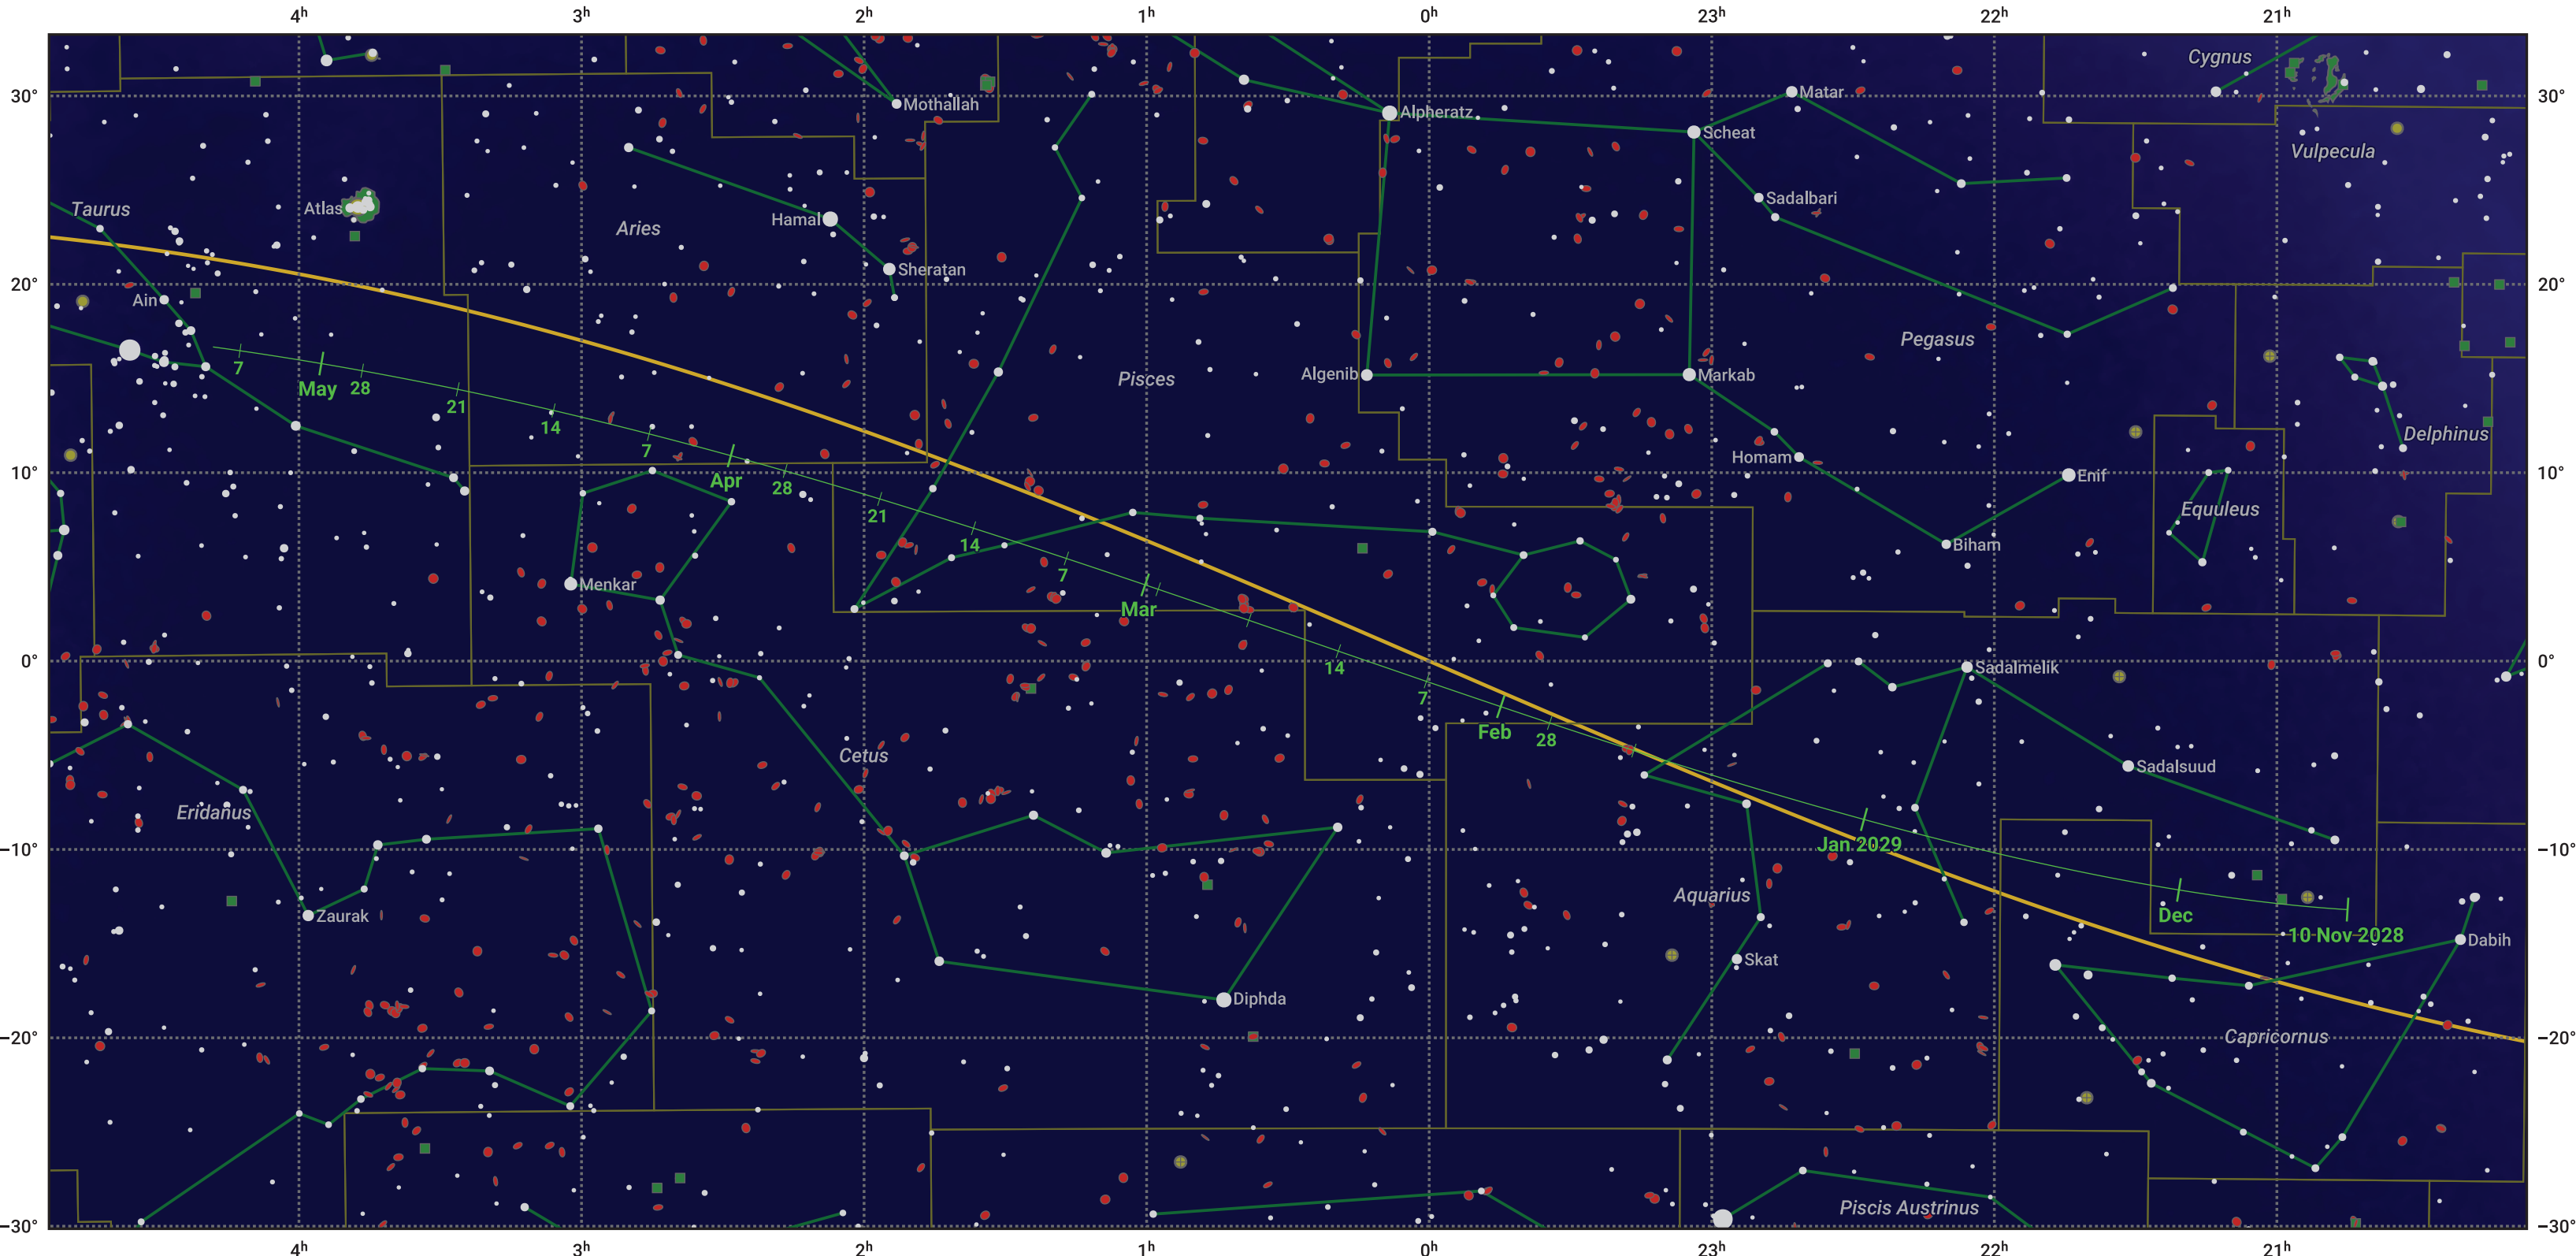

# The path of 4P/Faye starting on 10 Nov 2028

© Dominic Ford 2011–2024. Date markers placed at midnight UTC. Downloaded from <https://in-the-sky.org>

Magnitude scale: ● 6.0 ● 5.0 ● 4.0 ● 3.0 ● 2.0 ● 1.0 ● 0.0

— Ecliptic Plane

● Galaxy ■ Bright nebula ● Open cluster ● Globular cluster

Date	Mag
2029 Jan 1	12.1
2029 Mar 1	12.0
2029 May 1	12.5