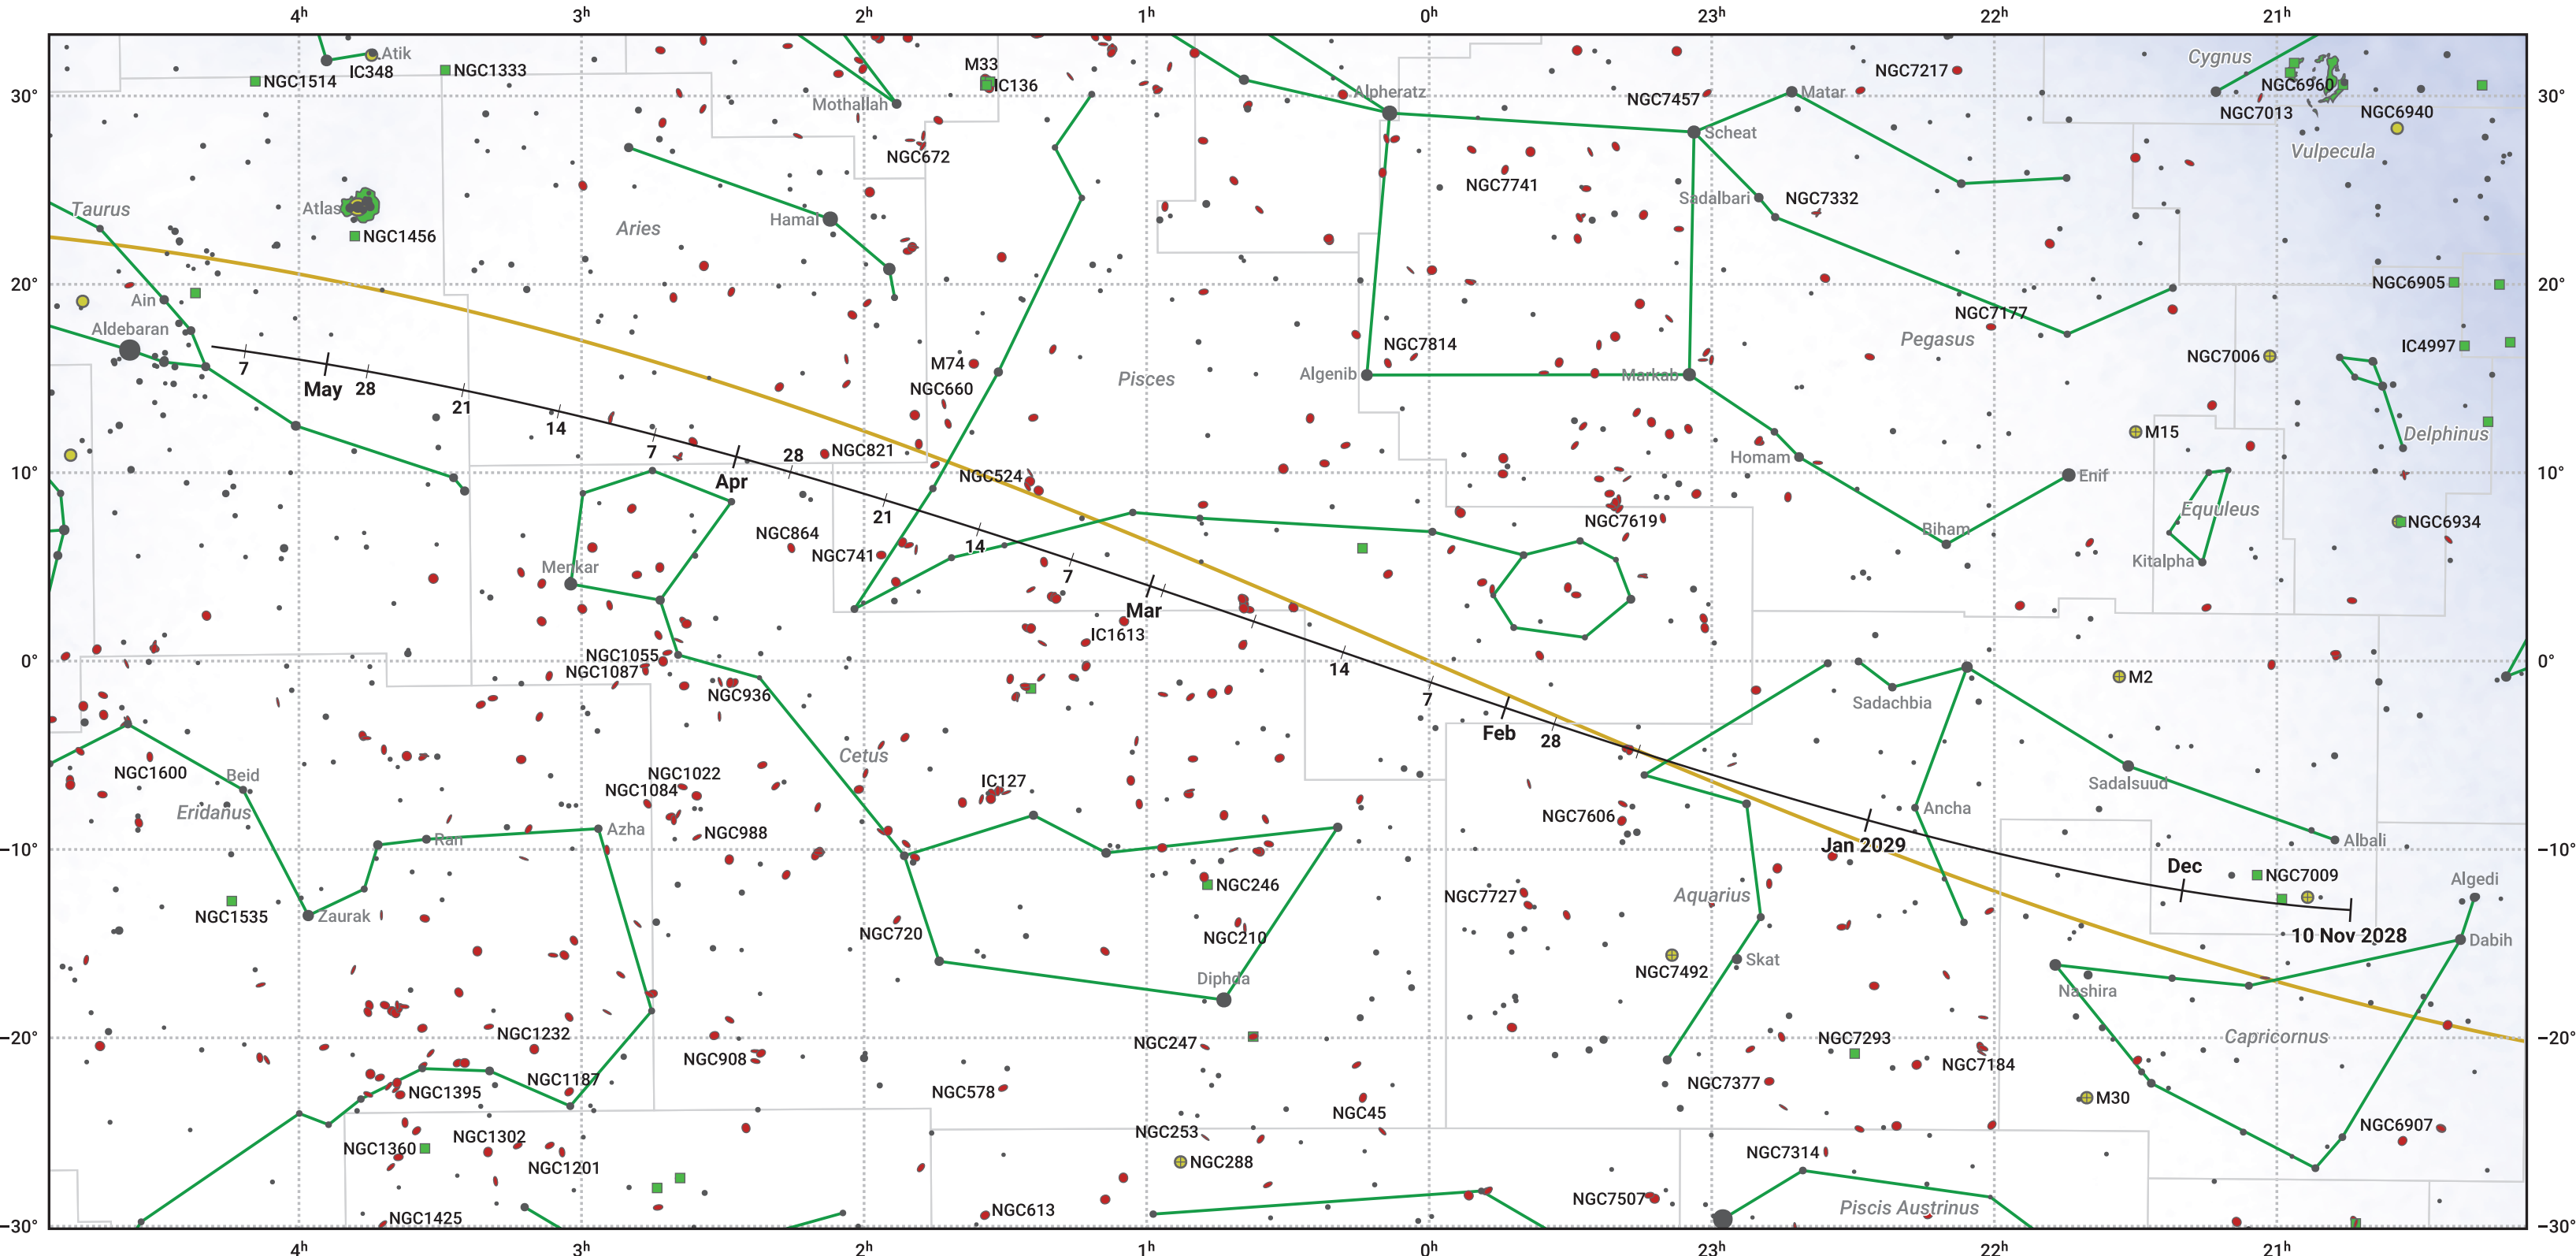

# The path of 4P/Faye starting on 10 Nov 2028

© Dominic Ford 2011–2024. Date markers placed at midnight UTC. Downloaded from <https://in-the-sky.org>

Magnitude scale: ● 6.0 ● 5.0 ● 4.0 ● 3.0 ● 2.0 ● 1.0 ● 0.0

— Ecliptic Plane

● Galaxy ● Bright nebula ● Open cluster ● Globular cluster

Date	Mag
2029 Jan 1	12.1
2029 Mar 1	12.0
2029 May 1	12.5