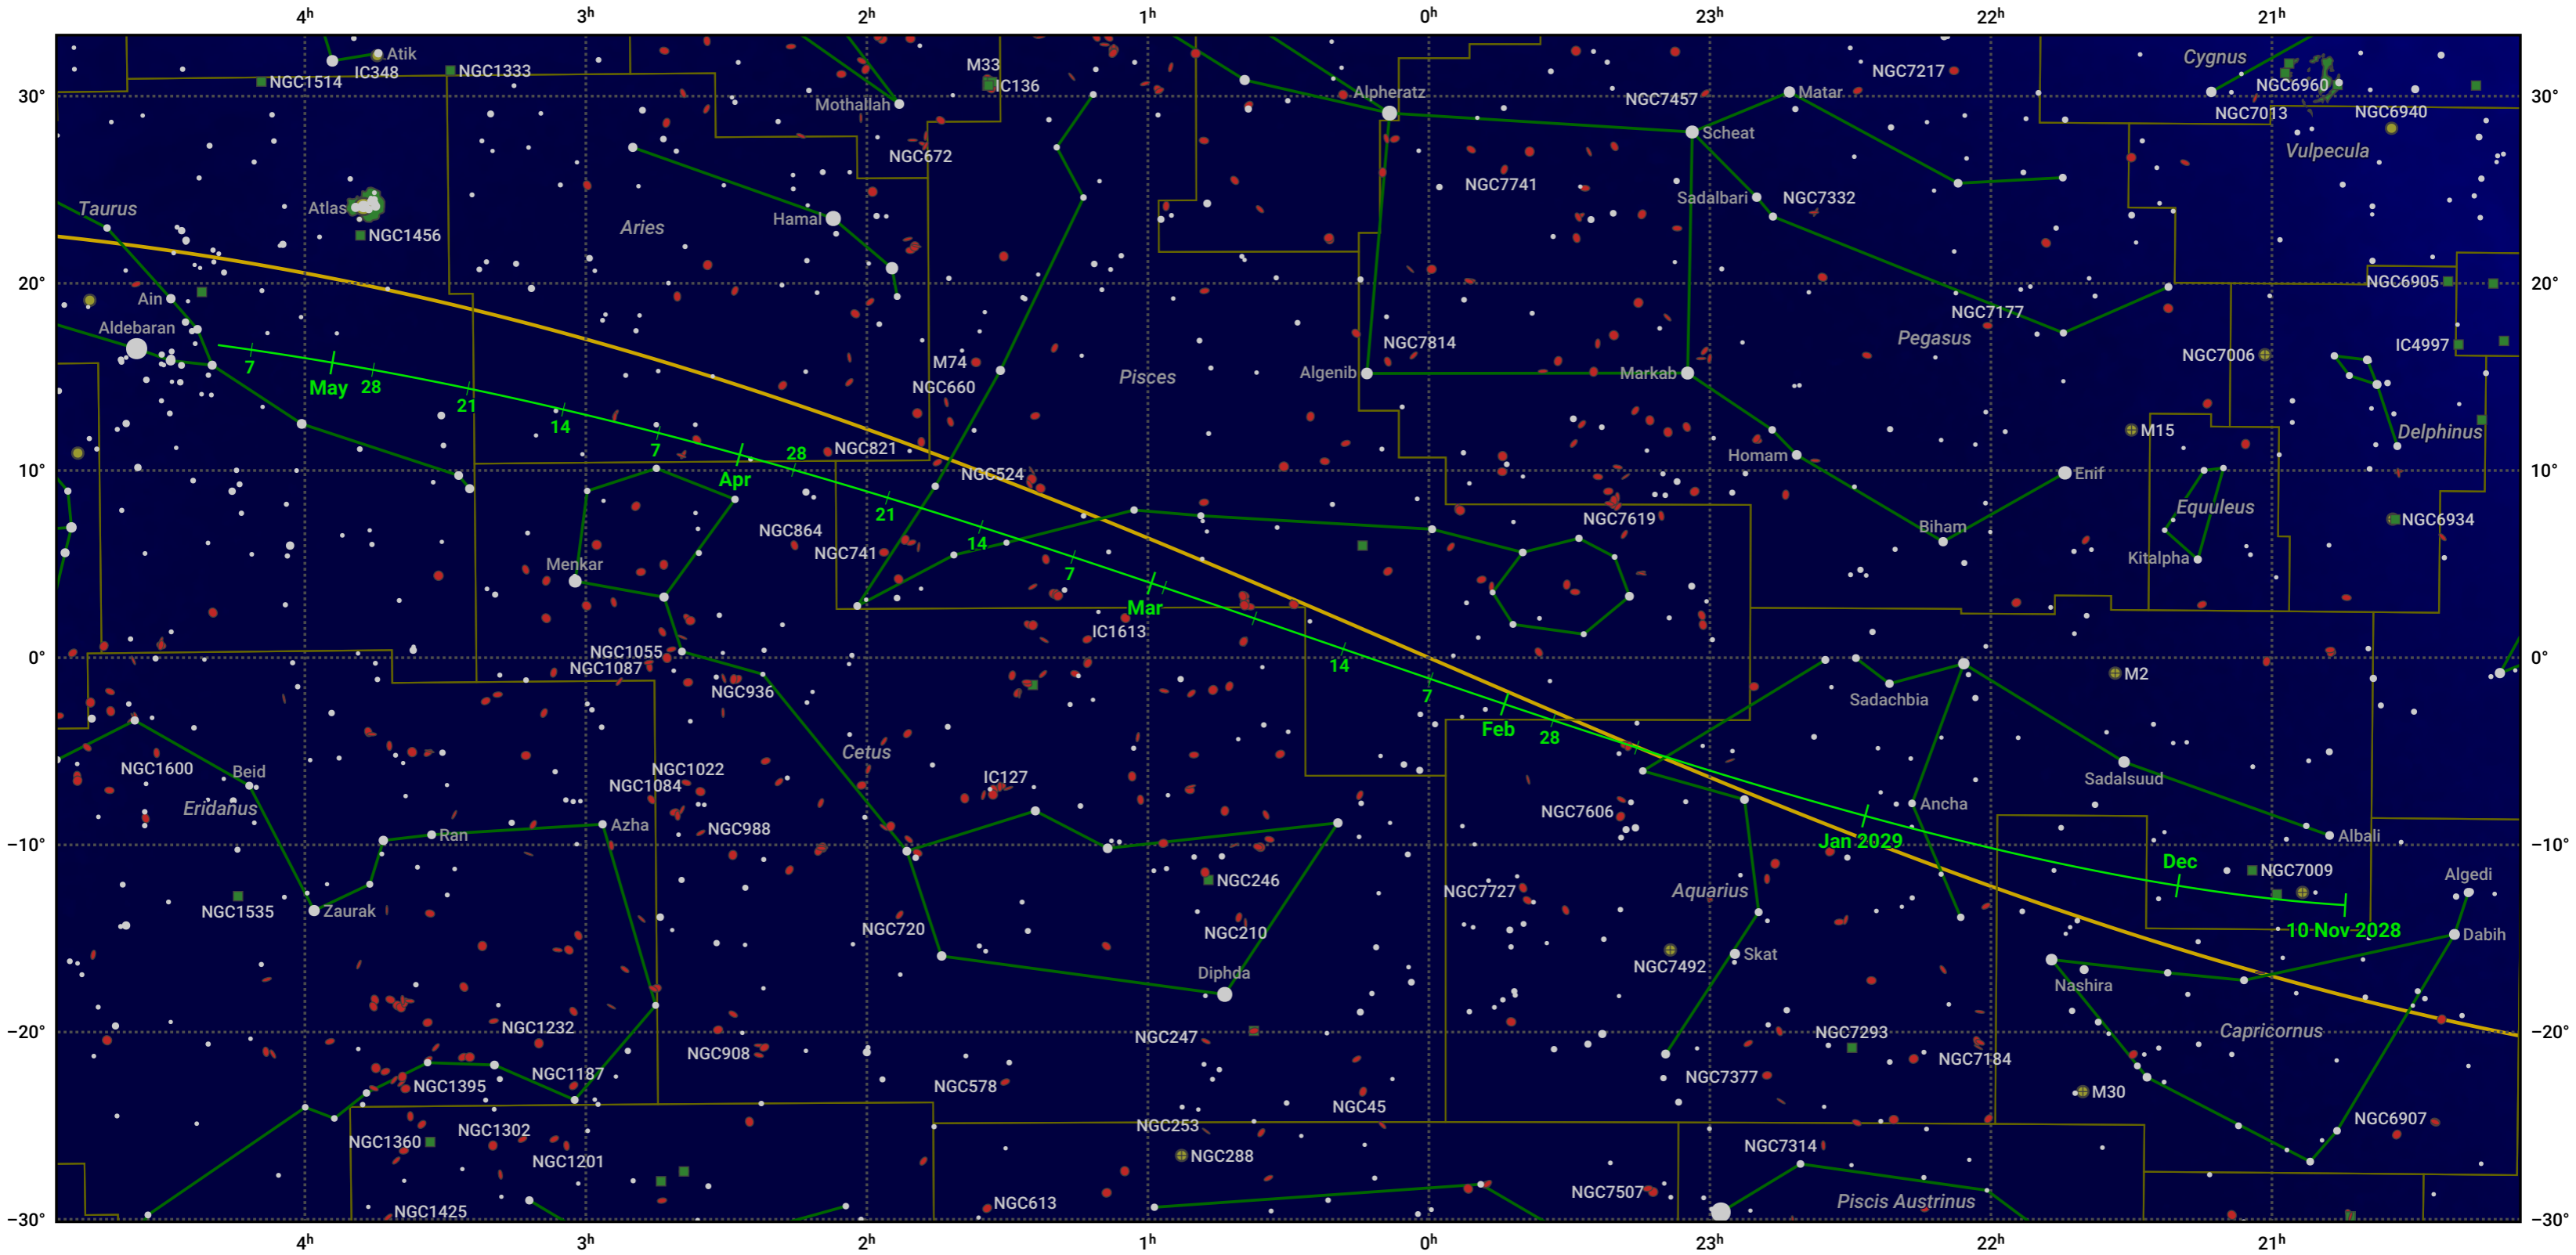

The path of 4P/Faye starting on 10 Nov 2028

© Dominic Ford 2011–2024. Date markers placed at midnight UTC. Downloaded from <https://in-the-sky.org>

Magnitude scale: ● 6.0 ● 5.0 ● 4.0 ● 3.0 ● 2.0 ● 1.0 ● 0.0

— Ecliptic Plane

● Galaxy ■ Bright nebula ● Open cluster ● Globular cluster

Date	Mag
2029 Jan 1	12.1
2029 Mar 1	12.0
2029 May 1	12.5