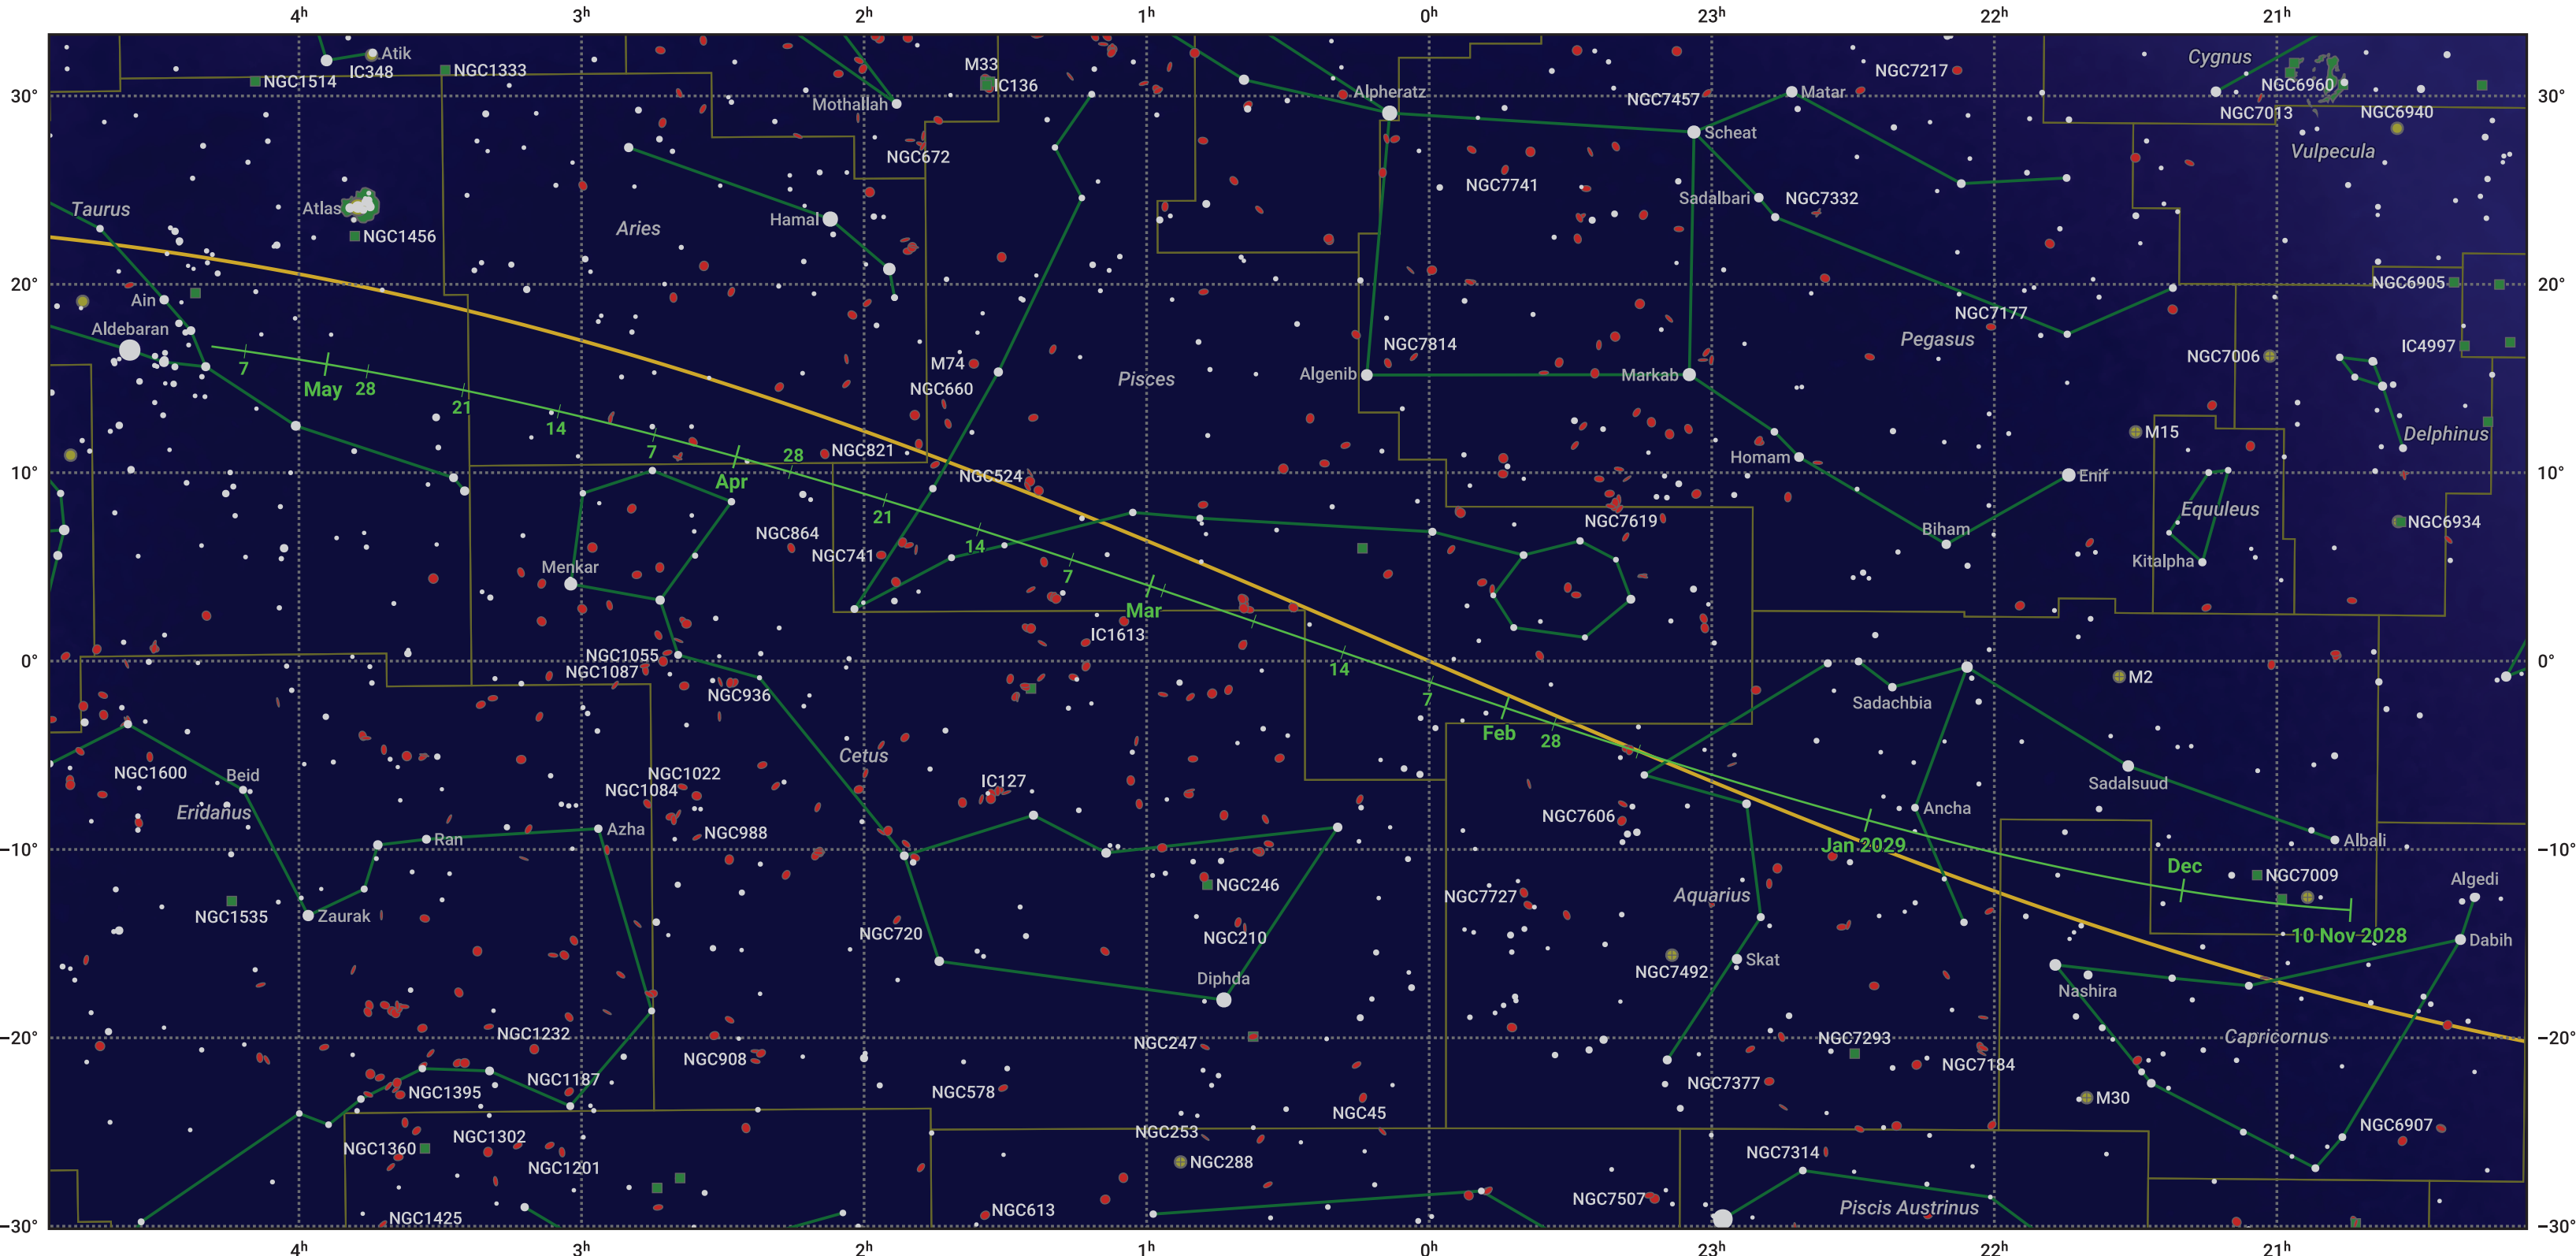

The path of 4P/Faye starting on 10 Nov 2028

© Dominic Ford 2011–2024. Date markers placed at midnight UTC. Downloaded from <https://in-the-sky.org>

Magnitude scale: ● 6.0 ● 5.0 ● 4.0 ● 3.0 ● 2.0 ● 1.0 ● 0.0

— Ecliptic Plane

● Galaxy ■ Bright nebula ● Open cluster ● Globular cluster

Date	Mag
2029 Jan 1	12.1
2029 Mar 1	12.0
2029 May 1	12.5