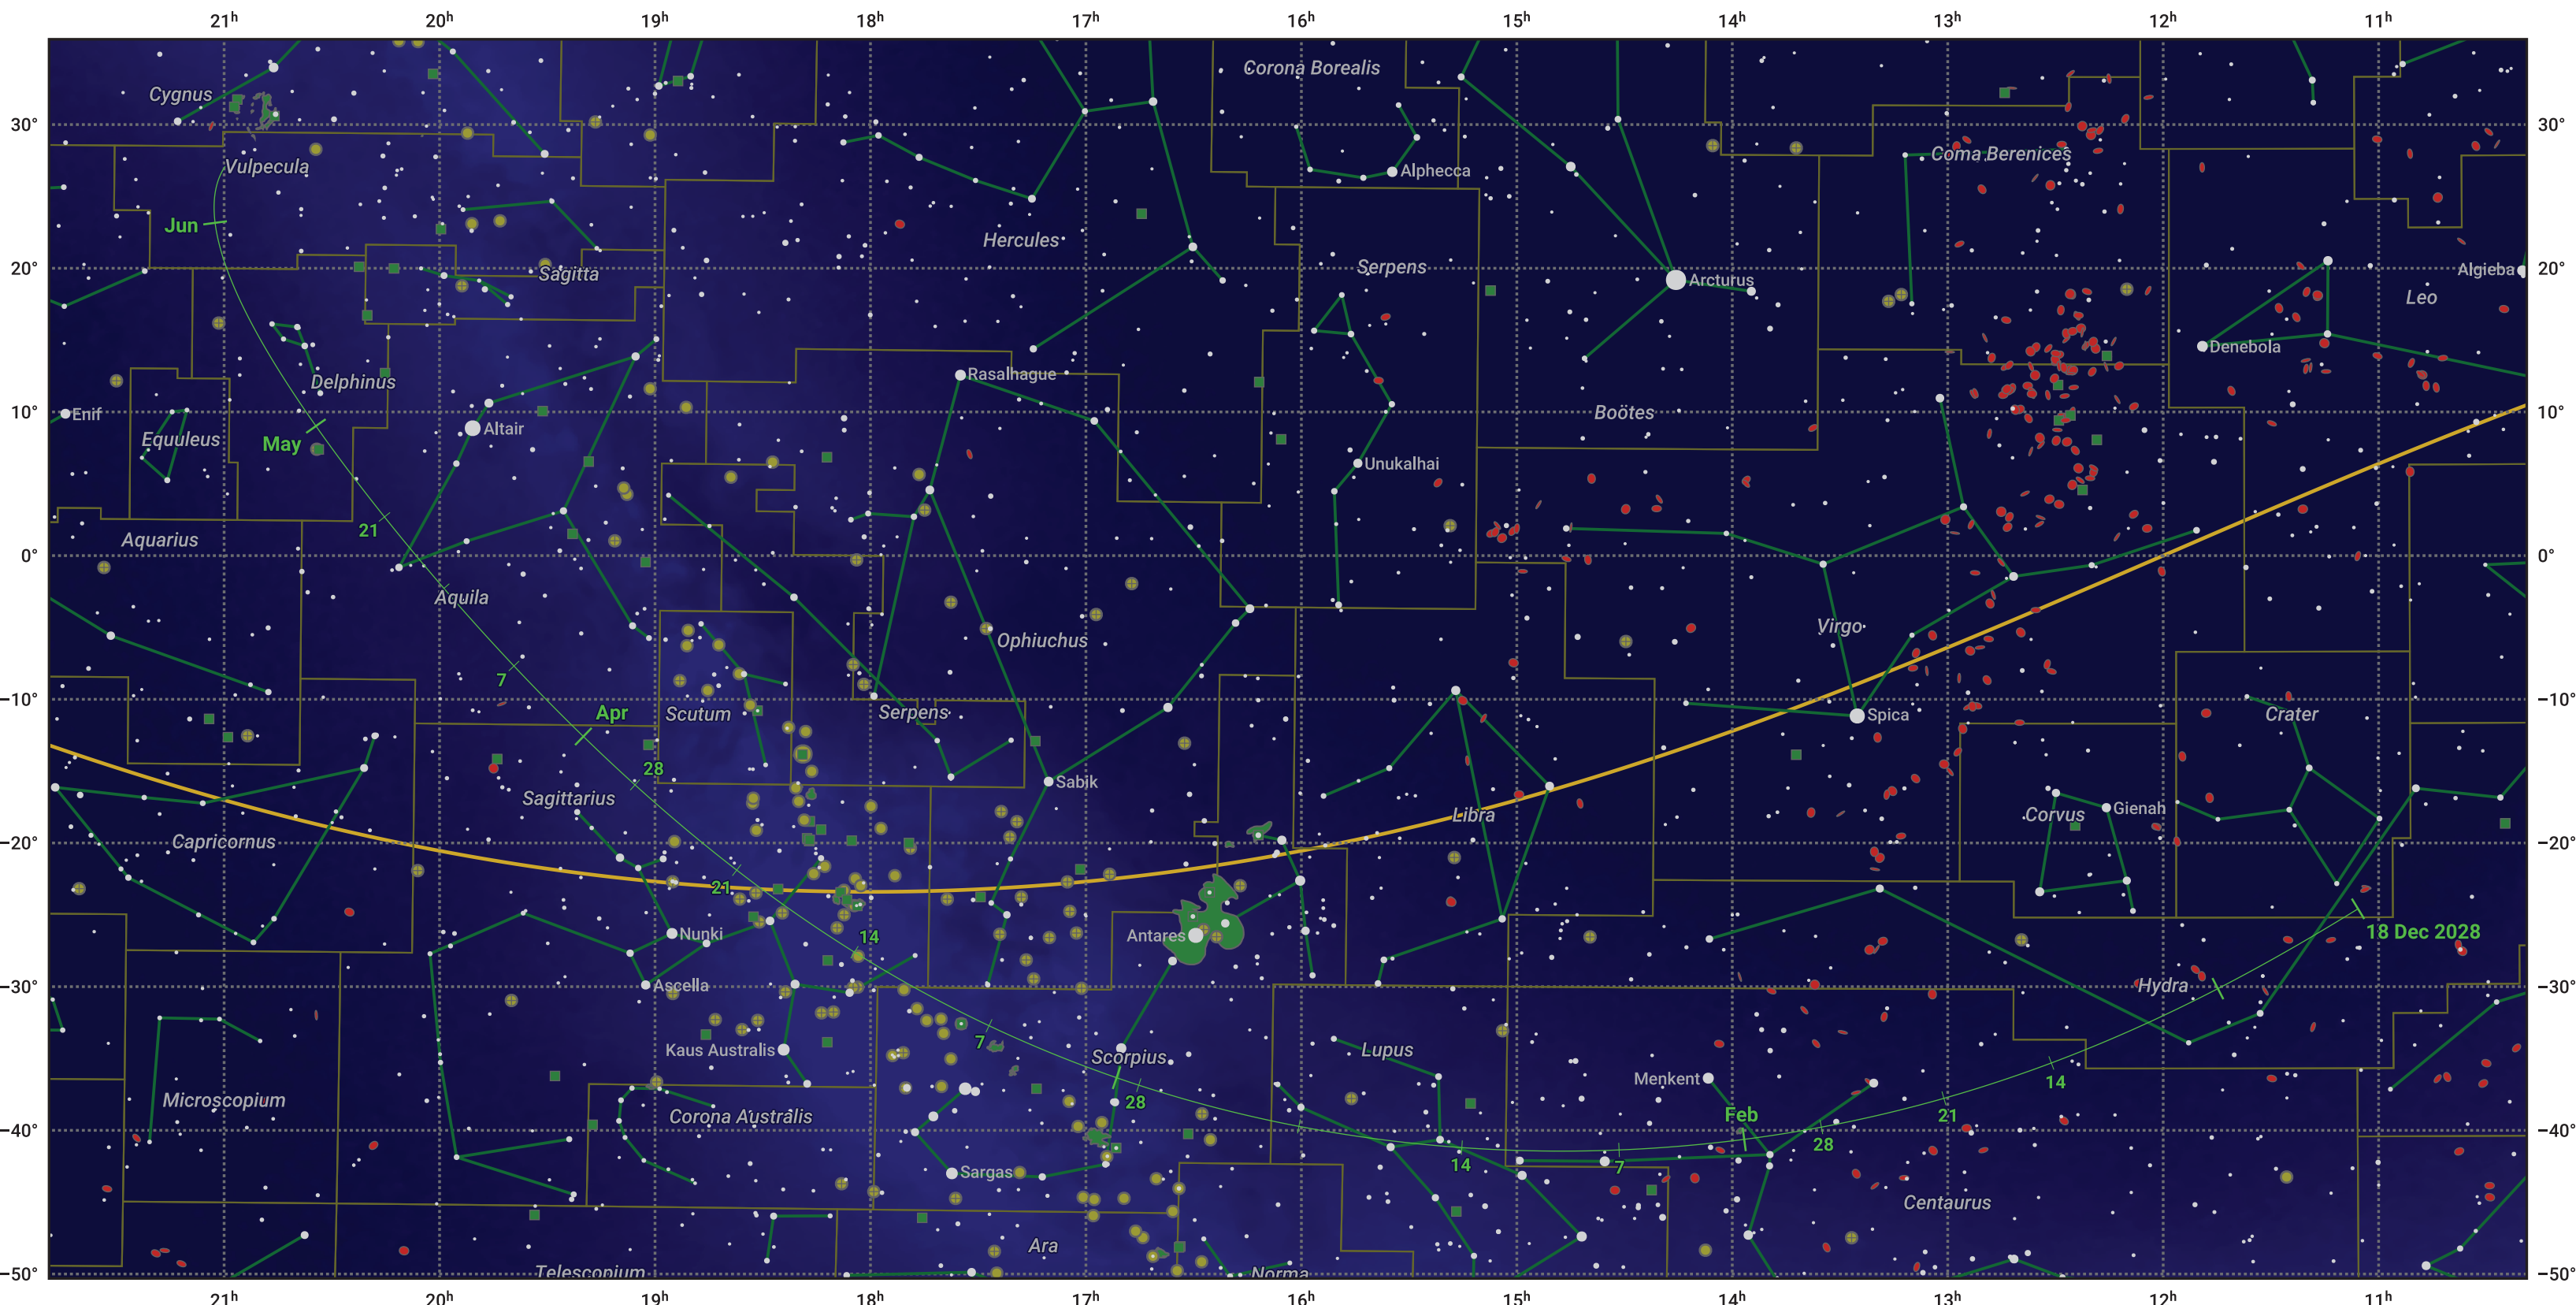

# The path of 26P/Grigg-Skjellerup starting on 18 Dec 2028

© Dominic Ford 2011–2024. Date markers placed at midnight UTC. Downloaded from <https://in-the-sky.org>

Magnitude scale:  -6.0    -5.0    -4.0    -3.0    -2.0    -1.0    0.0

— Ecliptic Plane

Galaxy  
  Bright nebula  
  Open cluster  
  Globular cluster

| Date        | Mag  |
|-------------|------|
| 2029 Jan 1  | 14.1 |
| 2029 Jan 8  | 13.7 |
| 2029 Jan 28 | 12.7 |
| 2029 Feb 20 | 11.7 |
| 2029 Mar 1  | 11.4 |
| 2029 May 1  | 12.2 |
| 2029 May 17 | 12.7 |
| 2029 Jun 15 | 13.7 |