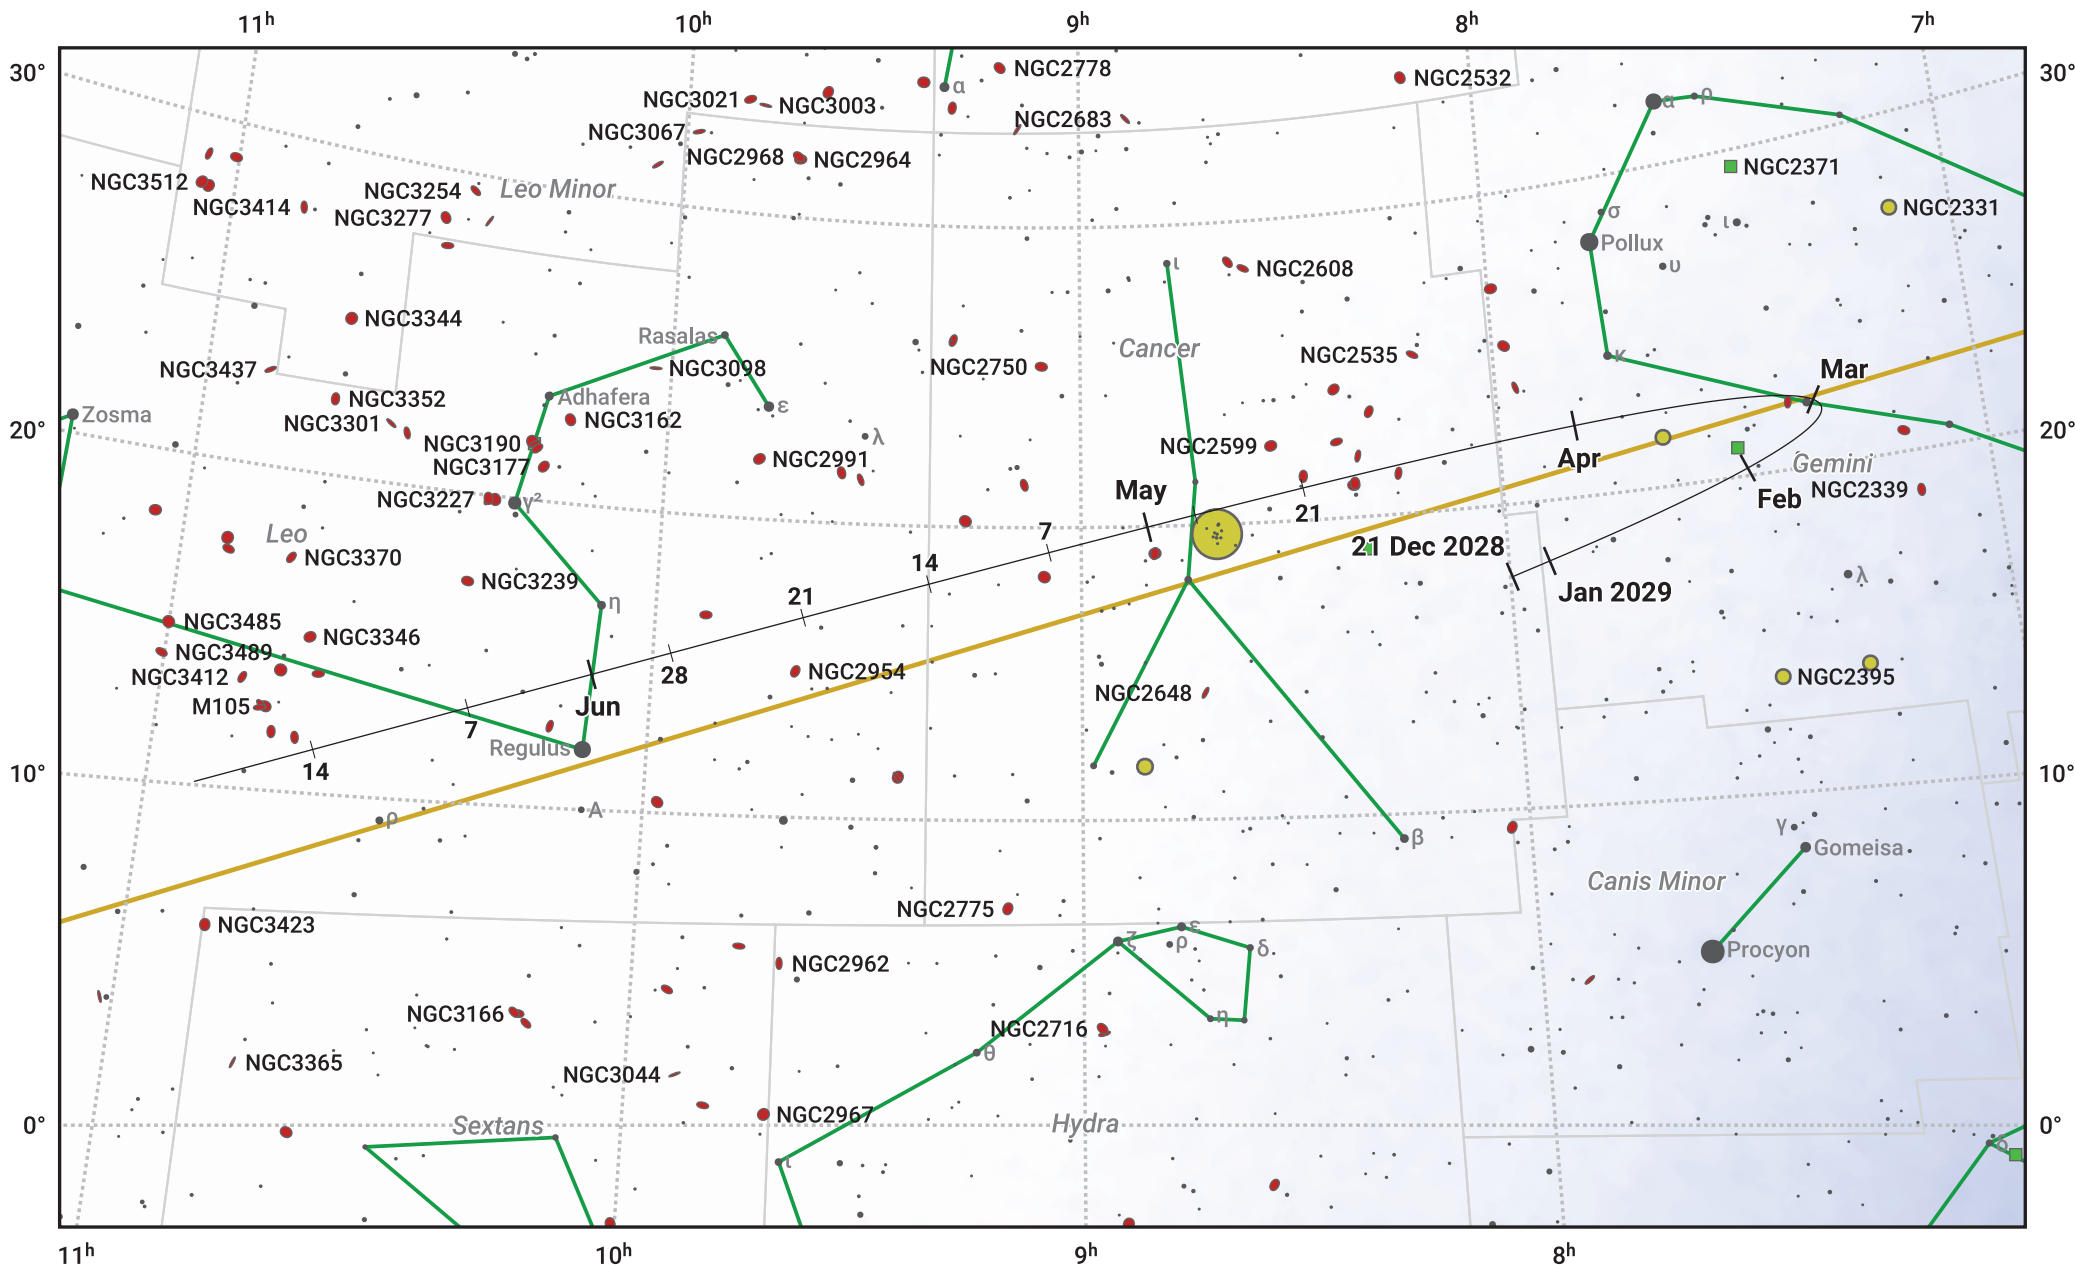

# The path of 81P/Wild starting on 21 Dec 2028

© Dominic Ford 2011–2024. Date markers placed at midnight UTC. Downloaded from <https://in-the-sky.org>

Magnitude scale: 7.0 6.0 5.0 4.0 3.0 2.0 1.0 0.0

— Ecliptic Plane

- Galaxy
- Bright nebula
- Open cluster
- ⊕ Globular cluster

Date	Mag
2029 Jan 1	10.6
2029 Jan 27	9.9
2029 Mar 1	9.6
2029 May 1	9.6