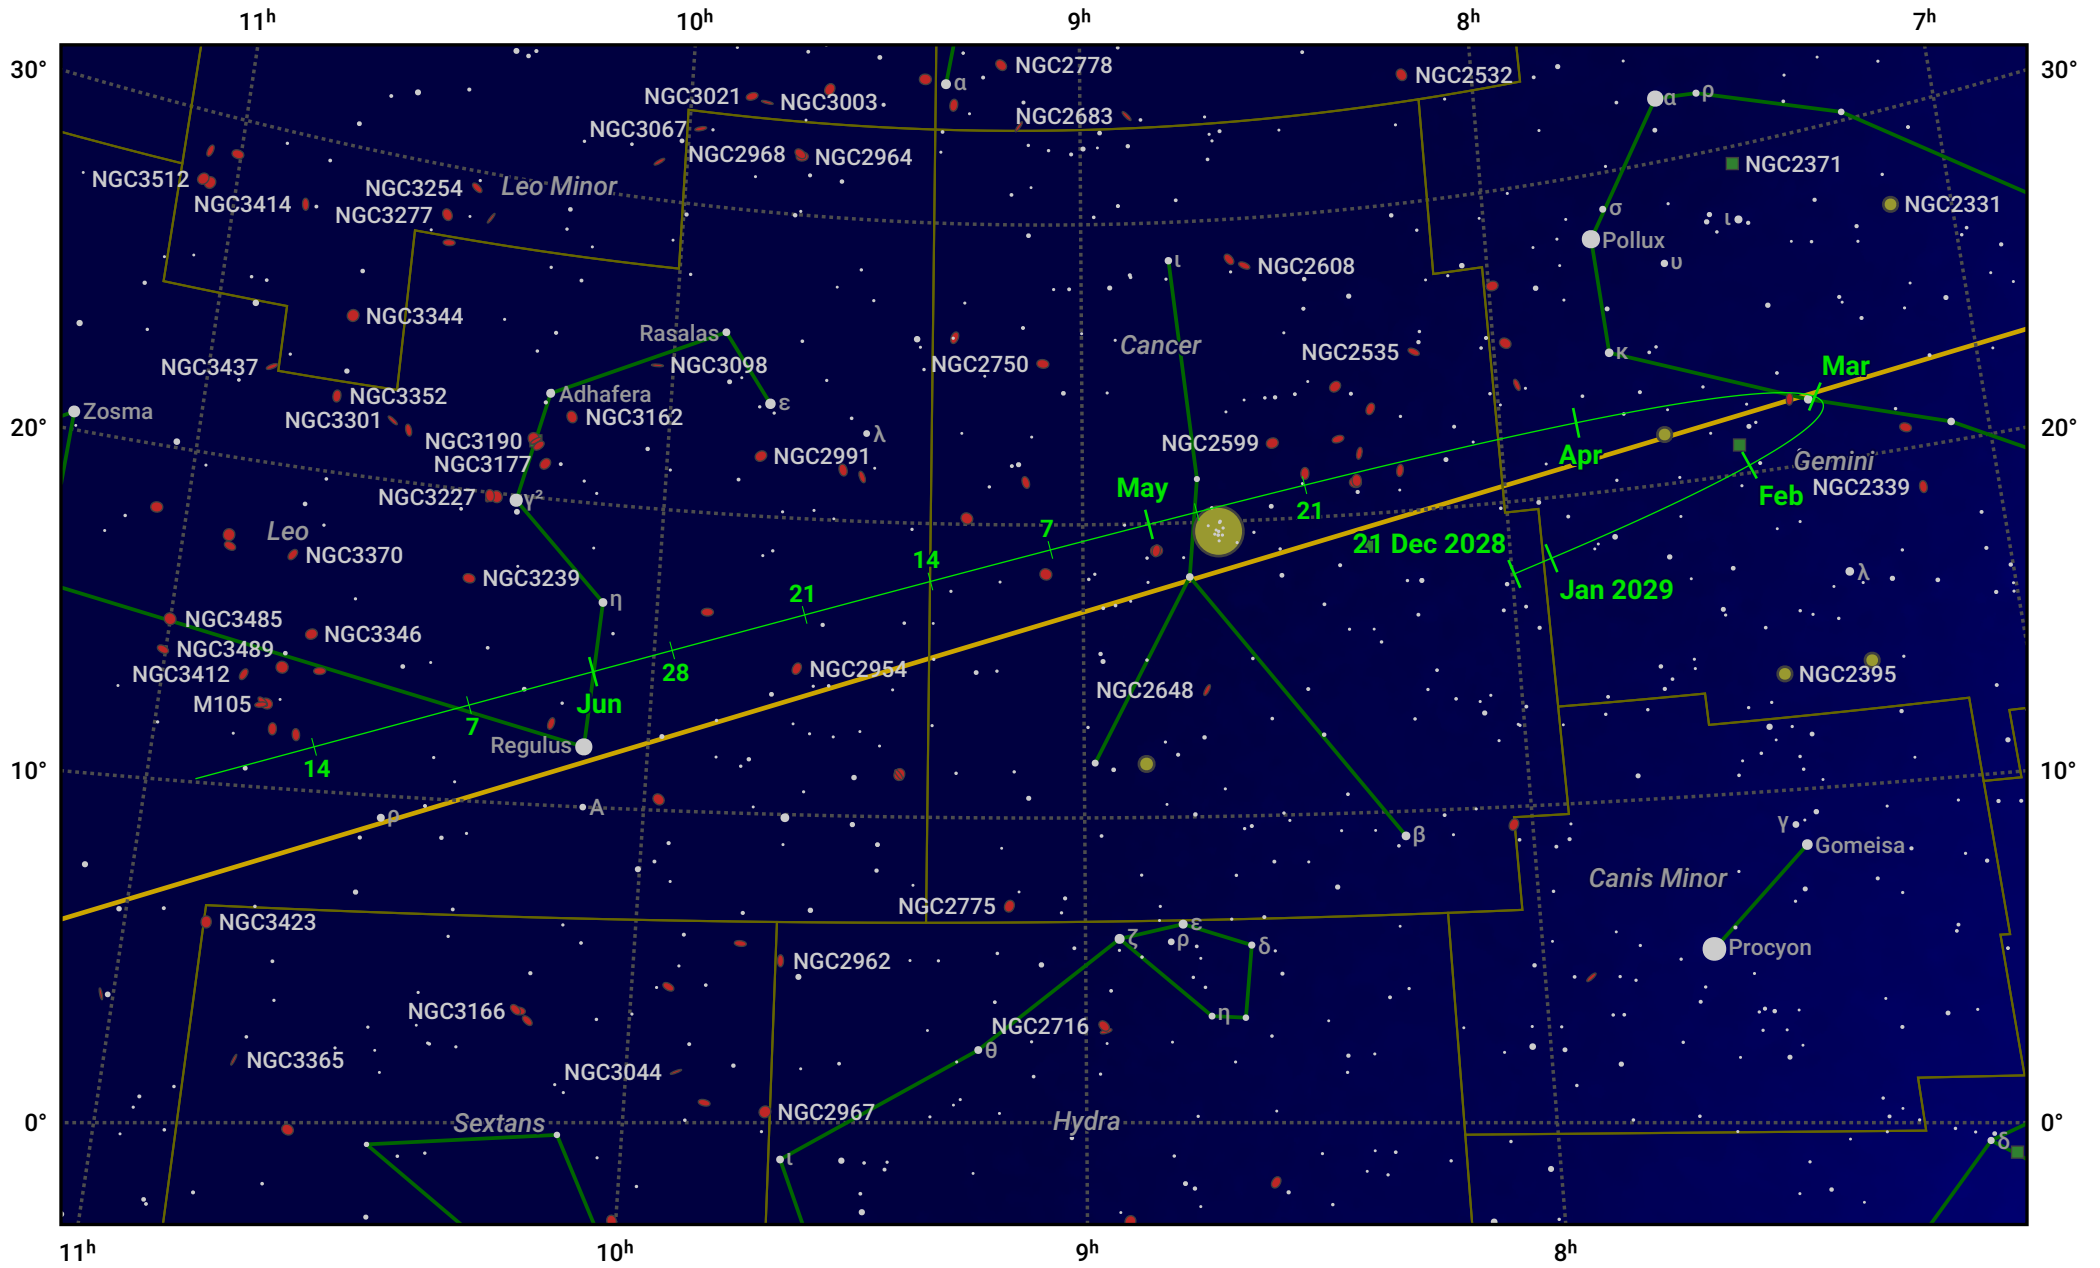

The path of 81P/Wild starting on 21 Dec 2028

© Dominic Ford 2011–2024. Date markers placed at midnight UTC. Downloaded from <https://in-the-sky.org>

Magnitude scale: ● 7.0 ● 6.0 ● 5.0 ● 4.0 ● 3.0 ● 2.0 ● 1.0 ● 0.0

— Ecliptic Plane

● Galaxy ■ Bright nebula ● Open cluster ● Globular cluster

Date	Mag
2029 Jan 1	10.6
2029 Jan 27	9.9
2029 Mar 1	9.6
2029 May 1	9.6