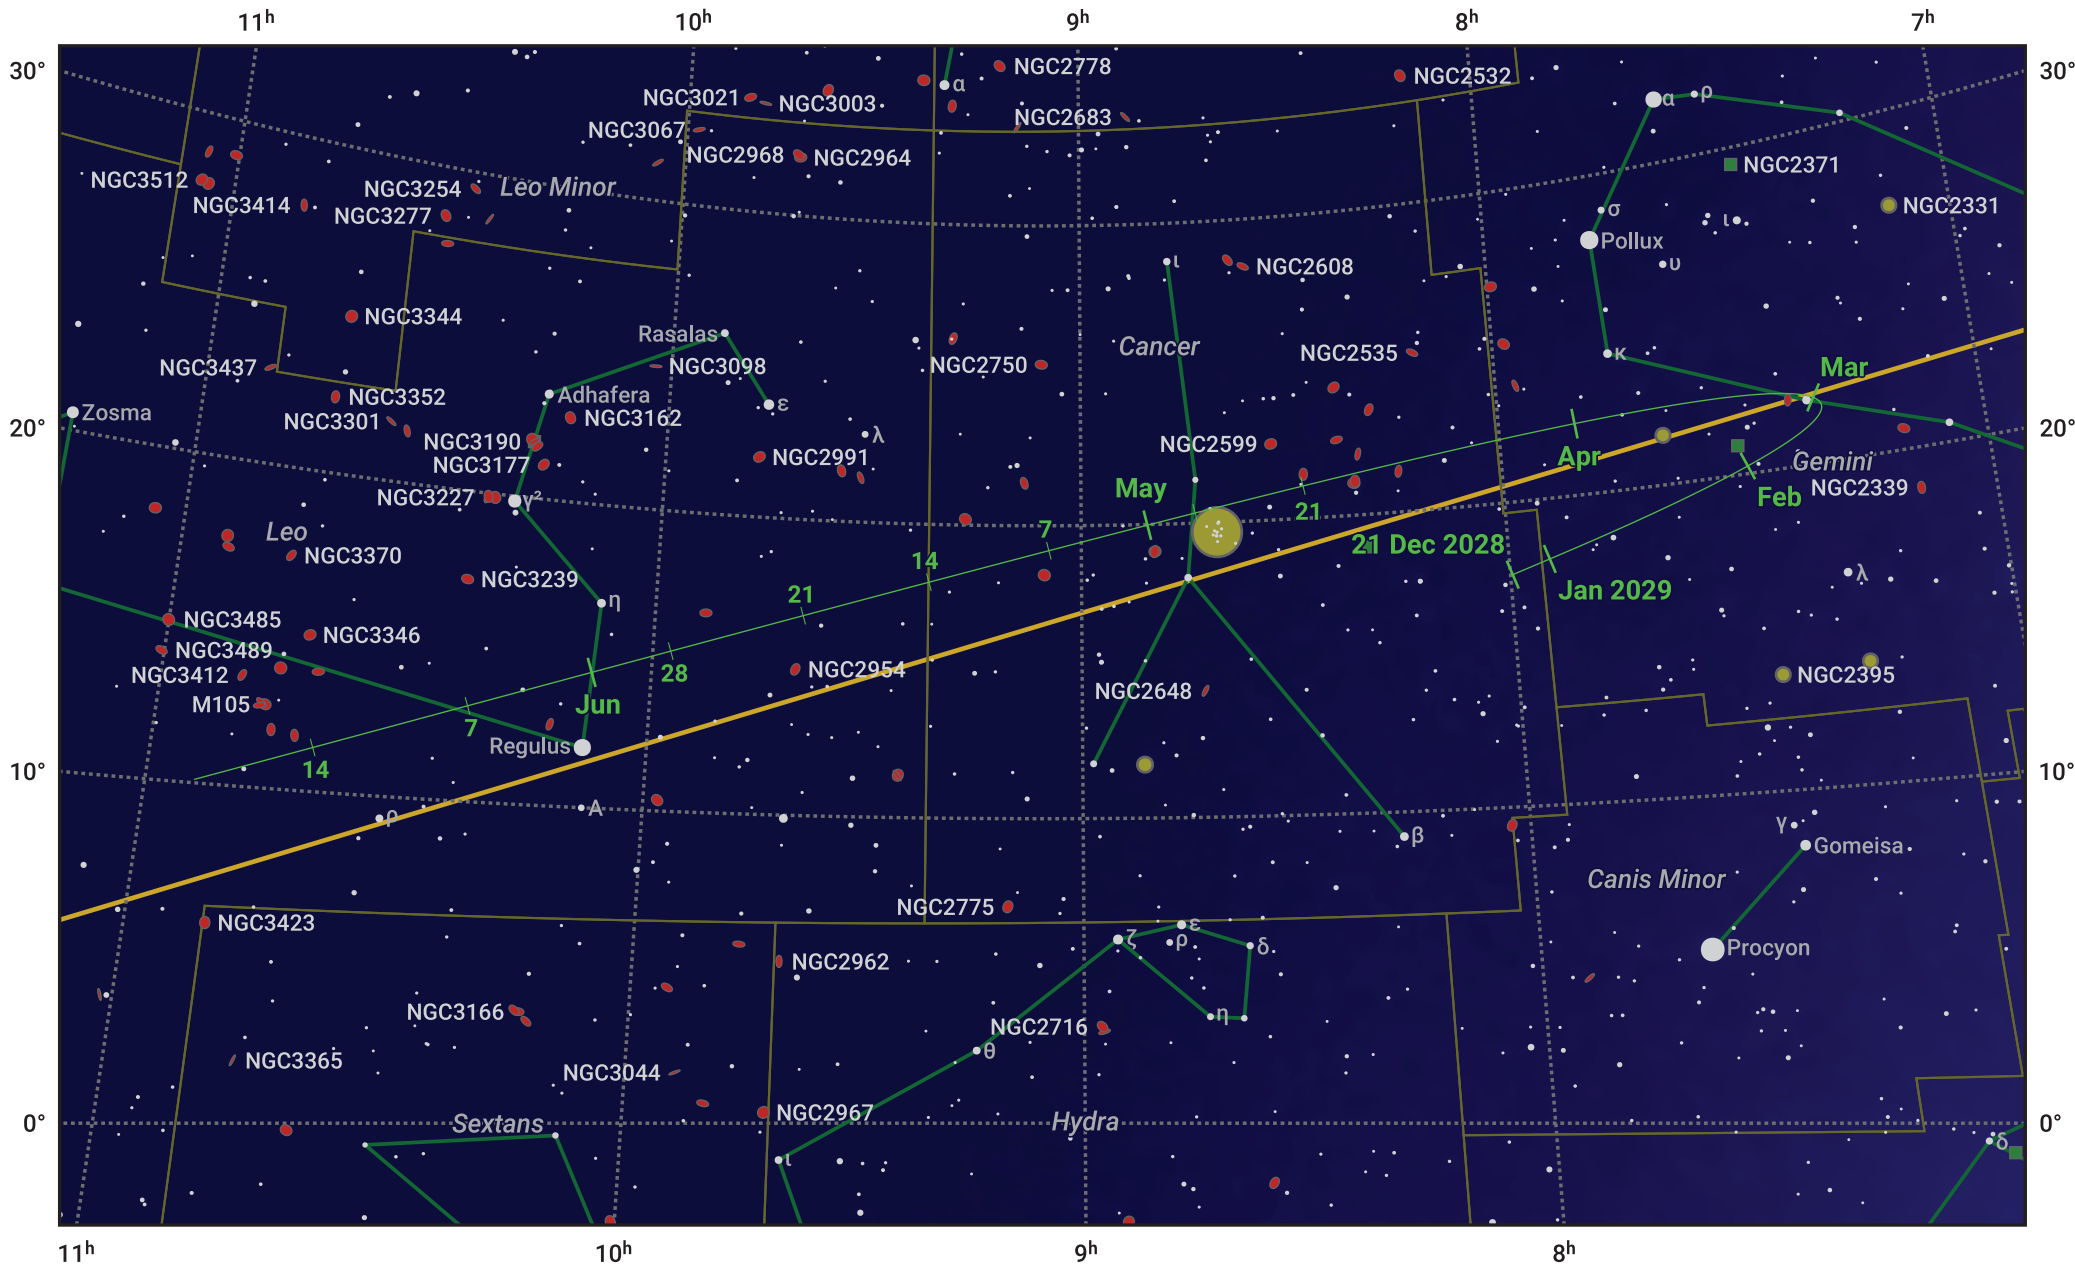

The path of 81P/Wild starting on 21 Dec 2028

© Dominic Ford 2011–2024. Date markers placed at midnight UTC. Downloaded from <https://in-the-sky.org>

Magnitude scale: 7.0 6.0 5.0 4.0 3.0 2.0 1.0 0.0

— Ecliptic Plane

- Galaxy
- Bright nebula
- Open cluster
- ⊕ Globular cluster

Date	Mag
2029 Jan 1	10.6
2029 Jan 27	9.9
2029 Mar 1	9.6
2029 May 1	9.6