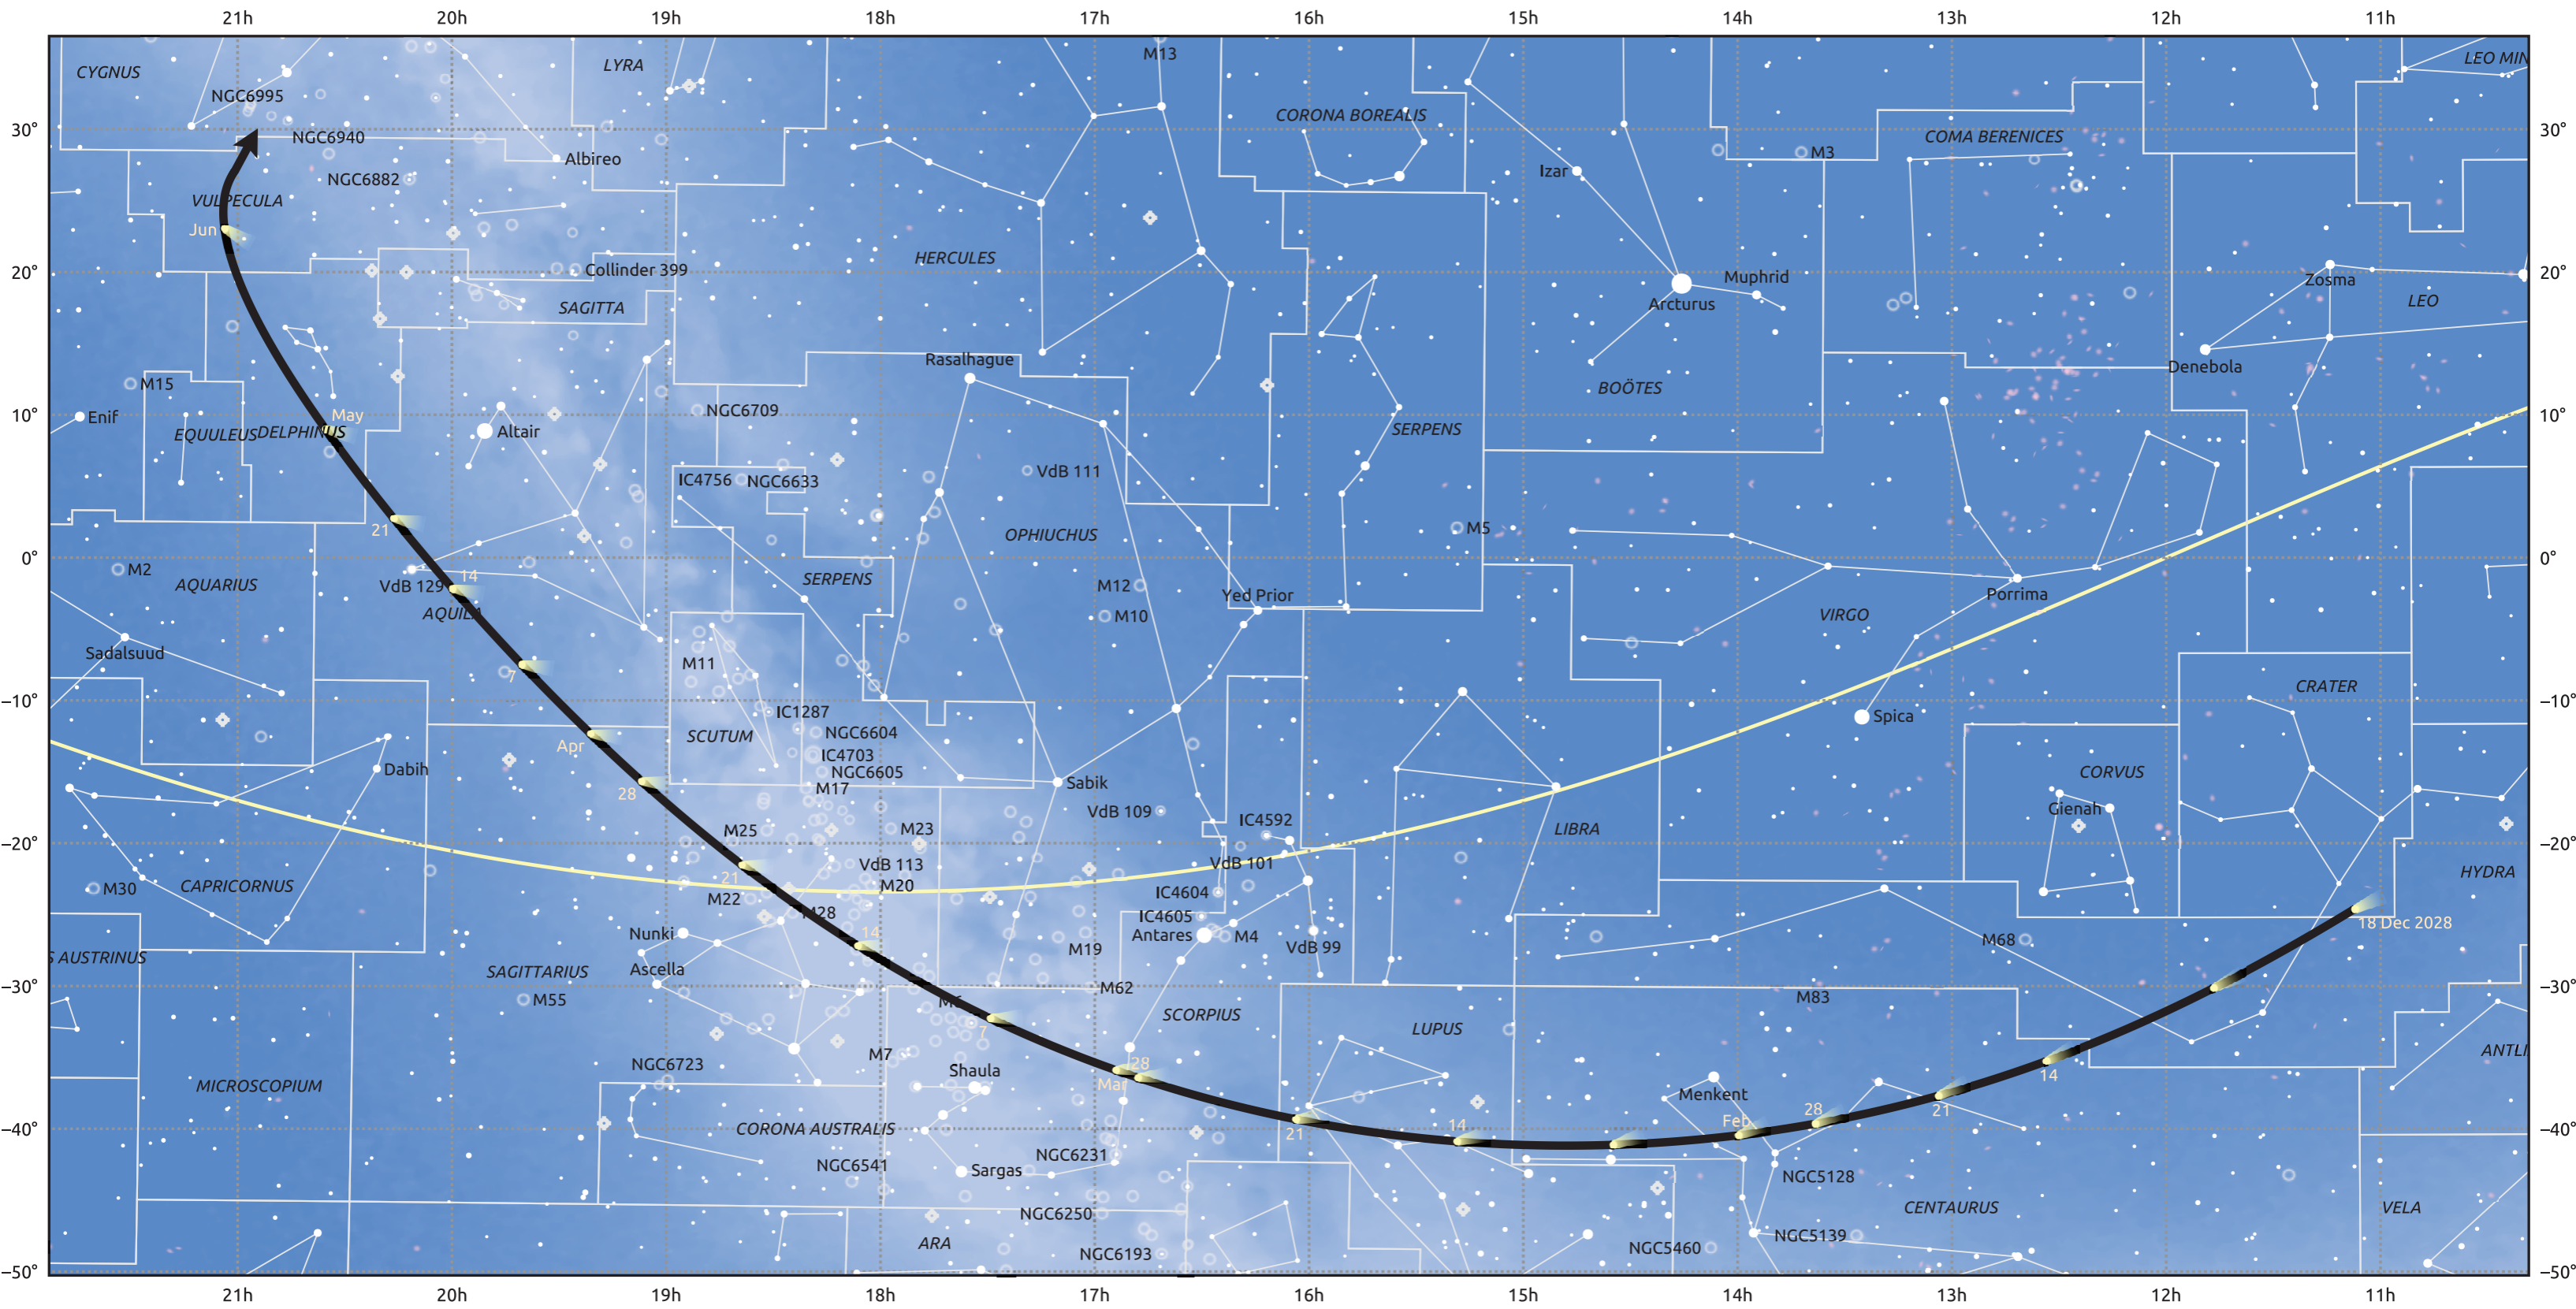

The path of 26P/Grigg-Skjellerup starting on 18 Dec 2028

© Dominic Ford 2011–2025. Date markers placed at midnight UTC. Downloaded from <https://in-the-sky.org>

Magnitude scale: • 6.0 • 5.0 • 4.0 • 3.0 • 2.0 • 1.0 • 0.0

— Ecliptic Plane

Galaxy Bright nebula Open cluster Globular cluster Planetary nebula

Date	Mag
2029 Jan 1	14.1
2029 Jan 8	13.7
2029 Jan 28	12.7
2029 Feb 22	11.6
2029 Mar 1	11.4
2029 May 1	12.2
2029 May 14	12.7
2029 Jun 12	13.7