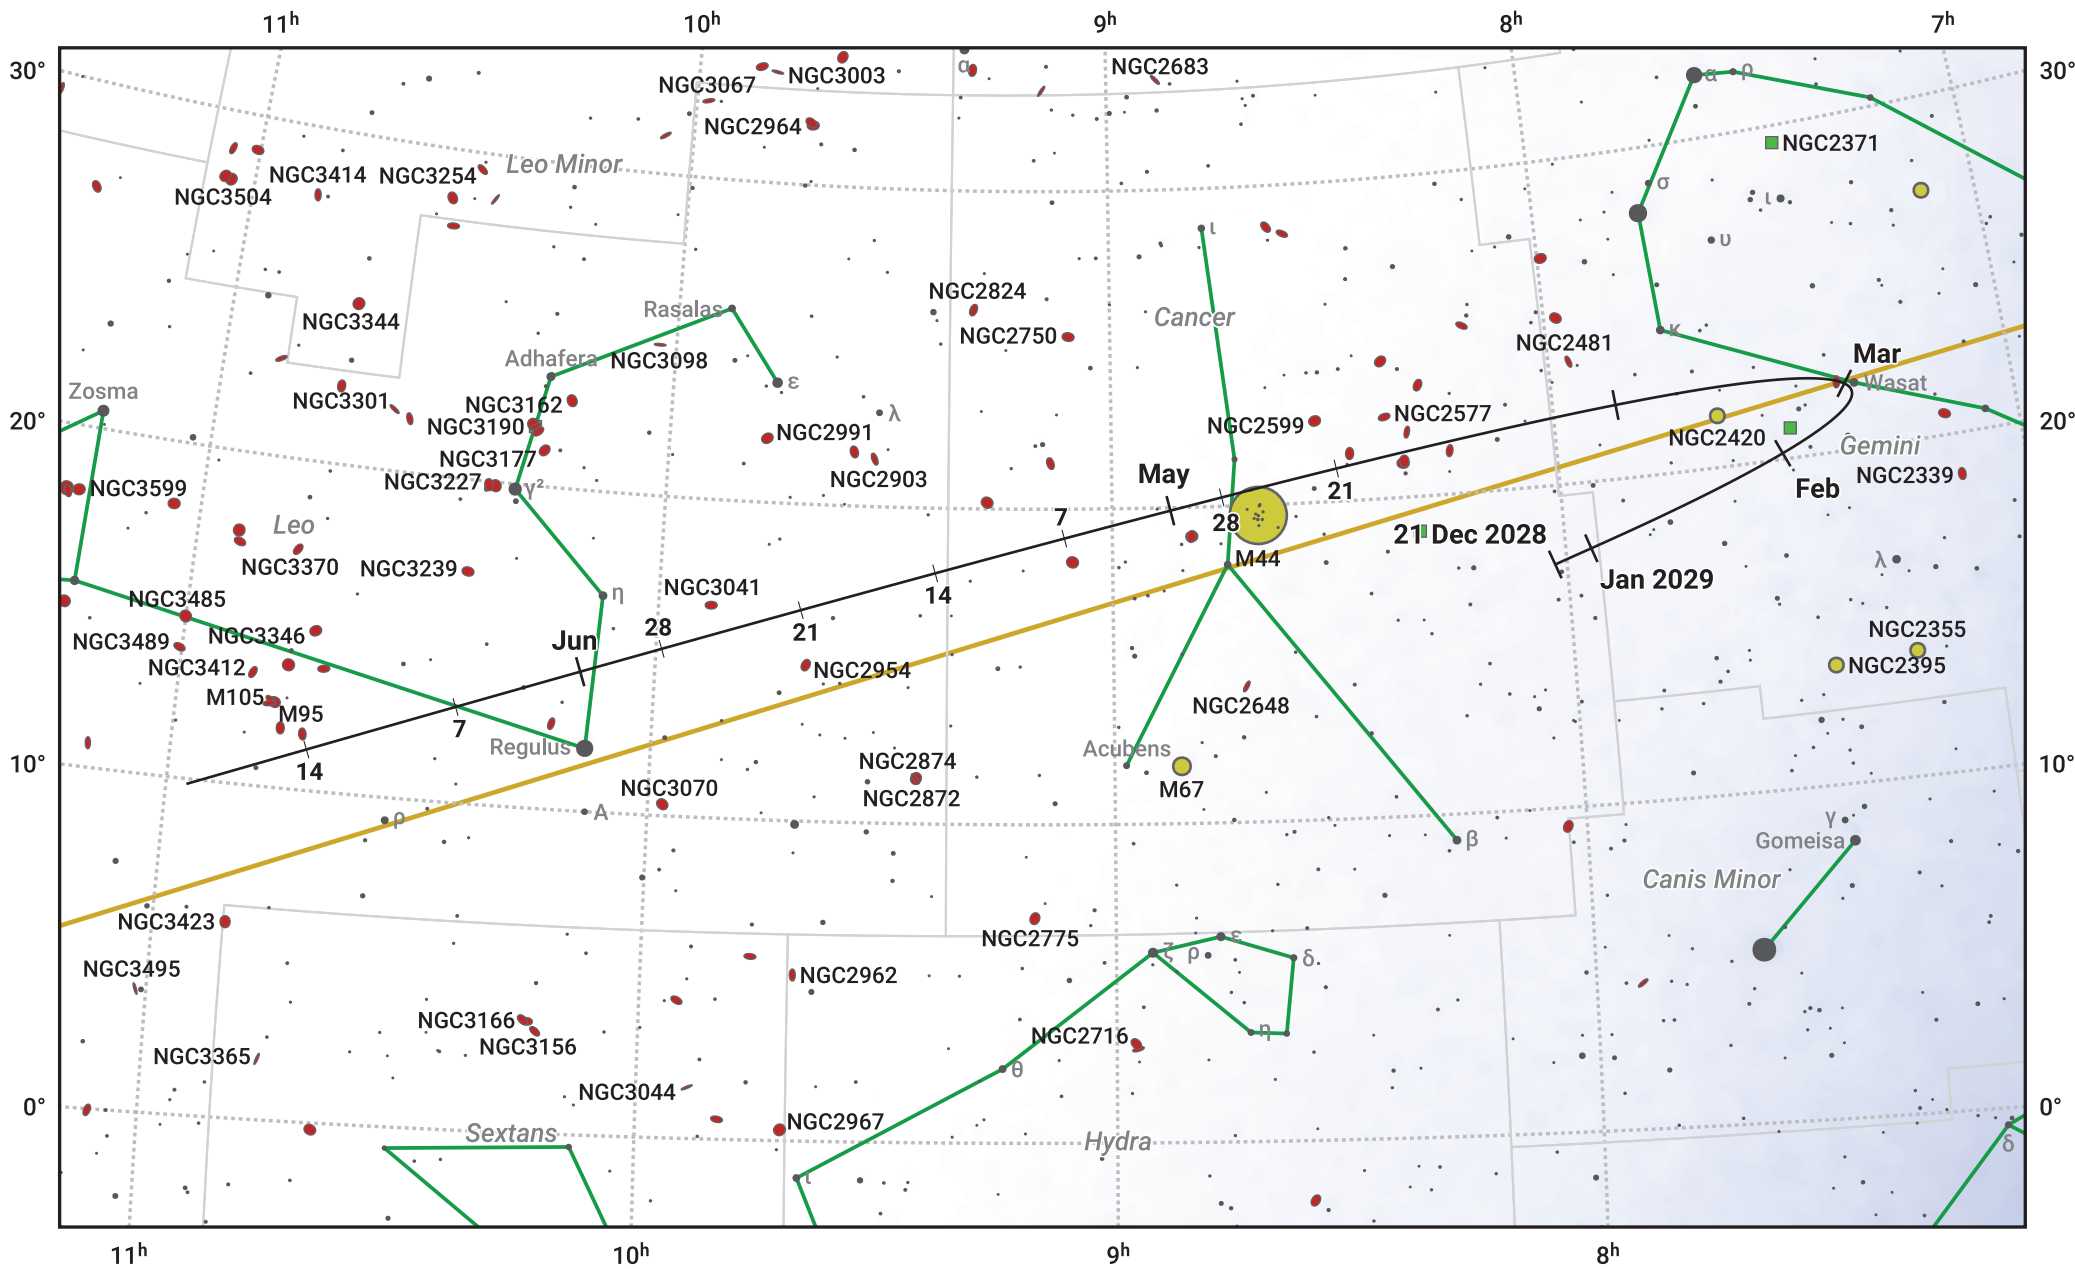

The path of 81P/Wild starting on 21 Dec 2028

© Dominic Ford 2011–2024. Date markers placed at midnight UTC. Downloaded from <https://in-the-sky.org>

Magnitude scale: ● 7.0 ● 6.0 ● 5.0 ● 4.0 ● 3.0 ● 2.0 ● 1.0 ● 0.0

— Ecliptic Plane

- Galaxy
- Bright nebula
- Open cluster
- ⊕ Globular cluster

Date	Mag
2029 Jan 1	10.6
2029 Jan 26	9.9
2029 Mar 1	9.5
2029 May 1	9.6