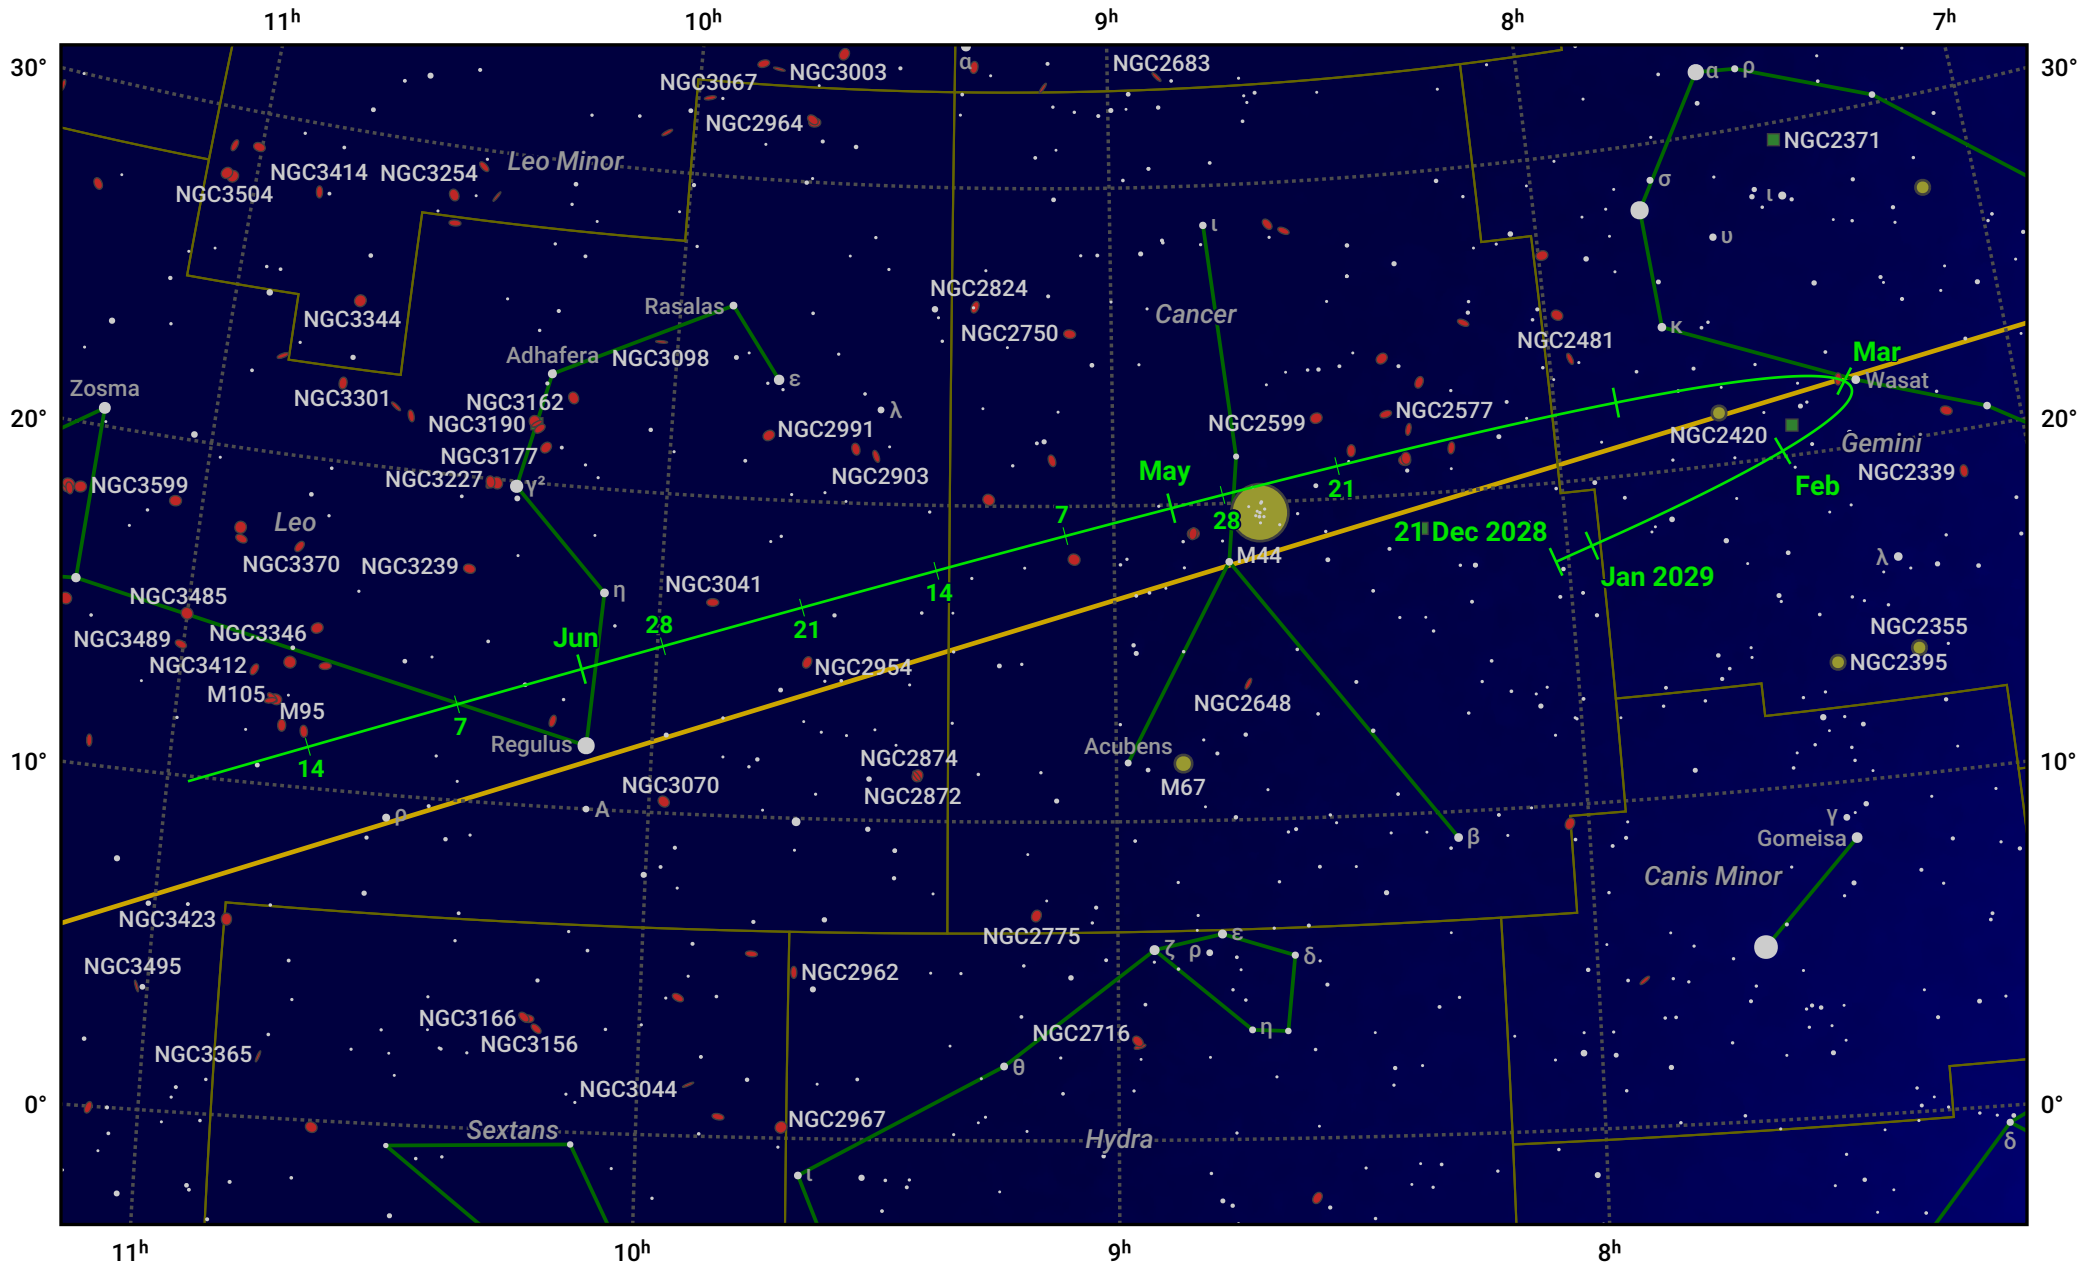

# The path of 81P/Wild starting on 21 Dec 2028

© Dominic Ford 2011–2024. Date markers placed at midnight UTC. Downloaded from <https://in-the-sky.org>

Magnitude scale: 7.0 6.0 5.0 4.0 3.0 2.0 1.0 0.0

— Ecliptic Plane

Galaxy Bright nebula Open cluster Globular cluster

Date	Mag
2029 Jan 1	10.6
2029 Jan 26	9.9
2029 Mar 1	9.5
2029 May 1	9.6