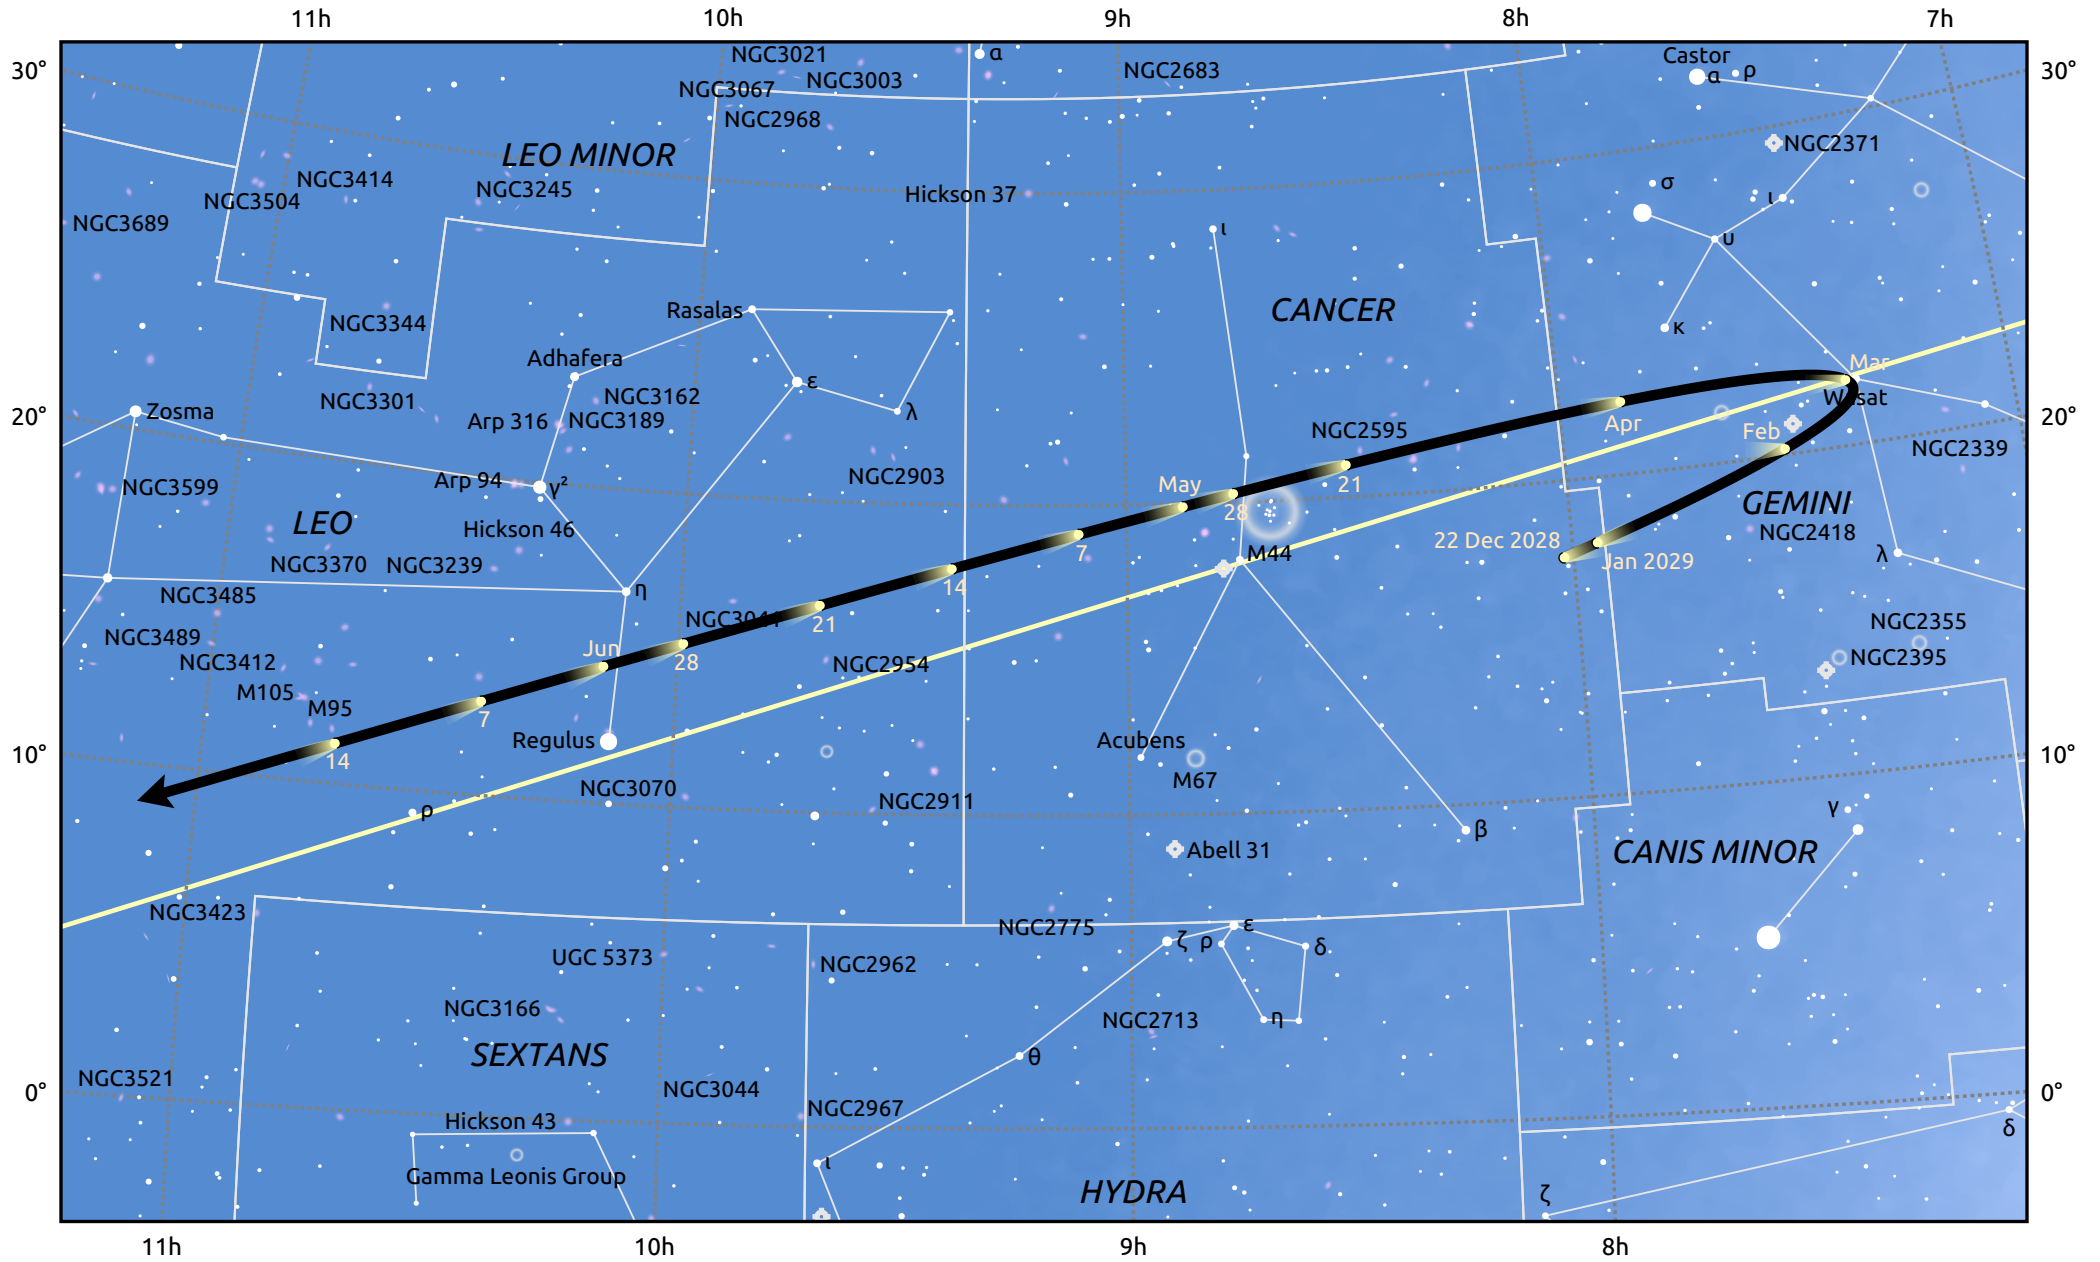

# The path of 81P/Wild starting on 22 Dec 2028

© Dominic Ford 2011–2025. Date markers placed at midnight UTC. Downloaded from <https://in-the-sky.org>

Magnitude scale: • 7.0 • 6.0 • 5.0 • 4.0 • 3.0 • 2.0 • 1.0 • 0.0

— Ecliptic Plane

Galaxy

Bright nebula

Open cluster

Globular cluster

Planetary nebula