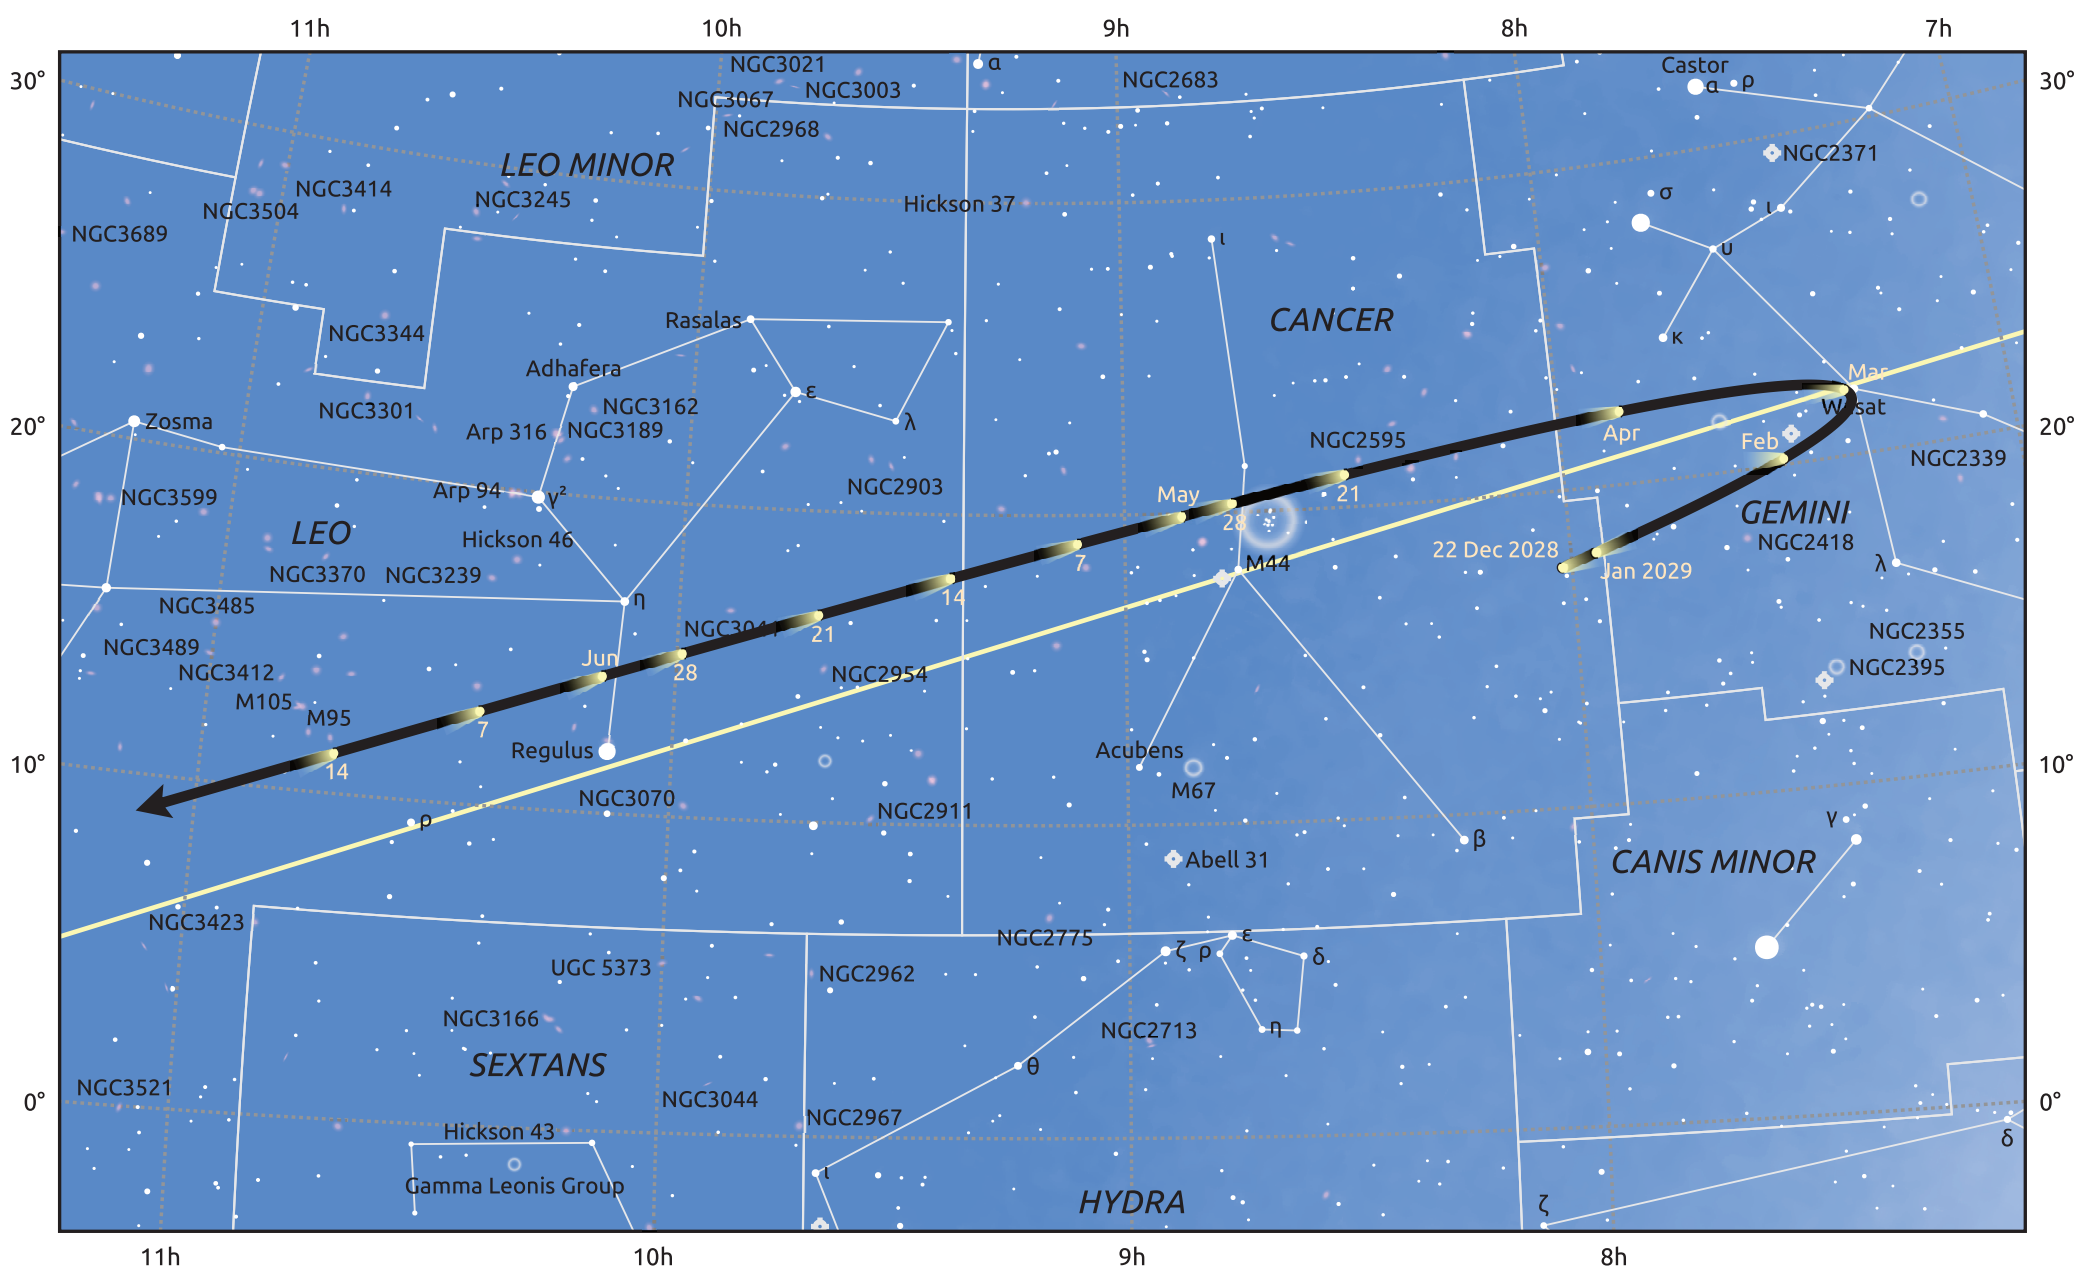

# The path of 81P/Wild starting on 22 Dec 2028

© Dominic Ford 2011–2025. Date markers placed at midnight UTC. Downloaded from <https://in-the-sky.org>

Magnitude scale: ● 7.0 ● 6.0 ● 5.0 ● 4.0 ● 3.0 ● 2.0 ● 1.0 ● 0.0

— Ecliptic Plane

- Galaxy
- Bright nebula
- Open cluster
- Globular cluster
- ◆ Planetary nebula

Date	Mag
2029 Jan 1	10.6
2029 Jan 28	9.9
2029 Mar 1	9.5
2029 May 1	9.6