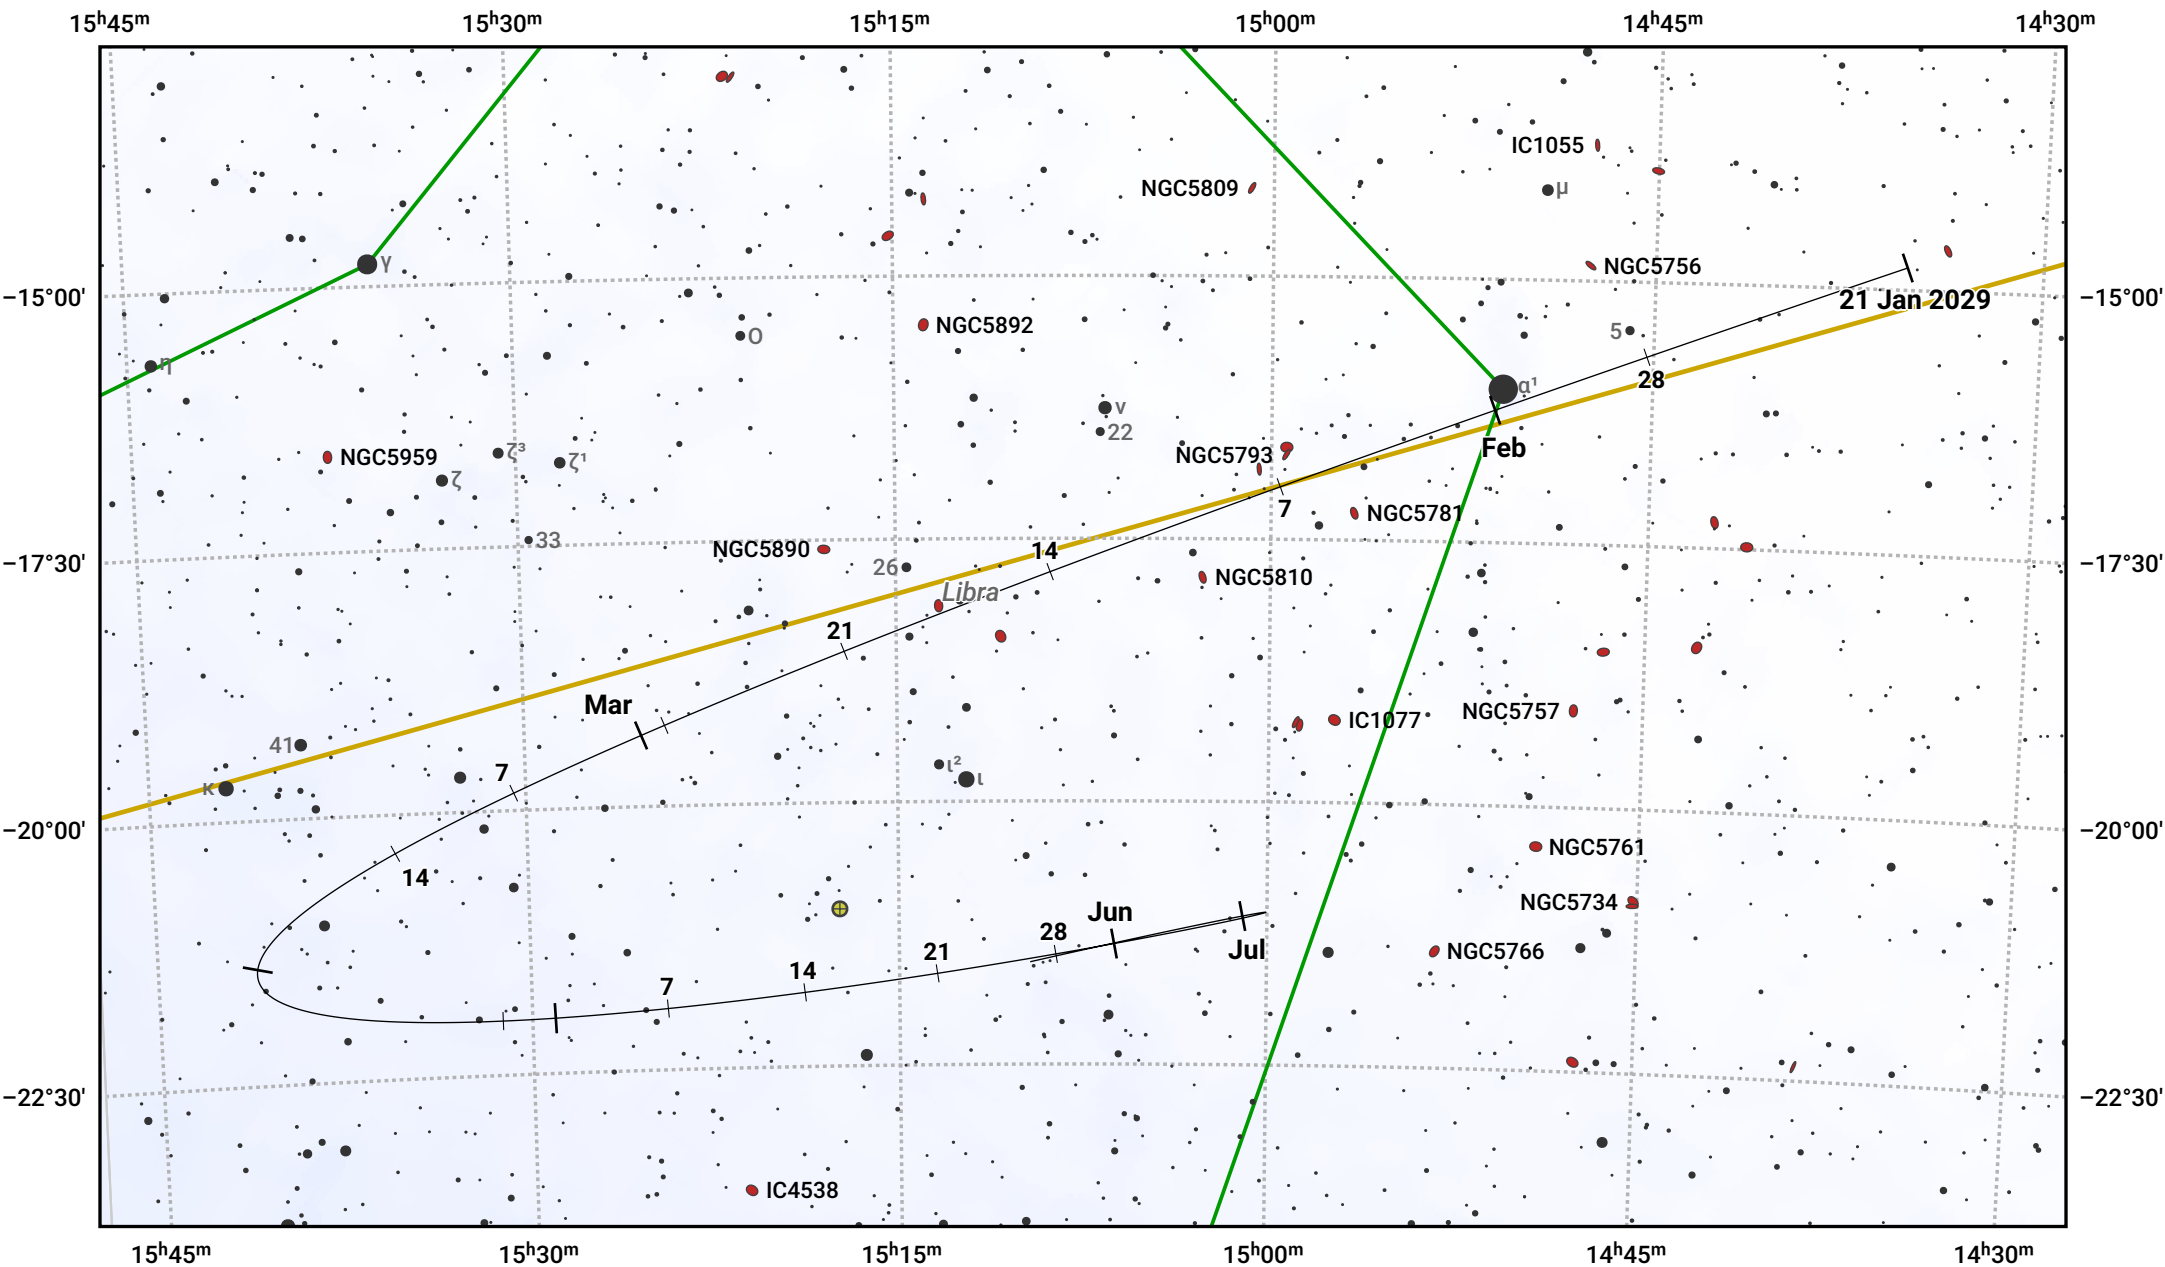

The path of 116P/Wild starting on 21 Jan 2029

© Dominic Ford 2011–2024. Date markers placed at midnight UTC. Downloaded from <https://in-the-sky.org>

Magnitude scale: 10.0 9.0 8.0 7.0 6.0 5.0 4.0 3.0 2.0

— Ecliptic Plane

- Galaxy
- Bright nebula
- Open cluster
- ⊕ Globular cluster

Date	Mag
2029 Mar 1	11.4
2029 May 1	11.1
2029 Jul 1	12.0